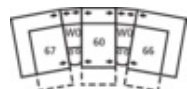

63 Loveseat Pwr Recl w/ Pwr H  
65 x 40 x 38"  
165 x 102 x 98cm  
IA: 43" / 110cm

66 RHF Power Recliner w/ Power He  
67 LHF Power Recliner w/ 32 x 40 x 38"  
83 x 102 x 98cm

68 Console Loveseat Power Recline  
77 x 40 x 38"  
197 x 102 x 98cm

Dimensions are the same for reverse direction where applicable.

## POPULAR CONFIGURATIONS

Note: Always assemble configurations from right hand facing to left hand facing. Dimensions are shown as width x depth.

M1 4-Seat Console Separated Reclining Sectional  
152 x 64"  
387 x 163 cm

MA 5-Seat Curved Corner Large Reclining Sectional  
105 x 105"  
267 x 267 cm

MW 4-Seat Wedge Separated Angled Reclining Sectional with Loveseat  
162 x 74"  
412 x 188 cm

MX 3-Seat Wedge Separated Angled Reclining Sectional  
118 x 68"  
300 x 173 cm