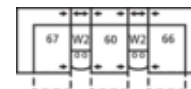

## POPULAR CONFIGURATIONS

Note: Always assemble configurations from right hand facing to left hand facing. Dimensions are shown as width x depth.

M1 4-Seat Console Separated Reclining Sectional  
152 x 64"  
387 x 163 cm

MA 5-Seat Curved Corner Large Reclining Sectional  
105 x 105"  
267 x 267 cm

MW 4-Seat Wedge Separated Angled Reclining Sectional with Loveseat  
162 x 74"  
412 x 188 cm

MX 3-Seat Wedge Separated Angled Reclining Sectional  
118 x 68"  
300 x 173 cm

MY 4-Seat Wedge Separated Angled Reclining Sectional  
158 x 73"  
402 x 186 cm

MZ 3-Seat Console Separated Reclining Sectional  
115 x 64"  
293 x 163 cm

Specifications are correct at time of printing and are subject to change without notice.