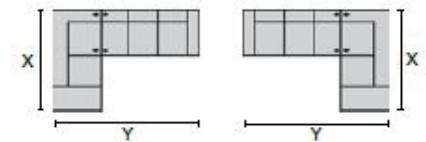

POPULAR CONFIGURATIONS

Note: Always assemble configurations from right hand facing to left hand facing. Dimensions are shown as width x depth.