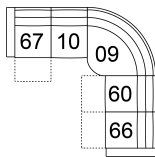

**39 Rocker Power Recliner w/ Power Headrest**  
42 x 40 x 41"  
106 x 102 x 104 cm  
IA: 22" / 56 cm

**60 Armless Power Recliner**  
25 x 40 x 41"  
62 x 102 x 104 cm

**61 Sofa Power Recliner w/ Power Headrest**  
88 x 40 x 41"  
223 x 102 x 104 cm  
IA: 67" / 171 cm

**63 Loveseat Power Recliner w/ Power Headrest**  
65 x 40 x 41"  
164 x 102 x 104 cm  
IA: 44" / 112 cm

**68 Console Loveseat Power Recliner w/ Power Headrest**  
78 x 40 x 41"  
197 x 102 x 104 cm

**6H Armless Power Recliner w/ Power Headrest**  
25 x 40 x 41"  
62 x 102 x 104 cm

## POPULAR CONFIGURATIONS

**67/10/09/60/66**  
104 x 104"  
265 x 265 cm

**67/W2/10/09/60/66**  
117 x 104"  
298 x 265 cm

**67/W2/10/09/10/66**  
117 x 104"  
298 x 265 cm

**67/10/09/10/66**  
104 x 104"  
265 x 265 cm

## DIMENSIONS

Seat Depth: 21" / 52 cm  
Seat Height: 19" / 50 cm  
Arm Depth: 35" / 88 cm  
Arm Height: 24" / 62 cm  
Reclined Depth: 65" / 165 cm

Dimensions shown as Width x Depth x Height.

Dimensions are correct at the time of printing and are subject to change without notice. Actual measurements for each item may vary from what is shown here. Please allow up to a +/- 1 inch difference. Availability may vary by region.