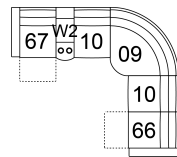

**63 Loveseat Power Recliner w/ Power Headrest**  
65 x 40 x 41"  
164 x 102 x 104 cm  
IA: 44" / 112 cm

**68 Console Loveseat Power Recliner w/ Power Headrest**  
78 x 40 x 41"  
197 x 102 x 104 cm

**6H Armless Power Recliner w/ Power Headrest**  
25 x 40 x 41"  
62 x 102 x 104 cm

**W2 Console w/Storage**  
14 x 40 x 35"  
34 x 102 x 89 cm

**66 RHF Power Recliner w/ Power Headrest**  
**67 LHF Power Recliner w/ Power Headrest**  
32 x 40 x 41"  
82 x 102 x 104 cm

## POPULAR CONFIGURATIONS

**67/10/09/60/66**  
104 x 104"  
265 x 265 cm

**67/W2/10/09/60/66**  
117 x 104"  
298 x 265 cm

**67/W2/10/09/10/66**  
117 x 104"  
298 x 265 cm

**67/10/09/10/66**  
104 x 104"  
265 x 265 cm

## DIMENSIONS

Seat Depth: 21" / 52 cm  
Seat Height: 19" / 50 cm  
Arm Depth: 35" / 88 cm  
Arm Height: 24" / 62 cm  
Reclined Depth: 65" / 165 cm

Dimensions shown as Width x Depth x Height.

Dimensions are correct at the time of printing and are subject to change without notice. Actual measurements for each item may vary from what is shown here. Please allow up to a +/- 1 inch difference. Availability may vary by region.