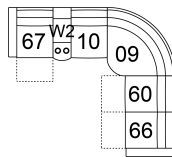

**63 Loveseat Power Recliner w/ Power Headrest**  
65 x 40 x 41"  
164 x 102 x 104 cm  
IA: 44" / 112 cm

**68 Console Loveseat Power Recliner w/ Power Headrest**  
78 x 40 x 41"  
197 x 102 x 104 cm

**6H Armless Power Recliner w/ Power Headrest**  
25 x 40 x 41"  
62 x 102 x 104 cm

**W2 Console w/Storage**  
14 x 40 x 35"  
34 x 102 x 89 cm

**66 RHF Power Recliner w/ Power Headrest**  
**67 LHF Power Recliner w/ Power Headrest**  
32 x 40 x 41"  
82 x 102 x 104 cm

## POPULAR CONFIGURATIONS

**67/10/09/60/66**  
104 x 104"  
265 x 265 cm

**67/W2/10/09/60/66**  
117 x 104"  
298 x 265 cm

**67/W2/10/09/10/66**  
117 x 104"  
298 x 265 cm

**67/10/09/10/66**  
104 x 104"  
265 x 265 cm

## DIMENSIONS

Seat Depth: 21" / 52 cm  
Seat Height: 19" / 50 cm  
Arm Depth: 35" / 88 cm  
Arm Height: 24" / 62 cm  
Reclined Depth: 65" / 165 cm

Dimensions shown as Width x Depth x Height.

Dimensions are correct at the time of printing and are subject to change without notice. Actual measurements for each item may vary from what is shown here. Please allow up to a +/- 1 inch difference. Availability may vary by region.