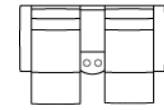

**39 Rocker Power Recliner w/ Power Headrest**  
42 x 40 x 41"  
106 x 102 x 104 cm  
IA: 22" / 56 cm

**60 Armless Power Recliner**  
25 x 40 x 41"  
62 x 102 x 104 cm

**61 Sofa Power Recliner w/ Power Headrest**  
88 x 40 x 41"  
223 x 102 x 104 cm  
IA: 67" / 171 cm

**63 Loveseat Power Recliner w/ Power Headrest**  
65 x 40 x 41"  
164 x 102 x 104 cm  
IA: 44" / 112 cm

**68 Console Loveseat Power Recliner w/ Power Headrest**  
78 x 40 x 41"  
197 x 102 x 104 cm

**6H Armless Power Recliner w/ Power Headrest**  
25 x 40 x 41"  
62 x 102 x 104 cm