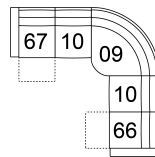

**63 Loveseat Power Recliner w/ Power Headrest**  
65 x 40 x 41"  
164 x 102 x 104 cm  
IA: 44" / 112 cm

**68 Console Loveseat Power Recliner w/ Power Headrest**  
78 x 40 x 41"  
197 x 102 x 104 cm

**6H Armless Power Recliner w/ Power Headrest**  
25 x 40 x 41"  
62 x 102 x 104 cm

**W2 Console w/Storage**  
14 x 40 x 35"  
34 x 102 x 89 cm

**66 RHF Power Recliner w/ Power Headrest**  
**67 LHF Power Recliner w/ Power Headrest**  
32 x 40 x 41"  
82 x 102 x 104 cm

## POPULAR CONFIGURATIONS

**67/10/09/60/66**  
104 x 104"  
265 x 265 cm

**67/W2/10/09/60/66**  
117 x 104"  
298 x 265 cm

**67/W2/10/09/10/66**  
117 x 104"  
298 x 265 cm

**67/10/09/10/66**  
104 x 104"  
265 x 265 cm

## DIMENSIONS

Seat Depth: 21" / 52 cm  
Seat Height: 19" / 50 cm  
Arm Depth: 35" / 88 cm  
Arm Height: 24" / 62 cm  
Reclined Depth: 65" / 165 cm

Dimensions shown as Width x Depth x Height.

Dimensions are correct at the time of printing and are subject to change without notice. Actual measurements for each item may vary from what is shown here. Please allow up to a +/- 1 inch difference. Availability may vary by region.