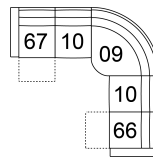

**68 Console Loveseat Power
Recliner w/ Power Headrest**
71 x 40 x 41"
181 x 102 x 103 cm

**6H Armless Power Recliner
w/ Power Headrest**
25 x 40 x 41"
62 x 102 x 103 cm

W2 Console w/Storage
14 x 40 x 35"
34 x 102 x 89 cm

**31 Wallhugger Power Recliner
w/ Power Headrest**
**39 Rocker Power Recliner w/
Power Headrest**
35 x 40 x 41"
88 x 102 x 103 cm
IA: 23" / 59 cm

**66 RHF Power Recliner w/
Power Headrest**
**67 LHF Power Recliner w/
Power Headrest**
29 x 40 x 41"
74 x 102 x 103 cm

POPULAR CONFIGURATIONS

67/10/09/60/66
101 x 101"
257 x 257 cm

67/W2/10/09/60/66
114 x 101"
290 x 257 cm

67/W2/10/09/10/66
114 x 101"
290 x 257 cm

67/10/09/10/66
101 x 101"
257 x 257 cm

DIMENSIONS

Seat Depth: 21" / 54 cm
Seat Height: 20" / 50 cm
Arm Depth: 34" / 87 cm
Arm Height: 22" / 57 cm
Reclined Depth: 65" / 166 cm

Dimensions shown as Width x Depth x Height.

Dimensions are correct at the time of printing and are subject to change without notice. Actual measurements for each item may vary from what is shown here. Please allow up to a +/- 1 inch difference. Availability may vary by region.