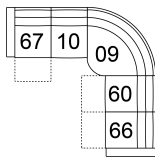

60 Armless Power Recliner
25 x 40 x 41"
62 x 102 x 103 cm

**61 Sofa Power Recliner w/
Power Headrest**
81 x 40 x 41"
206 x 102 x 103 cm
IA: 69" / 176 cm

**63 Loveseat Power Recliner
w/ Power Headrest**
58 x 40 x 41"
148 x 102 x 103 cm
IA: 46" / 117 cm

**68 Console Loveseat Power
Recliner w/ Power Headrest**
71 x 40 x 41"
181 x 102 x 103 cm

**6H Armless Power Recliner
w/ Power Headrest**
25 x 40 x 41"
62 x 102 x 103 cm

W2 Console w/Storage
14 x 40 x 35"
34 x 102 x 89 cm

**31 Wallhugger Power Recliner
w/ Power Headrest**
**39 Rocker Power Recliner w/
Power Headrest**
35 x 40 x 41"
88 x 102 x 103 cm
IA: 23" / 59 cm

**66 RHF Power Recliner w/
Power Headrest**
**67 LHF Power Recliner w/
Power Headrest**
29 x 40 x 41"
74 x 102 x 103 cm

POPULAR CONFIGURATIONS

67/10/09/60/66
101 x 101"
257 x 257 cm

67/W2/10/09/60/66
114 x 101"
290 x 257 cm

67/W2/10/09/10/66
114 x 101"
290 x 257 cm

67/10/09/10/66
101 x 101"
257 x 257 cm

DIMENSIONS

Seat Depth: 21" / 54 cm
Seat Height: 20" / 50 cm
Arm Depth: 34" / 87 cm
Arm Height: 22" / 57 cm
Reclined Depth: 65" / 166 cm