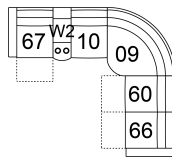

**68 Console Loveseat Power
Recliner w/ Power Headrest**
71 x 40 x 41"
181 x 102 x 103 cm

**6H Armless Power Recliner
w/ Power Headrest**
25 x 40 x 41"
62 x 102 x 103 cm

W2 Console w/Storage
14 x 40 x 35"
34 x 102 x 89 cm

**31 Wallhugger Power Recliner
w/ Power Headrest**
**39 Rocker Power Recliner w/
Power Headrest**
35 x 40 x 41"
88 x 102 x 103 cm
IA: 23" / 59 cm

**66 RHF Power Recliner w/
Power Headrest**
**67 LHF Power Recliner w/
Power Headrest**
29 x 40 x 41"
74 x 102 x 103 cm

POPULAR CONFIGURATIONS

67/10/09/60/66
101 x 101"
257 x 257 cm

67/W2/10/09/60/66
114 x 101"
290 x 257 cm

67/W2/10/09/10/66
114 x 101"
290 x 257 cm

67/10/09/10/66
101 x 101"
257 x 257 cm

DIMENSIONS

Seat Depth: 21" / 54 cm
Seat Height: 20" / 50 cm
Arm Depth: 34" / 87 cm
Arm Height: 22" / 57 cm
Reclined Depth: 65" / 166 cm

Dimensions shown as Width x Depth x Height.

Dimensions are correct at the time of printing and are subject to change without notice. Actual measurements for each item may vary from what is shown here. Please allow up to a +/- 1 inch difference. Availability may vary by region.