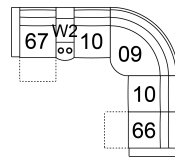

**68 Console Loveseat Power
Recliner w/ Power Headrest**
71 x 40 x 41"
181 x 102 x 103 cm

**6H Armless Power Recliner
w/ Power Headrest**
25 x 40 x 41"
62 x 102 x 103 cm

W2 Console w/Storage
14 x 40 x 35"
34 x 102 x 89 cm

**31 Wallhugger Power Recliner
w/ Power Headrest**
**39 Rocker Power Recliner w/
Power Headrest**
35 x 40 x 41"
88 x 102 x 103 cm
IA: 23" / 59 cm

**66 RHF Power Recliner w/
Power Headrest**
**67 LHF Power Recliner w/
Power Headrest**
29 x 40 x 41"
74 x 102 x 103 cm

POPULAR CONFIGURATIONS

67/10/09/60/66
101 x 101"
257 x 257 cm

67/W2/10/09/60/66
114 x 101"
290 x 257 cm

67/W2/10/09/10/66
114 x 101"
290 x 257 cm

67/10/09/10/66
101 x 101"
257 x 257 cm

DIMENSIONS

Seat Depth: 21" / 54 cm
Seat Height: 20" / 50 cm
Arm Depth: 34" / 87 cm
Arm Height: 22" / 57 cm
Reclined Depth: 65" / 166 cm

Dimensions shown as Width x Depth x Height.

Dimensions are correct at the time of printing and are subject to change without notice. Actual measurements for each item may vary from what is shown here. Please allow up to a +/- 1 inch difference. Availability may vary by region.