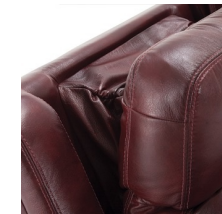

BLACK LED CUP HOLDER

POWER HEADREST

POWER BUTTON WITH USB CHARGER

MEMORY FOAM

OPTIONS

- Standard Power Mechanism
- Zero Gravity Recline Option
- Black LED Cup Holder
- Stainless Steel Cup Holder
- Antique Brass Cup Holder
- Matte Black Cupholder
- Metal Table With Grommet
- Black Table With Grommet
- Grommet Only

FRAME

All Palliser frames are constructed from engineered wood products, hardwood or softwood; joints are pinned and glued for uniformity and strength.

SEATING COMFORT

Semi-attached back cushions with fibre filling
 Full, chaise-style seat cushions with high-resiliency, high density foam core in polyester wrap
 Back Suspension: 100% premium elastic webbing to provide consistent comfort and support.
 Seat Suspension: Heavy gauge sinuous springs, engineered to provide premium comfort and endurance.

FUNCTION

Power Lumbar
 Power recline and power headrest with brushed metal switch and USB charging

COVERS

Leather
 Leather Alternative
 Leather Match
 Fabrics, excluding Accent Fabrics

10 Armless Chair
23 x 40 x 42"
59 x 101 x 107 cm