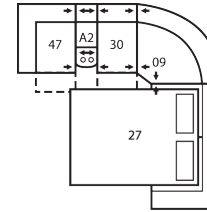

CONFIGURATION MD
114 x 125"
290 x 318cm