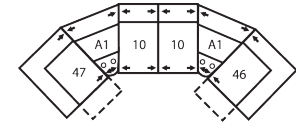

## Dimensions

- A - Seat Depth - 20" / 51cm
- B - Seat Height - 20" / 51cm
- C - Arm Height - 27" / 69cm

**Arm Height** - measured from the top of the arm to the floor.

**Seat Height** - measured from the crown of the seat cushion to the floor.

**Seat Cushion Foam and Fibre-filled Components** - five year pro-rated warranty

**CONFIGURATION MA**  
104 x 104"  
264 x 264cm

**CONFIGURATION MB**  
101 x 125"  
257 x 318cm

**CONFIGURATION MD**  
114 x 125"  
290 x 318cm

**CONFIGURATION ME**  
162 x 75"  
411 x 191cm

**CONFIGURATION MF**  
118 x 70"  
300 x 178cm

**CONFIGURATION MG**  
158 x 74"  
401 x 188cm

**CONFIGURATION MH**  
110 x 66"  
279 x 168cm

**CONFIGURATION MI**  
147 x 66"  
373 x 168cm