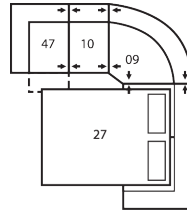

### How We Measure

**Height** - measured from the highest point of the back pillow to the floor.

**Depth** - measured from the front edge of the seat cushion to the top of the back.

**Width** - measured from the widest point of the arm or arm pillow to the widest point of the opposite arm or arm pillow.

**Arm Height** - measured from the top of the arm to the floor.

**Seat Height** - measured from the crown of the seat cushion to the floor.

**Seat Cushion Foam and Fibre-filled Components** - five year pro-rated warranty

**CONFIGURATION MA**  
104 x 104"  
264 x 264cm

**CONFIGURATION MB**  
101 x 125"  
257 x 318cm

**CONFIGURATION MD**  
114 x 125"  
290 x 318cm

**CONFIGURATION ME**  
162 x 75"  
411 x 191cm

**CONFIGURATION MF**  
118 x 70"  
300 x 178cm

**CONFIGURATION MG**  
158 x 74"  
401 x 188cm

**CONFIGURATION MH**  
110 x 66"  
279 x 168cm

**CONFIGURATION MI**  
147 x 66"  
373 x 168cm