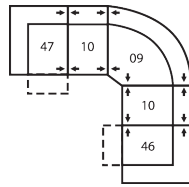

### How We Measure

**Height** - measured from the highest point of the back pillow to the floor.

**Depth** - measured from the front edge of the seat cushion to the top of the back.

**Width** - measured from the widest point of the arm or arm pillow to the widest point of the opposite arm or arm pillow.

**Arm Height** - measured from the top of the arm to the floor.

**Seat Height** - measured from the crown of the seat cushion to the floor.

**Seat Cushion Foam and Fibre-filled Components** - five year pro-rated warranty

**CONFIGURATION MA**  
104 x 104"  
264 x 264cm

**CONFIGURATION MB**  
101 x 125"  
257 x 318cm

**CONFIGURATION MD**  
114 x 125"  
290 x 318cm

**CONFIGURATION ME**  
162 x 75"  
411 x 191cm

**CONFIGURATION MF**  
118 x 70"  
300 x 178cm

**CONFIGURATION MG**  
158 x 74"  
401 x 188cm

**CONFIGURATION MH**  
110 x 66"  
279 x 168cm

**CONFIGURATION MI**  
147 x 66"  
373 x 168cm