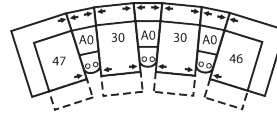

## Dimensions

- A - Seat Depth - 20" / 51cm
- B - Seat Height - 20" / 51cm
- C - Arm Height - 27" / 69cm

**Arm Height** - measured from the top of the arm to the floor.

**Seat Height** - measured from the crown of the seat cushion to the floor.

**Seat Cushion Foam and Fibre-filled Components** - five year pro-rated warranty

**CONFIGURATION MA**  
104 x 104"  
264 x 264cm

**CONFIGURATION MB**  
101 x 125"  
257 x 318cm

**CONFIGURATION MD**  
114 x 125"  
290 x 318cm

**CONFIGURATION ME**  
162 x 75"  
411 x 191cm

**CONFIGURATION MF**  
118 x 70"  
300 x 178cm

**CONFIGURATION MG**  
158 x 74"  
401 x 188cm

**CONFIGURATION MH**  
110 x 66"  
279 x 168cm

**CONFIGURATION MI**  
147 x 66"  
373 x 168cm