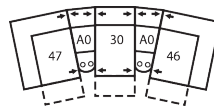

# 41072 Callahan

Dimensions shown as Width x Depth x Height. Specifications are correct at time of printing and are subject to change without notice.  
LHF - left hand facing RHF - right hand facing IA - inside arm to inside

**Arm Height** - measured from the top of the arm to the floor.

**Seat Height** - measured from the crown of the seat cushion to the floor.

**Seat Cushion Foam and Fibre-filled Components** - five year pro-rated warranty

**CONFIGURATION MA**  
104 x 104"  
264 x 264cm

**CONFIGURATION MB**  
101 x 125"  
257 x 318cm

**CONFIGURATION MD**  
114 x 125"  
290 x 318cm

**CONFIGURATION ME**  
162 x 75"  
411 x 191cm

**CONFIGURATION MF**  
118 x 70"  
300 x 178cm

**CONFIGURATION MG**  
158 x 74"  
401 x 188cm

**CONFIGURATION MH**  
110 x 66"  
279 x 168cm

**CONFIGURATION MI**  
147 x 66"  
373 x 168cm