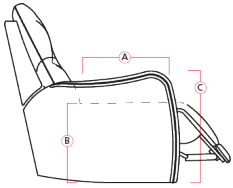

# 41072 Callahan

Dimensions shown as Width x Depth x Height. Specifications are correct at time of printing and are subject to change without notice.  
LHF - left hand facing RHF - right hand facing IA - inside arm to inside

## Dimensions

- A - Seat Depth - 20" / 51cm
- B - Seat Height - 20" / 51cm
- C - Arm Height - 27" / 69cm

53 Loveseat Recliner  
63 Power Loveseat  
Recliner  
65 x 39 x 41"  
165 x 99 x 104cm

58 Loveseat Console  
68 Loveseat Console  
Pwr  
79 x 39 x 41"  
201 x 99 x 104cm

A0 11 Degree Storage  
Wedge  
17 x 39 x 36"  
43 x 99 x 91cm

### How We Measure

**Height** - measured from the highest point of the back pillow to the floor.

**Depth** - measured from the front edge of the seat cushion to the top of the back.

**Width** - measured from the widest point of the arm or arm pillow to the widest point of the opposite arm or arm pillow.