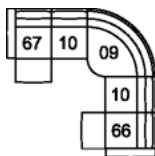

**51 Sofa Recliner**  
**61 Power Sofa Recliner**  
90 x 39 x 39"  
229 x 100 x 100 cm  
IA: 63" / 161 cm

**53 Loveseat Recliner**  
**63 Loveseat Recliner Power**  
68 x 39 x 39"  
173 x 100 x 100 cm  
IA: 41" / 105 cm

**58 Loveseat Console**  
**68 Loveseat Console Pwr**  
81 x 39 x 39"  
206 x 100 x 100 cm

**A2 Storage Console**  
13 x 39 x 36"  
34 x 100 x 91 cm

**32 Rocker Recliner Chair**  
**31 Wallhugger Recliner Pwr**  
**35 Wallhugger Recliner Chair**  
**39 Power Rocker Recliner**  
43 x 39 x 39"  
110 x 100 x 100 cm  
IA: 22" / 56 cm

## POPULAR CONFIGURATIONS

**67/10/09/10/66**  
104 x 104"  
265 x 265 cm

**67/10/09/A2/10/66**  
117 x 104"  
298 x 265 cm

**67/A1/10/10/A1/66**  
113 x 113"  
288 x 288 cm

## DIMENSIONS

Seat Depth: N/A  
Seat Height: N/A  
Arm Depth: N/A  
Arm Height: N/A  
Reclined Depth: 67" / 171 cm

Dimensions shown as Width x Depth x Height.

Dimensions are correct at the time of printing and are subject to change without notice. Actual measurements for each item may vary from what is shown here. Please allow up to a +/- 1 inch difference. Availability may vary by region.