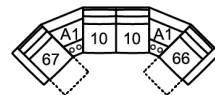

**58 Loveseat Console**  
**68 Loveseat Console Pwr**  
81 x 39 x 39"  
206 x 100 x 100 cm

**A2 Storage Console**  
13 x 39 x 36"  
34 x 100 x 91 cm

**32 Rocker Recliner Chair**  
**31 Wallhugger Recliner Pwr**  
**35 Wallhugger Recliner Chair**  
**39 Power Rocker Recliner**  
43 x 39 x 39"  
110 x 100 x 100 cm  
IA: 22" / 56 cm

**46 RHF Recliner Chair**  
**47 LHF Recliner Chair**  
**66 RHF Power Recliner**  
**67 LHF Power Recliner**  
34 x 39 x 39"  
87 x 100 x 100 cm

## POPULAR CONFIGURATIONS

**67/10/09/10/66**  
104 x 104"  
265 x 265 cm

**67/10/09/A2/10/66**  
117 x 104"  
298 x 265 cm

**67/A1/10/10/A1/66**  
113 x 113"  
288 x 288 cm

## DIMENSIONS

Seat Depth: N/A  
Seat Height: N/A  
Arm Depth: N/A  
Arm Height: N/A  
Reclined Depth: 67" / 171 cm

Dimensions shown as Width x Depth x Height.

Dimensions are correct at the time of printing and are subject to change without notice. Actual measurements for each item may vary from what is shown here. Please allow up to a +/- 1 inch difference. Availability may vary by region.