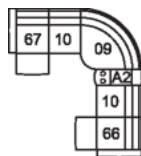

**51 Sofa Recliner**  
**61 Power Sofa Recliner**  
90 x 39 x 39"  
229 x 100 x 100 cm  
IA: 63" / 161 cm

**53 Loveseat Recliner**  
**63 Loveseat Recliner Power**  
68 x 39 x 39"  
173 x 100 x 100 cm  
IA: 41" / 105 cm

**58 Loveseat Console**  
**68 Loveseat Console Pwr**  
81 x 39 x 39"  
206 x 100 x 100 cm

**A2 Storage Console**  
13 x 39 x 36"  
34 x 100 x 91 cm

**32 Rocker Recliner Chair**  
**31 Wallhugger Recliner Pwr**  
**35 Wallhugger Recliner Chair**  
**39 Power Rocker Recliner**  
43 x 39 x 39"  
110 x 100 x 100 cm  
IA: 22" / 56 cm

## POPULAR CONFIGURATIONS

**67/10/09/10/66**  
104 x 104"  
265 x 265 cm

**67/10/09/A2/10/66**  
117 x 104"  
298 x 265 cm

**67/A1/10/10/A1/66**  
113 x 113"  
288 x 288 cm

## DIMENSIONS

Seat Depth: N/A  
Seat Height: N/A  
Arm Depth: N/A  
Arm Height: N/A  
Reclined Depth: 67" / 171 cm

Dimensions shown as Width x Depth x Height.

Dimensions are correct at the time of printing and are subject to change without notice. Actual measurements for each item may vary from what is shown here. Please allow up to a +/- 1 inch difference. Availability may vary by region.