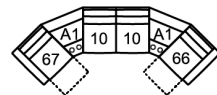

58 Loveseat Console
68 Loveseat Console Pwr
75 x 39 x 41"
191 x 100 x 105 cm

A0 11 Degree Storage Wedge
17 x 39 x 36"
44 x 100 x 91 cm

A145 Degree Storage Wedge
36 x 37 x 36"
92 x 94 x 91 cm

A2 Storage Console
13 x 39 x 36"
34 x 100 x 91 cm

32 Rocker Recliner Chair
31 Wallhugger Recliner Pwr
33 Swivel Rocker Recliner Chair
35 Wallhugger Recliner Chair
39 Power Rocker Recliner
38 x 39 x 41"
97 x 100 x 105 cm
IA: 17" / 42 cm

46 RHF Recliner Chair
47 LHF Recliner Chair
66 RHF Power Recliner
67 LHF Power Recliner
31 x 39 x 41"
79 x 100 x 105 cm

52 Sofa Recliner, Drop Table
62 Power Sofa Recliner, Drop Table
84 x 39 x 41"
214 x 100 x 105 cm

POPULAR CONFIGURATIONS

67/10/09/10/66
101 x 101"
257 x 257 cm

67/10/09/A2/10/66
114 x 101"
290 x 257 cm

67/A1/10/10/A1/66
110 x 110"
280 x 280 cm

DIMENSIONS

Seat Depth: 21" / 54 cm
Seat Height: N/A
Arm Depth: N/A
Arm Height: N/A
Reclined Depth: 71" / 179 cm

Dimensions shown as Width x Depth x Height.

Dimensions are correct at the time of printing and are subject to change without notice. Actual measurements for each item may vary from what is shown here. Please allow up to a +/- 1 inch difference. Availability may vary by region.