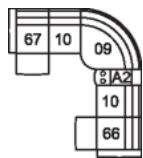

58 Loveseat Console
68 Loveseat Console Pwr
75 x 39 x 41"
191 x 100 x 105 cm

A0 11 Degree Storage Wedge
17 x 39 x 36"
44 x 100 x 91 cm

A145 Degree Storage Wedge
36 x 37 x 36"
92 x 94 x 91 cm

A2 Storage Console
13 x 39 x 36"
34 x 100 x 91 cm

32 Rocker Recliner Chair
31 Wallhugger Recliner Pwr
33 Swivel Rocker Recliner Chair
35 Wallhugger Recliner Chair
39 Power Rocker Recliner
38 x 39 x 41"
97 x 100 x 105 cm
IA: 17" / 42 cm

46 RHF Recliner Chair
47 LHF Recliner Chair
66 RHF Power Recliner
67 LHF Power Recliner
31 x 39 x 41"
79 x 100 x 105 cm

52 Sofa Recliner, Drop Table
62 Power Sofa Recliner, Drop Table
84 x 39 x 41"
214 x 100 x 105 cm

POPULAR CONFIGURATIONS

67/10/09/10/66
101 x 101"
257 x 257 cm

67/10/09/A2/10/66
114 x 101"
290 x 257 cm

67/A1/10/10/A1/66
110 x 110"
280 x 280 cm

DIMENSIONS

Seat Depth: 21" / 54 cm
Seat Height: N/A
Arm Depth: N/A
Arm Height: N/A
Reclined Depth: 71" / 179 cm

Dimensions shown as Width x Depth x Height.

Dimensions are correct at the time of printing and are subject to change without notice. Actual measurements for each item may vary from what is shown here. Please allow up to a +/- 1 inch difference. Availability may vary by region.