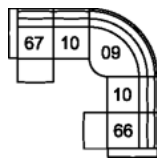

58 Loveseat Console
68 Loveseat Console Pwr
75 x 39 x 41"
191 x 100 x 105 cm

A0 11 Degree Storage Wedge
17 x 39 x 36"
44 x 100 x 91 cm

A145 Degree Storage Wedge
36 x 37 x 36"
92 x 94 x 91 cm

A2 Storage Console
13 x 39 x 36"
34 x 100 x 91 cm

32 Rocker Recliner Chair
31 Wallhugger Recliner Pwr
33 Swivel Rocker Recliner Chair
35 Wallhugger Recliner Chair
39 Power Rocker Recliner
38 x 39 x 41"
97 x 100 x 105 cm
IA: 17" / 42 cm

46 RHF Recliner Chair
47 LHF Recliner Chair
66 RHF Power Recliner
67 LHF Power Recliner
31 x 39 x 41"
79 x 100 x 105 cm

52 Sofa Recliner, Drop Table
62 Power Sofa Recliner, Drop Table
84 x 39 x 41"
214 x 100 x 105 cm

POPULAR CONFIGURATIONS

67/10/09/10/66
101 x 101"
257 x 257 cm

67/10/09/A2/10/66
114 x 101"
290 x 257 cm

67/A1/10/10/A1/66
110 x 110"
280 x 280 cm

DIMENSIONS

Seat Depth: 21" / 54 cm
Seat Height: N/A
Arm Depth: N/A
Arm Height: N/A
Reclined Depth: 71" / 179 cm

Dimensions shown as Width x Depth x Height.

Dimensions are correct at the time of printing and are subject to change without notice. Actual measurements for each item may vary from what is shown here. Please allow up to a +/- 1 inch difference. Availability may vary by region.