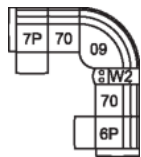

**W2 Console w/Storage**  
14 x 40 x 35"  
34 x 102 x 89 cm

**31 Wallhugger Power Recliner**  
**35 Wallhugger Manual Recliner**  
37 x 41 x 40"  
93 x 103 x 100 cm  
IA: 23" / 58 cm

**32 Rocker Manual Recliner**  
**33 Swivel Rocker Manual Recliner**  
**39 Rocker Power Recliner**  
37 x 41 x 40"  
93 x 103 x 100 cm  
IA: 23" / 58 cm

**58 Console Loveseat Manual Recliner**  
**68 Console Loveseat Power Recliner**  
74 x 41 x 40"  
186 x 103 x 100 cm

**76 RHF Manual Recliner**  
**6P RHF Power Recliner**  
**77 LHF Manual Recliner**  
39 x 41 x 40"  
98 x 103 x 100 cm

## POPULAR CONFIGURATIONS

**7P/70/09/70/6P**  
117 x 117"  
298 x 298 cm

**7P/70/09/W2/70/6P**  
130 x 117"  
331 x 298 cm

**7P/W1/70/70/W1/6P**  
129 x 129"  
328 x 328 cm

## DIMENSIONS

Seat Depth: 21" / 54 cm  
Seat Height: 19" / 49 cm  
Arm Depth: 35" / 90 cm  
Arm Height: 24" / 61 cm  
Reclined Depth: 66" / 167 cm

Dimensions shown as Width x Depth x Height.

Dimensions are correct at the time of printing and are subject to change without notice. Actual measurements for each item may vary from what is shown here. Please allow up to a +/- 1 inch difference. Availability may vary by region.