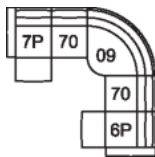

POPULAR CONFIGURATIONS

7P/70/09/70/6P
117 x 117"
298 x 298 cm