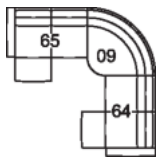

**32 Rocker Recliner Chair**  
**39 Power Rocker Recliner**  
39 x 36 x 38"  
100 x 92 x 97 cm  
IA: 23" / 59 cm

**33 Swivel Rocker Recliner Chair**  
39 x 36 x 39"  
100 x 92 x 100 cm  
IA: 23" / 59 cm

**51 Sofa Recliner**  
85 x 36 x 38"  
216 x 92 x 97 cm  
IA: 69" / 176 cm

**53 Loveseat Recliner**  
**63 Loveseat Recliner Power**  
63 x 36 x 38"  
159 x 92 x 97 cm  
IA: 46" / 117 cm

**54 RHF Loveseat Recliner**  
**55 LHF Loveseat Recliner**  
54 x 36 x 38"  
138 x 92 x 97 cm

**61 Power Sofa Recliner**  
85 x 36 x 38"  
216 x 92 x 97 cm  
IA: 69" / 176 cm

**64 RHF Loveseat Recliner Power**  
**65 LHF Loveseat Power Recliner**  
54 x 36 x 38"  
138 x 92 x 97 cm

POPULAR CONFIGURATIONS

**65/09/64**  
97 x 97"  
247 x 247 cm

DIMENSIONS

Seat Depth: N/A  
Seat Height: N/A  
Arm Depth: N/A  
Arm Height: N/A  
Reclined Depth: 63" / 159 cm

Dimensions shown as Width x Depth x Height.

Dimensions are correct at the time of printing and are subject to change without notice. Actual measurements for each item may vary from what is shown here. Please allow up to a +/- 1 inch difference. Availability may vary by region.