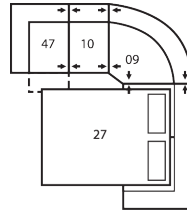

How We Measure

Height - measured from the highest point of the back pillow to the floor.

Depth - measured from the front edge of the seat cushion to the top of the back.

Width - measured from the widest point of the arm or arm pillow to the widest point of the opposite arm or arm pillow.

Arm Height - measured from the top of the arm to the floor.

Seat Height - measured from the crown of the seat cushion to the floor.

Warranty

Wood Frames, Springs or Webbing - ten year warranty

Metal Frames - two year warranty under normal household use

CONFIGURATION MA
106 x 106"
269 x 269cm

CONFIGURATION MB
104 x 120"
264 x 305cm

CONFIGURATION MD
117 x 120"
297 x 305cm

CONFIGURATION ME
165 x 75"
419 x 191cm

CONFIGURATION MF
125 x 70"
318 x 178cm

CONFIGURATION MG
164 x 74"
417 x 188cm

CONFIGURATION MH
117 x 66"
297 x 168cm

CONFIGURATION MI
153 x 66"
389 x 168cm