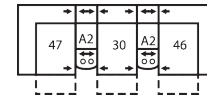

41162 DALEY

Dimensions shown as Width x Depth x Height. Specifications are correct at time of printing and are subject to change without notice.
LHF - left hand facing RHF - right hand facing IA - inside arm to inside

CONFIGURATION MA
106 x 106"
269 x 269cm

CONFIGURATION MB
104 x 120"
264 x 305cm

CONFIGURATION MD
117 x 120"
297 x 305cm

CONFIGURATION ME
165 x 75"
419 x 191cm

CONFIGURATION MF
125 x 70"
318 x 178cm

CONFIGURATION MG
164 x 74"
417 x 188cm

CONFIGURATION MH
117 x 66"
297 x 168cm

CONFIGURATION MI
153 x 66"
389 x 168cm