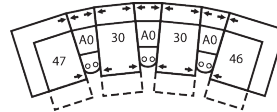

41162 DALEY

Dimensions shown as Width x Depth x Height. Specifications are correct at time of printing and are subject to change without notice.
LHF - left hand facing RHF - right hand facing IA - inside arm to inside

46 RHF Recliner Chair
47 LHF Recliner Chair
66 RHF Power Recliner
67 LHF Power Recliner
34 x 39 x 40"
86 x 99 x 102cm

51 Sofa Recliner
61 Power Sofa Recliner
89 x 39 x 40"
226 x 99 x 102cm
IA: 62" / 157cm

CONFIGURATION MA
106 x 106"
269 x 269cm

CONFIGURATION MB
104 x 120"
264 x 305cm

CONFIGURATION MD
117 x 120"
297 x 305cm

CONFIGURATION ME
165 x 75"
419 x 191cm

CONFIGURATION MF
125 x 70"
318 x 178cm

CONFIGURATION MG
164 x 74"
417 x 188cm

CONFIGURATION MH
117 x 66"
297 x 168cm

CONFIGURATION MI
153 x 66"
389 x 168cm