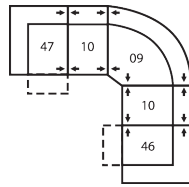

41162 DALEY

Dimensions shown as Width x Depth x Height. Specifications are correct at time of printing and are subject to change without notice.
LHF - left hand facing RHF - right hand facing IA - inside arm to inside

How We Measure

Height - measured from the highest point of the back pillow to the floor.

Depth - measured from the front edge of the seat cushion to the top of the back.

Width - measured from the widest point of the arm or arm pillow to the widest point of the opposite arm or arm pillow.

Arm Height - measured from the top of the arm to the floor.

Seat Height - measured from the crown of the seat cushion to the floor.

Warranty

Wood Frames, Springs or Webbing - ten year warranty

Metal Frames - two year warranty under normal household use

CONFIGURATION MA
106 x 106"
269 x 269cm

CONFIGURATION MB
104 x 120"
264 x 305cm

CONFIGURATION MD
117 x 120"
297 x 305cm

CONFIGURATION ME
165 x 75"
419 x 191cm

CONFIGURATION MF
125 x 70"
318 x 178cm

CONFIGURATION MG
164 x 74"
417 x 188cm