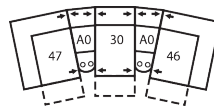

41162 DALEY

Dimensions shown as Width x Depth x Height. Specifications are correct at time of printing and are subject to change without notice.
LHF - left hand facing RHF - right hand facing IA - inside arm to inside

How We Measure

Height - measured from the highest point of the back pillow to the floor.

Depth - measured from the front edge of the seat cushion to the top of the back.

Width - measured from the widest point of the arm or arm pillow to the widest point of the opposite arm or arm pillow.

CONFIGURATION MA
106 x 106"
269 x 269cm

CONFIGURATION MB
104 x 120"
264 x 305cm

CONFIGURATION MD
117 x 120"
297 x 305cm

CONFIGURATION ME
165 x 75"
419 x 191cm

CONFIGURATION MF
125 x 70"
318 x 178cm

CONFIGURATION MG
164 x 74"
417 x 188cm

CONFIGURATION MH
117 x 66"
297 x 168cm

CONFIGURATION MI
153 x 66"
389 x 168cm