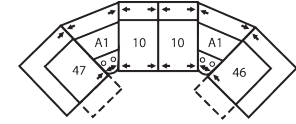

41162 DALEY

Dimensions shown as Width x Depth x Height. Specifications are correct at time of printing and are subject to change without notice.
LHF - left hand facing RHF - right hand facing IA - inside arm to inside

How We Measure

Height - measured from the highest point of the back pillow to the floor.

Depth - measured from the front edge of the seat cushion to the top of the back.

Width - measured from the widest point of the arm or arm pillow to the widest point of the opposite arm or arm pillow.

CONFIGURATION MA
106 x 106"
269 x 269cm

CONFIGURATION MB
104 x 120"
264 x 305cm

CONFIGURATION MD
117 x 120"
297 x 305cm

CONFIGURATION ME
165 x 75"
419 x 191cm

CONFIGURATION MF
125 x 70"
318 x 178cm

CONFIGURATION MG
164 x 74"
417 x 188cm

CONFIGURATION MH
117 x 66"
297 x 168cm

CONFIGURATION MI
153 x 66"
389 x 168cm