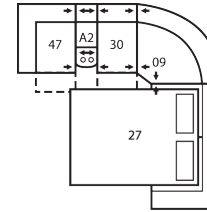

41162 DALEY

Dimensions shown as Width x Depth x Height. Specifications are correct at time of printing and are subject to change without notice.
LHF - left hand facing RHF - right hand facing IA - inside arm to inside

How We Measure

Height - measured from the highest point of the back pillow to the floor.

Depth - measured from the front edge of the seat cushion to the top of the back.

Width - measured from the widest point of the arm or arm pillow to the widest point of the opposite arm or arm pillow.

CONFIGURATION MA
106 x 106"
269 x 269cm

CONFIGURATION MB
104 x 120"
264 x 305cm

CONFIGURATION MD
117 x 120"
297 x 305cm

CONFIGURATION ME
165 x 75"
419 x 191cm

CONFIGURATION MF
125 x 70"
318 x 178cm

CONFIGURATION MG
164 x 74"
417 x 188cm

CONFIGURATION MH
117 x 66"
297 x 168cm

CONFIGURATION MI
153 x 66"
389 x 168cm