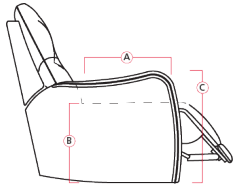

41162 DALEY

Dimensions shown as Width x Depth x Height. Specifications are correct at time of printing and are subject to change without notice.
LHF - left hand facing RHF - right hand facing IA - inside arm to inside

04 Home Theater
Ottoman
44 x 28 x 19"
112 x 71 x 48cm

09 Corner Curve
47 x 39 x 40"
119 x 99 x 102cm

10 Armless Chair
23 x 39 x 40"
58 x 99 x 102cm

26 LHF Sofabed 54"
27 RHF Sofabed 54"
71 x 39 x 40"
180 x 99 x 102cm

Dimensions

B - Seat Height - 19" / 48cm

C - Arm Height - 26" / 66cm

Features

- Seat: 8 gauge sinuous wire springs for superior ride and comfort
- High resilience seat foam for superior durability and comfort
- Back filled with blown fibre
- Chaise styling for ultimate comfort and support in full recline
- Toggle power mechanism
- Back: 11 or 12 gauge sinuous springs which are engineered to provide lasting comfort and strength
- Hardwood, softwood and engineered wood products; all joints pinned & glued for uniformity & strength

How We Measure

Height - measured from the highest point of the back pillow to the floor.

Depth - measured from the front edge of the seat cushion to the top of the back.

Width - measured from the widest point of the arm or arm pillow to the widest point of the opposite arm or arm pillow.