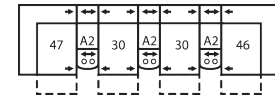

41162 DALEY

Dimensions shown as Width x Depth x Height. Specifications are correct at time of printing and are subject to change without notice.
LHF - left hand facing RHF - right hand facing IA - inside arm to inside

CONFIGURATION MA
106 x 106"
269 x 269cm

CONFIGURATION MB
104 x 120"
264 x 305cm

CONFIGURATION MD
117 x 120"
297 x 305cm

CONFIGURATION ME
165 x 75"
419 x 191cm

CONFIGURATION MF
125 x 70"
318 x 178cm

CONFIGURATION MG
164 x 74"
417 x 188cm

CONFIGURATION MH
117 x 66"
297 x 168cm

CONFIGURATION MI
153 x 66"
389 x 168cm