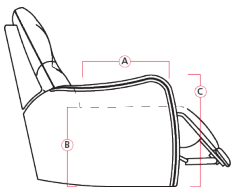

# 41400 RECORD

Dimensions shown as Width x Depth x Height. Specifications are correct at time of printing and are subject to change without notice.  
LHF - left hand facing RHF - right hand facing IA - inside arm to inside arm For SKU options: R=Manual Recline, E=Power Recline

1R Manual Recliner  
39 x 39 x 43"  
99 x 99 x 109cm  
IA: 23" / 58cm

2R LHF Arm, Man Recliner  
31 x 39 x 43"  
79 x 99 x 109cm

3R RHF Arm, Man Recliner  
31 x 39 x 43"  
79 x 99 x 109cm

4R Armless Loveseat Man Recl  
47 x 39 x 43"  
119 x 99 x 109cm

## Dimensions

A - Seat Depth - 22" / 56cm

B - Seat Height - 21" / 53cm

C - Arm Height - 26" / 66cm

### How We Measure

**Height** - measured from the highest point of the back pillow to the floor.

**Depth** - measured from the front edge of the seat cushion to the top of the back.

**Width** - measured from the widest point of the arm or arm pillow to the widest point of the opposite arm or arm pillow.