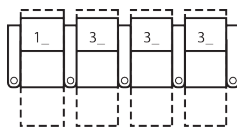

# 41400 RECORD

Dimensions shown as Width x Depth x Height. Specifications are correct at time of printing and are subject to change without notice.  
LHF - left hand facing RHF - right hand facing IA - inside arm to inside arm For SKU options: R=Manual Recline, E=Power Recline

1R Manual Recliner  
39 x 39 x 43"  
99 x 99 x 109cm  
IA: 23" / 58cm

2R LHF Arm, Man Recliner  
31 x 39 x 43"  
79 x 99 x 109cm

3R RHF Arm, Man Recliner  
31 x 39 x 43"  
79 x 99 x 109cm

4R Armless Loveseat Man Recl  
47 x 39 x 43"  
119 x 99 x 109cm

## Dimensions

A - Seat Depth - 22" / 56cm

B - Seat Height - 21" / 53cm

C - Arm Height - 26" / 66cm

101 x 69"

257 x 175cm

**3 SEATS CURVED (5\_/7\_/3\_)**

113 x 74"

287 x 188cm

**4 SEATS STRAIGHT (1\_/3\_/3\_/3\_)**

132 x 69"

335 x 175cm