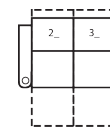

# 41400 RECORD

Dimensions shown as Width x Depth x Height. Specifications are correct at time of printing and are subject to change without notice.  
LHF - left hand facing RHF - right hand facing IA - inside arm to inside arm For SKU options: R=Manual Recline, E=Power Recline

1R Manual Recliner  
39 x 39 x 43"  
99 x 99 x 109cm  
IA: 23" / 58cm

2R LHF Arm, Man Recliner  
31 x 39 x 43"  
79 x 99 x 109cm

3R RHF Arm, Man Recliner  
31 x 39 x 43"  
79 x 99 x 109cm

4R Armless Loveseat Man Recl  
47 x 39 x 43"  
119 x 99 x 109cm

## Dimensions

A - Seat Depth - 22" / 56cm

B - Seat Height - 21" / 53cm

C - Arm Height - 26" / 66cm

**4 SEATS CURVED (5\_/7\_/7\_/3\_)**

149 x 78"

378 x 198cm

**4 SEAT STRAIGHT (1\_/4\_/1\_)**

125 x 69"

318 x 175cm

**2 SEATS STRAIGHT (2\_/3\_)**

62 x 69"