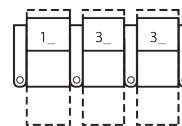

# 41400 RECORD

Dimensions shown as Width x Depth x Height. Specifications are correct at time of printing and are subject to change without notice.  
LHF - left hand facing RHF - right hand facing IA - inside arm to inside arm For SKU options: R=Manual Recline, E=Power Recline

1R Manual Recliner  
39 x 39 x 43"  
99 x 99 x 109cm  
IA: 23" / 58cm

2R LHF Arm, Man Recliner  
31 x 39 x 43"  
79 x 99 x 109cm

3R RHF Arm, Man Recliner  
31 x 39 x 43"  
79 x 99 x 109cm

4R Armless Loveseat Man Recl  
47 x 39 x 43"  
119 x 99 x 109cm

**Seat Cushion Foam and Fibre-filled Components** - five year pro-rated warranty

**2 SEATS STRAIGHT (1\_/3\_)**

70 x 69"

178 x 175cm

**2 SEATS CURVED (5\_/3\_)**

76 x 71"

193 x 180cm

**3 SEATS STRAIGHT (1\_/3\_/3\_)**

101 x 69"

257 x 175cm

**3 SEATS CURVED (5\_/7\_/3\_)**

113 x 74"

287 x 188cm

**4 SEATS STRAIGHT (1\_/3\_/3\_/3\_)**

132 x 69"

335 x 175cm