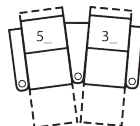

2 SEATS CURVED (5_/3_)

76 x 71"

193 x 180cm