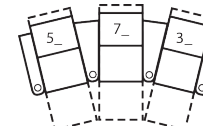

1R Manual Recliner  
39 x 39 x 43"  
99 x 99 x 109cm  
IA: 23" / 58cm

2R LHF Arm, Man Recliner  
31 x 39 x 43"  
79 x 99 x 109cm

3R RHF Arm, Man Recliner  
31 x 39 x 43"  
79 x 99 x 109cm

4R Armless Loveseat Man Recl  
47 x 39 x 43"  
119 x 99 x 109cm

### How We Measure

**Height** - measured from the highest point of the back pillow to the floor.

**Depth** - measured from the front edge of the seat cushion to the top of the back.

**Width** - measured from the widest point of the arm or arm pillow to the widest point of the opposite arm or arm pillow.

**Arm Height** - measured from the top of the arm to the floor.

**Seat Height** - measured from the crown of the seat cushion to the floor.

101 x 69"

257 x 175cm

**3 SEATS CURVED (5\_/7\_/3\_)**

113 x 74"

287 x 188cm

**4 SEATS STRAIGHT (1\_/3\_/3\_/3\_)**

132 x 69"

335 x 175cm