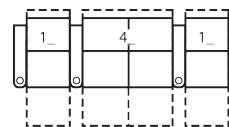

4 SEAT STRAIGHT (1_/4_/1_)

125 x 69"

318 x 175cm