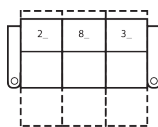

3 SEAT STRAIGHT (2_/8_/3_)

86 x 69"

218 x 175cm