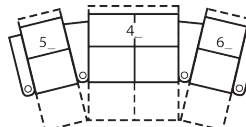

1R Manual Recliner  
39 x 39 x 43"  
99 x 99 x 109cm  
IA: 23" / 58cm

2R LHF Arm, Man Recliner  
31 x 39 x 43"  
79 x 99 x 109cm

3R RHF Arm, Man Recliner  
31 x 39 x 43"  
79 x 99 x 109cm

4R Armless Loveseat Man Recl  
47 x 39 x 43"  
119 x 99 x 109cm

101 x 69"

257 x 175cm

**3 SEATS CURVED (5\_/7\_/3\_)**

113 x 74"

287 x 188cm

**4 SEATS STRAIGHT (1\_/3\_/3\_/3\_)**

132 x 69"

335 x 175cm

**4 SEATS CURVED (5\_/7\_/7\_/3\_)**

149 x 78"

378 x 198cm

**4 SEAT STRAIGHT (1\_/4\_/1\_)**

125 x 69"

318 x 175cm

**2 SEATS STRAIGHT (2\_/3\_)**

62 x 69"

157 x 175cm

**3 SEAT STRAIGHT (2\_/8\_/3\_)**

86 x 69"

218 x 175cm

**4 SEATS CURVED (5\_/4\_/6\_)**

137 x 74"

348 x 188cm