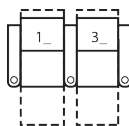

2 SEATS STRAIGHT (1_/3_)

70 x 69"

178 x 175cm