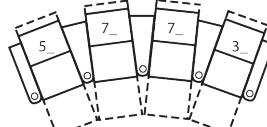

# 41400 RECORD

Dimensions shown as Width x Depth x Height. Specifications are correct at time of printing and are subject to change without notice.  
LHF - left hand facing RHF - right hand facing IA - inside arm to inside arm For SKU options: R=Manual Recline, E=Power Recline

1R Manual Recliner  
39 x 39 x 43"  
99 x 99 x 109cm  
IA: 23" / 58cm

2R LHF Arm, Man Recliner  
31 x 39 x 43"  
79 x 99 x 109cm

3R RHF Arm, Man Recliner  
31 x 39 x 43"  
79 x 99 x 109cm

4R Armless Loveseat Man Recl  
47 x 39 x 43"  
119 x 99 x 109cm

101 x 69"

257 x 175cm

**3 SEATS CURVED (5\_/7\_/3\_)**

113 x 74"

287 x 188cm

**4 SEATS STRAIGHT (1\_/3\_/3\_/3\_)**

132 x 69"

335 x 175cm

**4 SEATS CURVED (5\_/7\_/7\_/3\_)**

149 x 78"

378 x 198cm

**4 SEAT STRAIGHT (1\_/4\_/1\_)**

125 x 69"

318 x 175cm

**2 SEATS STRAIGHT (2\_/3\_)**

62 x 69"