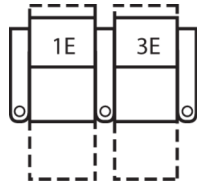

2-Seat Straight HTS

70 x 68"

178 x 173cm