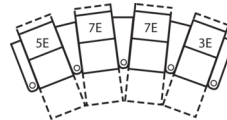

# 41417 PARAGON

Dimensions shown as Width x Depth x Height. Specifications are correct at time of printing and are subject to change without notice.  
LHF - left hand facing RHF - right hand facing IA - inside arm to inside arm For SKU options: R=Manual Recline, E=Power Recline

## Dimensions

- A - Seat Depth - 22" / 56cm
- B - Seat Height - 20.5" / 52cm
- C - Arm Height - 26.25" / 67cm

**3-Seat Straight HTS**

100 x 68"

254 x 173cm

**3-Seat Curved HTS**

114 x 74"

290 x 188cm

**4-Seat Straight HTS**

130 x 68"

330 x 173cm

**4-Seat Curved HTS**

150 x 78"

381 x 198cm

**4-Seat Straight HTS with Loveseat**

124 x 68"

315 x 173cm

**4-Seat Curved HTS with Loveseat**