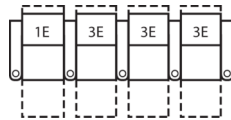

# 41417 PARAGON

Dimensions shown as Width x Depth x Height. Specifications are correct at time of printing and are subject to change without notice.  
LHF - left hand facing RHF - right hand facing IA - inside arm to inside arm For SKU options: R=Manual Recline, E=Power Recline

## Dimensions

- A - Seat Depth - 22" / 56cm
- B - Seat Height - 20.5" / 52cm
- C - Arm Height - 26.25" / 67cm

**3-Seat Straight HTS**

100 x 68"

254 x 173cm

**3-Seat Curved HTS**

114 x 74"

290 x 188cm

**4-Seat Straight HTS**

130 x 68"

330 x 173cm

**4-Seat Curved HTS**

150 x 78"

381 x 198cm

**4-Seat Straight HTS with Loveseat**

124 x 68"

315 x 173cm

**4-Seat Curved HTS with Loveseat**