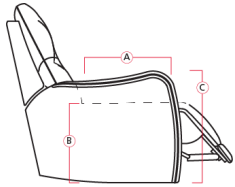

# 41417 PARAGON

Dimensions shown as Width x Depth x Height. Specifications are correct at time of printing and are subject to change without notice.  
LHF - left hand facing RHF - right hand facing IA - inside arm to inside arm For SKU options: R=Manual Recline, E=Power Recline

1E Power Recliner  
39 x 40 x 43"  
99 x 102 x 109cm  
IA: 23" / 58cm

2E LHF Arm, Pwr Recliner  
30 x 40 x 43"  
76 x 102 x 109cm

3E RHF Arm, Pwr Recliner  
30 x 40 x 43"  
76 x 102 x 109cm

4E Armless Loveseat Pwr Recliner  
46 x 40 x 43"  
117 x 102 x 109cm

5E LHF Arm, RHF Wedge, Pwr Recl  
46 x 40 x 43"  
117 x 102 x 109cm  
IA: 23" / 58cm

6E RHF Arm, LHF Wedge, Pwr Recl  
46 x 40 x 43"  
117 x 102 x 109cm  
IA: 23" / 58cm

7E RHF Wedge, Pwr Recliner  
38 x 40 x 43"  
97 x 102 x 109cm

## Dimensions

- A - Seat Depth - 22" / 56cm
- B - Seat Height - 20.5" / 52cm
- C - Arm Height - 26.25" / 67cm