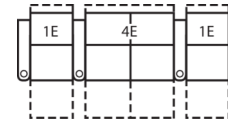

# 41417 PARAGON

Dimensions shown as Width x Depth x Height. Specifications are correct at time of printing and are subject to change without notice.  
LHF - left hand facing RHF - right hand facing IA - inside arm to inside arm For SKU options: R=Manual Recline, E=Power Recline

## Dimensions

- A - Seat Depth - 22" / 56cm
- B - Seat Height - 20.5" / 52cm
- C - Arm Height - 26.25" / 67cm

**3-Seat Straight HTS**

100 x 68"

254 x 173cm

**3-Seat Curved HTS**

114 x 74"

290 x 188cm

**4-Seat Straight HTS**

130 x 68"

330 x 173cm

**4-Seat Curved HTS**

150 x 78"

381 x 198cm

**4-Seat Straight HTS with Loveseat**

124 x 68"

315 x 173cm

**4-Seat Curved HTS with Loveseat**