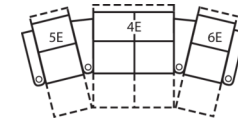

# 41417 PARAGON

Dimensions shown as Width x Depth x Height. Specifications are correct at time of printing and are subject to change without notice.  
LHF - left hand facing RHF - right hand facing IA - inside arm to inside arm For SKU options: R=Manual Recline, E=Power Recline

**3-Seat Straight HTS**

100 x 68"

254 x 173cm

**3-Seat Curved HTS**

114 x 74"

290 x 188cm

**4-Seat Straight HTS**

130 x 68"

330 x 173cm

**4-Seat Curved HTS**

150 x 78"

381 x 198cm

**4-Seat Straight HTS with Loveseat**

124 x 68"

315 x 173cm

**4-Seat Curved HTS with Loveseat**

137 x 74"

348 x 188cm