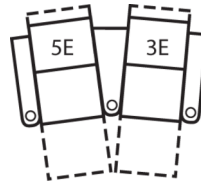

## Dimensions

- A - Seat Depth - 22" / 56cm
- B - Seat Height - 20.5" / 52cm
- C - Arm Height - 26.25" / 67cm

### How We Measure

**Height** - measured from the highest point of the back pillow to the floor.

**Depth** - measured from the front edge of the seat cushion to the top of the back.

**Width** - measured from the widest point of the arm or arm pillow to the widest point of the opposite arm or arm pillow.

**Seat Cushion Foam and Fibre-filled**

**Components** - five year pro-rated warranty

**2-Seat Straight HTS**

70 x 68"

178 x 173cm

**2-Seat Curved HTS**

76 x 70"

193 x 178cm

**3-Seat Straight HTS**

100 x 68"

254 x 173cm

**3-Seat Curved HTS**

114 x 74"

290 x 188cm

**4-Seat Straight HTS**

130 x 68"