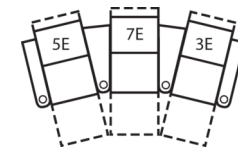

### How We Measure

**Height** - measured from the highest point of the back pillow to the floor.

**Depth** - measured from the front edge of the seat cushion to the top of the back.

**Width** - measured from the widest point of the arm or arm pillow to the widest point of the opposite arm or arm pillow.

**Arm Height** - measured from the top of the arm to the floor.

**Seat Height** - measured from the crown of the seat cushion to the floor.

**Seat Cushion Foam and Fibre-filled**

**Components** - five year pro-rated warranty

**2-Seat Straight HTS**

70 x 68"

178 x 173cm

**2-Seat Curved HTS**

76 x 70"

193 x 178cm

**3-Seat Straight HTS**

100 x 68"

254 x 173cm

**3-Seat Curved HTS**

114 x 74"

290 x 188cm

**4-Seat Straight HTS**

130 x 68"