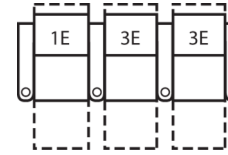

# 41417 PARAGON

Dimensions shown as Width x Depth x Height. Specifications are correct at time of printing and are subject to change without notice.  
LHF - left hand facing RHF - right hand facing IA - inside arm to inside arm For SKU options: R=Manual Recline, E=Power Recline

## Dimensions

- A - Seat Depth - 22" / 56cm
- B - Seat Height - 20.5" / 52cm
- C - Arm Height - 26.25" / 67cm

**Seat Cushion Foam and Fibre-filled**

**Components** - five year pro-rated warranty

**2-Seat Straight HTS**

70 x 68"

178 x 173cm

**2-Seat Curved HTS**

76 x 70"

193 x 178cm

**3-Seat Straight HTS**

100 x 68"

254 x 173cm

**3-Seat Curved HTS**

114 x 74"

290 x 188cm

**4-Seat Straight HTS**

130 x 68"