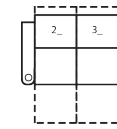

## Dimensions

- A - Seat Depth - 22" / 56cm
- B - Seat Height - 21" / 53cm
- C - Arm Height - 26" / 66cm

1R Manual Recliner  
34 x 40 x 42"  
86 x 102 x 107cm  
IA: 23" / 58cm

2R LHF Arm, Man Recliner  
28 x 40 x 42"  
71 x 102 x 107cm

3R RHF Arm, Man Recliner  
28 x 40 x 42"  
71 x 102 x 107cm

4R Armless Loveseat Man Recl  
46 x 39 x 42"  
117 x 99 x 107cm

91 x 68"

231 x 173cm

**3 SEATS CURVED (5\_/7\_/3\_)**

102 x 72"

259 x 183cm

**4 SEATS STRAIGHT (1\_/3\_/3\_/3\_)**

119 x 68"

302 x 173cm

**4 SEATS CURVED (5\_/7\_/7\_/3\_)**

136 x 74"

345 x 188cm

**4 SEAT STRAIGHT (1\_/4\_/1\_)**

114 x 68"

290 x 173cm

**2 SEATS STRAIGHT (2\_/3\_)**

57 x 68"