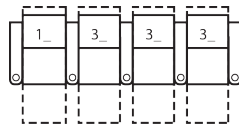

## Dimensions

- A - Seat Depth - 22" / 56cm
- B - Seat Height - 21" / 53cm
- C - Arm Height - 26" / 66cm

1R Manual Recliner  
34 x 40 x 42"  
86 x 102 x 107cm  
IA: 23" / 58cm

2R LHF Arm, Man Recliner  
28 x 40 x 42"  
71 x 102 x 107cm

3R RHF Arm, Man Recliner  
28 x 40 x 42"  
71 x 102 x 107cm

4R Armless Loveseat Man Recl  
46 x 39 x 42"  
117 x 99 x 107cm

91 x 68"

231 x 173cm

**3 SEATS CURVED (5\_/7\_/3\_)**

102 x 72"

259 x 183cm

**4 SEATS STRAIGHT (1\_/3\_/3\_/3\_)**

119 x 68"

302 x 173cm

145 x 173cm

**3 SEAT STRAIGHT (2\_/8\_/3\_)**

80 x 68"

203 x 173cm

**4 SEATS CURVED (5\_/4\_/6\_)**

125 x 71"

318 x 180cm