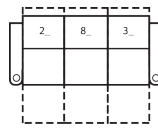

## Dimensions

- A - Seat Depth - 22" / 56cm
- B - Seat Height - 21" / 53cm
- C - Arm Height - 26" / 66cm

1R Manual Recliner  
34 x 40 x 42"  
86 x 102 x 107cm  
IA: 23" / 58cm

2R LHF Arm, Man Recliner  
28 x 40 x 42"  
71 x 102 x 107cm

3R RHF Arm, Man Recliner  
28 x 40 x 42"  
71 x 102 x 107cm

4R Armless Loveseat Man Recl  
46 x 39 x 42"  
117 x 99 x 107cm

**4 SEATS CURVED (5\_/7\_/7\_/3\_)**

136 x 74"

345 x 188cm

**4 SEAT STRAIGHT (1\_/4\_/1\_)**

114 x 68"

290 x 173cm

**2 SEATS STRAIGHT (2\_/3\_)**

57 x 68"

145 x 173cm

**3 SEAT STRAIGHT (2\_/8\_/3\_)**

80 x 68"

203 x 173cm

**4 SEATS CURVED (5\_/4\_/6\_)**

125 x 71"

318 x 180cm