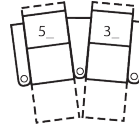

2 SEATS CURVED (5_/3_)

68 x 70"

173 x 178cm