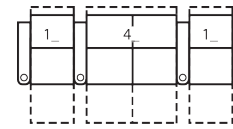

4 SEAT STRAIGHT (1_/4_/1_)

114 x 68"

290 x 173cm