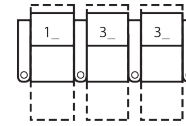

## Dimensions

- A - Seat Depth - 22" / 56cm
- B - Seat Height - 21" / 53cm
- C - Arm Height - 26" / 66cm

1R Manual Recliner  
34 x 40 x 42"  
86 x 102 x 107cm  
IA: 23" / 58cm

2R LHF Arm, Man Recliner  
28 x 40 x 42"  
71 x 102 x 107cm

3R RHF Arm, Man Recliner  
28 x 40 x 42"  
71 x 102 x 107cm

4R Armless Loveseat Man Recl  
46 x 39 x 42"  
117 x 99 x 107cm

**Seat Cushion Foam and Fibre-filled Components** - five year pro-rated warranty

**2 SEATS STRAIGHT (1\_/3\_)**

62 x 68"

157 x 173cm

**2 SEATS CURVED (5\_/3\_)**

68 x 70"

173 x 178cm

**3 SEATS STRAIGHT (1\_/3\_/3\_)**