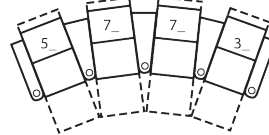

## Dimensions

- A - Seat Depth - 22" / 56cm
- B - Seat Height - 21" / 53cm
- C - Arm Height - 26" / 66cm

1R Manual Recliner  
34 x 40 x 42"  
86 x 102 x 107cm  
IA: 23" / 58cm

2R LHF Arm, Man Recliner  
28 x 40 x 42"  
71 x 102 x 107cm

3R RHF Arm, Man Recliner  
28 x 40 x 42"  
71 x 102 x 107cm

4R Armless Loveseat Man Recl  
46 x 39 x 42"  
117 x 99 x 107cm

91 x 68"

231 x 173cm

**3 SEATS CURVED (5\_/7\_/3\_)**

102 x 72"

259 x 183cm

**4 SEATS STRAIGHT (1\_/3\_/3\_/3\_)**

119 x 68"

302 x 173cm

**4 SEATS CURVED (5\_/7\_/7\_/3\_)**

136 x 74"

345 x 188cm

**4 SEAT STRAIGHT (1\_/4\_/1\_)**

114 x 68"

290 x 173cm

**2 SEATS STRAIGHT (2\_/3\_)**

57 x 68"