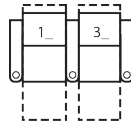

2 SEATS STRAIGHT (1_/3_)

62 x 68"

157 x 173cm