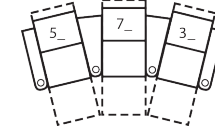

1R Manual Recliner  
34 x 40 x 42"  
86 x 102 x 107cm  
IA: 23" / 58cm

2R LHF Arm, Man Recliner  
28 x 40 x 42"  
71 x 102 x 107cm

3R RHF Arm, Man Recliner  
28 x 40 x 42"  
71 x 102 x 107cm

4R Armless Loveseat Man Recl  
46 x 39 x 42"  
117 x 99 x 107cm

**Arm Height** - measured from the top of the arm to the floor.

**Seat Height** - measured from the crown of the seat cushion to the floor.

**Seat Cushion Foam and Fibre-filled Components** - five year pro-rated warranty

**2 SEATS STRAIGHT (1\_/3\_)**

62 x 68"

157 x 173cm

**2 SEATS CURVED (5\_/3\_)**

68 x 70"

173 x 178cm

**3 SEATS STRAIGHT (1\_/3\_/3\_)**

91 x 68"

231 x 173cm

**3 SEATS CURVED (5\_/7\_/3\_)**

102 x 72"

259 x 183cm

**4 SEATS STRAIGHT (1\_/3\_/3\_/3\_)**

119 x 68"

302 x 173cm