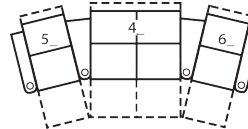

1R Manual Recliner  
34 x 40 x 42"  
86 x 102 x 107cm  
IA: 23" / 58cm

2R LHF Arm, Man Recliner  
28 x 40 x 42"  
71 x 102 x 107cm

3R RHF Arm, Man Recliner  
28 x 40 x 42"  
71 x 102 x 107cm

4R Armless Loveseat Man Recl  
46 x 39 x 42"  
117 x 99 x 107cm

91 x 68"

231 x 173cm

**3 SEATS CURVED (5\_/7\_/3\_)**

102 x 72"

259 x 183cm

**4 SEATS STRAIGHT (1\_/3\_/3\_/3\_)**

119 x 68"

302 x 173cm

**4 SEATS CURVED (5\_/7\_/7\_/3\_)**

136 x 74"

345 x 188cm

**4 SEAT STRAIGHT (1\_/4\_/1\_)**

114 x 68"

290 x 173cm

**2 SEATS STRAIGHT (2\_/3\_)**

57 x 68"

145 x 173cm

**3 SEAT STRAIGHT (2\_/8\_/3\_)**

80 x 68"

203 x 173cm

**4 SEATS CURVED (5\_/4\_/6\_)**

125 x 71"

318 x 180cm