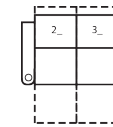

# 41458 VOX

Dimensions shown as Width x Depth x Height. Specifications are correct at time of printing and are subject to change without notice.  
LHF - left hand facing RHF - right hand facing IA - inside arm to inside arm For SKU options: R=Manual Recline, E=Power Recline

## Dimensions

- A - Seat Depth - 21.5" / 55cm
- B - Seat Height - 20" / 51cm
- C - Arm Height - 24.5" / 62cm

98 x 64"

249 x 163cm

**3 SEATS CURVED (5 /7\_ /3\_)**

112 x 70"

284 x 178cm

**4 SEATS STRAIGHT (1 /3\_ /3\_ /3\_)**

129 x 64"

328 x 163cm

**4 SEATS CURVED (5 /7\_ /7\_ /3\_)**

149 x 74"

378 x 188cm

**3 SEATS STRAIGHT (1 /4\_ /1\_)**

123 x 64"

312 x 163cm

**2 SEATS STRAIGHT (2 /3\_)**

62 x 64"