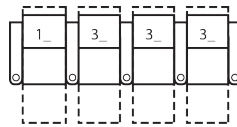

# 41458 VOX

Dimensions shown as Width x Depth x Height. Specifications are correct at time of printing and are subject to change without notice.  
LHF - left hand facing RHF - right hand facing IA - inside arm to inside arm For SKU options: R=Manual Recline, E=Power Recline

## Dimensions

- A - Seat Depth - 21.5" / 55cm
- B - Seat Height - 20" / 51cm
- C - Arm Height - 24.5" / 62cm

6R RHF Arm, LHF Wedge, Man Recl  
44 x 39 x 41"  
112 x 99 x 104cm  
IA: 25" / 64cm

7R RHF Wedge, Man Recliner  
39 x 39 x 41"  
99 x 99 x 104cm

8R Armless Manual Recliner  
26 x 39 x 41"  
66 x 99 x 104cm

98 x 64"

249 x 163cm

**3 SEATS CURVED (5 /7\_ /3\_)**

112 x 70"

284 x 178cm

**4 SEATS STRAIGHT (1 /3\_ /3\_ /3\_)**

129 x 64"

328 x 163cm