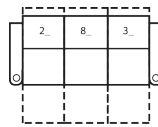

3 SEAT STRAIGHT (2 /8_ /3_)

87 x 64"

221 x 163cm