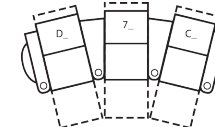

## Dimensions

- A - Seat Depth - 21.5" / 55cm
- B - Seat Height - 20" / 51cm
- C - Arm Height - 24.5" / 62cm

**4 SEATS CURVED (5 /7\_ /7\_ /3\_)**

149 x 74"

378 x 188cm

**3 SEATS STRAIGHT (1 /4\_ /1\_)**

123 x 64"

312 x 163cm

**2 SEATS STRAIGHT (2 /3\_)**

62 x 64"

157 x 163cm

**3 SEAT STRAIGHT (2 /8\_ /3\_)**

87 x 64"

221 x 163cm

**4 SEATS CURVED (5 /4\_ /6\_)**

137 x 70"

348 x 178cm

**3 SEATS STRAIGHT WITH TABLE**

110 x 64"

279 x 163cm

**3 SEATS CURVED WITH TABLE**

118 x 70"

300 x 178cm