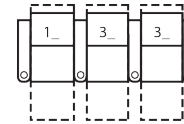

# 41458 VOX

Dimensions shown as Width x Depth x Height. Specifications are correct at time of printing and are subject to change without notice.  
LHF - left hand facing RHF - right hand facing IA - inside arm to inside arm For SKU options: R=Manual Recline, E=Power Recline

## Dimensions

- A - Seat Depth - 21.5" / 55cm
- B - Seat Height - 20" / 51cm
- C - Arm Height - 24.5" / 62cm

**Seat Cushion Foam and Fibre-filled Components** - five year pro-rated warranty

**2 SEATS STRAIGHT (1 /3\_)**

67 x 64"

170 x 163cm

**2 SEATS CURVED (5 /3\_)**

75 x 67"

191 x 170cm

**3 SEATS STRAIGHT (1 /3\_ /3\_)**

98 x 64"

249 x 163cm

**3 SEATS CURVED (5 /7\_ /3\_)**

112 x 70"

284 x 178cm

**4 SEATS STRAIGHT (1 /3\_ /3\_ /3\_)**

129 x 64"

328 x 163cm