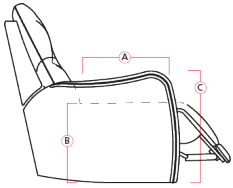

# 41458 VOX

Dimensions shown as Width x Depth x Height. Specifications are correct at time of printing and are subject to change without notice.  
LHF - left hand facing RHF - right hand facing IA - inside arm to inside arm For SKU options: R=Manual Recline, E=Power Recline

## Dimensions

- A - Seat Depth - 21.5" / 55cm
- B - Seat Height - 20" / 51cm
- C - Arm Height - 24.5" / 62cm

2R LHF Arm, Man Recliner  
32 x 39 x 41"  
81 x 99 x 104cm

3R RHF Arm, Man Recliner  
32 x 39 x 41"  
81 x 99 x 104cm

4R Armless Loveseat Man Recl  
53 x 39 x 41"  
135 x 99 x 104cm

5R LHF Arm, RHF Wedge, Man Recl  
44 x 39 x 41"  
112 x 99 x 104cm  
IA: 25" / 64cm

### How We Measure

**Height** - measured from the highest point of the back pillow to the floor.

**Depth** - measured from the front edge of the seat cushion to the top of the back.

**Width** - measured from the widest point of the arm or arm pillow to the widest point of the opposite arm or arm pillow.