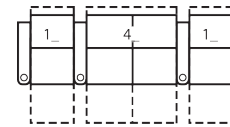

# 41458 VOX

Dimensions shown as Width x Depth x Height. Specifications are correct at time of printing and are subject to change without notice.  
LHF - left hand facing RHF - right hand facing IA - inside arm to inside arm For SKU options: R=Manual Recline, E=Power Recline

## Dimensions

- A - Seat Depth - 21.5" / 55cm
- B - Seat Height - 20" / 51cm
- C - Arm Height - 24.5" / 62cm

98 x 64"

249 x 163cm

**3 SEATS CURVED (5 /7\_ /3\_)**

112 x 70"

284 x 178cm

**4 SEATS STRAIGHT (1 /3\_ /3\_ /3\_)**

129 x 64"

328 x 163cm

**4 SEATS CURVED (5 /7\_ /7\_ /3\_)**

149 x 74"

378 x 188cm

**3 SEATS STRAIGHT (1 /4\_ /1\_)**

123 x 64"

312 x 163cm

**2 SEATS STRAIGHT (2 /3\_)**

62 x 64"