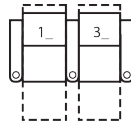

2 SEATS STRAIGHT (1 /3_)

67 x 64"

170 x 163cm