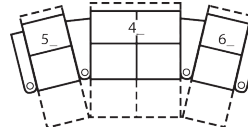

## Dimensions

- A - Seat Depth - 21.5" / 55cm
- B - Seat Height - 20" / 51cm
- C - Arm Height - 24.5" / 62cm

98 x 64"

249 x 163cm

**3 SEATS CURVED (5 /7\_ /3\_)**

112 x 70"

284 x 178cm

**4 SEATS STRAIGHT (1 /3\_ /3\_ /3\_)**

129 x 64"

328 x 163cm

**4 SEATS CURVED (5 /7\_ /7\_ /3\_)**

149 x 74"

378 x 188cm

**3 SEATS STRAIGHT (1 /4\_ /1\_)**

123 x 64"

312 x 163cm

**2 SEATS STRAIGHT (2 /3\_)**

62 x 64"

157 x 163cm

**3 SEAT STRAIGHT (2 /8\_ /3\_)**

87 x 64"

221 x 163cm

**4 SEATS CURVED (5 /4\_ /6\_)**

137 x 70"

348 x 178cm

**3 SEATS STRAIGHT WITH TABLE**