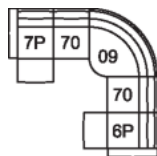

56 RHF Chaise
57 LHF Chaise
40 x 68 x 35"
102 x 173 x 89 cm

5P Sofa Power Recliner
75 Sofa Manual Recliner 2 over 2
80 x 42 x 35"
202 x 106 x 89 cm
IA: 62" / 158 cm

6P RHF Power Recliner
41 x 42 x 35"
103 x 106 x 89 cm

70 Armless Chair
32 x 42 x 35"
82 x 106 x 89 cm

7P LHF Power Recliner
41 x 42 x 35"
103 x 106 x 89 cm

B6 Console, Wood Table, USB
14 x 39 x 31"
35 x 100 x 78 cm

W9 Console w/Storage & USB
14 x 39 x 31"
35 x 100 x 78 cm

31 Wallhugger Power Recliner
32 Rocker Manual Recliner
35 Wallhugger Manual Recliner
39 Rocker Power Recliner
42 x 44 x 34"
107 x 111 x 86 cm
IA: 23" / 59 cm

58 Console Loveseat Manual Recliner
68 Console Loveseat Power Recliner
78 x 42 x 35"
197 x 106 x 89 cm

POPULAR CONFIGURATIONS

7P/70/09/70/6P
116 x 116"
295 x 295 cm

7P/70/09/W9/70/6P
129 x 116"
328 x 295 cm

7P/W8/70/70/W8/6P
132 x 132"
336 x 336 cm

7P/70/19/W9/70/6P
116 x 130"
295 x 331 cm

DIMENSIONS

Seat Depth: 22" / 56 cm
Seat Height: 19" / 49 cm
Arm Depth: 39" / 99 cm
Arm Height: 25" / 64 cm
Reclined Depth: 66" / 169 cm