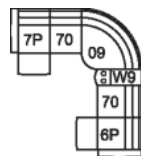

70 Armless Chair
32 x 42 x 35"
82 x 106 x 89 cm

7P LHF Power Recliner
41 x 42 x 35"
103 x 106 x 89 cm

B6 Console, Wood Table, USB
14 x 39 x 31"
35 x 100 x 78 cm

W9 Console w/Storage & USB
14 x 39 x 31"
35 x 100 x 78 cm

31 Wallhugger Power Recliner
32 Rocker Manual Recliner
35 Wallhugger Manual Recliner
39 Rocker Power Recliner
42 x 44 x 34"
107 x 111 x 86 cm
IA: 23" / 59 cm

58 Console Loveseat Manual Recliner
68 Console Loveseat Power Recliner
78 x 42 x 35"
197 x 106 x 89 cm

POPULAR CONFIGURATIONS

7P/70/09/70/6P
116 x 116"
295 x 295 cm

7P/70/09/W9/70/6P
129 x 116"
328 x 295 cm

7P/W8/70/70/W8/6P
132 x 132"
336 x 336 cm

7P/70/19/W9/70/6P
116 x 130"
295 x 331 cm

DIMENSIONS

Seat Depth: 22" / 56 cm
Seat Height: 19" / 49 cm
Arm Depth: 39" / 99 cm
Arm Height: 25" / 64 cm
Reclined Depth: 66" / 169 cm

Dimensions shown as Width x Depth x Height.

Dimensions are correct at the time of printing and are subject to change without notice. Actual measurements for each item may vary from what is shown here. Please allow up to a +/- 1 inch difference. Availability may vary by region.