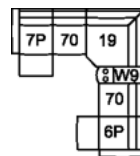

70 Armless Chair
32 x 42 x 35"
82 x 106 x 89 cm

7P LHF Power Recliner
41 x 42 x 35"
103 x 106 x 89 cm

B6 Console, Wood Table, USB
14 x 39 x 31"
35 x 100 x 78 cm

W9 Console w/Storage & USB
14 x 39 x 31"
35 x 100 x 78 cm

31 Wallhugger Power Recliner
32 Rocker Manual Recliner
35 Wallhugger Manual Recliner
39 Rocker Power Recliner
42 x 44 x 34"
107 x 111 x 86 cm
IA: 23" / 59 cm

58 Console Loveseat Manual Recliner
68 Console Loveseat Power Recliner
78 x 42 x 35"
197 x 106 x 89 cm

POPULAR CONFIGURATIONS

7P/70/09/70/6P
116 x 116"
295 x 295 cm

7P/70/09/W9/70/6P
129 x 116"
328 x 295 cm

7P/W8/70/70/W8/6P
132 x 132"
336 x 336 cm

7P/70/19/W9/70/6P
116 x 130"
295 x 331 cm

DIMENSIONS

Seat Depth: 22" / 56 cm
Seat Height: 19" / 49 cm
Arm Depth: 39" / 99 cm
Arm Height: 25" / 64 cm
Reclined Depth: 66" / 169 cm

Dimensions shown as Width x Depth x Height.

Dimensions are correct at the time of printing and are subject to change without notice. Actual measurements for each item may vary from what is shown here. Please allow up to a +/- 1 inch difference. Availability may vary by region.