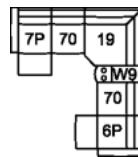

B6 Console, Wood Table, USB
14 x 39 x 31"
35 x 100 x 78 cm

B8 45 Degree Wedge, Wood Table, USB
36 x 38 x 31"
91 x 96 x 78 cm

W7 Wedge w/Storage & USB
17 x 39 x 31"
43 x 100 x 78 cm

W8 Wedge 45 Degree w/Storage & USB
36 x 38 x 31"
91 x 96 x 78 cm

W9 Console w/Storage & USB
14 x 39 x 31"
35 x 100 x 78 cm

31 Wallhugger Power Recliner
35 Wallhugger Manual Recliner
42 x 42 x 34"
107 x 106 x 87 cm
IA: 23" / 59 cm

58 Console Loveseat Manual Recliner
68 Console Loveseat Power Recliner
78 x 42 x 35"
198 x 106 x 89 cm

POPULAR CONFIGURATIONS

7P/70/09/70/6P
116 x 116"
295 x 295 cm

7P/W1/70/70/W1/6P
132 x 132"
336 x 336 cm

7P/70/09/W9/70/6P
129 x 116"
328 x 295 cm

7P/70/19/W9/70/6P
116 x 130"
295 x 331 cm

DIMENSIONS

Seat Depth: 22" / 57 cm
Seat Height: 19" / 49 cm
Arm Depth: 39" / 99 cm
Arm Height: 27" / 68 cm
Reclined Depth: 68" / 172 cm

Dimensions shown as Width x Depth x Height.

Dimensions are correct at the time of printing and are subject to change without notice. Actual measurements for each item may vary from what is shown here. Please allow up to a +/- 1 inch difference. Availability may vary by region.