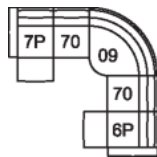

B6 Console, Wood Table, USB
14 x 39 x 31"
35 x 100 x 78 cm

B8 45 Degree Wedge, Wood Table, USB
36 x 38 x 31"
91 x 96 x 78 cm

W7 Wedge w/Storage & USB
17 x 39 x 31"
43 x 100 x 78 cm

W8 Wedge 45 Degree w/Storage & USB
36 x 38 x 31"
91 x 96 x 78 cm

W9 Console w/Storage & USB
14 x 39 x 31"
35 x 100 x 78 cm

31 Wallhugger Power Recliner
35 Wallhugger Manual Recliner
42 x 42 x 34"
107 x 106 x 87 cm
IA: 23" / 59 cm

58 Console Loveseat Manual Recliner
68 Console Loveseat Power Recliner
78 x 42 x 35"
198 x 106 x 89 cm

POPULAR CONFIGURATIONS

7P/70/09/70/6P
116 x 116"
295 x 295 cm

7P/W1/70/70/W1/6P
132 x 132"
336 x 336 cm

7P/70/09/W9/70/6P
129 x 116"
328 x 295 cm

7P/70/19/W9/70/6P
116 x 130"
295 x 331 cm

DIMENSIONS

Seat Depth: 22" / 57 cm
Seat Height: 19" / 49 cm
Arm Depth: 39" / 99 cm
Arm Height: 27" / 68 cm
Reclined Depth: 68" / 172 cm

Dimensions shown as Width x Depth x Height.

Dimensions are correct at the time of printing and are subject to change without notice. Actual measurements for each item may vary from what is shown here. Please allow up to a +/- 1 inch difference. Availability may vary by region.