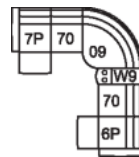

B6 Console, Wood Table, USB
14 x 39 x 31"
35 x 100 x 78 cm

B8 45 Degree Wedge, Wood Table, USB
36 x 38 x 31"
91 x 96 x 78 cm

W7 Wedge w/Storage & USB
17 x 39 x 31"
43 x 100 x 78 cm

W8 Wedge 45 Degree w/Storage & USB
36 x 38 x 31"
91 x 96 x 78 cm

W9 Console w/Storage & USB
14 x 39 x 31"
35 x 100 x 78 cm

31 Wallhugger Power Recliner
35 Wallhugger Manual Recliner
42 x 42 x 34"
107 x 106 x 87 cm
IA: 23" / 59 cm

58 Console Loveseat Manual Recliner
68 Console Loveseat Power Recliner
78 x 42 x 35"
198 x 106 x 89 cm

POPULAR CONFIGURATIONS

7P/70/09/70/6P
116 x 116"
295 x 295 cm

7P/W1/70/70/W1/6P
132 x 132"
336 x 336 cm

7P/70/09/W9/70/6P
129 x 116"
328 x 295 cm

7P/70/19/W9/70/6P
116 x 130"
295 x 331 cm

DIMENSIONS

Seat Depth: 22" / 57 cm
Seat Height: 19" / 49 cm
Arm Depth: 39" / 99 cm
Arm Height: 27" / 68 cm
Reclined Depth: 68" / 172 cm

Dimensions shown as Width x Depth x Height.

Dimensions are correct at the time of printing and are subject to change without notice. Actual measurements for each item may vary from what is shown here. Please allow up to a +/- 1 inch difference. Availability may vary by region.