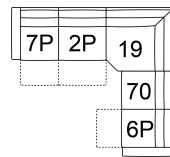

27 RHF Sofabed 54"
26 LHF Sofabed 54"
72 x 40 x 37"
183 x 101 x 93 cm

2P Armless Wide Recliner Pwr
32 x 40 x 37"
82 x 101 x 93 cm

31 Wallhugger Recliner Pwr
50 x 40 x 37"
127 x 101 x 93 cm

6P RHF Wide Recliner Power
7P LHF Wide Recliner Power
41 x 40 x 37"
105 x 101 x 93 cm

70 Armless Chair
32 x 40 x 37"
82 x 101 x 93 cm

K3 Console with Storage
13 x 40 x 20"
34 x 102 x 51 cm

13 RHF Stationary Sectional End
14 LHF Stationary Sectional End
41 x 39 x 37"
105 x 100 x 93 cm
IA: 32" / 81 cm

S7 RHF Stat Storage Chaise Wide
S8 LHF Stat Storage Chaise Wide
43 x 63 x 33"
110 x 161 x 84 cm

POPULAR CONFIGURATIONS

14/70/19/27
116 x 115"
295 x 293 cm

7P/2P/19/27
116 x 115"
295 x 293 cm

7P/2P/19/70/6P
116 x 116"
295 x 295 cm

7P/70/19/70/6P
116 x 116"
295 x 295 cm

DIMENSIONS

Seat Depth: 20" / 51 cm
Seat Height: 19" / 48 cm
Arm Depth: 38" / 97 cm
Arm Height: 27" / 69 cm
Reclined Depth: N/A

Dimensions shown as Width x Depth x Height.