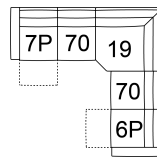

27 RHF Sofabed 54"
26 LHF Sofabed 54"
72 x 40 x 37"
183 x 101 x 93 cm

2P Armless Wide Recliner Pwr
32 x 40 x 37"
82 x 101 x 93 cm

31 Wallhugger Recliner Pwr
50 x 40 x 37"
127 x 101 x 93 cm

6P RHF Wide Recliner Power
7P LHF Wide Recliner Power
41 x 40 x 37"
105 x 101 x 93 cm

70 Armless Chair
32 x 40 x 37"
82 x 101 x 93 cm

K3 Console with Storage
13 x 40 x 20"
34 x 102 x 51 cm

13 RHF Stationary Sectional End
14 LHF Stationary Sectional End
41 x 39 x 37"
105 x 100 x 93 cm
IA: 32" / 81 cm

S7 RHF Stat Storage Chaise Wide
S8 LHF Stat Storage Chaise Wide
43 x 63 x 33"
110 x 161 x 84 cm

POPULAR CONFIGURATIONS

14/70/19/27
116 x 115"
295 x 293 cm

7P/2P/19/27
116 x 115"
295 x 293 cm

7P/2P/19/70/6P
116 x 116"
295 x 295 cm

7P/70/19/70/6P
116 x 116"
295 x 295 cm

DIMENSIONS

Seat Depth: 20" / 51 cm
Seat Height: 19" / 48 cm
Arm Depth: 38" / 97 cm
Arm Height: 27" / 69 cm
Reclined Depth: N/A

Dimensions shown as Width x Depth x Height.