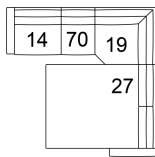

27 RHF Sofabed 54"
26 LHF Sofabed 54"
72 x 40 x 37"
183 x 101 x 93 cm

2P Armless Wide Recliner Pwr
32 x 40 x 37"
82 x 101 x 93 cm

31 Wallhugger Recliner Pwr
50 x 40 x 37"
127 x 101 x 93 cm

6P RHF Wide Recliner Power
7P LHF Wide Recliner Power
41 x 40 x 37"
105 x 101 x 93 cm

70 Armless Chair
32 x 40 x 37"
82 x 101 x 93 cm

K3 Console with Storage
13 x 40 x 20"
34 x 102 x 51 cm

13 RHF Stationary Sectional End
14 LHF Stationary Sectional End
41 x 39 x 37"
105 x 100 x 93 cm
IA: 32" / 81 cm

S7 RHF Stat Storage Chaise Wide
S8 LHF Stat Storage Chaise Wide
43 x 63 x 33"
110 x 161 x 84 cm

POPULAR CONFIGURATIONS

14/70/19/27
116 x 115"
295 x 293 cm

7P/2P/19/27
116 x 115"
295 x 293 cm

7P/2P/19/70/6P
116 x 116"
295 x 295 cm

7P/70/19/70/6P
116 x 116"
295 x 295 cm

DIMENSIONS

Seat Depth: 20" / 51 cm
Seat Height: 19" / 48 cm
Arm Depth: 38" / 97 cm
Arm Height: 27" / 69 cm
Reclined Depth: N/A

Dimensions shown as Width x Depth x Height.