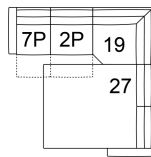

27 RHF Sofabed 54"
26 LHF Sofabed 54"
72 x 40 x 37"
183 x 101 x 93 cm

2P Armless Wide Recliner Pwr
32 x 40 x 37"
82 x 101 x 93 cm

31 Wallhugger Recliner Pwr
50 x 40 x 37"
127 x 101 x 93 cm

6P RHF Wide Recliner Power
7P LHF Wide Recliner Power
41 x 40 x 37"
105 x 101 x 93 cm

70 Armless Chair
32 x 40 x 37"
82 x 101 x 93 cm

K3 Console with Storage
13 x 40 x 20"
34 x 102 x 51 cm

13 RHF Stationary Sectional End
14 LHF Stationary Sectional End
41 x 39 x 37"
105 x 100 x 93 cm
IA: 32" / 81 cm

S7 RHF Stat Storage Chaise Wide
S8 LHF Stat Storage Chaise Wide
43 x 63 x 33"
110 x 161 x 84 cm

POPULAR CONFIGURATIONS

14/70/19/27
116 x 115"
295 x 293 cm

7P/2P/19/27
116 x 115"
295 x 293 cm

7P/2P/19/70/6P
116 x 116"
295 x 295 cm

7P/70/19/70/6P
116 x 116"
295 x 295 cm

DIMENSIONS

Seat Depth: 20" / 51 cm
Seat Height: 19" / 48 cm
Arm Depth: 38" / 97 cm
Arm Height: 27" / 69 cm
Reclined Depth: N/A

Dimensions shown as Width x Depth x Height.