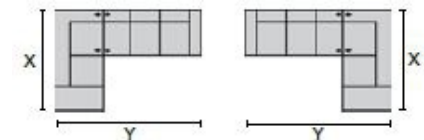

04 Ottoman
26 x 26 x 18"
68 x 68 x 46cm

08 RHF Loveseat
07 LHF Loveseat
57 x 39 x 36"
144 x 100 x 93cm

11 Corner Square
44 x 44 x 36"
112 x 112 x 93cm

13 RHF Sofa
12 LHF Sofa
80 x 39 x 36"
204 x 100 x 93cm

15 RHF Chaise
16 LHF Chaise
31 x 61 x 36"
79 x 155 x 93cm

35 RHF Corner Chaise
36 LHF Corner Chaise
89 x 39 x 36"
228 x 100 x 93cm

40 RHF Sofa Split
39 LHF Sofa Split
92 x 39 x 36"
234 x 100 x 93cm

91 Apartment Sofa
75 x 39 x 36"
190 x 100 x 93cm
IA: 63" / 161cm

Dimensions are the same for reverse direction where applicable.

Specifications are correct at time of printing and are subject to change without notice.

LHF = left hand facing means the "end arm" is on the LEFT HAND SIDE of the upholstered piece when you are standing in front of the piece.