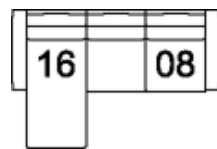

04 Ottoman
30 x 26 x 18"
77 x 67 x 46 cm

08 RHF Loveseat
07 LHF Loveseat
65 x 42 x 35"
165 x 106 x 87 cm

12 LHF Sofa
92 x 42 x 35"
232 x 106 x 87 cm

13 RHF Sofa
92 x 42 x 35"
232 x 106 x 87 cm

15 RHF Chaise
16 LHF Chaise
37 x 69 x 35"
94 x 174 x 87 cm

40 RHF Sofa Split
39 LHF Sofa Split
104 x 42 x 35"
263 x 106 x 87 cm

POPULAR CONFIGURATIONS

12/35
133 x 94"
338 x 239 cm

07/35
106 x 94"
270 x 239 cm

16/08
101 x 68"
257 x 173 cm

DIMENSIONS

Seat Depth: 23" / 59 cm
Seat Height: 19" / 48 cm
Arm Depth: 40" / 101 cm
Arm Height: 23" / 60 cm

Dimensions shown as Width x Depth x Height.

Dimensions are correct at the time of printing and are subject to change without notice. Actual measurements for each item may vary from what is shown here. Please allow up to a +/- 1 inch difference. Availability may vary by region.