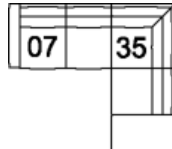

FUNCTION

N/A

COVERS

Fabric
Leather

01 Sofa
102 x 42 x 35"
259 x 106 x 87 cm
IA: 81" / 205 cm

02 Chair
47 x 42 x 35"
120 x 106 x 87 cm
IA: 26" / 67 cm

03 Loveseat
76 x 42 x 35"
191 x 106 x 87 cm
IA: 53" / 134 cm

04 Ottoman
30 x 26 x 18"
77 x 67 x 46 cm

08 RHF Loveseat
07 LHF Loveseat
65 x 42 x 35"
165 x 106 x 87 cm

12 LHF Sofa
92 x 42 x 35"
232 x 106 x 87 cm

13 RHF Sofa
92 x 42 x 35"
232 x 106 x 87 cm

15 RHF Chaise
16 LHF Chaise
37 x 69 x 35"
94 x 174 x 87 cm

40 RHF Sofa Split
39 LHF Sofa Split
104 x 42 x 35"
263 x 106 x 87 cm

POPULAR CONFIGURATIONS

12/35
133 x 94"
338 x 239 cm

07/35
106 x 94"
270 x 239 cm

16/08
101 x 68"
257 x 173 cm

DIMENSIONS

Seat Depth: 23" / 59 cm
Seat Height: 19" / 48 cm
Arm Depth: 40" / 101 cm
Arm Height: 23" / 60 cm

Dimensions shown as Width x Depth x Height.

Dimensions are correct at the time of printing and are subject to change without notice. Actual measurements for each item may vary from what is shown here. Please allow up to a +/- 1 inch difference. Availability may vary by region.