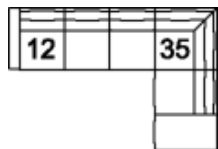

FUNCTION

N/A

COVERS

Fabric
Leather

01 Sofa
102 x 42 x 35"
259 x 106 x 87 cm
IA: 81" / 205 cm

02 Chair
47 x 42 x 35"
120 x 106 x 87 cm
IA: 26" / 67 cm

03 Loveseat
76 x 42 x 35"
191 x 106 x 87 cm
IA: 53" / 134 cm

04 Ottoman
30 x 26 x 18"
77 x 67 x 46 cm

08 RHF Loveseat
07 LHF Loveseat
65 x 42 x 35"
165 x 106 x 87 cm

12 LHF Sofa
92 x 42 x 35"
232 x 106 x 87 cm

13 RHF Sofa
92 x 42 x 35"
232 x 106 x 87 cm

15 RHF Chaise
16 LHF Chaise
37 x 69 x 35"
94 x 174 x 87 cm

40 RHF Sofa Split
39 LHF Sofa Split
104 x 42 x 35"
263 x 106 x 87 cm

POPULAR CONFIGURATIONS

12/35
133 x 94"
338 x 239 cm

07/35
106 x 94"
270 x 239 cm

16/08
101 x 68"
257 x 173 cm

DIMENSIONS

Seat Depth: 23" / 59 cm
Seat Height: 19" / 48 cm
Arm Depth: 40" / 101 cm
Arm Height: 23" / 60 cm

Dimensions shown as Width x Depth x Height.

Dimensions are correct at the time of printing and are subject to change without notice. Actual measurements for each item may vary from what is shown here. Please allow up to a +/- 1 inch difference. Availability may vary by region.