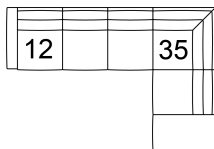

FUNCTION

N/A

COVERS

Leather
Fabric

04 Ottoman
39 x 39 x 15"
100 x 100 x 39 cm

08 RHF Loveseat
07 LHF Loveseat
62 x 40 x 32"
158 x 102 x 82 cm

10 Armless Chair
24 x 40 x 32"
61 x 102 x 82 cm

13 RHF Sofa
12 LHF Sofa
86 x 40 x 32"
219 x 102 x 82 cm

15 RHF Chaise
38 x 65 x 32"
96 x 164 x 82 cm

16 LHF Chaise
38 x 65 x 32"
96 x 164 x 82 cm

35 RHF Corner Chaise
36 LHF Corner Chaise
88 x 40 x 32"
224 x 102 x 82 cm

63 Storage Ottoman
39 x 39 x 16"
100 x 100 x 40 cm

POPULAR CONFIGURATIONS

12/35
126 x 88"
321 x 224 cm

07/35
102 x 88"
260 x 224 cm

DIMENSIONS

Seat Depth: N/A
Seat Height: N/A
Arm Depth: N/A
Arm Height: N/A

Dimensions shown as Width x Depth x Height.

Dimensions are correct at the time of printing and are subject to change without notice. Actual measurements for each item may vary from what is shown here. Please allow up to a +/- 1 inch difference. Availability may vary by region.