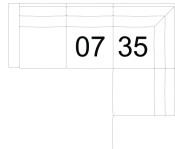

15 RHF Chaise
38 x 65 x 32"
96 x 164 x 82 cm

16 LHF Chaise
38 x 65 x 32"
96 x 164 x 82 cm

35 RHF Corner Chaise
36 LHF Corner Chaise
88 x 40 x 32"
224 x 102 x 82 cm

63 Storage Ottoman
39 x 39 x 16"
100 x 100 x 40 cm

POPULAR CONFIGURATIONS

12/35
126 x 88"
321 x 224 cm

07/35
102 x 88"
260 x 224 cm

DIMENSIONS

Seat Depth: N/A
Seat Height: N/A
Arm Depth: N/A
Arm Height: N/A

Dimensions shown as Width x Depth x Height.

Dimensions are correct at the time of printing and are subject to change without notice. Actual measurements for each item may vary from what is shown here. Please allow up to a +/- 1 inch difference. Availability may vary by region.