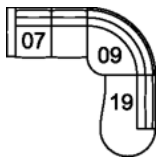

**14 Armless Loveseat**  
56 x 42 x 34"  
143 x 106 x 87 cm

**15 RHF Chaise**  
**16 LHF Chaise**  
37 x 65 x 34"  
94 x 166 x 87 cm

**17 Armless Sofa**  
84 x 42 x 34"  
214 x 106 x 87 cm

**19 RHF Bumper**  
**20 LHF Bumper**  
67 x 47 x 34"  
171 x 119 x 87 cm

**74 Ottoman Rectangular**  
36 x 27 x 19"  
92 x 69 x 47 cm

**95 Chair w/2 Arms**  
46 x 42 x 34"  
117 x 106 x 87 cm  
IA: 28" / 72 cm

## POPULAR CONFIGURATIONS

**07/09/19**  
126 x 125"  
321 x 318 cm

**07/15**  
103 x 65"  
262 x 166 cm

## DIMENSIONS

Seat Depth: 24" / 61 cm  
Seat Height: 19" / 47 cm  
Arm Depth: 41" / 105 cm  
Arm Height: 25" / 64 cm

Dimensions shown as Width x Depth x Height.

Dimensions are correct at the time of printing and are subject to change without notice. Actual measurements for each item may vary from what is shown here. Please allow up to a +/- 1 inch difference. Availability may vary by region.