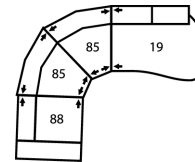

77493 CATO

Dimensions shown as Width x Depth x Height. Specifications are correct at time of printing and are subject to change without notice.
LHF - left hand facing RHF - right hand facing IA - inside arm to inside

94 x 63"

239 x 160cm

CONFIGURATION C2

95 x 94"

241 x 239cm

CONFIGURATION C3

135 x 49"

343 x 124cm

CONFIGURATION C4

127 x 104"

323 x 264cm

CONFIGURATION C5

157 x 52"

399 x 132cm

CONFIGURATION C6

113 x 95"

287 x 241cm

CONFIGURATION C7

104 x 104"

264 x 264cm