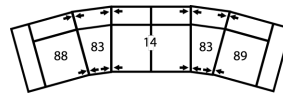

77493 CATO

Dimensions shown as Width x Depth x Height. Specifications are correct at time of printing and are subject to change without notice.
LHF - left hand facing RHF - right hand facing IA - inside arm to inside

94 x 63"

239 x 160cm

CONFIGURATION C2

95 x 94"

241 x 239cm

CONFIGURATION C3

135 x 49"

343 x 124cm

CONFIGURATION C4

127 x 104"

323 x 264cm

CONFIGURATION C5

157 x 52"

399 x 132cm

CONFIGURATION C6

113 x 95"