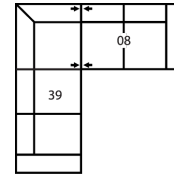

77493 CATO

Dimensions shown as Width x Depth x Height. Specifications are correct at time of printing and are subject to change without notice.
LHF - left hand facing RHF - right hand facing IA - inside arm to inside

Depth - measured from the front edge of the seat cushion to the top of the back.

Width - measured from the widest point of the arm or arm pillow to the widest point of the opposite arm or arm pillow.

Arm Height - measured from the top of the arm to the floor.

94 x 63"

239 x 160cm

CONFIGURATION C2

95 x 94"

241 x 239cm

CONFIGURATION C3

135 x 49"

343 x 124cm

CONFIGURATION C4

127 x 104"

323 x 264cm

CONFIGURATION C5

157 x 52"

399 x 132cm

CONFIGURATION C6

113 x 95"