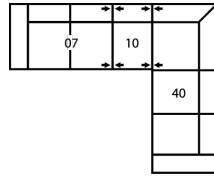

CONFIGURATION CH

118 x 94"

300 x 239cm