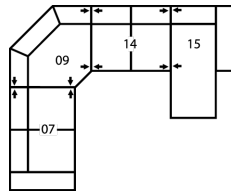

Depth - measured from the front edge of the seat cushion to the top of the back.

Width - measured from the widest point of the arm or arm pillow to the widest point of the opposite arm or arm pillow.

Arm Height - measured from the top of the arm to the floor.

94 x 63"

239 x 160cm

CONFIGURATION C2

95 x 94"

241 x 239cm

CONFIGURATION C3

135 x 49"

343 x 124cm

CONFIGURATION C4

127 x 104"

323 x 264cm

CONFIGURATION C5

157 x 52"

399 x 132cm

CONFIGURATION C6

113 x 95"

287 x 241cm

CONFIGURATION C7

104 x 104"

264 x 264cm