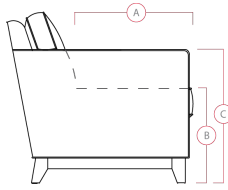

77493 CATO

Dimensions shown as Width x Depth x Height. Specifications are correct at time of printing and are subject to change without notice.
LHF - left hand facing RHF - right hand facing IA - inside arm to inside

Dimensions

A - Seat Depth - 21" / 53cm

B - Seat Height - 18" / 46cm

C - Arm Height - 28" / 71cm

Features

- Hardwood, softwood and engineered wood products; all joints pinned & glued for uniformity & strength
- Back: Premium elastic webbing offers consistent suspension for the life of the product
- Seat: 8 gauge sinuous wire springs for superior ride and comfort
- High resilience seat foam for superior durability and comfort