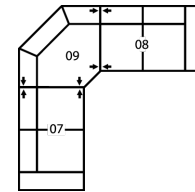

Depth - measured from the front edge of the seat cushion to the top of the back.

Width - measured from the widest point of the arm or arm pillow to the widest point of the opposite arm or arm pillow.

Arm Height - measured from the top of the arm to the floor.

94 x 63"

239 x 160cm

CONFIGURATION C2

95 x 94"

241 x 239cm

CONFIGURATION C3

135 x 49"

343 x 124cm

CONFIGURATION C4

127 x 104"

323 x 264cm

CONFIGURATION C5

157 x 52"

399 x 132cm

CONFIGURATION C6

113 x 95"

287 x 241cm

CONFIGURATION C7

104 x 104"

264 x 264cm