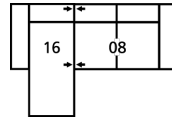

Reclining Chairs, Sofabed Mechanisms and Sofabed Mattresses - two year warranty

Seat Cushion Foam and Fibre-filled Components - five year pro-rated warranty

CONFIGURATION CH

118 x 94"

300 x 239cm

CONFIGURATION C1

94 x 63"

239 x 160cm

CONFIGURATION C2

95 x 94"

241 x 239cm

CONFIGURATION C3

135 x 49"

343 x 124cm

CONFIGURATION C4

127 x 104"

323 x 264cm

CONFIGURATION C5

157 x 52"

399 x 132cm

CONFIGURATION C6

113 x 95"