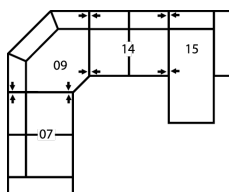

77504 BLANCO

Dimensions shown as Width x Depth x Height. Specifications are correct at time of printing and are subject to change without notice.
LHF - left hand facing RHF - right hand facing IA - inside arm to inside

Depth - measured from the front edge of the seat cushion to the top of the back.

Width - measured from the widest point of the arm or arm pillow to the widest point of the opposite arm or arm pillow.

Arm Height - measured from the top of the arm to the floor.

86 x 64"

218 x 163cm

CONFIGURATION C2

91 x 90"

231 x 229cm

CONFIGURATION C3

124 x 46"

315 x 117cm

CONFIGURATION C4

124 x 101"

315 x 257cm

CONFIGURATION C5

149 x 51"

378 x 130cm

CONFIGURATION C6

113 x 91"