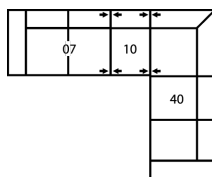

CONFIGURATION CH

114 x 90"

290 x 229cm