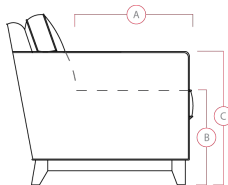

77504 BLANCO

Dimensions shown as Width x Depth x Height. Specifications are correct at time of printing and are subject to change without notice.
LHF - left hand facing RHF - right hand facing IA - inside arm to inside

Dimensions

A - Seat Depth - 21" / 53cm

B - Seat Height - 19" / 48cm

C - Arm Height - 25" / 64cm

Features

- Hardwood, softwood and engineered wood products; all joints pinned & glued for uniformity & strength
- Back: 11 or 12 gauge sinuous springs which are engineered to provide lasting comfort and strength
- Seat: 8 gauge sinuous wire springs for superior ride and comfort
- High resilience seat foam for superior durability and comfort
- Decorative Antique Nails