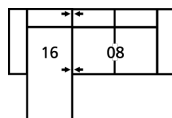

Reclining Chairs, Sofabed Mechanisms and Sofabed Mattresses - two year warranty

Seat Cushion Foam and Fibre-filled Components - five year pro-rated warranty

CONFIGURATION CH

114 x 90"

290 x 229cm

CONFIGURATION C1

86 x 64"

218 x 163cm

CONFIGURATION C2

91 x 90"

231 x 229cm

CONFIGURATION C3

124 x 46"

315 x 117cm