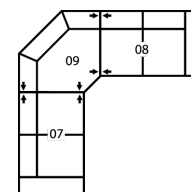

Depth - measured from the front edge of the seat cushion to the top of the back.

Width - measured from the widest point of the arm or arm pillow to the widest point of the opposite arm or arm pillow.

Arm Height - measured from the top of the arm to the floor.

86 x 64"

218 x 163cm

CONFIGURATION C2

91 x 90"

231 x 229cm

CONFIGURATION C3

124 x 46"

315 x 117cm

CONFIGURATION C4

124 x 101"

315 x 257cm

CONFIGURATION C5

149 x 51"

378 x 130cm

CONFIGURATION C6

113 x 91"

287 x 231cm

CONFIGURATION C7

101 x 101"

257 x 257cm