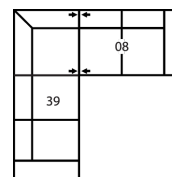

77504 BLANCO

Dimensions shown as Width x Depth x Height. Specifications are correct at time of printing and are subject to change without notice.
LHF - left hand facing RHF - right hand facing IA - inside arm to inside

Depth - measured from the front edge of the seat cushion to the top of the back.

Width - measured from the widest point of the arm or arm pillow to the widest point of the opposite arm or arm pillow.

Arm Height - measured from the top of the arm to the floor.

86 x 64"

218 x 163cm

CONFIGURATION C2

91 x 90"

231 x 229cm

CONFIGURATION C3

124 x 46"

315 x 117cm

CONFIGURATION C4

124 x 101"

315 x 257cm

CONFIGURATION C5

149 x 51"

378 x 130cm

CONFIGURATION C6

113 x 91"