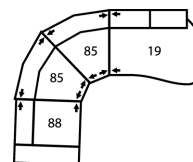

77504 BLANCO

Dimensions shown as Width x Depth x Height. Specifications are correct at time of printing and are subject to change without notice.
LHF - left hand facing RHF - right hand facing IA - inside arm to inside

86 x 64"

218 x 163cm

CONFIGURATION C2

91 x 90"

231 x 229cm

CONFIGURATION C3

124 x 46"

315 x 117cm

CONFIGURATION C4

124 x 101"

315 x 257cm

CONFIGURATION C5

149 x 51"

378 x 130cm

CONFIGURATION C6

113 x 91"

287 x 231cm

CONFIGURATION C7

101 x 101"

257 x 257cm