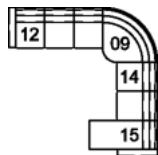

11 Corner Square
38 x 38 x 34"
96 x 97 x 87 cm

13 RHF Sofa
12 LHF Sofa
74 x 38 x 34"
188 x 97 x 87 cm

14 Armless Loveseat
46 x 38 x 34"
116 x 97 x 87 cm

15 RHF Chaise
16 LHF Chaise
31 x 60 x 34"
79 x 151 x 87 cm

19 RHF Bumper
20 LHF Bumper
54 x 42 x 34"
138 x 107 x 87 cm

40 RHF Sofa Split
39 LHF Sofa Split
91 x 38 x 34"
232 x 97 x 87 cm

74 Ottoman Rectangular
37 x 23 x 17"
94 x 59 x 44 cm

95 Chair w/2 Arms
39 x 38 x 34"
100 x 97 x 87 cm
IA: 20" / 51 cm

98 RHF Angled Loveseat
97 LHF Angled Loveseat
69 x 49 x 34"
176 x 124 x 87 cm

POPULAR CONFIGURATIONS

97/98
138 x 48"
351 x 122 cm

12/09/14/15
123 x 125"
313 x 318 cm

DIMENSIONS

Seat Depth: 21" / 53 cm
Seat Height: 19" / 48 cm
Arm Depth: 32" / 81 cm
Arm Height: 24" / 61 cm

Dimensions shown as Width x Depth x Height.

Dimensions are correct at the time of printing and are subject to change without notice. Actual measurements for each item may vary from what is shown here. Please allow up to a +/- 1 inch difference. Availability may vary by region.