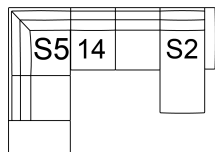

10 Armless Chair
26 x 37 x 35"
67 x 93 x 88 cm

11 Corner Square
37 x 37 x 35"
93 x 93 x 88 cm

14 Armless Loveseat
52 x 37 x 35"
133 x 93 x 88 cm

91 Apartment Sofa
80 x 37 x 35"
204 x 93 x 88 cm
IA: 63" / 161 cm

S1 Ottoman w/Storage
28 x 22 x 19"
72 x 56 x 47 cm

S2 RHF Chaise w/Storage
S3 LHF Chaise w/Storage
34 x 60 x 35"
87 x 153 x 88 cm

S4 RHF Corner Chaise w/Storage
S5 LHF Corner Chaise w/Storage
88 x 37 x 35"
224 x 93 x 88 cm

POPULAR CONFIGURATIONS

07/S2
94 x 60"
239 x 153 cm

S5/14/S2
122 x 88"
310 x 224 cm

DIMENSIONS

Seat Depth: 22" / 56 cm
Seat Height: 19" / 48 cm
Arm Depth: 35" / 89 cm
Arm Height: 26" / 66 cm

Dimensions shown as Width x Depth x Height.