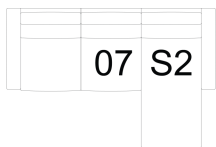

10 Armless Chair
26 x 37 x 35"
67 x 93 x 88 cm

11 Corner Square
37 x 37 x 35"
93 x 93 x 88 cm

14 Armless Loveseat
52 x 37 x 35"
133 x 93 x 88 cm

91 Apartment Sofa
80 x 37 x 35"
204 x 93 x 88 cm
IA: 63" / 161 cm

S1 Ottoman w/Storage
28 x 22 x 19"
72 x 56 x 47 cm

S2 RHF Chaise w/Storage
S3 LHF Chaise w/Storage
34 x 60 x 35"
87 x 153 x 88 cm

S4 RHF Corner Chaise w/Storage
S5 LHF Corner Chaise w/Storage
88 x 37 x 35"
224 x 93 x 88 cm

POPULAR CONFIGURATIONS

07/S2
94 x 60"
239 x 153 cm

S5/14/S2
122 x 88"
310 x 224 cm

DIMENSIONS

Seat Depth: 22" / 56 cm
Seat Height: 19" / 48 cm
Arm Depth: 35" / 89 cm
Arm Height: 26" / 66 cm

Dimensions shown as Width x Depth x Height.