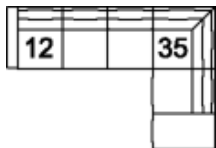

11 Corner Square
38 x 38 x 33"
97 x 97 x 84 cm

12 LHF Sofa
13 RHF Sofa
68 x 39 x 33"
173 x 98 x 84 cm

15 RHF Chaise
16 LHF Chaise
36 x 63 x 33"
92 x 159 x 84 cm

35 RHF Corner Chaise
36 LHF Corner Chaise
94 x 39 x 33"
239 x 98 x 84 cm

POPULAR CONFIGURATIONS

12/35
106 x 94"
270 x 239 cm

12/15
104 x 62"
265 x 158 cm

36/13
94 x 106"
239 x 270 cm

DIMENSIONS

Seat Depth: 22" / 56 cm
Seat Height: 19" / 48 cm
Arm Depth: 37" / 94 cm
Arm Height: 23" / 58 cm

Dimensions shown as Width x Depth x Height.

Dimensions are correct at the time of printing and are subject to change without notice. Actual measurements for each item may vary from what is shown here. Please allow up to a +/- 1 inch difference. Availability may vary by region.