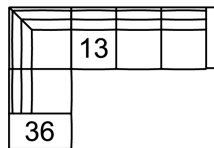

FUNCTION

N/A

COVERS

Fabric
Leather

01 Sofa
73 x 39 x 33"
186 x 98 x 84 cm
IA: 64" / 163 cm

02 Chair
33 x 39 x 33"
84 x 98 x 84 cm
IA: 24" / 61 cm

03 Loveseat
57 x 39 x 33"
145 x 98 x 84 cm
IA: 48" / 122 cm

04 Ottoman
27 x 27 x 18"
69 x 69 x 46 cm

11 Corner Square
38 x 38 x 33"
97 x 97 x 84 cm

12 LHF Sofa
13 RHF Sofa
68 x 39 x 33"
173 x 98 x 84 cm

15 RHF Chaise
16 LHF Chaise
36 x 63 x 33"
92 x 159 x 84 cm

35 RHF Corner Chaise
36 LHF Corner Chaise
94 x 39 x 33"
239 x 98 x 84 cm

POPULAR CONFIGURATIONS

12/35
106 x 94"
270 x 239 cm

12/15
104 x 62"
265 x 158 cm

36/13
94 x 106"
239 x 270 cm

DIMENSIONS

Seat Depth: 22" / 56 cm
Seat Height: 19" / 48 cm
Arm Depth: 37" / 94 cm
Arm Height: 23" / 58 cm

Dimensions shown as Width x Depth x Height.

Dimensions are correct at the time of printing and are subject to change without notice. Actual measurements for each item may vary from what is shown here. Please allow up to a +/- 1 inch difference. Availability may vary by region.