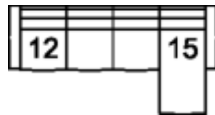

11 Corner Square
38 x 38 x 33"
97 x 97 x 84 cm

12 LHF Sofa
13 RHF Sofa
68 x 39 x 33"
173 x 98 x 84 cm

15 RHF Chaise
16 LHF Chaise
36 x 63 x 33"
92 x 159 x 84 cm

35 RHF Corner Chaise
36 LHF Corner Chaise
94 x 39 x 33"
239 x 98 x 84 cm

POPULAR CONFIGURATIONS

12/35
106 x 94"
270 x 239 cm

12/15
104 x 62"
265 x 158 cm

36/13
94 x 106"
239 x 270 cm

DIMENSIONS

Seat Depth: 22" / 56 cm
Seat Height: 19" / 48 cm
Arm Depth: 37" / 94 cm
Arm Height: 23" / 58 cm