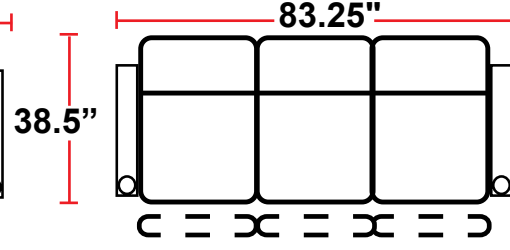

DIMENSIONS

- BACK HEIGHT FROM FLOOR: 42"
- SEAT WIDTH: 23.75"
- SEAT DEPTH: 23.75"
- SEAT HEIGHT: 20"
- ARM WIDTH: 6"
- DEPTH: 38.5"
- DEPTH WHEN RECLINED: 66"
- SPACE NEEDED FOR RECLINE: 4-6"

3901 - TWO-ARM POWER RECLINER

- 38.5"D x 35.75"W x 42"H

5201 -RIGHT-FACING STRAIGHT ARM POWER RECLINER

- 38.5"D x 29.75"W x 42"H

5301 -LEFT-FACING STRAIGHT ARM POWER RECLINER

- 38.5"D x 29.75"W x 42"H

5401 - ARMLESS POWER RECLINER

- 38.5"D x 23.75"W x 42"H

Back Height: 42"

3901
Two-Arm
Power Recliner

5201
Right Straight
Power Recliner

5301
Left Straight
Power Recliner

5401
Armless Power
Recliner

Configuration A
Straight Row of 2

Configuration B
Straight Row of 2
Loveseat

Configuration C
Straight Row of 3

Configuration D
Straight Row of 3,
Loveseat Left

Configuration E
Straight Row of 3,
Loveseat Right

Configuration F
Straight Row of 3
Sofa

Back Height: 42"

Configuration G
 Straight Row of 4