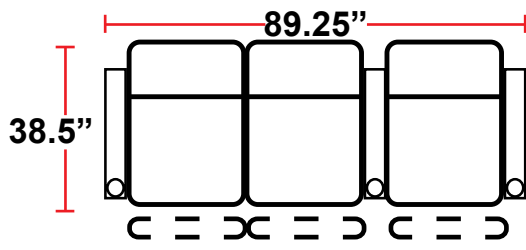

DIMENSIONS

- BACK HEIGHT FROM FLOOR: 42"
- SEAT WIDTH: 23.75"
- SEAT DEPTH: 23.75"
- SEAT HEIGHT: 20"
- ARM WIDTH: 6"
- DEPTH: 38.5"
- DEPTH WHEN RECLINED: 66"
- SPACE NEEDED FOR RECLINE: 4-6"

3901 - TWO-ARM POWER RECLINER

- 38.5"D x 35.75"W x 42"H

5201 -RIGHT-FACING STRAIGHT ARM POWER RECLINER

- 38.5"D x 29.75"W x 42"H

5301 -LEFT-FACING STRAIGHT ARM POWER RECLINER

- 38.5"D x 29.75"W x 42"H

5401 - ARMLESS POWER RECLINER

- 38.5"D x 23.75"W x 42"H

Back Height: 42"

3901
Two-Arm
Power Recliner

5201
Right Straight
Power Recliner

5301
Left Straight
Power Recliner

5401
Armless Power
Recliner

Configuration A
Straight Row of 2

Configuration B
Straight Row of 2
Loveseat

Configuration C
Straight Row of 3

Configuration D
Straight Row of 3,
Loveseat Left

Configuration E
Straight Row of 3,
Loveseat Right

Configuration F
Straight Row of 3
Sofa

Back Height: 42"

Configuration G
 Straight Row of 4