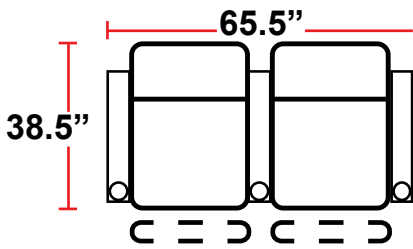

DIMENSIONS

- BACK HEIGHT FROM FLOOR: 42"
- SEAT WIDTH: 23.75"
- SEAT DEPTH: 23.75"
- SEAT HEIGHT: 20"
- ARM WIDTH: 6"
- DEPTH: 38.5"
- DEPTH WHEN RECLINED: 66"
- SPACE NEEDED FOR RECLINE: 4-6"

3901 - TWO-ARM POWER RECLINER

- 38.5"D x 35.75"W x 42"H

5201 -RIGHT-FACING STRAIGHT ARM POWER RECLINER

- 38.5"D x 29.75"W x 42"H

5301 -LEFT-FACING STRAIGHT ARM POWER RECLINER

- 38.5"D x 29.75"W x 42"H

5401 - ARMLESS POWER RECLINER

- 38.5"D x 23.75"W x 42"H

Back Height: 42"

3901
Two-Arm
Power Recliner

5201
Right Straight
Power Recliner

5301
Left Straight
Power Recliner

5401
Armless Power
Recliner

Configuration A
Straight Row of 2

Configuration B
Straight Row of 2
Loveseat

Configuration C
Straight Row of 3

Configuration D
Straight Row of 3,
Loveseat Left

Configuration E
Straight Row of 3,
Loveseat Right

Configuration F
Straight Row of 3
Sofa

Back Height: 42"

Configuration G
 Straight Row of 4