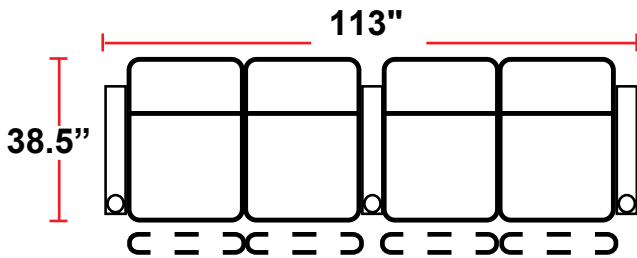

- 38.5"D x 35.75"W x 42"H

5201 -RIGHT-FACING STRAIGHT ARM POWER RECLINER

- 38.5"D x 29.75"W x 42"H

5301 -LEFT-FACING STRAIGHT ARM POWER RECLINER

- 38.5"D x 29.75"W x 42"H

5401 - ARMLESS POWER RECLINER

- 38.5"D x 23.75"W x 42"H

Back Height: 42"

3901
Two-Arm
Power Recliner

5201
Right Straight
Power Recliner

5301
Left Straight
Power Recliner

5401
Armless Power
Recliner

Configuration A
Straight Row of 2

Configuration B
Straight Row of 2
Loveseat

Configuration C
Straight Row of 3

Configuration D
Straight Row of 3,
Loveseat Left

Configuration E
Straight Row of 3,
Loveseat Right

Configuration F
Straight Row of 3
Sofa

Back Height: 42"

Configuration G
 Straight Row of 4

Configuration H
 Straight Row of 4 w/Loveseat

Configuration I
 Straight Row of 4 Double Loveseat

Configuration J
 Straight Row of 4 Sofa

Configuration K
 Straight Row of 5

Configuration L
 Straight Row of 5 w/Sofa