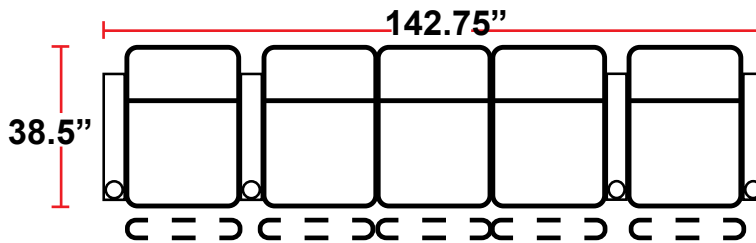

- 38.5"D x 35.75"W x 42"H

5201 -RIGHT-FACING STRAIGHT ARM POWER RECLINER

- 38.5"D x 29.75"W x 42"H

5301 -LEFT-FACING STRAIGHT ARM POWER RECLINER

- 38.5"D x 29.75"W x 42"H

5401 - ARMLESS POWER RECLINER

- 38.5"D x 23.75"W x 42"H

Back Height: 42"

3901
Two-Arm
Power Recliner

5201
Right Straight
Power Recliner

5301
Left Straight
Power Recliner

5401
Armless Power
Recliner

Configuration A
Straight Row of 2

Configuration B
Straight Row of 2
Loveseat

Configuration C
Straight Row of 3

Configuration D
Straight Row of 3,
Loveseat Left

Configuration E
Straight Row of 3,
Loveseat Right

Configuration F
Straight Row of 3
Sofa

Back Height: 42"

Configuration G
 Straight Row of 4

Configuration H
 Straight Row of 4 w/Loveseat

Configuration I
 Straight Row of 4 Double Loveseat

Configuration J
 Straight Row of 4 Sofa

Configuration K
 Straight Row of 5

Configuration L
 Straight Row of 5 w/Sofa