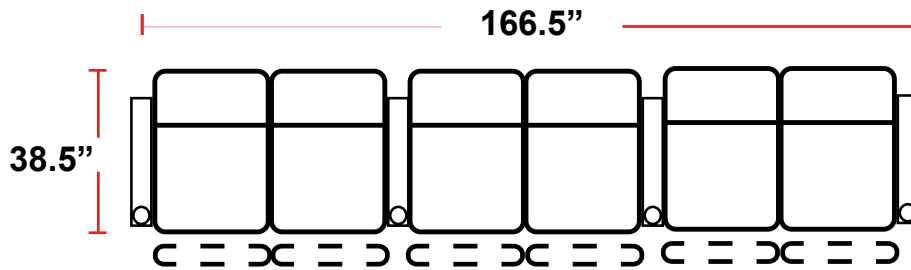

Configuration O
Straight Row of 6 Triple Loveseats