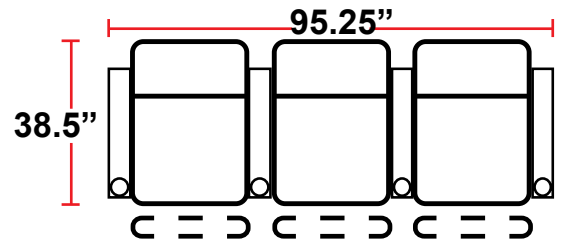

DIMENSIONS

- BACK HEIGHT FROM FLOOR: 42"
- SEAT WIDTH: 23.75"
- SEAT DEPTH: 23.75"
- SEAT HEIGHT: 20"
- ARM WIDTH: 6"
- DEPTH: 38.5"
- DEPTH WHEN RECLINED: 66"
- SPACE NEEDED FOR RECLINE: 4-6"

3901 - TWO-ARM POWER RECLINER

- 38.5"D x 35.75"W x 42"H

5201 -RIGHT-FACING STRAIGHT ARM POWER RECLINER

- 38.5"D x 29.75"W x 42"H

5301 -LEFT-FACING STRAIGHT ARM POWER RECLINER

- 38.5"D x 29.75"W x 42"H

5401 - ARMLESS POWER RECLINER

- 38.5"D x 23.75"W x 42"H

Back Height: 42"

3901
Two-Arm
Power Recliner

5201
Right Straight
Power Recliner

5301
Left Straight
Power Recliner

5401
Armless Power
Recliner

Configuration A
Straight Row of 2

Configuration B
Straight Row of 2
Loveseat

Configuration C
Straight Row of 3

Configuration D
Straight Row of 3,
Loveseat Left

Configuration E
Straight Row of 3,
Loveseat Right

Configuration F
Straight Row of 3
Sofa

Back Height: 42"

Configuration G
 Straight Row of 4