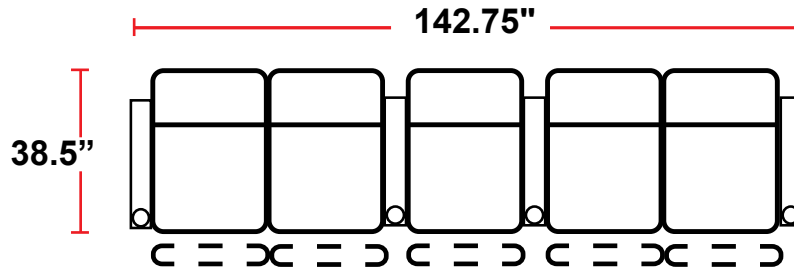

Back Height: 42"

Configuration M
Straight Row of 5 Double Loveseat
Captain's Chair