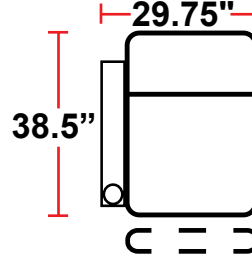

DIMENSIONS

- BACK HEIGHT FROM FLOOR: 42"
- SEAT WIDTH: 23.75"
- SEAT DEPTH: 23.75"
- SEAT HEIGHT: 20"
- ARM WIDTH: 6"
- DEPTH: 38.5"
- DEPTH WHEN RECLINED: 66"
- SPACE NEEDED FOR RECLINE: 4-6"

3901 - TWO-ARM POWER RECLINER

- 38.5"D x 35.75"W x 42"H

5201 -RIGHT-FACING STRAIGHT ARM POWER RECLINER

- 38.5"D x 29.75"W x 42"H

5301 -LEFT-FACING STRAIGHT ARM POWER RECLINER

- 38.5"D x 29.75"W x 42"H

5401 - ARMLESS POWER RECLINER

- 38.5"D x 23.75"W x 42"H

Back Height: 42"

3901
Two-Arm
Power Recliner

5201
Right Straight
Power Recliner

5301
Left Straight
Power Recliner

5401
Armless Power
Recliner

Configuration A
Straight Row of 2

Configuration B
Straight Row of 2
Loveseat

Configuration C
Straight Row of 3

Configuration D
Straight Row of 3,
Loveseat Left

Configuration E
Straight Row of 3,
Loveseat Right

Configuration F
Straight Row of 3
Sofa

Back Height: 42"

Configuration G
 Straight Row of 4