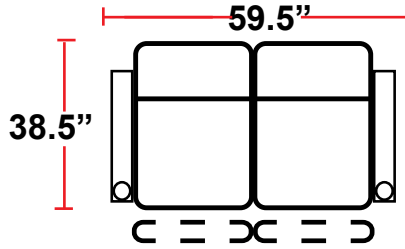

DIMENSIONS

- BACK HEIGHT FROM FLOOR: 42"
- SEAT WIDTH: 23.75"
- SEAT DEPTH: 23.75"
- SEAT HEIGHT: 20"
- ARM WIDTH: 6"
- DEPTH: 38.5"
- DEPTH WHEN RECLINED: 66"
- SPACE NEEDED FOR RECLINE: 4-6"

3901 - TWO-ARM POWER RECLINER

- 38.5"D x 35.75"W x 42"H

5201 -RIGHT-FACING STRAIGHT ARM POWER RECLINER

- 38.5"D x 29.75"W x 42"H

5301 -LEFT-FACING STRAIGHT ARM POWER RECLINER

- 38.5"D x 29.75"W x 42"H

5401 - ARMLESS POWER RECLINER

- 38.5"D x 23.75"W x 42"H

Back Height: 42"

3901
Two-Arm
Power Recliner

5201
Right Straight
Power Recliner

5301
Left Straight
Power Recliner

5401
Armless Power
Recliner

Configuration A
Straight Row of 2

Configuration B
Straight Row of 2
Loveseat

Configuration C
Straight Row of 3

Configuration D
Straight Row of 3,
Loveseat Left

Configuration E
Straight Row of 3,
Loveseat Right

Configuration F
Straight Row of 3
Sofa

Back Height: 42"

Configuration G
 Straight Row of 4