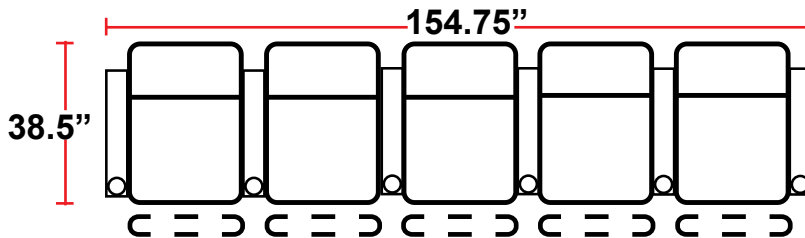

- 38.5"D x 35.75"W x 42"H

5201 -RIGHT-FACING STRAIGHT ARM POWER RECLINER

- 38.5"D x 29.75"W x 42"H

5301 -LEFT-FACING STRAIGHT ARM POWER RECLINER

- 38.5"D x 29.75"W x 42"H

5401 - ARMLESS POWER RECLINER

- 38.5"D x 23.75"W x 42"H

Back Height: 42"

3901
Two-Arm
Power Recliner

5201
Right Straight
Power Recliner

5301
Left Straight
Power Recliner

5401
Armless Power
Recliner

Configuration A
Straight Row of 2

Configuration B
Straight Row of 2
Loveseat

Configuration C
Straight Row of 3

Configuration D
Straight Row of 3,
Loveseat Left

Configuration E
Straight Row of 3,
Loveseat Right

Configuration F
Straight Row of 3
Sofa

Back Height: 42"

Configuration G
 Straight Row of 4

Configuration H
 Straight Row of 4 w/Loveseat

Configuration I
 Straight Row of 4 Double Loveseat

Configuration J
 Straight Row of 4 Sofa

Configuration K
 Straight Row of 5

Configuration L
 Straight Row of 5 w/Sofa