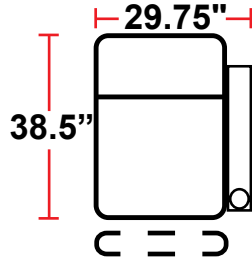

DIMENSIONS

- BACK HEIGHT FROM FLOOR: 42"
- SEAT WIDTH: 23.75"
- SEAT DEPTH: 23.75"
- SEAT HEIGHT: 20"
- ARM WIDTH: 6"
- DEPTH: 38.5"
- DEPTH WHEN RECLINED: 66"
- SPACE NEEDED FOR RECLINE: 4-6"

3901 - TWO-ARM POWER RECLINER

- 38.5"D x 35.75"W x 42"H

5201 -RIGHT-FACING STRAIGHT ARM POWER RECLINER

- 38.5"D x 29.75"W x 42"H

5301 -LEFT-FACING STRAIGHT ARM POWER RECLINER

- 38.5"D x 29.75"W x 42"H

5401 - ARMLESS POWER RECLINER

- 38.5"D x 23.75"W x 42"H

Back Height: 42"

3901
Two-Arm
Power Recliner

5201
Right Straight
Power Recliner

5301
Left Straight
Power Recliner

5401
Armless Power
Recliner

Configuration A
Straight Row of 2

Configuration B
Straight Row of 2
Loveseat

Configuration C
Straight Row of 3

Configuration D
Straight Row of 3,
Loveseat Left

Configuration E
Straight Row of 3,
Loveseat Right

Configuration F
Straight Row of 3
Sofa

Back Height: 42"

Configuration G
 Straight Row of 4