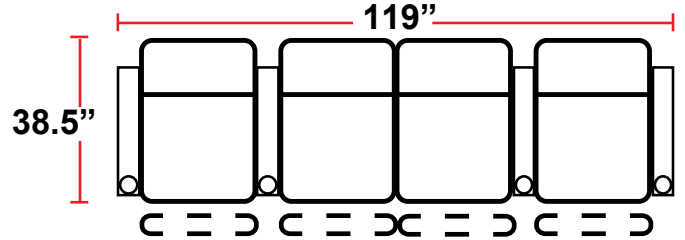

- 38.5"D x 35.75"W x 42"H

5201 -RIGHT-FACING STRAIGHT ARM POWER RECLINER

- 38.5"D x 29.75"W x 42"H

5301 -LEFT-FACING STRAIGHT ARM POWER RECLINER

- 38.5"D x 29.75"W x 42"H

5401 - ARMLESS POWER RECLINER

- 38.5"D x 23.75"W x 42"H

Back Height: 42"

3901
Two-Arm
Power Recliner

5201
Right Straight
Power Recliner

5301
Left Straight
Power Recliner

5401
Armless Power
Recliner

Configuration A
Straight Row of 2

Configuration B
Straight Row of 2
Loveseat

Configuration C
Straight Row of 3

Configuration D
Straight Row of 3,
Loveseat Left

Configuration E
Straight Row of 3,
Loveseat Right

Configuration F
Straight Row of 3
Sofa

Back Height: 42"

Configuration G
 Straight Row of 4

Configuration H
 Straight Row of 4 w/Loveseat

Configuration I
 Straight Row of 4 Double Loveseat

Configuration J
 Straight Row of 4 Sofa

Configuration K
 Straight Row of 5

Configuration L
 Straight Row of 5 w/Sofa