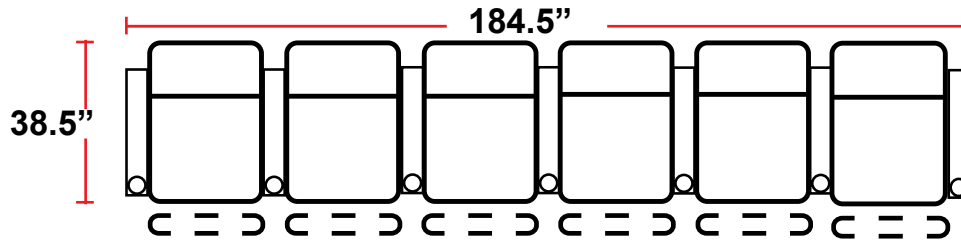

Configuration N
Straight Row of 6