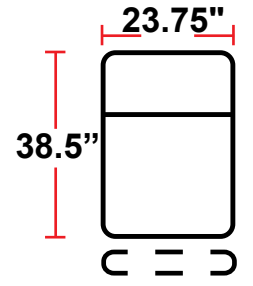

DIMENSIONS

- BACK HEIGHT FROM FLOOR: 42"
- SEAT WIDTH: 23.75"
- SEAT DEPTH: 23.75"
- SEAT HEIGHT: 20"
- ARM WIDTH: 6"
- DEPTH: 38.5"
- DEPTH WHEN RECLINED: 66"
- SPACE NEEDED FOR RECLINE: 4-6"

3901 - TWO-ARM POWER RECLINER

- 38.5"D x 35.75"W x 42"H

5201 -RIGHT-FACING STRAIGHT ARM POWER RECLINER

- 38.5"D x 29.75"W x 42"H

5301 -LEFT-FACING STRAIGHT ARM POWER RECLINER

- 38.5"D x 29.75"W x 42"H

5401 - ARMLESS POWER RECLINER

- 38.5"D x 23.75"W x 42"H

Back Height: 42"

3901
Two-Arm
Power Recliner

5201
Right Straight
Power Recliner

5301
Left Straight
Power Recliner

5401
Armless Power
Recliner

Configuration A
Straight Row of 2

Configuration B
Straight Row of 2
Loveseat

Configuration C
Straight Row of 3

Configuration D
Straight Row of 3,
Loveseat Left

Configuration E
Straight Row of 3,
Loveseat Right

Configuration F
Straight Row of 3
Sofa

Back Height: 42"

Configuration G
 Straight Row of 4