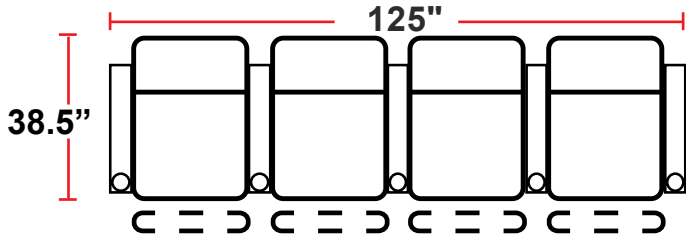

- 38.5"D x 35.75"W x 42"H

5201 -RIGHT-FACING STRAIGHT ARM POWER RECLINER

- 38.5"D x 29.75"W x 42"H

5301 -LEFT-FACING STRAIGHT ARM POWER RECLINER

- 38.5"D x 29.75"W x 42"H

5401 - ARMLESS POWER RECLINER

- 38.5"D x 23.75"W x 42"H

Back Height: 42"

3901
Two-Arm
Power Recliner

5201
Right Straight
Power Recliner

5301
Left Straight
Power Recliner

5401
Armless Power
Recliner

Configuration A
Straight Row of 2

Configuration B
Straight Row of 2
Loveseat

Configuration C
Straight Row of 3

Configuration D
Straight Row of 3,
Loveseat Left

Configuration E
Straight Row of 3,
Loveseat Right

Configuration F
Straight Row of 3
Sofa

Back Height: 42"

Configuration G
 Straight Row of 4

Configuration H
 Straight Row of 4 w/Loveseat

Configuration I
 Straight Row of 4 Double Loveseat

Configuration J
 Straight Row of 4 Sofa

Configuration K
 Straight Row of 5

Configuration L
 Straight Row of 5 w/Sofa