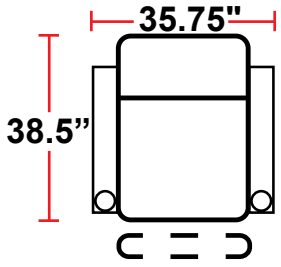

DIMENSIONS

- BACK HEIGHT FROM FLOOR: 42"
- SEAT WIDTH: 23.75"
- SEAT DEPTH: 23.75"
- SEAT HEIGHT: 20"
- ARM WIDTH: 6"
- DEPTH: 38.5"
- DEPTH WHEN RECLINED: 66"
- SPACE NEEDED FOR RECLINE: 4-6"

3901 - TWO-ARM POWER RECLINER

- 38.5"D x 35.75"W x 42"H

5201 -RIGHT-FACING STRAIGHT ARM POWER RECLINER

- 38.5"D x 29.75"W x 42"H

5301 -LEFT-FACING STRAIGHT ARM POWER RECLINER

- 38.5"D x 29.75"W x 42"H

5401 - ARMLESS POWER RECLINER

- 38.5"D x 23.75"W x 42"H

Back Height: 42"

3901
Two-Arm
Power Recliner

5201
Right Straight
Power Recliner

5301
Left Straight
Power Recliner

5401
Armless Power
Recliner

Configuration A
Straight Row of 2

Configuration B
Straight Row of 2
Loveseat

Configuration C
Straight Row of 3

Configuration D
Straight Row of 3,
Loveseat Left

Configuration E
Straight Row of 3,
Loveseat Right

Configuration F
Straight Row of 3
Sofa

Back Height: 42"

Configuration G
 Straight Row of 4