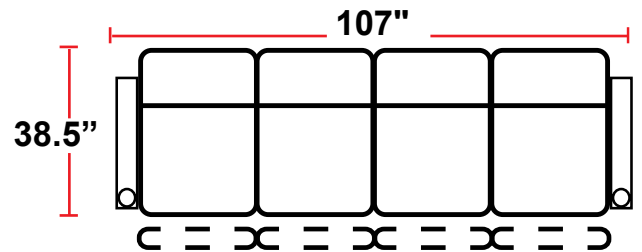

- 38.5"D x 35.75"W x 42"H

5201 -RIGHT-FACING STRAIGHT ARM POWER RECLINER

- 38.5"D x 29.75"W x 42"H

5301 -LEFT-FACING STRAIGHT ARM POWER RECLINER

- 38.5"D x 29.75"W x 42"H

5401 - ARMLESS POWER RECLINER

- 38.5"D x 23.75"W x 42"H

Back Height: 42"

3901
Two-Arm
Power Recliner

5201
Right Straight
Power Recliner

5301
Left Straight
Power Recliner

5401
Armless Power
Recliner

Configuration A
Straight Row of 2

Configuration B
Straight Row of 2
Loveseat

Configuration C
Straight Row of 3

Configuration D
Straight Row of 3,
Loveseat Left

Configuration E
Straight Row of 3,
Loveseat Right

Configuration F
Straight Row of 3
Sofa

Back Height: 42"

Configuration G
 Straight Row of 4

Configuration H
 Straight Row of 4 w/Loveseat

Configuration I
 Straight Row of 4 Double Loveseat

Configuration J
 Straight Row of 4 Sofa

Configuration K
 Straight Row of 5

Configuration L
 Straight Row of 5 w/Sofa