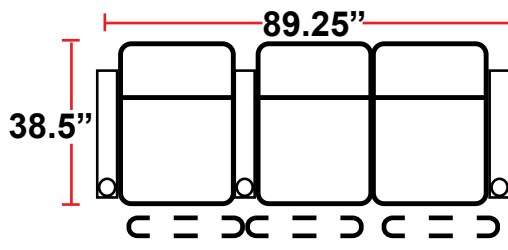

DIMENSIONS

- BACK HEIGHT FROM FLOOR: 42"
- SEAT WIDTH: 23.75"
- SEAT DEPTH: 23.75"
- SEAT HEIGHT: 20"
- ARM WIDTH: 6"
- DEPTH: 38.5"
- DEPTH WHEN RECLINED: 66"
- SPACE NEEDED FOR RECLINE: 4-6"

3901 - TWO-ARM POWER RECLINER

- 38.5"D x 35.75"W x 42"H

5201 -RIGHT-FACING STRAIGHT ARM POWER RECLINER

- 38.5"D x 29.75"W x 42"H

5301 -LEFT-FACING STRAIGHT ARM POWER RECLINER

- 38.5"D x 29.75"W x 42"H

5401 - ARMLESS POWER RECLINER

- 38.5"D x 23.75"W x 42"H

Back Height: 42"

3901
Two-Arm
Power Recliner

5201
Right Straight
Power Recliner

5301
Left Straight
Power Recliner

5401
Armless Power
Recliner

Configuration A
Straight Row of 2

Configuration B
Straight Row of 2
Loveseat

Configuration C
Straight Row of 3

Configuration D
Straight Row of 3,
Loveseat Left

Configuration E
Straight Row of 3,
Loveseat Right

Configuration F
Straight Row of 3
Sofa

Back Height: 42"

Configuration G
 Straight Row of 4