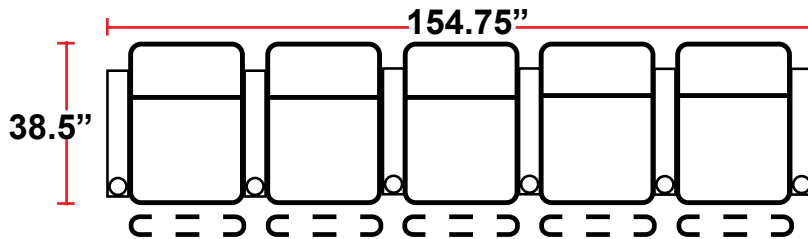

- 38.5"D x 35.75"W x 42"H

5201 - RIGHT-FACING STRAIGHT ARM POWER RECLINER

- 38.5"D x 29.75"W x 42"H

5301 - LEFT-FACING STRAIGHT ARM POWER RECLINER

- 38.5"D x 29.75"W x 42"H

5401 - ARMLESS POWER RECLINER

- 38.5"D x 23.75"W x 42"H

Back Height: 42"

3901
 Two-Arm
 Power Recliner

5201
 Right Straight
 Power Recliner

5301
 Left Straight
 Power Recliner

5401
 Armless Power
 Recliner

Configuration A
 Straight Row of 2

Configuration B
 Straight Row of 2 Loveseat

Configuration C
 Straight Row of 3

Configuration D
 Straight Row of 3,
 Loveseat Left

Configuration E
 Straight Row of 3,
 Loveseat Right

Configuration F
 Straight Row of 3 Sofa

Back Height: 42"

Configuration G
Straight Row of 4

Configuration H
Straight Row of 4 w/Loveseat

Configuration I
Straight Row of 4 Double Loveseat

Configuration J
Straight Row of 4 Sofa

Configuration K
Straight Row of 5

Configuration L
Straight Row of 5 w/Sofa