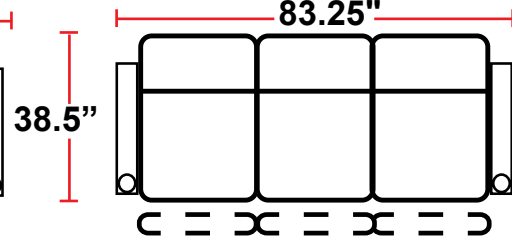

DIMENSIONS

- BACK HEIGHT FROM FLOOR: 42"
- SEAT WIDTH: 23.75"
- SEAT DEPTH: 23.75"
- SEAT HEIGHT: 20"
- ARM WIDTH: 6"
- DEPTH: 38.5"
- DEPTH WHEN RECLINED: 66"
- SPACE NEEDED FOR RECLINE: 4-6"

3901 - TWO-ARM POWER RECLINER

- 38.5"D x 35.75"W x 42"H

5201 - RIGHT-FACING STRAIGHT ARM POWER RECLINER

- 38.5"D x 29.75"W x 42"H

5301 - LEFT-FACING STRAIGHT ARM POWER RECLINER

- 38.5"D x 29.75"W x 42"H

5401 - ARMLESS POWER RECLINER

- 38.5"D x 23.75"W x 42"H

Back Height: 42"

3901
 Two-Arm
 Power Recliner

5201
 Right Straight
 Power Recliner

5301
 Left Straight
 Power Recliner

5401
 Armless Power
 Recliner

Configuration A
 Straight Row of 2

Configuration B
 Straight Row of 2 Loveseat

Configuration C
 Straight Row of 3

Configuration D
 Straight Row of 3,
 Loveseat Left

Configuration E
 Straight Row of 3,
 Loveseat Right

Configuration F
 Straight Row of 3 Sofa

Back Height: 42"

Configuration G
Straight Row of 4