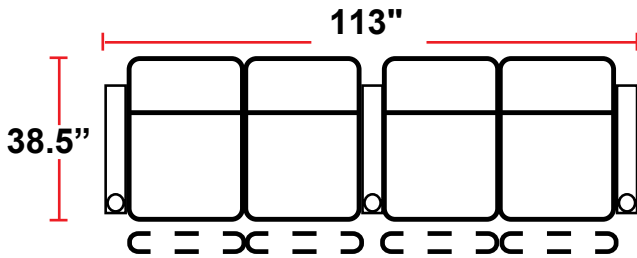

- 38.5"D x 35.75"W x 42"H

5201 - RIGHT-FACING STRAIGHT ARM POWER RECLINER

- 38.5"D x 29.75"W x 42"H

5301 - LEFT-FACING STRAIGHT ARM POWER RECLINER

- 38.5"D x 29.75"W x 42"H

5401 - ARMLESS POWER RECLINER

- 38.5"D x 23.75"W x 42"H

Back Height: 42"

3901
 Two-Arm
 Power Recliner

5201
 Right Straight
 Power Recliner

5301
 Left Straight
 Power Recliner

5401
 Armless Power
 Recliner

Configuration A
 Straight Row of 2

Configuration B
 Straight Row of 2 Loveseat

Configuration C
 Straight Row of 3

Configuration D
 Straight Row of 3,
 Loveseat Left

Configuration E
 Straight Row of 3,
 Loveseat Right

Configuration F
 Straight Row of 3 Sofa

Back Height: 42"

Configuration G
Straight Row of 4

Configuration H
Straight Row of 4 w/Loveseat

Configuration I
Straight Row of 4 Double Loveseat

Configuration J
Straight Row of 4 Sofa

Configuration K
Straight Row of 5

Configuration L
Straight Row of 5 w/Sofa