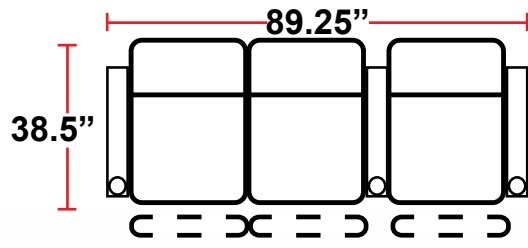

DIMENSIONS

- BACK HEIGHT FROM FLOOR: 42"
- SEAT WIDTH: 23.75"
- SEAT DEPTH: 23.75"
- SEAT HEIGHT: 20"
- ARM WIDTH: 6"
- DEPTH: 38.5"
- DEPTH WHEN RECLINED: 66"
- SPACE NEEDED FOR RECLINE: 4-6"

3901 - TWO-ARM POWER RECLINER

- 38.5"D x 35.75"W x 42"H

5201 - RIGHT-FACING STRAIGHT ARM POWER RECLINER

- 38.5"D x 29.75"W x 42"H

5301 - LEFT-FACING STRAIGHT ARM POWER RECLINER

- 38.5"D x 29.75"W x 42"H

5401 - ARMLESS POWER RECLINER

- 38.5"D x 23.75"W x 42"H

Back Height: 42"

3901
 Two-Arm
 Power Recliner

5201
 Right Straight
 Power Recliner

5301
 Left Straight
 Power Recliner

5401
 Armless Power
 Recliner

Configuration A
 Straight Row of 2

Configuration B
 Straight Row of 2 Loveseat

Configuration C
 Straight Row of 3

Configuration D
 Straight Row of 3,
 Loveseat Left

Configuration E
 Straight Row of 3,
 Loveseat Right

Configuration F
 Straight Row of 3 Sofa

Back Height: 42"

Configuration G
Straight Row of 4