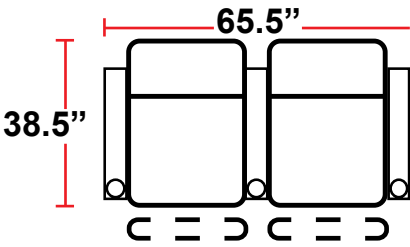

DIMENSIONS

- BACK HEIGHT FROM FLOOR: 42"
- SEAT WIDTH: 23.75"
- SEAT DEPTH: 23.75"
- SEAT HEIGHT: 20"
- ARM WIDTH: 6"
- DEPTH: 38.5"
- DEPTH WHEN RECLINED: 66"
- SPACE NEEDED FOR RECLINE: 4-6"

3901 - TWO-ARM POWER RECLINER

- 38.5"D x 35.75"W x 42"H

5201 - RIGHT-FACING STRAIGHT ARM POWER RECLINER

- 38.5"D x 29.75"W x 42"H

5301 - LEFT-FACING STRAIGHT ARM POWER RECLINER

- 38.5"D x 29.75"W x 42"H

5401 - ARMLESS POWER RECLINER

- 38.5"D x 23.75"W x 42"H

Back Height: 42"

3901
 Two-Arm
 Power Recliner

5201
 Right Straight
 Power Recliner

5301
 Left Straight
 Power Recliner

5401
 Armless Power
 Recliner

Configuration A
 Straight Row of 2

Configuration B
 Straight Row of 2 Loveseat

Configuration C
 Straight Row of 3

Configuration D
 Straight Row of 3,
 Loveseat Left

Configuration E
 Straight Row of 3,
 Loveseat Right

Configuration F
 Straight Row of 3 Sofa

Back Height: 42"

Configuration G
Straight Row of 4