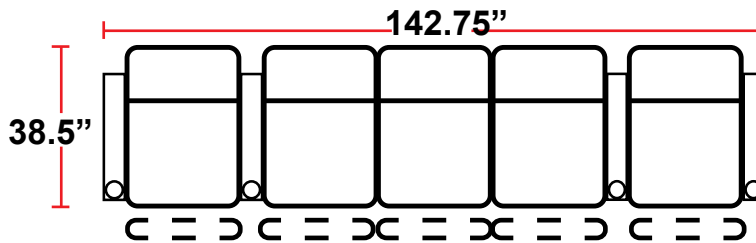

- 38.5"D x 35.75"W x 42"H

5201 - RIGHT-FACING STRAIGHT ARM POWER RECLINER

- 38.5"D x 29.75"W x 42"H

5301 - LEFT-FACING STRAIGHT ARM POWER RECLINER

- 38.5"D x 29.75"W x 42"H

5401 - ARMLESS POWER RECLINER

- 38.5"D x 23.75"W x 42"H

Back Height: 42"

3901
 Two-Arm
 Power Recliner

5201
 Right Straight
 Power Recliner

5301
 Left Straight
 Power Recliner

5401
 Armless Power
 Recliner

Configuration A
 Straight Row of 2

Configuration B
 Straight Row of 2 Loveseat

Configuration C
 Straight Row of 3

Configuration D
 Straight Row of 3,
 Loveseat Left

Configuration E
 Straight Row of 3,
 Loveseat Right

Configuration F
 Straight Row of 3 Sofa

Back Height: 42"

Configuration G
Straight Row of 4

Configuration H
Straight Row of 4 w/Loveseat

Configuration I
Straight Row of 4 Double Loveseat

Configuration J
Straight Row of 4 Sofa

Configuration K
Straight Row of 5

Configuration L
Straight Row of 5 w/Sofa