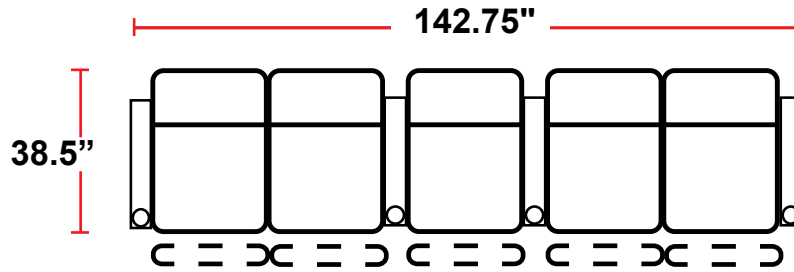

Back Height: 42"

Configuration M
Straight Row of 5 Double Loveseat
Captain's Chair