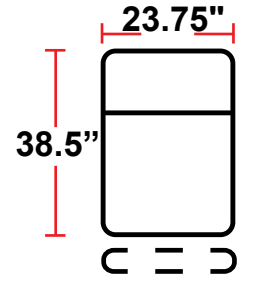

DIMENSIONS

- BACK HEIGHT FROM FLOOR: 42"
- SEAT WIDTH: 23.75"
- SEAT DEPTH: 23.75"
- SEAT HEIGHT: 20"
- ARM WIDTH: 6"
- DEPTH: 38.5"
- DEPTH WHEN RECLINED: 66"
- SPACE NEEDED FOR RECLINE: 4-6"

3901 - TWO-ARM POWER RECLINER

- 38.5"D x 35.75"W x 42"H

5201 - RIGHT-FACING STRAIGHT ARM POWER RECLINER

- 38.5"D x 29.75"W x 42"H

5301 - LEFT-FACING STRAIGHT ARM POWER RECLINER

- 38.5"D x 29.75"W x 42"H

5401 - ARMLESS POWER RECLINER

- 38.5"D x 23.75"W x 42"H

Back Height: 42"

3901
 Two-Arm
 Power Recliner

5201
 Right Straight
 Power Recliner

5301
 Left Straight
 Power Recliner

5401
 Armless Power
 Recliner

Configuration A
 Straight Row of 2

Configuration B
 Straight Row of 2 Loveseat

Configuration C
 Straight Row of 3

Configuration D
 Straight Row of 3,
 Loveseat Left

Configuration E
 Straight Row of 3,
 Loveseat Right

Configuration F
 Straight Row of 3 Sofa

Back Height: 42"

Configuration G
Straight Row of 4