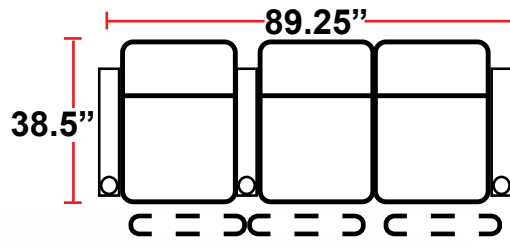

DIMENSIONS

- BACK HEIGHT FROM FLOOR: 42"
- SEAT WIDTH: 23.75"
- SEAT DEPTH: 23.75"
- SEAT HEIGHT: 20"
- ARM WIDTH: 6"
- DEPTH: 38.5"
- DEPTH WHEN RECLINED: 66"
- SPACE NEEDED FOR RECLINE: 4-6"

3901 - TWO-ARM POWER RECLINER

- 38.5"D x 35.75"W x 42"H

5201 - RIGHT-FACING STRAIGHT ARM POWER RECLINER

- 38.5"D x 29.75"W x 42"H

5301 - LEFT-FACING STRAIGHT ARM POWER RECLINER

- 38.5"D x 29.75"W x 42"H

5401 - ARMLESS POWER RECLINER

- 38.5"D x 23.75"W x 42"H

Back Height: 42"

3901
 Two-Arm
 Power Recliner

5201
 Right Straight
 Power Recliner

5301
 Left Straight
 Power Recliner

5401
 Armless Power
 Recliner

Configuration A
 Straight Row of 2

Configuration B
 Straight Row of 2 Loveseat

Configuration C
 Straight Row of 3

Configuration D
 Straight Row of 3,
 Loveseat Left

Configuration E
 Straight Row of 3,
 Loveseat Right

Configuration F
 Straight Row of 3 Sofa

Back Height: 42"

Configuration G
Straight Row of 4