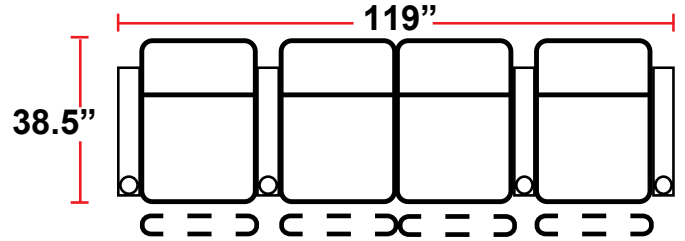

- 38.5"D x 35.75"W x 42"H

5201 - RIGHT-FACING STRAIGHT ARM POWER RECLINER

- 38.5"D x 29.75"W x 42"H

5301 - LEFT-FACING STRAIGHT ARM POWER RECLINER

- 38.5"D x 29.75"W x 42"H

5401 - ARMLESS POWER RECLINER

- 38.5"D x 23.75"W x 42"H

Back Height: 42"

3901
 Two-Arm
 Power Recliner

5201
 Right Straight
 Power Recliner

5301
 Left Straight
 Power Recliner

5401
 Armless Power
 Recliner

Configuration A
 Straight Row of 2

Configuration B
 Straight Row of 2 Loveseat

Configuration C
 Straight Row of 3

Configuration D
 Straight Row of 3,
 Loveseat Left

Configuration E
 Straight Row of 3,
 Loveseat Right

Configuration F
 Straight Row of 3 Sofa

Back Height: 42"

Configuration G
Straight Row of 4

Configuration H
Straight Row of 4 w/Loveseat

Configuration I
Straight Row of 4 Double Loveseat

Configuration J
Straight Row of 4 Sofa

Configuration K
Straight Row of 5

Configuration L
Straight Row of 5 w/Sofa