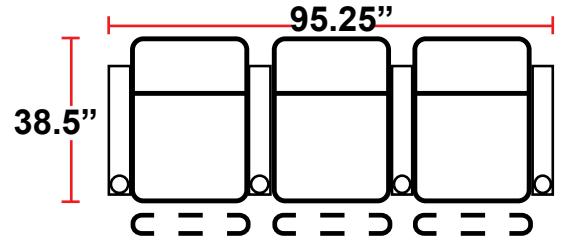

DIMENSIONS

- BACK HEIGHT FROM FLOOR: 42"
- SEAT WIDTH: 23.75"
- SEAT DEPTH: 23.75"
- SEAT HEIGHT: 20"
- ARM WIDTH: 6"
- DEPTH: 38.5"
- DEPTH WHEN RECLINED: 66"
- SPACE NEEDED FOR RECLINE: 4-6"

3901 - TWO-ARM POWER RECLINER

- 38.5"D x 35.75"W x 42"H

5201 - RIGHT-FACING STRAIGHT ARM POWER RECLINER

- 38.5"D x 29.75"W x 42"H

5301 - LEFT-FACING STRAIGHT ARM POWER RECLINER

- 38.5"D x 29.75"W x 42"H

5401 - ARMLESS POWER RECLINER

- 38.5"D x 23.75"W x 42"H

Back Height: 42"

3901
 Two-Arm
 Power Recliner

5201
 Right Straight
 Power Recliner

5301
 Left Straight
 Power Recliner

5401
 Armless Power
 Recliner

Configuration A
 Straight Row of 2

Configuration B
 Straight Row of 2 Loveseat

Configuration C
 Straight Row of 3

Configuration D
 Straight Row of 3,
 Loveseat Left

Configuration E
 Straight Row of 3,
 Loveseat Right

Configuration F
 Straight Row of 3 Sofa

Back Height: 42"

Configuration G
Straight Row of 4