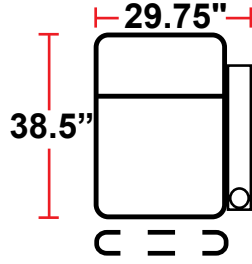

DIMENSIONS

- BACK HEIGHT FROM FLOOR: 42"
- SEAT WIDTH: 23.75"
- SEAT DEPTH: 23.75"
- SEAT HEIGHT: 20"
- ARM WIDTH: 6"
- DEPTH: 38.5"
- DEPTH WHEN RECLINED: 66"
- SPACE NEEDED FOR RECLINE: 4-6"

3901 - TWO-ARM POWER RECLINER

- 38.5"D x 35.75"W x 42"H

5201 - RIGHT-FACING STRAIGHT ARM POWER RECLINER

- 38.5"D x 29.75"W x 42"H

5301 - LEFT-FACING STRAIGHT ARM POWER RECLINER

- 38.5"D x 29.75"W x 42"H

5401 - ARMLESS POWER RECLINER

- 38.5"D x 23.75"W x 42"H

Back Height: 42"

3901
 Two-Arm
 Power Recliner

5201
 Right Straight
 Power Recliner

5301
 Left Straight
 Power Recliner

5401
 Armless Power
 Recliner

Configuration A
 Straight Row of 2

Configuration B
 Straight Row of 2 Loveseat

Configuration C
 Straight Row of 3

Configuration D
 Straight Row of 3,
 Loveseat Left

Configuration E
 Straight Row of 3,
 Loveseat Right

Configuration F
 Straight Row of 3 Sofa

Back Height: 42"

Configuration G
Straight Row of 4