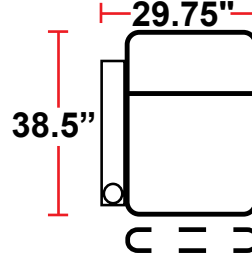

DIMENSIONS

- BACK HEIGHT FROM FLOOR: 42"
- SEAT WIDTH: 23.75"
- SEAT DEPTH: 23.75"
- SEAT HEIGHT: 20"
- ARM WIDTH: 6"
- DEPTH: 38.5"
- DEPTH WHEN RECLINED: 66"
- SPACE NEEDED FOR RECLINE: 4-6"

3901 - TWO-ARM POWER RECLINER

- 38.5"D x 35.75"W x 42"H

5201 - RIGHT-FACING STRAIGHT ARM POWER RECLINER

- 38.5"D x 29.75"W x 42"H

5301 - LEFT-FACING STRAIGHT ARM POWER RECLINER

- 38.5"D x 29.75"W x 42"H

5401 - ARMLESS POWER RECLINER

- 38.5"D x 23.75"W x 42"H

Back Height: 42"

3901
 Two-Arm
 Power Recliner

5201
 Right Straight
 Power Recliner

5301
 Left Straight
 Power Recliner

5401
 Armless Power
 Recliner

Configuration A
 Straight Row of 2

Configuration B
 Straight Row of 2 Loveseat

Configuration C
 Straight Row of 3

Configuration D
 Straight Row of 3,
 Loveseat Left

Configuration E
 Straight Row of 3,
 Loveseat Right

Configuration F
 Straight Row of 3 Sofa

Back Height: 42"

Configuration G
Straight Row of 4