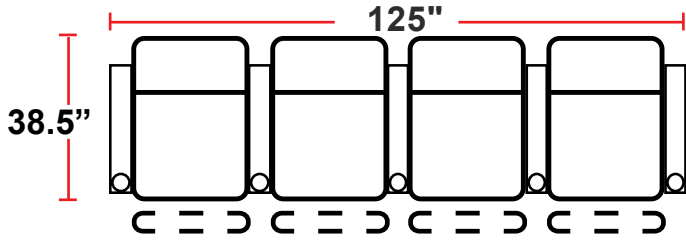

- 38.5"D x 35.75"W x 42"H

5201 - RIGHT-FACING STRAIGHT ARM POWER RECLINER

- 38.5"D x 29.75"W x 42"H

5301 - LEFT-FACING STRAIGHT ARM POWER RECLINER

- 38.5"D x 29.75"W x 42"H

5401 - ARMLESS POWER RECLINER

- 38.5"D x 23.75"W x 42"H

Back Height: 42"

3901
 Two-Arm
 Power Recliner

5201
 Right Straight
 Power Recliner

5301
 Left Straight
 Power Recliner

5401
 Armless Power
 Recliner

Configuration A
 Straight Row of 2

Configuration B
 Straight Row of 2 Loveseat

Configuration C
 Straight Row of 3

Configuration D
 Straight Row of 3,
 Loveseat Left

Configuration E
 Straight Row of 3,
 Loveseat Right

Configuration F
 Straight Row of 3 Sofa

Back Height: 42"

Configuration G
Straight Row of 4

Configuration H
Straight Row of 4 w/Loveseat

Configuration I
Straight Row of 4 Double Loveseat

Configuration J
Straight Row of 4 Sofa

Configuration K
Straight Row of 5

Configuration L
Straight Row of 5 w/Sofa