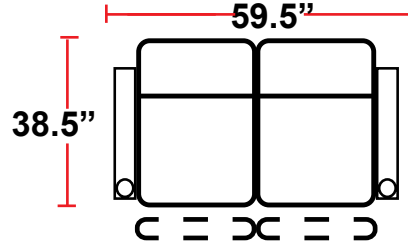

DIMENSIONS

- BACK HEIGHT FROM FLOOR: 42"
- SEAT WIDTH: 23.75"
- SEAT DEPTH: 23.75"
- SEAT HEIGHT: 20"
- ARM WIDTH: 6"
- DEPTH: 38.5"
- DEPTH WHEN RECLINED: 66"
- SPACE NEEDED FOR RECLINE: 4-6"

3901 - TWO-ARM POWER RECLINER

- 38.5"D x 35.75"W x 42"H

5201 - RIGHT-FACING STRAIGHT ARM POWER RECLINER

- 38.5"D x 29.75"W x 42"H

5301 - LEFT-FACING STRAIGHT ARM POWER RECLINER

- 38.5"D x 29.75"W x 42"H

5401 - ARMLESS POWER RECLINER

- 38.5"D x 23.75"W x 42"H

Back Height: 42"

3901
 Two-Arm
 Power Recliner

5201
 Right Straight
 Power Recliner

5301
 Left Straight
 Power Recliner

5401
 Armless Power
 Recliner

Configuration A
 Straight Row of 2

Configuration B
 Straight Row of 2 Loveseat

Configuration C
 Straight Row of 3

Configuration D
 Straight Row of 3,
 Loveseat Left

Configuration E
 Straight Row of 3,
 Loveseat Right

Configuration F
 Straight Row of 3 Sofa

Back Height: 42"

Configuration G
Straight Row of 4