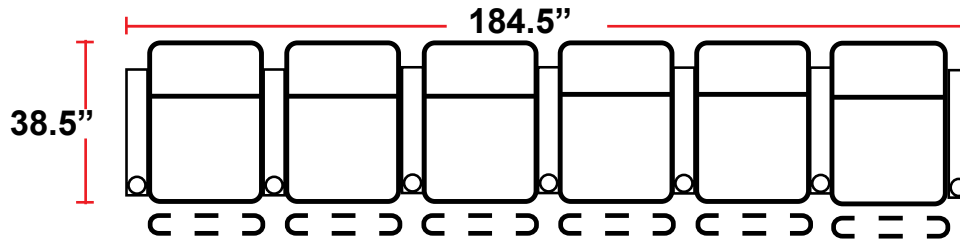

Configuration N
Straight Row of 6