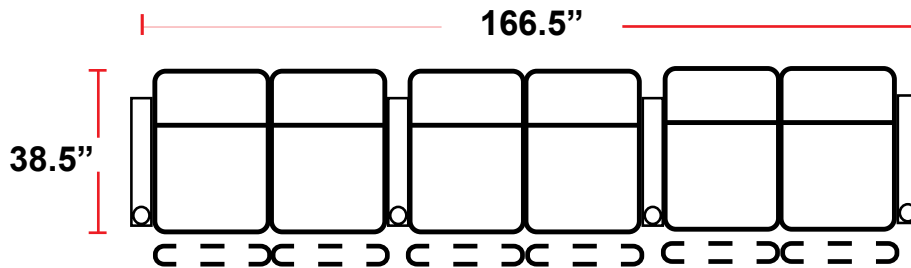

Configuration O
Straight Row of 6 Triple Loveseats