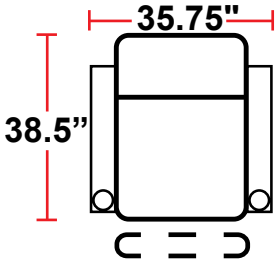

DIMENSIONS

- BACK HEIGHT FROM FLOOR: 42"
- SEAT WIDTH: 23.75"
- SEAT DEPTH: 23.75"
- SEAT HEIGHT: 20"
- ARM WIDTH: 6"
- DEPTH: 38.5"
- DEPTH WHEN RECLINED: 66"
- SPACE NEEDED FOR RECLINE: 4-6"

3901 - TWO-ARM POWER RECLINER

- 38.5"D x 35.75"W x 42"H

5201 - RIGHT-FACING STRAIGHT ARM POWER RECLINER

- 38.5"D x 29.75"W x 42"H

5301 - LEFT-FACING STRAIGHT ARM POWER RECLINER

- 38.5"D x 29.75"W x 42"H

5401 - ARMLESS POWER RECLINER

- 38.5"D x 23.75"W x 42"H

Back Height: 42"

3901
 Two-Arm
 Power Recliner

5201
 Right Straight
 Power Recliner

5301
 Left Straight
 Power Recliner

5401
 Armless Power
 Recliner

Configuration A
 Straight Row of 2

Configuration B
 Straight Row of 2 Loveseat

Configuration C
 Straight Row of 3

Configuration D
 Straight Row of 3,
 Loveseat Left

Configuration E
 Straight Row of 3,
 Loveseat Right

Configuration F
 Straight Row of 3 Sofa

Back Height: 42"

Configuration G
Straight Row of 4