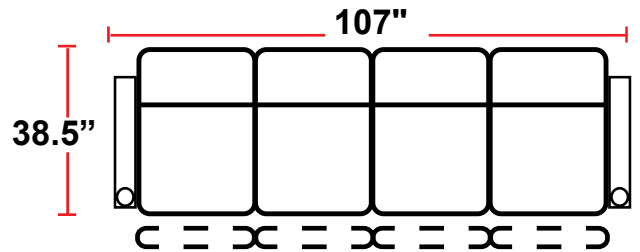

- 38.5"D x 35.75"W x 42"H

5201 - RIGHT-FACING STRAIGHT ARM POWER RECLINER

- 38.5"D x 29.75"W x 42"H

5301 - LEFT-FACING STRAIGHT ARM POWER RECLINER

- 38.5"D x 29.75"W x 42"H

5401 - ARMLESS POWER RECLINER

- 38.5"D x 23.75"W x 42"H

Back Height: 42"

3901
 Two-Arm
 Power Recliner

5201
 Right Straight
 Power Recliner

5301
 Left Straight
 Power Recliner

5401
 Armless Power
 Recliner

Configuration A
 Straight Row of 2

Configuration B
 Straight Row of 2 Loveseat

Configuration C
 Straight Row of 3

Configuration D
 Straight Row of 3,
 Loveseat Left

Configuration E
 Straight Row of 3,
 Loveseat Right

Configuration F
 Straight Row of 3 Sofa

Back Height: 42"

Configuration G
Straight Row of 4

Configuration H
Straight Row of 4 w/Loveseat

Configuration I
Straight Row of 4 Double Loveseat

Configuration J
Straight Row of 4 Sofa

Configuration K
Straight Row of 5

Configuration L
Straight Row of 5 w/Sofa