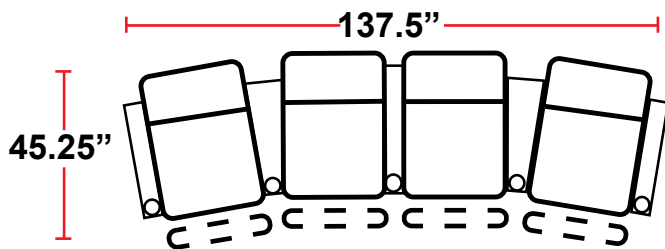

Configuration J
Modified Curved Row of 4