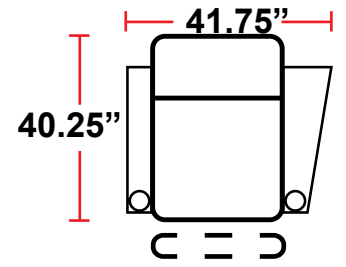

5348
LHF Straight Arm/RHF
Wedge Arm
w/Power Recline