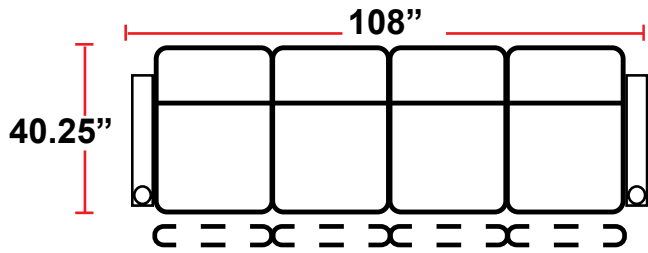

Configuration K
Straight Row of 4 Sofa