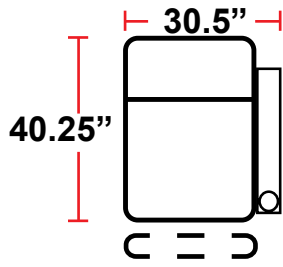

### 5208 - RIGHT-FACING STRAIGHT ARM POWER RECLINER

- 40.25"D x 30.5"W x 34.75"H

### 5408 - ARMLESS POWER RECLINER

- 40.25"D x 23.5"W x 34.75"H

### 5348 - LEFT-FACING STRAIGHT/RIGHT-FACING WEDGE ARM POWER RECLINER

- 40.25"D x 41.75"W x 34.75"H

### 5448 - RIGHT-FACING WEDGE ARM POWER RECLINER

- 40.25"D x 34.75"W x 34.75"H

Back Height: 34.75" when headrest down  
42.25" when headrest up

**3908**  
Two-Arm Recliner  
w/Power Recline

**5208**  
Right Straight Arm  
w/Power Recline