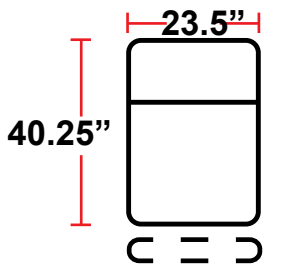

5408
Armless Recliner
w/Power Recline