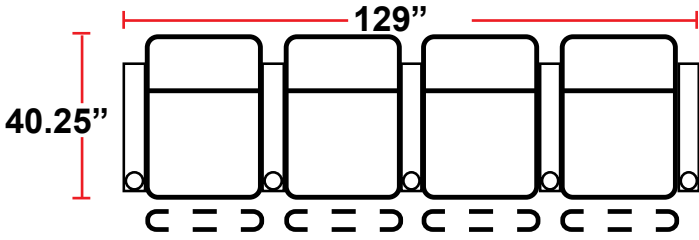

Back Height: 34.75" when headrest down
42.25" when headrest up

Configuration G
Straight Row of 4