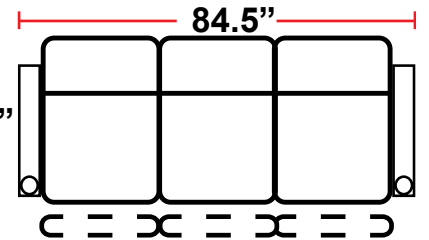

Configuration F
Straight Row of 3 Sofa