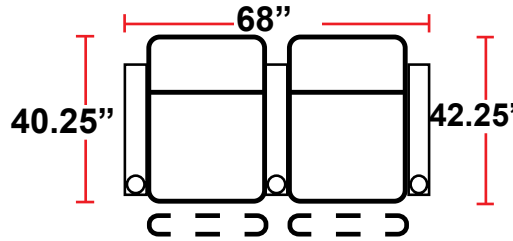

### 5208 - RIGHT-FACING STRAIGHT ARM POWER RECLINER

- 40.25"D x 30.5"W x 34.75"H

### 5348 - LEFT-FACING STRAIGHT/RIGHT-FACING WEDGE ARM POWER RECLINER

- 40.25"D x 41.75"W x 34.75"H

### 5448 - RIGHT-FACING WEDGE ARM POWER RECLINER

- 40.25"D x 34.75"W x 34.75"H

Back Height: 34.75" when headrest down  
42.25" when headrest up

**3908**  
Two-Arm Recliner  
w/Power Recline

**5208**  
Right Straight Arm  
w/Power Recline

**5308**  
Left Straight Arm  
w/Power Recline

**5348**  
LHF Straight Arm/RHF  
Wedge Arm  
w/Power Recline

**5448**  
RHF Wedge Arm  
w/Power Recline

**5408**  
Armless Recliner  
w/Power Recline

**Configuration A**  
Straight Row of 2