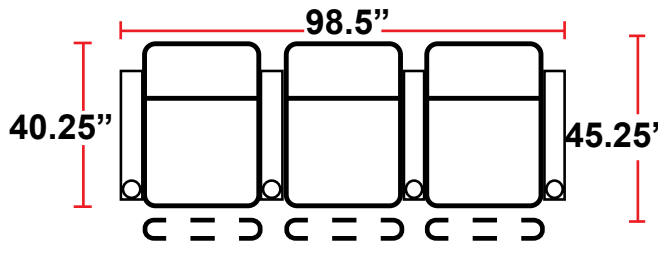

Configuration B
Straight Row of 2 Loveseat

Configuration C
Straight Row of 3