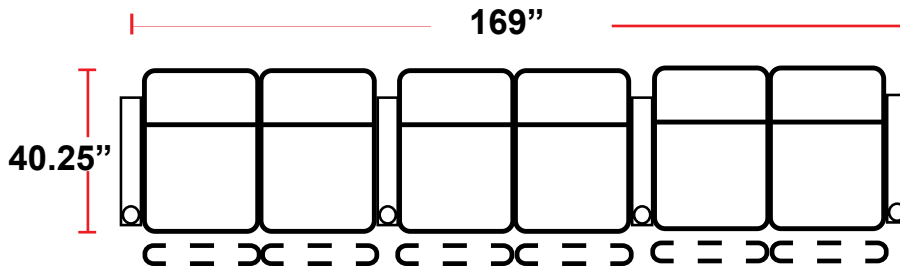

### 3908 - TWO-ARM POWER RECLINER

- 40.25"D x 37.5"W x 34.75"H

### 5208 - RIGHT-FACING STRAIGHT ARM POWER RECLINER

- 40.25"D x 30.5"W x 34.75"H

### 5308 - LEFT-FACING STRAIGHT ARM POWER RECLINER

- 40.25"D x 30.5"W x 34.75"H

**Configuration N Curved**  
 Curved Row of 5 Double Loveseat  
 Captain's Chair

Back Height: 34.75" when headrest down  
42.25" when headrest up

**Configuration O**  
Straight Row of 6

**Configuration O Curved**  
Curved Row of 6