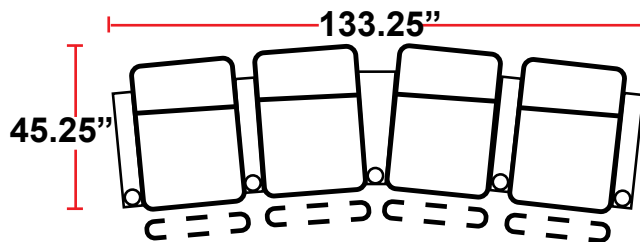

### 5208 - RIGHT-FACING STRAIGHT ARM POWER RECLINER

- 40.25"D x 30.5"W x 34.75"H

### 5448 - RIGHT-FACING WEDGE ARM POWER RECLINER

- 40.25"D x 34.75"W x 34.75"H

Back Height: 34.75" when headrest down  
42.25" when headrest up

**3908**  
Two-Arm Recliner  
w/Power Recline

**5208**  
Right Straight Arm  
w/Power Recline

**Configuration E**  
Straight Row of 3,  
Loveseat Right

**Configuration F**  
Straight Row of 3 Sofa

Back Height: 34.75" when headrest down  
 42.25" when headrest up

**Configuration G**  
 Straight Row of 4

**Configuration G Curved**  
 Curved Row of 4

**Configuration H**  
 Straight Row of 4 w/Loveseat

**Configuration H Curved**  
 Curved Row of 4 w/Loveseat

**Configuration I**  
 Straight Row of 4 Double Loveseat