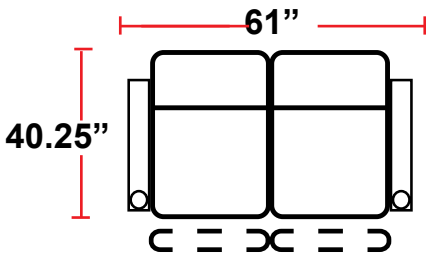

Configuration B
Straight Row of 2 Loveseat