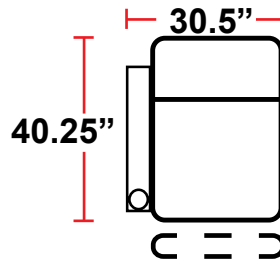

### 5208 - RIGHT-FACING STRAIGHT ARM POWER RECLINER

- 40.25"D x 30.5"W x 34.75"H

### 5408 - ARMLESS POWER RECLINER

- 40.25"D x 23.5"W x 34.75"H

### 5348 - LEFT-FACING STRAIGHT/RIGHT-FACING WEDGE ARM POWER RECLINER

- 40.25"D x 41.75"W x 34.75"H

### 5448 - RIGHT-FACING WEDGE ARM POWER RECLINER

- 40.25"D x 34.75"W x 34.75"H

Back Height: 34.75" when headrest down  
42.25" when headrest up

**3908**  
Two-Arm Recliner  
w/Power Recline

**5208**  
Right Straight Arm  
w/Power Recline