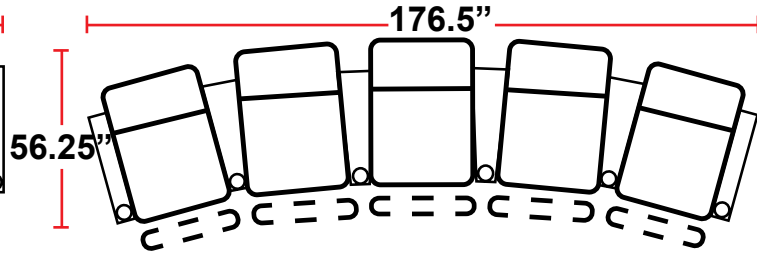

### 3908 - TWO-ARM POWER RECLINER

- 40.25"D x 37.5"W x 34.75"H

### 5208 - RIGHT-FACING STRAIGHT ARM POWER RECLINER

- 40.25"D x 30.5"W x 34.75"H

**Configuration I Curved**  
 Curved Row of 4 w/Center Wedge

**Configuration J**  
 Modified Curved Row of 4

**Configuration K**  
 Straight Row of 4 Sofa

Back Height: 34.75" when headrest down  
 42.25" when headrest up

**Configuration L**  
 Straight Row of 5

**Configuration L Curved**  
 Curved Row of 5

**Configuration M**  
 Straight Row of 5 w/Sofa

**Configuration M Curved**  
 Curved Row of 5 w/Sofa

**Configuration N**  
 Straight Row of 5 Double Loveseat  
 Captain's Chair