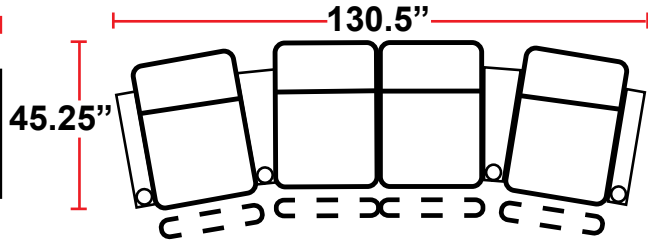

Configuration H Curved
Curved Row of 4 w/Loveseat