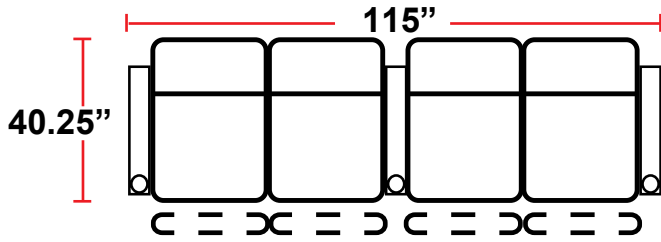

Configuration I
Straight Row of 4 Double Loveseat