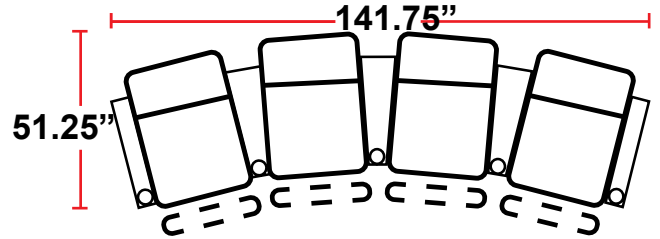

### 5208 - RIGHT-FACING STRAIGHT ARM POWER RECLINER

- 40.25"D x 30.5"W x 34.75"H

### 5308 - LEFT-FACING STRAIGHT ARM POWER RECLINER

- 40.25"D x 30.5"W x 34.75"H

### 5448 - RIGHT-FACING WEDGE ARM POWER RECLINER

- 40.25"D x 34.75"W x 34.75"H

Back Height: 34.75" when headrest down  
42.25" when headrest up

**3908**  
Two-Arm Recliner  
w/Power Recline

**5208**  
Right Straight Arm  
w/Power Recline

**Configuration E**  
Straight Row of 3,  
Loveseat Right

**Configuration F**  
Straight Row of 3 Sofa

Back Height: 34.75" when headrest down  
 42.25" when headrest up

**Configuration G**  
 Straight Row of 4