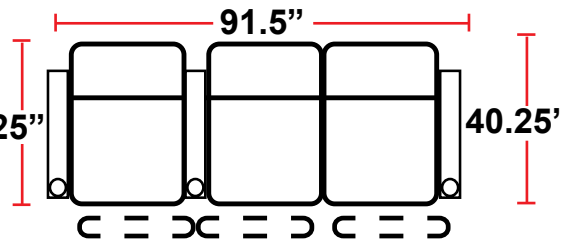

### 5208 - RIGHT-FACING STRAIGHT ARM POWER RECLINER

- 40.25"D x 30.5"W x 34.75"H

### 5448 - RIGHT-FACING WEDGE ARM POWER RECLINER

- 40.25"D x 34.75"W x 34.75"H

Back Height: 34.75" when headrest down  
42.25" when headrest up

**3908**  
Two-Arm Recliner  
w/Power Recline

**5208**  
Right Straight Arm  
w/Power Recline

**Configuration A Curved**  
Curved Row of 2

**Configuration B**  
Straight Row of 2 Loveseat

**Configuration C**  
Straight Row of 3

**Configuration C Curved**  
Curved Row of 3

**Configuration D**  
Straight Row of 3,  
Loveseat Left

**Configuration E**  
Straight Row of 3,  
Loveseat Right

**Configuration F**  
Straight Row of 3 Sofa

Back Height: 34.75" when headrest down  
 42.25" when headrest up

**Configuration G**  
 Straight Row of 4