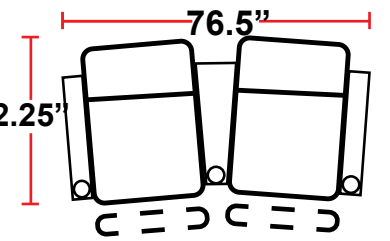

### 5208 - RIGHT-FACING STRAIGHT ARM POWER RECLINER

- 40.25"D x 30.5"W x 34.75"H

### 5348 - LEFT-FACING STRAIGHT/RIGHT-FACING WEDGE ARM POWER RECLINER

- 40.25"D x 41.75"W x 34.75"H

### 5448 - RIGHT-FACING WEDGE ARM POWER RECLINER

- 40.25"D x 34.75"W x 34.75"H

Back Height: 34.75" when headrest down  
42.25" when headrest up

**3908**  
Two-Arm Recliner  
w/Power Recline

**5208**  
Right Straight Arm  
w/Power Recline

**5308**  
Left Straight Arm  
w/Power Recline

**5348**  
LHF Straight Arm/RHF  
Wedge Arm  
w/Power Recline

**5448**  
RHF Wedge Arm  
w/Power Recline

**5408**  
Armless Recliner  
w/Power Recline

**Configuration A**  
Straight Row of 2