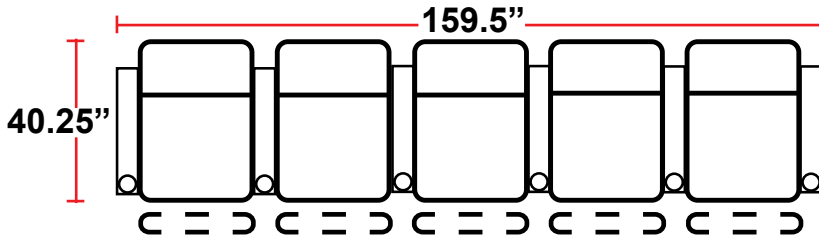

### 3908 - TWO-ARM POWER RECLINER

- 40.25"D x 37.5"W x 34.75"H

### 5208 - RIGHT-FACING STRAIGHT ARM POWER RECLINER

- 40.25"D x 30.5"W x 34.75"H

**Configuration I Curved**  
 Curved Row of 4 w/Center Wedge

**Configuration J**  
 Modified Curved Row of 4

**Configuration K**  
 Straight Row of 4 Sofa

Back Height: 34.75" when headrest down  
 42.25" when headrest up