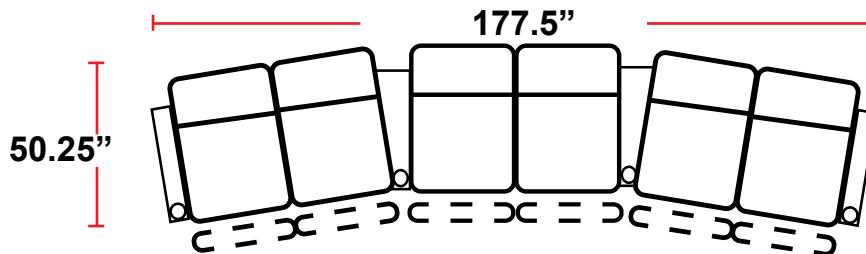

Configuration P Curved
Curved Row of 6 Triple Loveseats