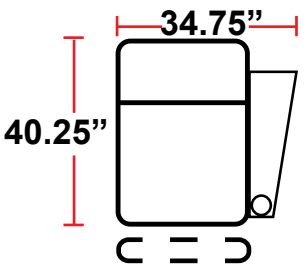

5448
RHF Wedge Arm
w/Power Recline