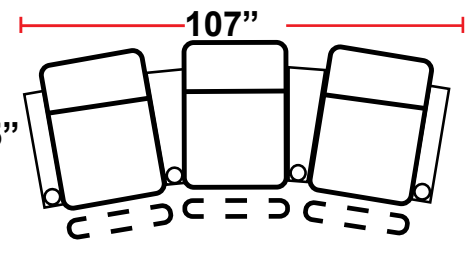

### 5208 - RIGHT-FACING STRAIGHT ARM POWER RECLINER

- 40.25"D x 30.5"W x 34.75"H

### 5448 - RIGHT-FACING WEDGE ARM POWER RECLINER

- 40.25"D x 34.75"W x 34.75"H

Back Height: 34.75" when headrest down  
42.25" when headrest up

**3908**  
Two-Arm Recliner  
w/Power Recline

**5208**  
Right Straight Arm  
w/Power Recline

**5308**  
Left Straight Arm  
w/Power Recline

**5348**  
LHF Straight Arm/RHF  
Wedge Arm  
w/Power Recline

**5448**  
RHF Wedge Arm  
w/Power Recline

**5408**  
Armless Recliner  
w/Power Recline

**Configuration A**  
Straight Row of 2

**Configuration A Curved**  
Curved Row of 2

**Configuration B**  
Straight Row of 2 Loveseat

**Configuration C**  
Straight Row of 3

**Configuration C Curved**  
Curved Row of 3

**Configuration D**  
Straight Row of 3,  
Loveseat Left