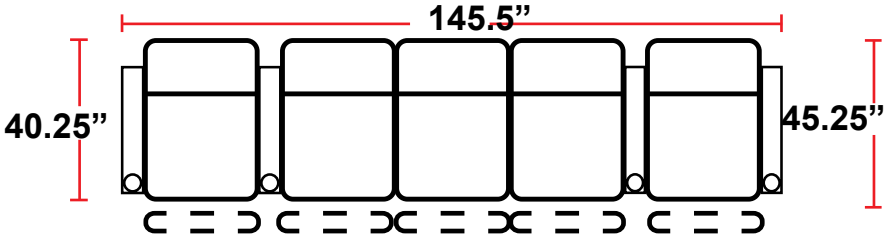

Configuration M
Straight Row of 5 w/Sofa