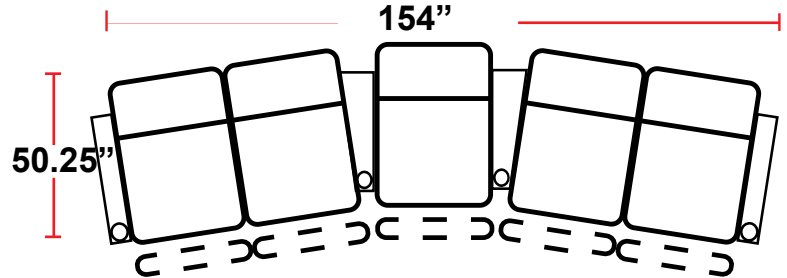

## DIMENSIONS

- BACK HEIGHT FROM FLOOR  
HEADREST DOWN: 34.75"  
HEADREST UP: 42.25"
- SEAT WIDTH: 23.5"
- SEAT DEPTH: 22"
- SEAT HEIGHT: 19.25"
- ARM WIDTH: 7" STRAIGHT
- DEPTH WHEN RECLINED: 64.5"
- SPACE NEEDED FOR RECLINE: 1"

### 3908 - TWO-ARM POWER RECLINER

- 40.25"D x 37.5"W x 34.75"H

### 5208 - RIGHT-FACING STRAIGHT ARM POWER RECLINER

- 40.25"D x 30.5"W x 34.75"H

**Configuration L**  
 Straight Row of 5

**Configuration L Curved**  
 Curved Row of 5

**Configuration M**  
 Straight Row of 5 w/Sofa

**Configuration M Curved**  
 Curved Row of 5 w/Sofa

**Configuration N**  
 Straight Row of 5 Double Loveseat  
 Captain's Chair