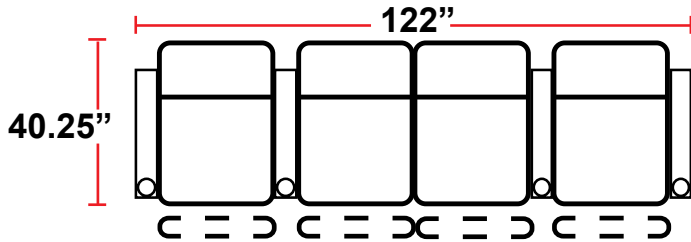

Configuration H
Straight Row of 4 w/Loveseat