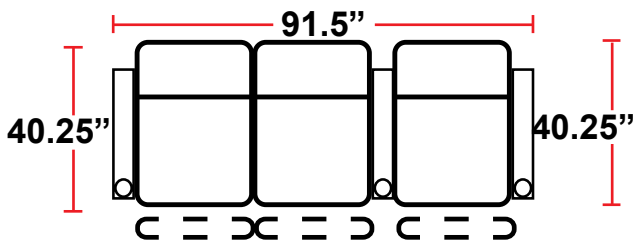

### 5208 - RIGHT-FACING STRAIGHT ARM POWER RECLINER

- 40.25"D x 30.5"W x 34.75"H

### 5448 - RIGHT-FACING WEDGE ARM POWER RECLINER

- 40.25"D x 34.75"W x 34.75"H

Back Height: 34.75" when headrest down  
42.25" when headrest up

**3908**  
Two-Arm Recliner  
w/Power Recline

**5208**  
Right Straight Arm  
w/Power Recline

**Configuration A Curved**  
Curved Row of 2

**Configuration B**  
Straight Row of 2 Loveseat

**Configuration C**  
Straight Row of 3

**Configuration C Curved**  
Curved Row of 3

**Configuration D**  
Straight Row of 3,  
Loveseat Left

**Configuration E**  
Straight Row of 3,  
Loveseat Right

**Configuration F**  
Straight Row of 3 Sofa

Back Height: 34.75" when headrest down  
 42.25" when headrest up

**Configuration G**  
 Straight Row of 4