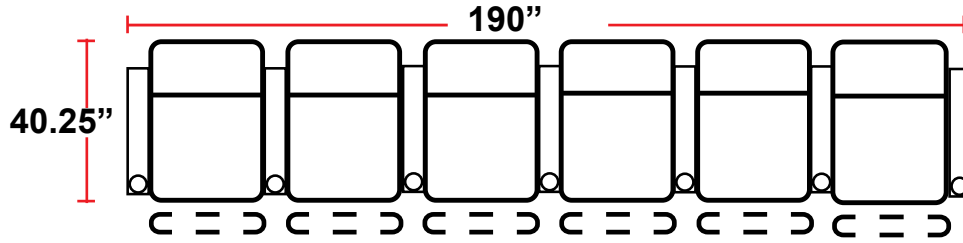

Back Height: 34.75" when headrest down
42.25" when headrest up

Configuration O
Straight Row of 6