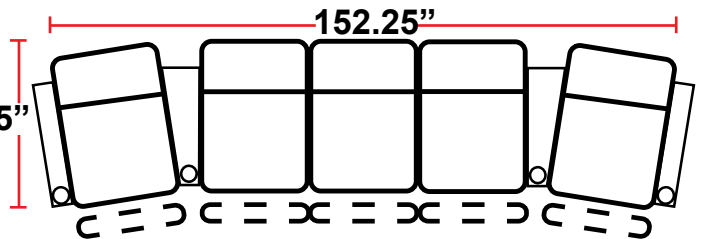

## DIMENSIONS

- BACK HEIGHT FROM FLOOR  
HEADREST DOWN: 34.75"  
HEADREST UP: 42.25"
- SEAT WIDTH: 23.5"
- SEAT DEPTH: 22"
- SEAT HEIGHT: 19.25"
- ARM WIDTH: 7" STRAIGHT
- DEPTH WHEN RECLINED: 64.5"
- SPACE NEEDED FOR RECLINE: 1"

### 5208 - RIGHT-FACING STRAIGHT ARM POWER RECLINER

- 40.25"D x 30.5"W x 34.75"H

**Configuration I Curved**  
 Curved Row of 4 w/Center Wedge

**Configuration J**  
 Modified Curved Row of 4

**Configuration K**  
 Straight Row of 4 Sofa

Back Height: 34.75" when headrest down  
 42.25" when headrest up

**Configuration L**  
 Straight Row of 5

**Configuration L Curved**  
 Curved Row of 5

**Configuration M**  
 Straight Row of 5 w/Sofa

**Configuration M Curved**  
 Curved Row of 5 w/Sofa

**Configuration N**  
 Straight Row of 5 Double Loveseat  
 Captain's Chair