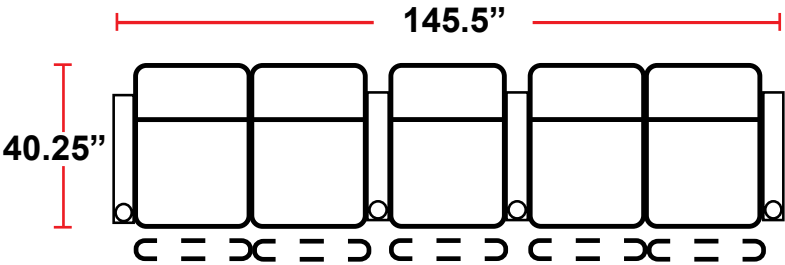

### 3908 - TWO-ARM POWER RECLINER

- 40.25"D x 37.5"W x 34.75"H

### 5208 - RIGHT-FACING STRAIGHT ARM POWER RECLINER

- 40.25"D x 30.5"W x 34.75"H

### 5308 - LEFT-FACING STRAIGHT ARM POWER RECLINER

- 40.25"D x 30.5"W x 34.75"H

**Configuration L**  
 Straight Row of 5

**Configuration L Curved**  
 Curved Row of 5

**Configuration M**  
 Straight Row of 5 w/Sofa

**Configuration M Curved**  
 Curved Row of 5 w/Sofa

**Configuration N**  
 Straight Row of 5 Double Loveseat  
 Captain's Chair