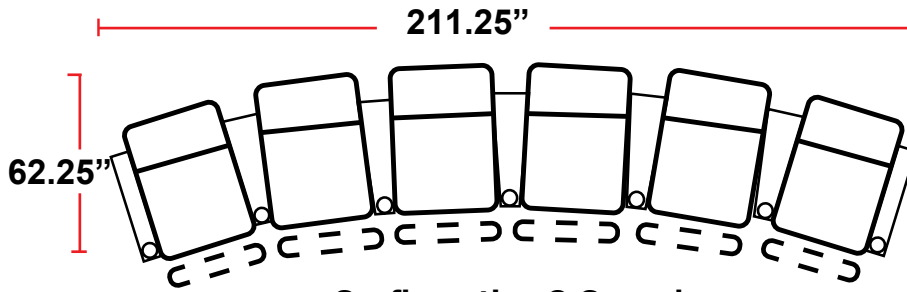

Configuration O Curved
Curved Row of 6