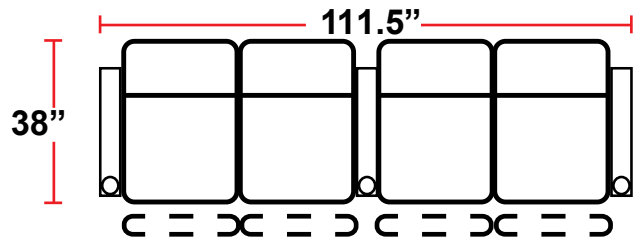

Configuration I
Straight Row of 4 Double Loveseat