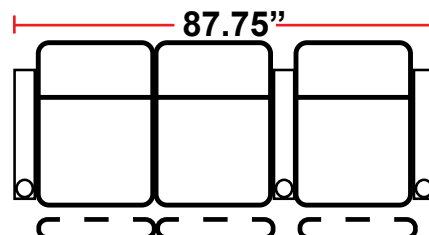

- 38"D x 34.75"W x 44"H

5201 - RIGHT-FACING STRAIGHT ARM POWER RECLINER

- 38"D x 29.25"W x 44"H

5301 - LEFT-FACING STRAIGHT ARM POWER RECLINER

- 38"D x 29.25"W x 44"H

5401 - ARMLESS POWER RECLINER

- 38"D x 23.75"W x 44"H

5341 - LEFT-FACING STRAIGHT/RIGHT-FACING WEDGE ARM POWER RECLINER

- 38"D x 37.5"W x 44"H

5441 - RIGHT FACING WEDGE ARM POWER RECLINER

- 38"D x 32"W x 44"H

Back Height: 44"

3901
Two-Arm Recliner
w/Power Recline

5201
Right Straight Arm
w/Power Recline

5301
Left Straight
Arm w/Power
Recline

5341
LHF Straight Arm/
RHF Wedge Arm
w/Power Recline

5441
RHF Wedge Arm
w/Power Recline

5401
Armless Recliner
w/Power Recline

Configuration A
Straight Row of 2

Configuration B
Straight Row of 2
Loveseat

Configuration C
Straight Row of 3

Configuration D
Row of 3, Loveseat Left

Configuration E
Row of 3, Loveseat Right

Configuration F
Straight Row of 3 Sofa