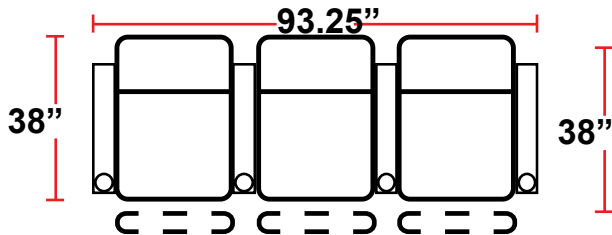

- 38"D x 34.75"W x 44"H

5201 - RIGHT-FACING STRAIGHT ARM POWER RECLINER

- 38"D x 29.25"W x 44"H

5301 - LEFT-FACING STRAIGHT ARM POWER RECLINER

- 38"D x 29.25"W x 44"H

5401 - ARMLESS POWER RECLINER

- 38"D x 23.75"W x 44"H

5341 - LEFT-FACING STRAIGHT/RIGHT-FACING WEDGE ARM POWER RECLINER

- 38"D x 37.5"W x 44"H

5441 - RIGHT FACING WEDGE ARM POWER RECLINER

- 38"D x 32"W x 44"H

Back Height: 44"

3901
Two-Arm Recliner
w/Power Recline

5201
Right Straight Arm
w/Power Recline

5301
Left Straight
Arm w/Power
Recline

5341
LHF Straight Arm/
RHF Wedge Arm
w/Power Recline

5441
RHF Wedge Arm
w/Power Recline

5401
Armless Recliner
w/Power Recline

Configuration A
Straight Row of 2

Configuration B
Straight Row of 2
Loveseat

Configuration C
Straight Row of 3

Configuration D
Row of 3, Loveseat Left

Configuration E
Row of 3, Loveseat Right

Configuration F
Straight Row of 3 Sofa