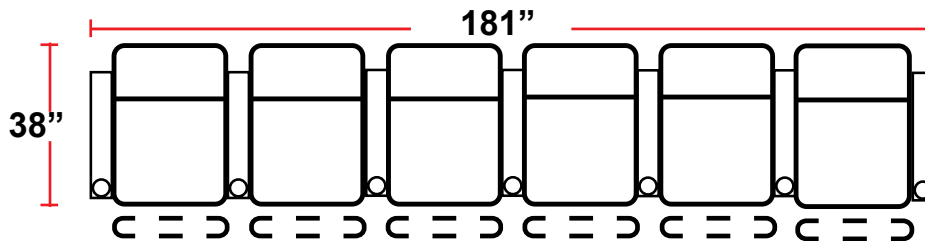

Configuration N
Straight Row of 6