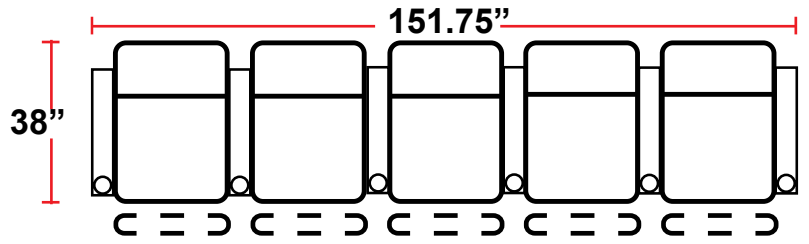

DIMENSIONS

- BACK HEIGHT FROM FLOOR: 44"
- SEAT WIDTH: 23.75"
- SEAT DEPTH: 21.25"
- SEAT HEIGHT: 20.5"
- ARM WIDTH: 6.25"
- DEPTH: 38"
- DEPTH WHEN RECLINED: 67"
- SPACE NEEDED FOR RECLINE: 4"

3901 - TWO-ARM POWER RECLINER

- 38"D x 34.75"W x 44"H

5201 - RIGHT-FACING STRAIGHT ARM POWER RECLINER

- 38"D x 29.25"W x 44"H

5301 - LEFT-FACING STRAIGHT ARM POWER RECLINER

- 38"D x 29.25"W x 44"H

5401 - ARMLESS POWER RECLINER

- 38"D x 23.75"W x 44"H

5341 - LEFT-FACING STRAIGHT/RIGHT-FACING WEDGE ARM POWER RECLINER

- 38"D x 37.5"W x 44"H

5441 - RIGHT FACING WEDGE ARM POWER RECLINER

- 38"D x 32"W x 44"H

Back Height: 44"

3901
Two-Arm Recliner
w/Power Recline

Configuration G
Straight Row of 4

Back Height: 44"

Configuration H
Straight Row of 4 with Loveseat

Configuration I
Straight Row of 4 Double Loveseat

Configuration J
Straight Row of 4 Sofa

Configuration K
Straight Row of 5