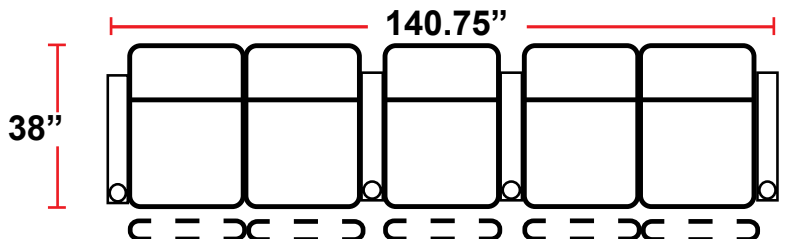

Configuration M
Row of 5 Double Loveseat Captain Chair