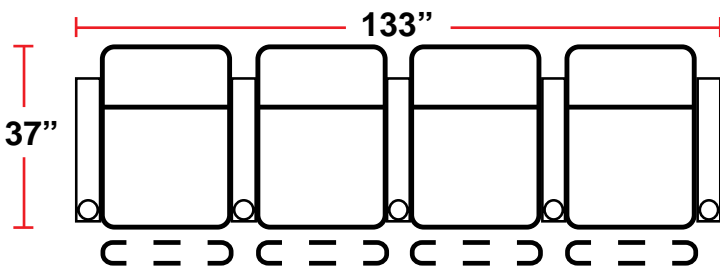

- 37"D x 38.5"W x 45"H

5201 - RIGHT-FACING STRAIGHT ARM POWER RECLINER

- 37"D x 31.5"W x 45"H

5301 - LEFT-FACING STRAIGHT ARM POWER RECLINER

- 37"D x 31.5"W x 45"H

5401 - ARMLESS MANUAL/POWER RECLINER

- 37"D x 25"W x 45"H

Row of 3 Right Loveseat

Configuration E

Row of 3 Left Loveseat

Configuration F

Row of 3 Sofa

Configuration G

Row of 4

Configuration H

Row of 4 with Loveseat

Back Height: 45"

Configuration I
Row of 4 Double Loveseat

Configuration J
Row of 5

Configuration K
Row of 5 with Sofa

Configuration L
Row of 5 Captain Chair w/Loveseat

Configuration M
Row of 6 Triple Loveseats