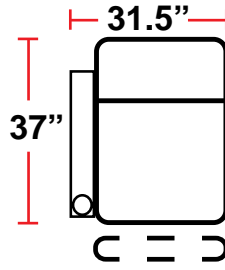

DIMENSIONS

- BACK HEIGHT FROM FLOOR: 45"
- SEAT WIDTH: 25"
- SEAT DEPTH: 22.5"
- SEAT HEIGHT: 22"
- ARM WIDTH: 7"
- DEPTH: 37"
- DEPTH WHEN FULLY RECLINED: 67"
- SPACE NEEDED FOR RECLINE: 6-8"

3901 - TWO-ARM POWER RECLINER

- 37"D x 38.5"W x 45"H

5201 - RIGHT-FACING STRAIGHT ARM POWER RECLINER

- 37"D x 31.5"W x 45"H

5301 - LEFT-FACING STRAIGHT ARM POWER RECLINER

- 37"D x 31.5"W x 45"H

5401 - ARMLESS MANUAL/POWER RECLINER

- 37"D x 25"W x 45"H

Back Height: 45"

3901

Two-Arm Recliner
w/Power Recline

5201

Right Straight Arm
w/Power Recline

5301

Left Straight Arm
w/Power Recline

5401

Armless Recliner
w/Power Recline

Configuration A

Row of 2

Configuration B

Loveseat

Configuration C

Row of 3

Configuration D