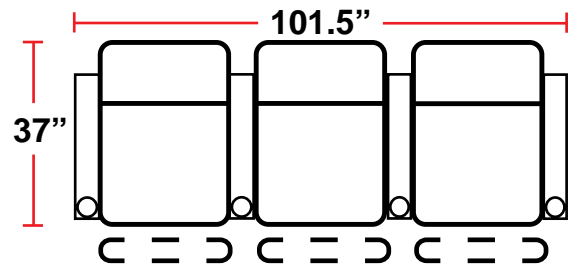

DIMENSIONS

- BACK HEIGHT FROM FLOOR: 45"
- SEAT WIDTH: 25"
- SEAT DEPTH: 22.5"
- SEAT HEIGHT: 22"
- ARM WIDTH: 7"
- DEPTH: 37"
- DEPTH WHEN FULLY RECLINED: 67"
- SPACE NEEDED FOR RECLINE: 6-8"

3901 - TWO-ARM POWER RECLINER

- 37"D x 38.5"W x 45"H

5201 - RIGHT-FACING STRAIGHT ARM POWER RECLINER

- 37"D x 31.5"W x 45"H

5301 - LEFT-FACING STRAIGHT ARM POWER RECLINER

- 37"D x 31.5"W x 45"H

5401 - ARMLESS MANUAL/POWER RECLINER

- 37"D x 25"W x 45"H

Back Height: 45"

3901

Two-Arm Recliner
w/Power Recline

5201

Right Straight Arm
w/Power Recline

5301

Left Straight Arm
w/Power Recline

5401

Armless Recliner
w/Power Recline

Configuration A

Row of 2

Configuration B

Loveseat

Configuration C

Row of 3

Configuration D