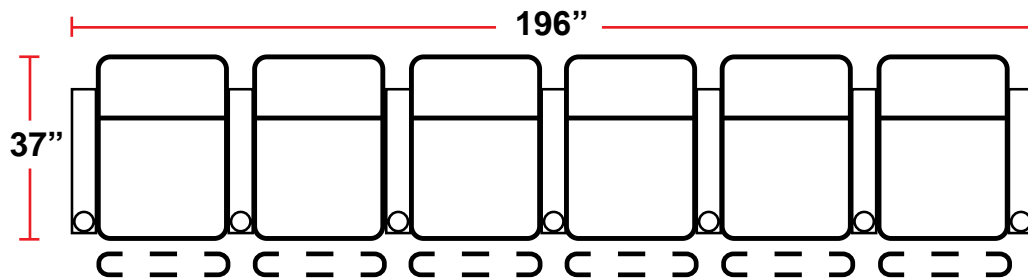

- 37"D x 38.5"W x 45"H

5201 - RIGHT-FACING STRAIGHT ARM POWER RECLINER

- 37"D x 31.5"W x 45"H

5301 - LEFT-FACING STRAIGHT ARM POWER RECLINER

- 37"D x 31.5"W x 45"H

5401 - ARMLESS MANUAL/POWER RECLINER

- 37"D x 25"W x 45"H

Row of 4 with Loveseat

Back Height: 45"

Configuration I
Row of 4 Double Loveseat

Configuration J
Row of 5

Configuration K
Row of 5 with Sofa

Configuration L
Row of 5 Captain Chair w/Loveseat

Configuration M
Row of 6 Triple Loveseats

Configuration N
Row of 6