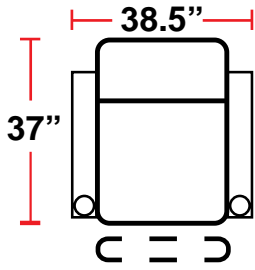

DIMENSIONS

- BACK HEIGHT FROM FLOOR: 45"
- SEAT WIDTH: 25"
- SEAT DEPTH: 22.5"
- SEAT HEIGHT: 22"
- ARM WIDTH: 7"
- DEPTH: 37"
- DEPTH WHEN FULLY RECLINED: 67"
- SPACE NEEDED FOR RECLINE: 6-8"

3901 - TWO-ARM POWER RECLINER

- 37"D x 38.5"W x 45"H

5201 - RIGHT-FACING STRAIGHT ARM POWER RECLINER

- 37"D x 31.5"W x 45"H

5301 - LEFT-FACING STRAIGHT ARM POWER RECLINER

- 37"D x 31.5"W x 45"H

5401 - ARMLESS MANUAL/POWER RECLINER

- 37"D x 25"W x 45"H

Back Height: 45"

3901

Two-Arm Recliner
w/Power Recline

5201

Right Straight Arm
w/Power Recline

5301

Left Straight Arm
w/Power Recline

5401

Row of 4 with Loveseat

Back Height: 45"

Configuration I
Row of 4 Double Loveseat

Configuration J
Row of 5

Configuration K
Row of 5 with Sofa

Configuration L
Row of 5 Captain Chair w/Loveseat

Configuration M
Row of 6 Triple Loveseats