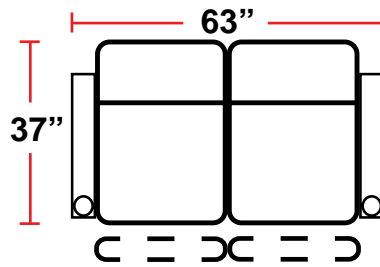

DIMENSIONS

- BACK HEIGHT FROM FLOOR: 45"
- SEAT WIDTH: 25"
- SEAT DEPTH: 22.5"
- SEAT HEIGHT: 22"
- ARM WIDTH: 7"
- DEPTH: 37"
- DEPTH WHEN FULLY RECLINED: 67"
- SPACE NEEDED FOR RECLINE: 6-8"

3901 - TWO-ARM POWER RECLINER

- 37"D x 38.5"W x 45"H

5201 - RIGHT-FACING STRAIGHT ARM POWER RECLINER

- 37"D x 31.5"W x 45"H

5301 - LEFT-FACING STRAIGHT ARM POWER RECLINER

- 37"D x 31.5"W x 45"H

5401 - ARMLESS MANUAL/POWER RECLINER

- 37"D x 25"W x 45"H

Back Height: 45"

3901

Two-Arm Recliner
w/Power Recline

5201

Right Straight Arm
w/Power Recline

5301

Left Straight Arm
w/Power Recline

5401

Armless Recliner
w/Power Recline

Configuration A

Row of 2

Configuration B

Loveseat

Configuration C

Row of 3

Configuration D