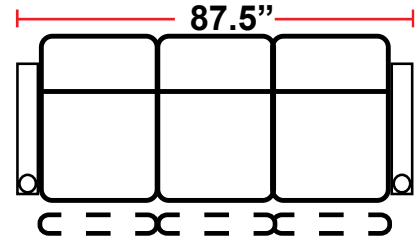

- 37"D x 38.5"W x 45"H

5201 - RIGHT-FACING STRAIGHT ARM POWER RECLINER

- 37"D x 31.5"W x 45"H

5301 - LEFT-FACING STRAIGHT ARM POWER RECLINER

- 37"D x 31.5"W x 45"H

5401 - ARMLESS MANUAL/POWER RECLINER

- 37"D x 25"W x 45"H

Back Height: 45"

3901

Two-Arm Recliner
w/Power Recline

5201

Right Straight Arm
w/Power Recline

5301

Left Straight Arm
w/Power Recline

5401

Armless Recliner
w/Power Recline

Configuration A

Row of 2

Configuration B

Loveseat

Configuration C

Row of 3

Configuration D

Row of 3 Right Loveseat

Configuration E

Row of 3 Left Loveseat

Configuration F

Row of 3 Sofa

Configuration G

Row of 4

Configuration H