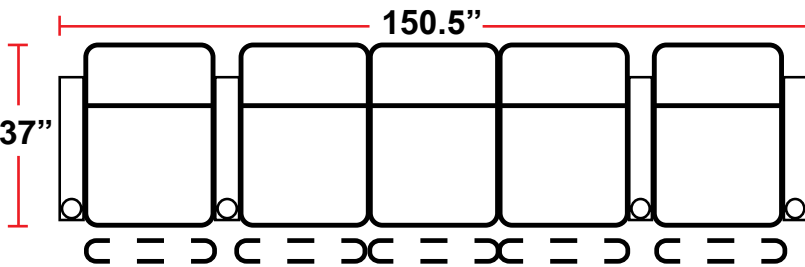

- 37"D x 38.5"W x 45"H

5201 - RIGHT-FACING STRAIGHT ARM POWER RECLINER

- 37"D x 31.5"W x 45"H

5301 - LEFT-FACING STRAIGHT ARM POWER RECLINER

- 37"D x 31.5"W x 45"H

5401 - ARMLESS MANUAL/POWER RECLINER

- 37"D x 25"W x 45"H

Row of 4 with Loveseat

Back Height: 45"

Configuration I
Row of 4 Double Loveseat

Configuration J
Row of 5

Configuration K
Row of 5 with Sofa

Configuration L
Row of 5 Captain Chair w/Loveseat

Configuration M
Row of 6 Triple Loveseats