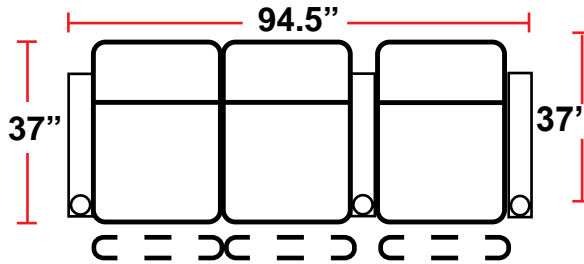

Configuration E

Row of 3 Left Loveseat