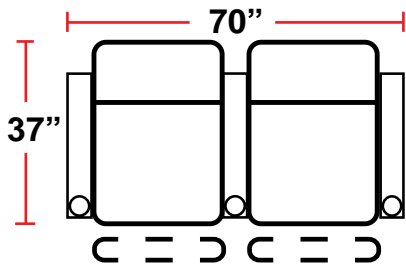

DIMENSIONS

- BACK HEIGHT FROM FLOOR: 45"
- SEAT WIDTH: 25"
- SEAT DEPTH: 22.5"
- SEAT HEIGHT: 22"
- ARM WIDTH: 7"
- DEPTH: 37"
- DEPTH WHEN FULLY RECLINED: 67"
- SPACE NEEDED FOR RECLINE: 6-8"

3901 - TWO-ARM POWER RECLINER

- 37"D x 38.5"W x 45"H

5201 - RIGHT-FACING STRAIGHT ARM POWER RECLINER

- 37"D x 31.5"W x 45"H

5301 - LEFT-FACING STRAIGHT ARM POWER RECLINER

- 37"D x 31.5"W x 45"H

5401 - ARMLESS MANUAL/POWER RECLINER

- 37"D x 25"W x 45"H

Back Height: 45"

3901

Two-Arm Recliner
w/Power Recline

5201

Right Straight Arm
w/Power Recline

5301

Left Straight Arm
w/Power Recline

5401

Armless Recliner
w/Power Recline

Configuration A

Row of 2

Configuration B

Loveseat

Configuration C

Row of 3

Configuration D