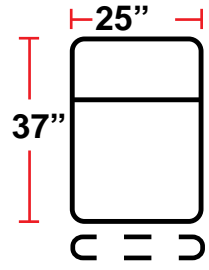

DIMENSIONS

- BACK HEIGHT FROM FLOOR: 45"
- SEAT WIDTH: 25"
- SEAT DEPTH: 22.5"
- SEAT HEIGHT: 22"
- ARM WIDTH: 7"
- DEPTH: 37"
- DEPTH WHEN FULLY RECLINED: 67"
- SPACE NEEDED FOR RECLINE: 6-8"

3901 - TWO-ARM POWER RECLINER

- 37"D x 38.5"W x 45"H

5201 - RIGHT-FACING STRAIGHT ARM POWER RECLINER

- 37"D x 31.5"W x 45"H

5301 - LEFT-FACING STRAIGHT ARM POWER RECLINER

- 37"D x 31.5"W x 45"H

5401 - ARMLESS MANUAL/POWER RECLINER

- 37"D x 25"W x 45"H

Back Height: 45"

3901

Two-Arm Recliner
w/Power Recline

5201

Right Straight Arm
w/Power Recline

5301

Left Straight Arm
w/Power Recline

5401

Armless Recliner
w/Power Recline

Configuration A

Row of 2

Configuration B

Loveseat

Configuration C

Row of 3

Configuration D