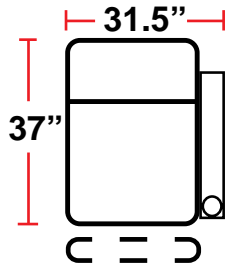

DIMENSIONS

- BACK HEIGHT FROM FLOOR: 45"
- SEAT WIDTH: 25"
- SEAT DEPTH: 22.5"
- SEAT HEIGHT: 22"
- ARM WIDTH: 7"
- DEPTH: 37"
- DEPTH WHEN FULLY RECLINED: 67"
- SPACE NEEDED FOR RECLINE: 6-8"

3901 - TWO-ARM POWER RECLINER

- 37"D x 38.5"W x 45"H

5201 - RIGHT-FACING STRAIGHT ARM POWER RECLINER

- 37"D x 31.5"W x 45"H

5301 - LEFT-FACING STRAIGHT ARM POWER RECLINER

- 37"D x 31.5"W x 45"H

5401 - ARMLESS MANUAL/POWER RECLINER

- 37"D x 25"W x 45"H

Back Height: 45"

3901

Two-Arm Recliner
w/Power Recline

5201

Right Straight Arm
w/Power Recline

5301

Left Straight Arm
w/Power Recline

5401

Row of 4 with Loveseat

Back Height: 45"

Configuration I
Row of 4 Double Loveseat

Configuration J
Row of 5

Configuration K
Row of 5 with Sofa

Configuration L
Row of 5 Captain Chair w/Loveseat

Configuration M
Row of 6 Triple Loveseats