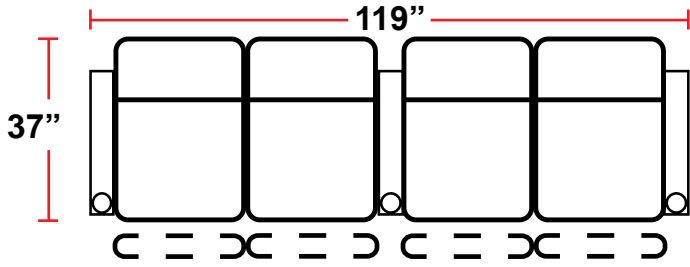

Back Height: 45"

Configuration I
Row of 4 Double Loveseat