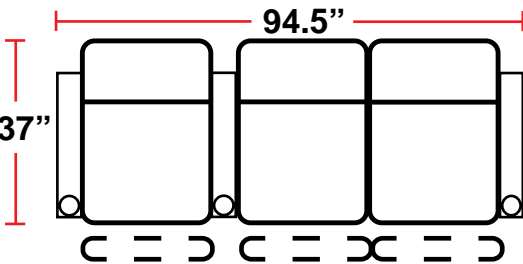

DIMENSIONS

- BACK HEIGHT FROM FLOOR: 45"
- SEAT WIDTH: 25"
- SEAT DEPTH: 22.5"
- SEAT HEIGHT: 22"
- ARM WIDTH: 7"
- DEPTH: 37"
- DEPTH WHEN FULLY RECLINED: 67"
- SPACE NEEDED FOR RECLINE: 6-8"

3901 - TWO-ARM POWER RECLINER

- 37"D x 38.5"W x 45"H

5201 - RIGHT-FACING STRAIGHT ARM POWER RECLINER

- 37"D x 31.5"W x 45"H

5301 - LEFT-FACING STRAIGHT ARM POWER RECLINER

- 37"D x 31.5"W x 45"H

5401 - ARMLESS MANUAL/POWER RECLINER

- 37"D x 25"W x 45"H

Back Height: 45"

3901

Two-Arm Recliner
w/Power Recline

5201

Right Straight Arm
w/Power Recline

5301

Left Straight Arm
w/Power Recline

5401

Armless Recliner
w/Power Recline

Configuration A

Row of 2

Configuration B

Loveseat

Configuration C

Row of 3

Configuration D