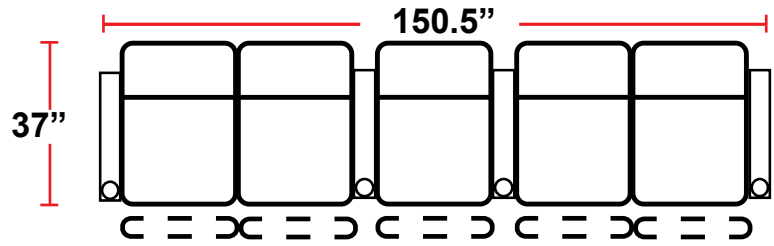

DIMENSIONS

- BACK HEIGHT FROM FLOOR: 45"
- SEAT WIDTH: 25"
- SEAT DEPTH: 22.5"
- SEAT HEIGHT: 22"
- ARM WIDTH: 7"
- DEPTH: 37"
- DEPTH WHEN FULLY RECLINED: 67"
- SPACE NEEDED FOR RECLINE: 6-8"

3901 - TWO-ARM POWER RECLINER

- 37"D x 38.5"W x 45"H

5201 - RIGHT-FACING STRAIGHT ARM POWER RECLINER

- 37"D x 31.5"W x 45"H

5301 - LEFT-FACING STRAIGHT ARM POWER RECLINER

- 37"D x 31.5"W x 45"H

5401 - ARMLESS MANUAL/POWER RECLINER

- 37"D x 25"W x 45"H

Row of 4 with Loveseat

Back Height: 45"

Configuration I
Row of 4 Double Loveseat

Configuration J
Row of 5

Configuration K
Row of 5 with Sofa

Configuration L
Row of 5 Captain Chair w/Loveseat

Configuration M
Row of 6 Triple Loveseats

Configuration N
Row of 6