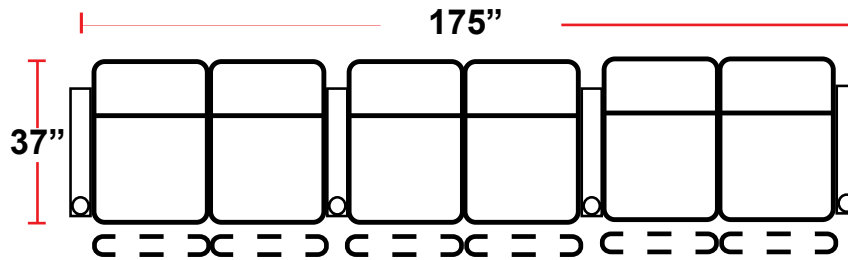

DIMENSIONS

- BACK HEIGHT FROM FLOOR: 45"
- SEAT WIDTH: 25"
- SEAT DEPTH: 22.5"
- SEAT HEIGHT: 22"
- ARM WIDTH: 7"
- DEPTH: 37"
- DEPTH WHEN FULLY RECLINED: 67"
- SPACE NEEDED FOR RECLINE: 6-8"

3901 - TWO-ARM POWER RECLINER

- 37"D x 38.5"W x 45"H

5201 - RIGHT-FACING STRAIGHT ARM POWER RECLINER

- 37"D x 31.5"W x 45"H

5301 - LEFT-FACING STRAIGHT ARM POWER RECLINER

- 37"D x 31.5"W x 45"H

5401 - ARMLESS MANUAL/POWER RECLINER

- 37"D x 25"W x 45"H

Row of 4 with Loveseat

Back Height: 45"

Configuration I
Row of 4 Double Loveseat

Configuration J
Row of 5

Configuration K
Row of 5 with Sofa

Configuration L
Row of 5 Captain Chair w/Loveseat

Configuration M
Row of 6 Triple Loveseats

Configuration N
Row of 6