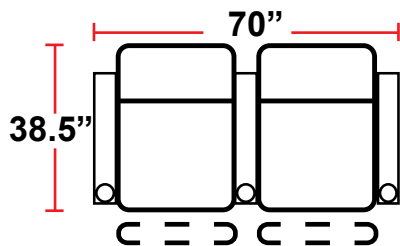

DIMENSIONS

- BACK HEIGHT FROM FLOOR: 44"
- SEAT WIDTH: 25"
- SEAT DEPTH: 21.75"
- SEAT HEIGHT: 19.5"
- ARM WIDTH: 7.25"(STRAIGHT)
- DEPTH: 38.5"
- DEPTH WHEN RECLINED: 67"
- SPACE NEEDED FOR RECLINE: 4-6"

3900 - TWO-ARM MANUAL RECLINER

- 38.5"D x 38.5"W x 44"H

5200 - RIGHT-FACING STRAIGHT ARM MANUAL RECLINER

- 38.5"D x 31.5"W x 44"H

5300 - LEFT-FACING STRAIGHT ARM MANUAL RECLINER

- 38.5"D x 31.5"W x 44"H

5400 - ARMLESS MANUAL RECLINER

- 38.5"D x 25"W x 44"H

Back Height: 44"

3900
 Two-Arm Recliner
 w/Manual Recline

5200
 Right Straight Arm
 w/Manual Recline

5300
 Left Straight Arm
 w/Manual Recline

5400
 Armless Recliner
 w/Manual Recline

Configuration A
 Straight Row of 2

Configuration B
 Straight Row of 2 Loveseat

Configuration C
 Straight Row of 3

Configuration D
 Row of 3, Loveseat Left

Configuration E
 Row of 3, Loveseat Right

Configuration F
 Straight Row of 3 Sofa