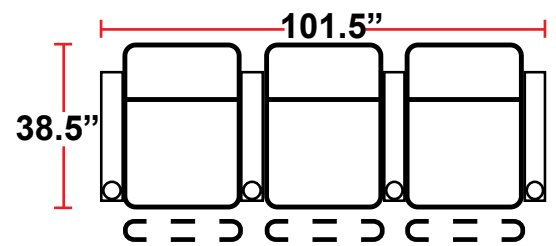

DIMENSIONS

- BACK HEIGHT FROM FLOOR: 44"
- SEAT WIDTH: 25"
- SEAT DEPTH: 21.75"
- SEAT HEIGHT: 19.5"
- ARM WIDTH: 7.25"(STRAIGHT)
- DEPTH: 38.5"
- DEPTH WHEN RECLINED: 67"
- SPACE NEEDED FOR RECLINE: 4-6"

3900 - TWO-ARM MANUAL RECLINER

- 38.5"D x 38.5"W x 44"H

5200 - RIGHT-FACING STRAIGHT ARM MANUAL RECLINER

- 38.5"D x 31.5"W x 44"H

5300 - LEFT-FACING STRAIGHT ARM MANUAL RECLINER

- 38.5"D x 31.5"W x 44"H

5400 - ARMLESS MANUAL RECLINER

- 38.5"D x 25"W x 44"H

Back Height: 44"

3900
 Two-Arm Recliner
 w/Manual Recline

5200
 Right Straight Arm
 w/Manual Recline

5300
 Left Straight Arm
 w/Manual Recline

5400
 Armless Recliner
 w/Manual Recline

Configuration A
 Straight Row of 2

Configuration B
 Straight Row of 2 Loveseat

Configuration C
 Straight Row of 3

Configuration D
 Row of 3, Loveseat Left

Configuration E
 Row of 3, Loveseat Right

Configuration F
 Straight Row of 3 Sofa