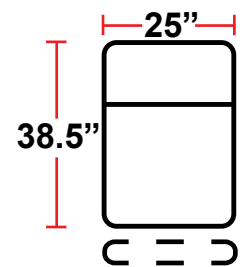

DIMENSIONS

- BACK HEIGHT FROM FLOOR: 44"
- SEAT WIDTH: 25"
- SEAT DEPTH: 21.75"
- SEAT HEIGHT: 19.5"
- ARM WIDTH: 7.25"(STRAIGHT)
- DEPTH: 38.5"
- DEPTH WHEN RECLINED: 67"
- SPACE NEEDED FOR RECLINE: 4-6"

3900 - TWO-ARM MANUAL RECLINER

- 38.5"D x 38.5"W x 44"H

5200 - RIGHT-FACING STRAIGHT ARM MANUAL RECLINER

- 38.5"D x 31.5"W x 44"H

5300 - LEFT-FACING STRAIGHT ARM MANUAL RECLINER

- 38.5"D x 31.5"W x 44"H

5400 - ARMLESS MANUAL RECLINER

- 38.5"D x 25"W x 44"H

Back Height: 44"

3900
 Two-Arm Recliner
 w/Manual Recline

5200
 Right Straight Arm
 w/Manual Recline

5300
 Left Straight Arm
 w/Manual Recline

5400
 Armless Recliner
 w/Manual Recline

Configuration G
 Straight Row of 4

Configuration H
 Straight Row of 4 with Loveseat

Back Height: 44"

Configuration I
Double Loveseat

Configuration J
Straight Row of 5

Configuration K
Straight Row of 5 with Sofa