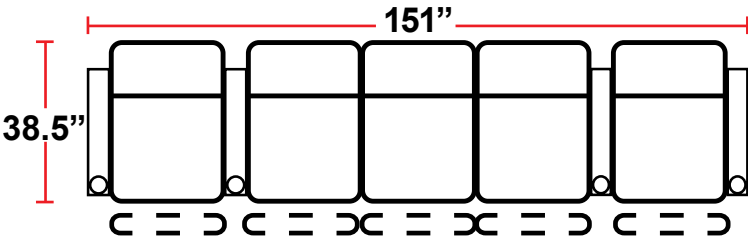

DIMENSIONS

- BACK HEIGHT FROM FLOOR: 44"
- SEAT WIDTH: 25"
- SEAT DEPTH: 21.75"
- SEAT HEIGHT: 19.5"
- ARM WIDTH: 7.25"(STRAIGHT)
- DEPTH: 38.5"
- DEPTH WHEN RECLINED: 67"
- SPACE NEEDED FOR RECLINE: 4-6"

3900 - TWO-ARM MANUAL RECLINER

- 38.5"D x 38.5"W x 44"H

5200 - RIGHT-FACING STRAIGHT ARM MANUAL RECLINER

- 38.5"D x 31.5"W x 44"H

5300 - LEFT-FACING STRAIGHT ARM MANUAL RECLINER

- 38.5"D x 31.5"W x 44"H

5400 - ARMLESS MANUAL RECLINER

- 38.5"D x 25"W x 44"H

Back Height: 44"

3900
 Two-Arm Recliner
 w/Manual Recline

5200
 Right Straight Arm
 w/Manual Recline

5300
 Left Straight Arm
 w/Manual Recline

5400
 Armless Recliner
 w/Manual Recline

Configuration G
 Straight Row of 4

Configuration H
 Straight Row of 4 with Loveseat

Back Height: 44"

Configuration I
Double Loveseat

Configuration J
Straight Row of 5

Configuration K
Straight Row of 5 with Sofa