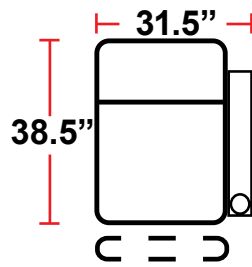

DIMENSIONS

- BACK HEIGHT FROM FLOOR: 44"
- SEAT WIDTH: 25"
- SEAT DEPTH: 21.75"
- SEAT HEIGHT: 19.5"
- ARM WIDTH: 7.25"(STRAIGHT)
- DEPTH: 38.5"
- DEPTH WHEN RECLINED: 67"
- SPACE NEEDED FOR RECLINE: 4-6"

3900 - TWO-ARM MANUAL RECLINER

- 38.5"D x 38.5"W x 44"H

5200 - RIGHT-FACING STRAIGHT ARM MANUAL RECLINER

- 38.5"D x 31.5"W x 44"H

5300 - LEFT-FACING STRAIGHT ARM MANUAL RECLINER

- 38.5"D x 31.5"W x 44"H

5400 - ARMLESS MANUAL RECLINER

- 38.5"D x 25"W x 44"H

Back Height: 44"

3900
 Two-Arm Recliner
 w/Manual Recline

5200
 Right Straight Arm
 w/Manual Recline

5300
 Left Straight Arm
 w/Manual Recline

5400
 Armless Recliner
 w/Manual Recline

Configuration G
 Straight Row of 4

Configuration H
 Straight Row of 4 with Loveseat

Back Height: 44"

Configuration I
Double Loveseat

Configuration J
Straight Row of 5

Configuration K
Straight Row of 5 with Sofa