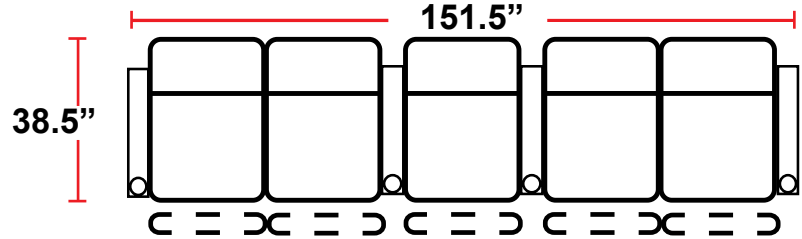

DIMENSIONS

- BACK HEIGHT FROM FLOOR: 44"
- SEAT WIDTH: 25"
- SEAT DEPTH: 21.75"
- SEAT HEIGHT: 19.5"
- ARM WIDTH: 7.25"(STRAIGHT)
- DEPTH: 38.5"
- DEPTH WHEN RECLINED: 67"
- SPACE NEEDED FOR RECLINE: 4-6"

3900 - TWO-ARM MANUAL RECLINER

- 38.5"D x 38.5"W x 44"H

5200 - RIGHT-FACING STRAIGHT ARM MANUAL RECLINER

- 38.5"D x 31.5"W x 44"H

5300 - LEFT-FACING STRAIGHT ARM MANUAL RECLINER

- 38.5"D x 31.5"W x 44"H

5400 - ARMLESS MANUAL RECLINER

Configuration A
 Straight Row of 2

Configuration B
 Straight Row of 2 Loveseat

Configuration C
 Straight Row of 3

Configuration D
 Row of 3, Loveseat Left

Configuration E
 Row of 3, Loveseat Right

Configuration F
 Straight Row of 3 Sofa

Configuration G
 Straight Row of 4

Configuration H
 Straight Row of 4 with Loveseat

Back Height: 44"

Configuration I
Double Loveseat

Configuration J
Straight Row of 5

Configuration K
Straight Row of 5 with Sofa