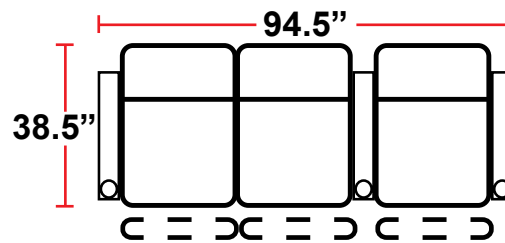

3900 - TWO-ARM MANUAL RECLINER

- 38.5"D x 38.5"W x 44"H

5200 - RIGHT-FACING STRAIGHT ARM MANUAL RECLINER

- 38.5"D x 31.5"W x 44"H

5300 - LEFT-FACING STRAIGHT ARM MANUAL RECLINER

- 38.5"D x 31.5"W x 44"H

5400 - ARMLESS MANUAL RECLINER

- 38.5"D x 25"W x 44"H

Back Height: 44"

3900
 Two-Arm Recliner
 w/Manual Recline

5200
 Right Straight Arm
 w/Manual Recline

5300
 Left Straight Arm
 w/Manual Recline

5400
 Armless Recliner
 w/Manual Recline

Configuration A
 Straight Row of 2

Configuration B
 Straight Row of 2 Loveseat

Configuration C
 Straight Row of 3

Configuration D
 Row of 3, Loveseat Left

Configuration E
 Row of 3, Loveseat Right

Configuration F
 Straight Row of 3 Sofa

Configuration G
 Straight Row of 4

Configuration H
 Straight Row of 4 with Loveseat

Back Height: 44"

Configuration I
Double Loveseat

Configuration J
Straight Row of 5

Configuration K
Straight Row of 5 with Sofa