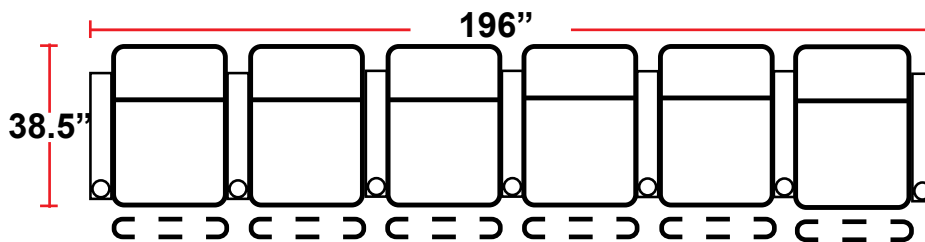

3900 - TWO-ARM MANUAL RECLINER

- 38.5"D x 38.5"W x 44"H

5200 - RIGHT-FACING STRAIGHT ARM MANUAL RECLINER

- 38.5"D x 31.5"W x 44"H

5300 - LEFT-FACING STRAIGHT ARM MANUAL RECLINER

- 38.5"D x 31.5"W x 44"H

5400 - ARMLESS MANUAL RECLINER

Configuration G
 Straight Row of 4

Configuration H
 Straight Row of 4 with Loveseat

Back Height: 44"

Configuration I
Double Loveseat

Configuration J
Straight Row of 5

Configuration K
Straight Row of 5 with Sofa

Configuration L
Straight Row of 5 Captain Chair w/Loveseat

Configuration M
Straight Row of 6 Triple Loveseat

Configuration N
Straight Row of 6