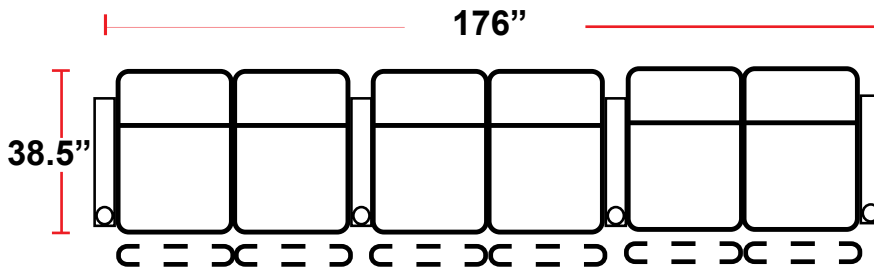

Configuration M
Straight Row of 6 Triple Loveseat