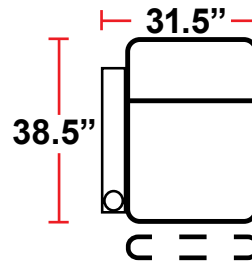

DIMENSIONS

- BACK HEIGHT FROM FLOOR: 44"
- SEAT WIDTH: 25"
- SEAT DEPTH: 21.75"
- SEAT HEIGHT: 19.5"
- ARM WIDTH: 7.25"(STRAIGHT)
- DEPTH: 38.5"
- DEPTH WHEN RECLINED: 67"
- SPACE NEEDED FOR RECLINE: 4-6"

3900 - TWO-ARM MANUAL RECLINER

- 38.5"D x 38.5"W x 44"H

5200 - RIGHT-FACING STRAIGHT ARM MANUAL RECLINER

- 38.5"D x 31.5"W x 44"H

5300 - LEFT-FACING STRAIGHT ARM MANUAL RECLINER

- 38.5"D x 31.5"W x 44"H

5400 - ARMLESS MANUAL RECLINER

- 38.5"D x 25"W x 44"H

Back Height: 44"

3900
 Two-Arm Recliner
 w/Manual Recline

5200
 Right Straight Arm
 w/Manual Recline

5300
 Left Straight Arm
 w/Manual Recline

5400
 Armless Recliner
 w/Manual Recline

Configuration G
 Straight Row of 4

Configuration H
 Straight Row of 4 with Loveseat

Back Height: 44"

Configuration I
Double Loveseat

Configuration J
Straight Row of 5

Configuration K
Straight Row of 5 with Sofa