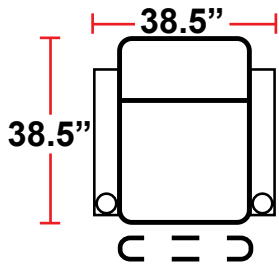

DIMENSIONS

- BACK HEIGHT FROM FLOOR: 44"
- SEAT WIDTH: 25"
- SEAT DEPTH: 21.75"
- SEAT HEIGHT: 19.5"
- ARM WIDTH: 7.25"(STRAIGHT)
- DEPTH: 38.5"
- DEPTH WHEN RECLINED: 67"
- SPACE NEEDED FOR RECLINE: 4-6"

3900 - TWO-ARM MANUAL RECLINER

- 38.5"D x 38.5"W x 44"H

5200 - RIGHT-FACING STRAIGHT ARM MANUAL RECLINER

- 38.5"D x 31.5"W x 44"H

5300 - LEFT-FACING STRAIGHT ARM MANUAL RECLINER

- 38.5"D x 31.5"W x 44"H

5400 - ARMLESS MANUAL RECLINER

- 38.5"D x 25"W x 44"H

Back Height: 44"

3900
 Two-Arm Recliner
 w/Manual Recline

5200
 Right Straight Arm
 w/Manual Recline

5300
 Left Straight Arm
 w/Manual Recline

5400
 Armless Recliner
 w/Manual Recline

Configuration G
 Straight Row of 4

Configuration H
 Straight Row of 4 with Loveseat

Back Height: 44"

Configuration I
Double Loveseat

Configuration J
Straight Row of 5

Configuration K
Straight Row of 5 with Sofa