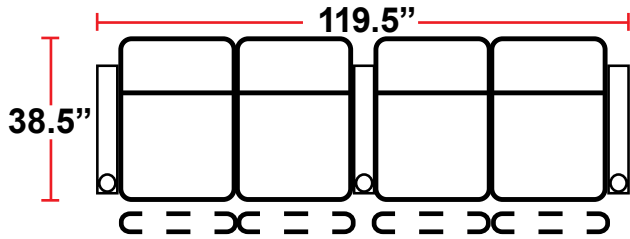

3900 - TWO-ARM MANUAL RECLINER

- 38.5"D x 38.5"W x 44"H

5200 - RIGHT-FACING STRAIGHT ARM MANUAL RECLINER

- 38.5"D x 31.5"W x 44"H

5300 - LEFT-FACING STRAIGHT ARM MANUAL RECLINER

- 38.5"D x 31.5"W x 44"H

5400 - ARMLESS MANUAL RECLINER

- 38.5"D x 25"W x 44"H

Back Height: 44"

3900
 Two-Arm Recliner
 w/Manual Recline

5200
 Right Straight Arm
 w/Manual Recline

5300
 Left Straight Arm
 w/Manual Recline

5400
 Armless Recliner
 w/Manual Recline

Configuration A
 Straight Row of 2

Configuration B
 Straight Row of 2 Loveseat

Configuration C
 Straight Row of 3

Configuration D
 Row of 3, Loveseat Left

Configuration E
 Row of 3, Loveseat Right

Configuration F
 Straight Row of 3 Sofa

Configuration G
 Straight Row of 4

Configuration H
 Straight Row of 4 with Loveseat

Back Height: 44"

Configuration I
Double Loveseat

Configuration J
Straight Row of 5

Configuration K
Straight Row of 5 with Sofa