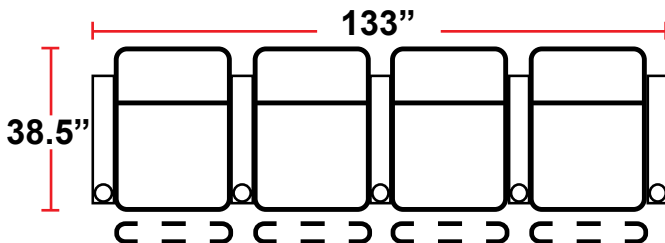

3900 - TWO-ARM MANUAL RECLINER

- 38.5"D x 38.5"W x 44"H

5200 - RIGHT-FACING STRAIGHT ARM MANUAL RECLINER

- 38.5"D x 31.5"W x 44"H

5300 - LEFT-FACING STRAIGHT ARM MANUAL RECLINER

- 38.5"D x 31.5"W x 44"H

5400 - ARMLESS MANUAL RECLINER

- 38.5"D x 25"W x 44"H

Back Height: 44"

3900
 Two-Arm Recliner
 w/Manual Recline

5200
 Right Straight Arm
 w/Manual Recline

5300
 Left Straight Arm
 w/Manual Recline

5400
 Armless Recliner
 w/Manual Recline

Configuration A
 Straight Row of 2

Configuration B
 Straight Row of 2 Loveseat

Configuration C
 Straight Row of 3

Configuration D
 Row of 3, Loveseat Left

Configuration E
 Row of 3, Loveseat Right

Configuration F
 Straight Row of 3 Sofa

Configuration G
 Straight Row of 4

Configuration H
 Straight Row of 4 with Loveseat

Back Height: 44"

Configuration I
Double Loveseat

Configuration J
Straight Row of 5

Configuration K
Straight Row of 5 with Sofa