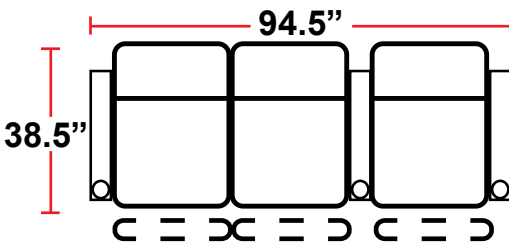

DIMENSIONS

- BACK HEIGHT FROM FLOOR: 44"
- SEAT WIDTH: 25"
- SEAT DEPTH: 21.75"
- SEAT HEIGHT: 19.5"
- ARM WIDTH: 7.25"(STRAIGHT)
- DEPTH: 38.5"
- DEPTH WHEN RECLINED: 67"
- SPACE NEEDED FOR RECLINE: 4-6"

3900 - TWO-ARM MANUAL RECLINER

- 38.5"D x 38.5"W x 44"H

5200 - RIGHT-FACING STRAIGHT ARM MANUAL RECLINER

- 38.5"D x 31.5"W x 44"H

5300 - LEFT-FACING STRAIGHT ARM MANUAL RECLINER

- 38.5"D x 31.5"W x 44"H

5400 - ARMLESS MANUAL RECLINER

- 38.5"D x 25"W x 44"H

Back Height: 44"

3900
 Two-Arm Recliner
 w/Manual Recline

5200
 Right Straight Arm
 w/Manual Recline

5300
 Left Straight Arm
 w/Manual Recline

5400
 Armless Recliner
 w/Manual Recline

Configuration A
 Straight Row of 2

Configuration B
 Straight Row of 2 Loveseat

Configuration C
 Straight Row of 3

Configuration D
 Row of 3, Loveseat Left

Configuration E
 Row of 3, Loveseat Right

Configuration F
 Straight Row of 3 Sofa