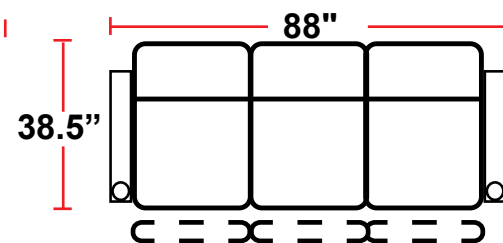

3900 - TWO-ARM MANUAL RECLINER

- 38.5"D x 38.5"W x 44"H

5200 - RIGHT-FACING STRAIGHT ARM MANUAL RECLINER

- 38.5"D x 31.5"W x 44"H

5300 - LEFT-FACING STRAIGHT ARM MANUAL RECLINER

- 38.5"D x 31.5"W x 44"H

5400 - ARMLESS MANUAL RECLINER

- 38.5"D x 25"W x 44"H

Back Height: 44"

3900
 Two-Arm Recliner
 w/Manual Recline

5200
 Right Straight Arm
 w/Manual Recline

5300
 Left Straight Arm
 w/Manual Recline

5400
 Armless Recliner
 w/Manual Recline

Configuration A
 Straight Row of 2

Configuration B
 Straight Row of 2 Loveseat

Configuration C
 Straight Row of 3

Configuration D
 Row of 3, Loveseat Left

Configuration E
 Row of 3, Loveseat Right

Configuration F
 Straight Row of 3 Sofa

Configuration G
 Straight Row of 4

Configuration H
 Straight Row of 4 with Loveseat

Back Height: 44"

Configuration I
Double Loveseat

Configuration J
Straight Row of 5

Configuration K
Straight Row of 5 with Sofa