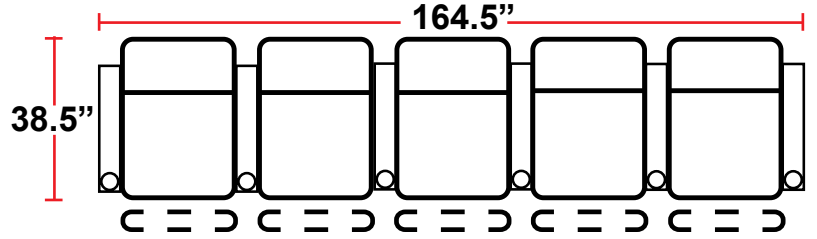

3900 - TWO-ARM MANUAL RECLINER

- 38.5"D x 38.5"W x 44"H

5200 - RIGHT-FACING STRAIGHT ARM MANUAL RECLINER

- 38.5"D x 31.5"W x 44"H

5300 - LEFT-FACING STRAIGHT ARM MANUAL RECLINER

- 38.5"D x 31.5"W x 44"H

5400 - ARMLESS MANUAL RECLINER

Configuration G
 Straight Row of 4

Configuration H
 Straight Row of 4 with Loveseat

Back Height: 44"

Configuration I
Double Loveseat

Configuration J
Straight Row of 5

Configuration K
Straight Row of 5 with Sofa