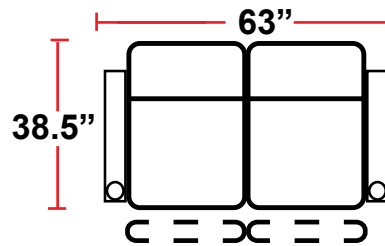

DIMENSIONS

- BACK HEIGHT FROM FLOOR: 44"
- SEAT WIDTH: 25"
- SEAT DEPTH: 21.75"
- SEAT HEIGHT: 19.5"
- ARM WIDTH: 7.25"(STRAIGHT)
- DEPTH: 38.5"
- DEPTH WHEN RECLINED: 67"
- SPACE NEEDED FOR RECLINE: 4-6"

3900 - TWO-ARM MANUAL RECLINER

- 38.5"D x 38.5"W x 44"H

5200 - RIGHT-FACING STRAIGHT ARM MANUAL RECLINER

- 38.5"D x 31.5"W x 44"H

5300 - LEFT-FACING STRAIGHT ARM MANUAL RECLINER

- 38.5"D x 31.5"W x 44"H

5400 - ARMLESS MANUAL RECLINER

- 38.5"D x 25"W x 44"H

Back Height: 44"

3900
 Two-Arm Recliner
 w/Manual Recline

5200
 Right Straight Arm
 w/Manual Recline

5300
 Left Straight Arm
 w/Manual Recline

5400
 Armless Recliner
 w/Manual Recline

Configuration A
 Straight Row of 2

Configuration B
 Straight Row of 2 Loveseat

Configuration C
 Straight Row of 3

Configuration D
 Row of 3, Loveseat Left

Configuration E
 Row of 3, Loveseat Right

Configuration F
 Straight Row of 3 Sofa