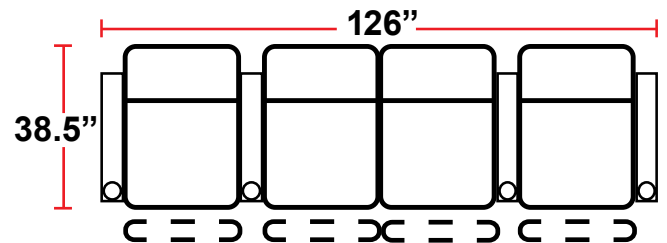

3900 - TWO-ARM MANUAL RECLINER

- 38.5"D x 38.5"W x 44"H

5200 - RIGHT-FACING STRAIGHT ARM MANUAL RECLINER

- 38.5"D x 31.5"W x 44"H

5300 - LEFT-FACING STRAIGHT ARM MANUAL RECLINER

- 38.5"D x 31.5"W x 44"H

5400 - ARMLESS MANUAL RECLINER

- 38.5"D x 25"W x 44"H

Back Height: 44"

3900
 Two-Arm Recliner
 w/Manual Recline

5200
 Right Straight Arm
 w/Manual Recline

5300
 Left Straight Arm
 w/Manual Recline

5400
 Armless Recliner
 w/Manual Recline

Configuration A
 Straight Row of 2

Configuration B
 Straight Row of 2 Loveseat

Configuration C
 Straight Row of 3

Configuration D
 Row of 3, Loveseat Left

Configuration E
 Row of 3, Loveseat Right

Configuration F
 Straight Row of 3 Sofa

Configuration G
 Straight Row of 4

Configuration H
 Straight Row of 4 with Loveseat

Back Height: 44"

Configuration I
Double Loveseat

Configuration J
Straight Row of 5

Configuration K
Straight Row of 5 with Sofa