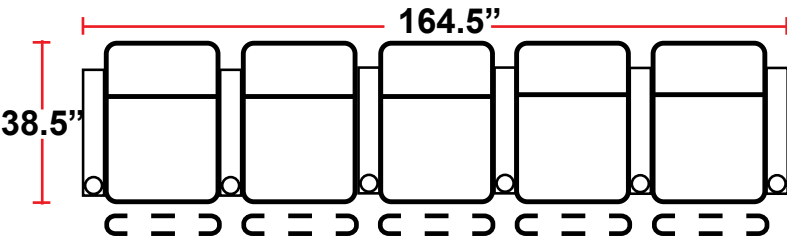

3901 - TWO-ARM POWER RECLINER

- 38.5"D x 38.5"W x 44"H

5201 - RIGHT-FACING STRAIGHT ARM POWER RECLINER

- 38.5"D x 31.5"W x 44"H

5301 - LEFT-FACING STRAIGHT ARM POWER RECLINER

- 38.5"D x 31.5"W x 44"H

5401 - ARMLESS POWER RECLINER

- 38.5"D x 25"W x 44"H

5341 - LEFT-FACING STRAIGHT/RIGHT-FACING WEDGE ARM POWER RECLINER

- 38.5"D x 42.5"W x 44"H

5441 - RIGHT FACING WEDGE ARM POWER RECLINER

- 38.5"D x 36"W x 44"H

Back Height: 44"

3901
Two-Arm Recliner
w/Power Recline

Configuration I
 Straight Row of 4 Double Loveseat

Configuration I Curved
 Curved Row of 4 Double Loveseat

Configuration J
 Row of 4 w/Center Wedge

Configuration K
 Modified Curved Row of 4

Back Height: 44"