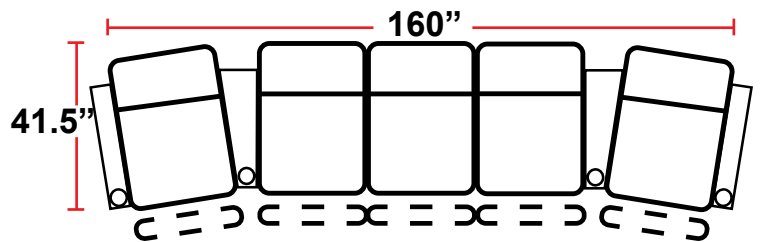

3901 - TWO-ARM POWER RECLINER

- 38.5"D x 38.5"W x 44"H

5201 - RIGHT-FACING STRAIGHT ARM POWER RECLINER

- 38.5"D x 31.5"W x 44"H

5301 - LEFT-FACING STRAIGHT ARM POWER RECLINER

- 38.5"D x 31.5"W x 44"H

5401 - ARMLESS POWER RECLINER

- 38.5"D x 25"W x 44"H

5341 - LEFT-FACING STRAIGHT/RIGHT-FACING WEDGE ARM POWER RECLINER

- 38.5"D x 42.5"W x 44"H

5441 - RIGHT FACING WEDGE ARM POWER RECLINER

- 38.5"D x 36"W x 44"H

Back Height: 44"

3901
Two-Arm Recliner
w/Power Recline

Configuration I
 Straight Row of 4 Double Loveseat

Configuration I Curved
 Curved Row of 4 Double Loveseat

Configuration J
 Row of 4 w/Center Wedge

Configuration K
 Modified Curved Row of 4

Back Height: 44"

Configuration L
 Straight Row of 5

Configuration L Curved
 Curved Row of 5

Configuration M
 Straight Row of 5 with Sofa

Configuration M Curved
 Curved Row of 5 w/Sofa

Configuration N
 Straight Row of 5 Captain Chair w/Loveseat