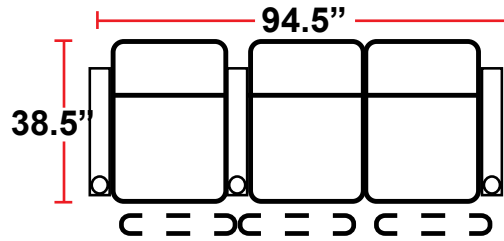

3901 - TWO-ARM POWER RECLINER

- 38.5"D x 38.5"W x 44"H

5201 - RIGHT-FACING STRAIGHT ARM POWER RECLINER

- 38.5"D x 31.5"W x 44"H

5301 - LEFT-FACING STRAIGHT ARM POWER RECLINER

- 38.5"D x 31.5"W x 44"H

5401 - ARMLESS POWER RECLINER

- 38.5"D x 25"W x 44"H

5341 - LEFT-FACING STRAIGHT/RIGHT-FACING WEDGE ARM POWER RECLINER

- 38.5"D x 42.5"W x 44"H

5441 - RIGHT FACING WEDGE ARM POWER RECLINER

- 38.5"D x 36"W x 44"H

Back Height: 44"

3901
Two-Arm Recliner
w/Power Recline

Configuration A Curved
Curved Row of 2

Configuration B
Straight Row of 2
Loveseat

Configuration C
Straight Row of 3

Configuration C Curved
Curved Row of 3

Configuration D
Row of 3, Loveseat Left

Configuration E
Row of 3, Loveseat Right

Configuration F
Straight Row of 3 Sofa

Back Height: 44"

Configuration G
 Straight Row of 4

Configuration G Curved
 Curved Row of 4

Configuration H
 Straight Row of 4 w/Loveseat

Configuration H Curved
 Curved Row of 4 w/Loveseat