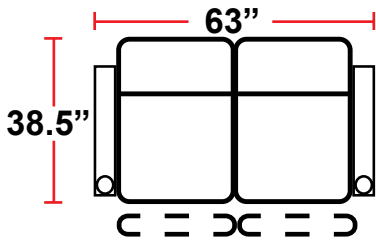

Configuration B
Straight Row of 2
Loveseat