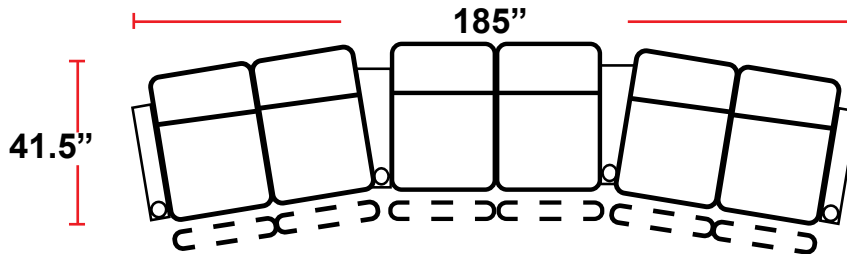

DIMENSIONS

- BACK HEIGHT FROM FLOOR: 44"
- SEAT WIDTH: 25"
- SEAT DEPTH: 21.75"
- SEAT HEIGHT: 19.5"
- ARM WIDTH: 7.25"(STRAIGHT)
11.5"(CURVED)
- DEPTH: 38.5"
- DEPTH WHEN RECLINED: 67"
- SPACE NEEDED FOR RECLINE: 4-6"

3901 - TWO-ARM POWER RECLINER

- 38.5"D x 38.5"W x 44"H

5201 - RIGHT-FACING STRAIGHT ARM POWER RECLINER

- 38.5"D x 31.5"W x 44"H

5301 - LEFT-FACING STRAIGHT ARM POWER RECLINER

- 38.5"D x 31.5"W x 44"H

5401 - ARMLESS POWER RECLINER

- 38.5"D x 25"W x 44"H

5341 - LEFT-FACING STRAIGHT/RIGHT-FACING WEDGE ARM POWER RECLINER

- 38.5"D x 42.5"W x 44"H

5441 - RIGHT FACING WEDGE ARM POWER RECLINER

- 38.5"D x 36"W x 44"H

Back Height: 44"

3901
Two-Arm Recliner
w/Power Recline

Configuration N Curved
 Curved Row of 5 Captain Chair w/Loveseat

Back Height: 44"

Configuration O
Straight Row of 6

Configuration O Curved
Curved Row of 6

Configuration P
Straight Row of 6 Triple Loveseats