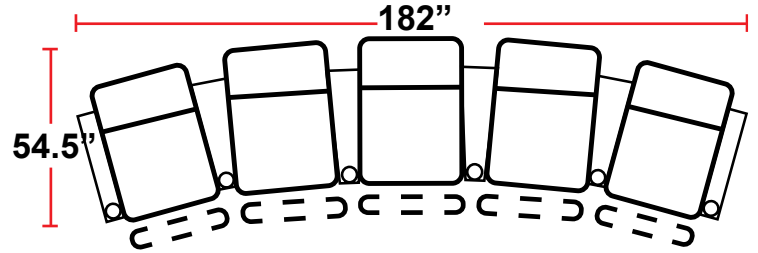

3901 - TWO-ARM POWER RECLINER

- 38.5"D x 38.5"W x 44"H

5201 - RIGHT-FACING STRAIGHT ARM POWER RECLINER

- 38.5"D x 31.5"W x 44"H

5301 - LEFT-FACING STRAIGHT ARM POWER RECLINER

- 38.5"D x 31.5"W x 44"H

5401 - ARMLESS POWER RECLINER

- 38.5"D x 25"W x 44"H

5341 - LEFT-FACING STRAIGHT/RIGHT-FACING WEDGE ARM POWER RECLINER

- 38.5"D x 42.5"W x 44"H

5441 - RIGHT FACING WEDGE ARM POWER RECLINER

- 38.5"D x 36"W x 44"H

Back Height: 44"

3901
Two-Arm Recliner
w/Power Recline

Configuration I
 Straight Row of 4 Double Loveseat

Configuration I Curved
 Curved Row of 4 Double Loveseat

Configuration J
 Row of 4 w/Center Wedge

Configuration K
 Modified Curved Row of 4

Back Height: 44"

Configuration L
 Straight Row of 5

Configuration L Curved
 Curved Row of 5

Configuration M
 Straight Row of 5 with Sofa

Configuration M Curved
 Curved Row of 5 w/Sofa

Configuration N
 Straight Row of 5 Captain Chair w/Loveseat