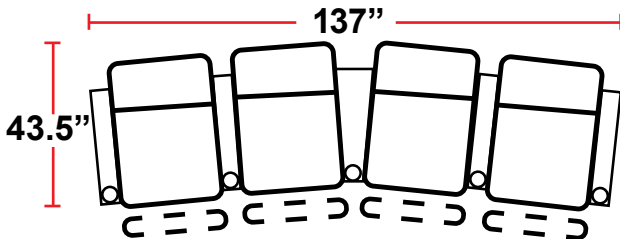

3901 - TWO-ARM POWER RECLINER

- 38.5"D x 38.5"W x 44"H

5201 - RIGHT-FACING STRAIGHT ARM POWER RECLINER

- 38.5"D x 31.5"W x 44"H

5301 - LEFT-FACING STRAIGHT ARM POWER RECLINER

- 38.5"D x 31.5"W x 44"H

5401 - ARMLESS POWER RECLINER

- 38.5"D x 25"W x 44"H

5341 - LEFT-FACING STRAIGHT/RIGHT-FACING WEDGE ARM POWER RECLINER

- 38.5"D x 42.5"W x 44"H

5441 - RIGHT FACING WEDGE ARM POWER RECLINER

- 38.5"D x 36"W x 44"H

Back Height: 44"

3901
Two-Arm Recliner
w/Power Recline

Configuration F
Straight Row of 3 Sofa

Back Height: 44"

Configuration G
 Straight Row of 4

Configuration G Curved
 Curved Row of 4

Configuration H
 Straight Row of 4 w/Loveseat

Configuration H Curved
 Curved Row of 4 w/Loveseat

Configuration I
 Straight Row of 4 Double Loveseat

Configuration I Curved
 Curved Row of 4 Double Loveseat

Configuration J
 Row of 4 w/Center Wedge

Configuration K
 Modified Curved Row of 4

Back Height: 44"