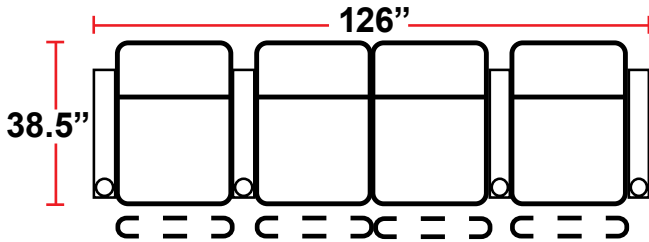

3901 - TWO-ARM POWER RECLINER

- 38.5"D x 38.5"W x 44"H

5201 - RIGHT-FACING STRAIGHT ARM POWER RECLINER

- 38.5"D x 31.5"W x 44"H

5301 - LEFT-FACING STRAIGHT ARM POWER RECLINER

- 38.5"D x 31.5"W x 44"H

5401 - ARMLESS POWER RECLINER

- 38.5"D x 25"W x 44"H

5341 - LEFT-FACING STRAIGHT/RIGHT-FACING WEDGE ARM POWER RECLINER

- 38.5"D x 42.5"W x 44"H

5441 - RIGHT FACING WEDGE ARM POWER RECLINER

- 38.5"D x 36"W x 44"H

Back Height: 44"

3901
Two-Arm Recliner
w/Power Recline

Configuration F
Straight Row of 3 Sofa

Back Height: 44"

Configuration G
 Straight Row of 4

Configuration G Curved
 Curved Row of 4

Configuration H
 Straight Row of 4 w/Loveseat

Configuration H Curved
 Curved Row of 4 w/Loveseat

Configuration I
 Straight Row of 4 Double Loveseat

Configuration I Curved
 Curved Row of 4 Double Loveseat

Configuration J
 Row of 4 w/Center Wedge

Configuration K
 Modified Curved Row of 4

Back Height: 44"