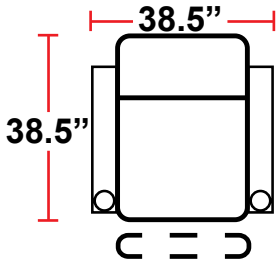

DIMENSIONS

- BACK HEIGHT FROM FLOOR: 44"
- SEAT WIDTH: 25"
- SEAT DEPTH: 21.75"
- SEAT HEIGHT: 19.5"
- ARM WIDTH: 7.25"(STRAIGHT)
11.5"(CURVED)
- DEPTH: 38.5"
- DEPTH WHEN RECLINED: 67"
- SPACE NEEDED FOR RECLINE: 4-6"

3901 - TWO-ARM POWER RECLINER

- 38.5"D x 38.5"W x 44"H

5201 - RIGHT-FACING STRAIGHT ARM POWER RECLINER

- 38.5"D x 31.5"W x 44"H

5301 - LEFT-FACING STRAIGHT ARM POWER RECLINER

- 38.5"D x 31.5"W x 44"H

5401 - ARMLESS POWER RECLINER

- 38.5"D x 25"W x 44"H

5341 - LEFT-FACING STRAIGHT/RIGHT-FACING WEDGE ARM POWER RECLINER

- 38.5"D x 42.5"W x 44"H

5441 - RIGHT FACING WEDGE ARM POWER RECLINER

- 38.5"D x 36"W x 44"H

Back Height: 44"

3901
Two-Arm Recliner
w/Power Recline

Configuration I
 Straight Row of 4 Double Loveseat

Configuration I Curved
 Curved Row of 4 Double Loveseat

Configuration J
 Row of 4 w/Center Wedge

Configuration K
 Modified Curved Row of 4

Back Height: 44"