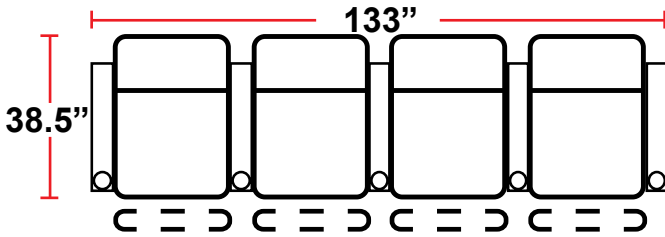

3901 - TWO-ARM POWER RECLINER

- 38.5"D x 38.5"W x 44"H

5201 - RIGHT-FACING STRAIGHT ARM POWER RECLINER

- 38.5"D x 31.5"W x 44"H

5301 - LEFT-FACING STRAIGHT ARM POWER RECLINER

- 38.5"D x 31.5"W x 44"H

5401 - ARMLESS POWER RECLINER

- 38.5"D x 25"W x 44"H

5341 - LEFT-FACING STRAIGHT/RIGHT-FACING WEDGE ARM POWER RECLINER

- 38.5"D x 42.5"W x 44"H

5441 - RIGHT FACING WEDGE ARM POWER RECLINER

- 38.5"D x 36"W x 44"H

Back Height: 44"

3901
Two-Arm Recliner
w/Power Recline

Configuration A Curved
Curved Row of 2

Configuration B
Straight Row of 2
Loveseat

Configuration C
Straight Row of 3

Configuration C Curved
Curved Row of 3

Configuration D
Row of 3, Loveseat Left

Configuration E
Row of 3, Loveseat Right

Configuration F
Straight Row of 3 Sofa

Back Height: 44"

Configuration G
 Straight Row of 4

Configuration G Curved
 Curved Row of 4

Configuration H
 Straight Row of 4 w/Loveseat

Configuration H Curved
 Curved Row of 4 w/Loveseat