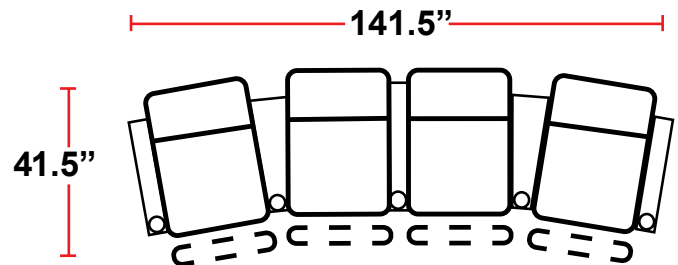

3901 - TWO-ARM POWER RECLINER

- 38.5"D x 38.5"W x 44"H

5201 - RIGHT-FACING STRAIGHT ARM POWER RECLINER

- 38.5"D x 31.5"W x 44"H

5301 - LEFT-FACING STRAIGHT ARM POWER RECLINER

- 38.5"D x 31.5"W x 44"H

5401 - ARMLESS POWER RECLINER

- 38.5"D x 25"W x 44"H

5341 - LEFT-FACING STRAIGHT/RIGHT-FACING WEDGE ARM POWER RECLINER

- 38.5"D x 42.5"W x 44"H

5441 - RIGHT FACING WEDGE ARM POWER RECLINER

- 38.5"D x 36"W x 44"H

Back Height: 44"

3901
Two-Arm Recliner
w/Power Recline

Configuration F
Straight Row of 3 Sofa

Back Height: 44"

Configuration G
 Straight Row of 4

Configuration G Curved
 Curved Row of 4

Configuration H
 Straight Row of 4 w/Loveseat

Configuration H Curved
 Curved Row of 4 w/Loveseat

Configuration I
 Straight Row of 4 Double Loveseat

Configuration I Curved
 Curved Row of 4 Double Loveseat

Configuration J
 Row of 4 w/Center Wedge

Configuration K
 Modified Curved Row of 4

Back Height: 44"