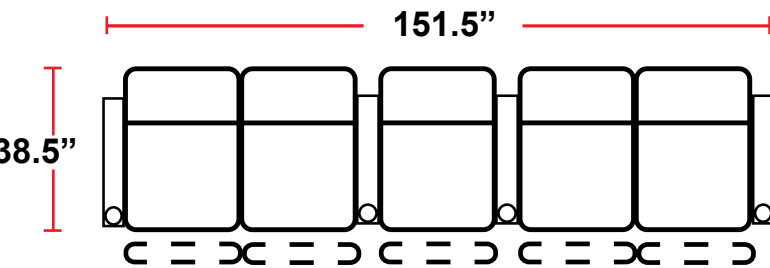

3901 - TWO-ARM POWER RECLINER

- 38.5"D x 38.5"W x 44"H

5201 - RIGHT-FACING STRAIGHT ARM POWER RECLINER

- 38.5"D x 31.5"W x 44"H

5301 - LEFT-FACING STRAIGHT ARM POWER RECLINER

- 38.5"D x 31.5"W x 44"H

5401 - ARMLESS POWER RECLINER

- 38.5"D x 25"W x 44"H

5341 - LEFT-FACING STRAIGHT/RIGHT-FACING WEDGE ARM POWER RECLINER

- 38.5"D x 42.5"W x 44"H

5441 - RIGHT FACING WEDGE ARM POWER RECLINER

- 38.5"D x 36"W x 44"H

Back Height: 44"

3901
Two-Arm Recliner
w/Power Recline

Configuration L
 Straight Row of 5

Configuration L Curved
 Curved Row of 5

Configuration M
 Straight Row of 5 with Sofa

Configuration M Curved
 Curved Row of 5 w/Sofa

Configuration N
 Straight Row of 5 Captain Chair w/Loveseat