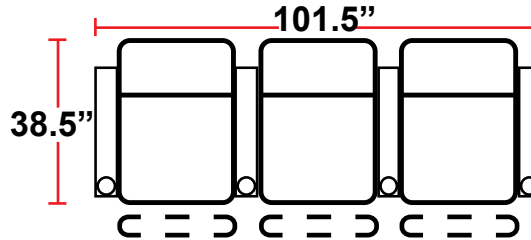

3901 - TWO-ARM POWER RECLINER

- 38.5"D x 38.5"W x 44"H

5201 - RIGHT-FACING STRAIGHT ARM POWER RECLINER

- 38.5"D x 31.5"W x 44"H

5301 - LEFT-FACING STRAIGHT ARM POWER RECLINER

- 38.5"D x 31.5"W x 44"H

5401 - ARMLESS POWER RECLINER

- 38.5"D x 25"W x 44"H

5341 - LEFT-FACING STRAIGHT/RIGHT-FACING WEDGE ARM POWER RECLINER

- 38.5"D x 42.5"W x 44"H

5441 - RIGHT FACING WEDGE ARM POWER RECLINER

- 38.5"D x 36"W x 44"H

Back Height: 44"

3901
Two-Arm Recliner
w/Power Recline

5201
Right Straight Arm
w/Power Recline

5301
Left Straight Arm
w/Power Recline

5341
LHF Straight Arm/RHF
Wedge Arm
w/Power Recline

5441
RHF Wedge Arm
w/Power Recline

5401
Armless Recliner
w/Power Recline

Configuration A
Straight Row of 2

Configuration A Curved
Curved Row of 2

Configuration B
Straight Row of 2
Loveseat

Configuration C
Straight Row of 3

Configuration C Curved
Curved Row of 3

Configuration D
Row of 3, Loveseat Left

Configuration E
Row of 3, Loveseat Right