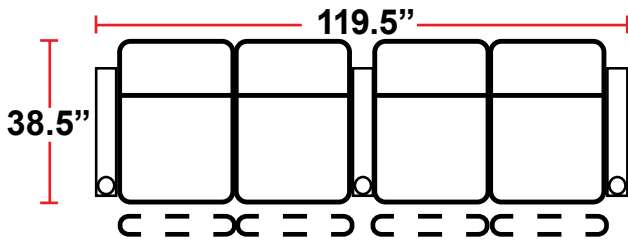

3901 - TWO-ARM POWER RECLINER

- 38.5"D x 38.5"W x 44"H

5201 - RIGHT-FACING STRAIGHT ARM POWER RECLINER

- 38.5"D x 31.5"W x 44"H

5301 - LEFT-FACING STRAIGHT ARM POWER RECLINER

- 38.5"D x 31.5"W x 44"H

5401 - ARMLESS POWER RECLINER

- 38.5"D x 25"W x 44"H

5341 - LEFT-FACING STRAIGHT/RIGHT-FACING WEDGE ARM POWER RECLINER

- 38.5"D x 42.5"W x 44"H

5441 - RIGHT FACING WEDGE ARM POWER RECLINER

- 38.5"D x 36"W x 44"H

Back Height: 44"

3901
Two-Arm Recliner
w/Power Recline

Configuration F
Straight Row of 3 Sofa

Back Height: 44"

Configuration G
 Straight Row of 4

Configuration G Curved
 Curved Row of 4

Configuration H
 Straight Row of 4 w/Loveseat

Configuration H Curved
 Curved Row of 4 w/Loveseat

Configuration I
 Straight Row of 4 Double Loveseat

Configuration I Curved
 Curved Row of 4 Double Loveseat

Configuration J
 Row of 4 w/Center Wedge

Configuration K
 Modified Curved Row of 4

Back Height: 44"