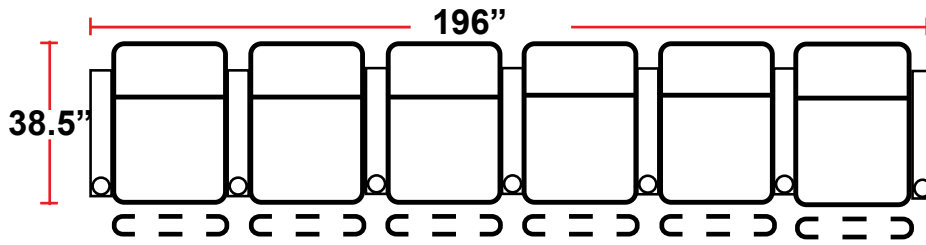

Back Height: 44"

Configuration O
Straight Row of 6