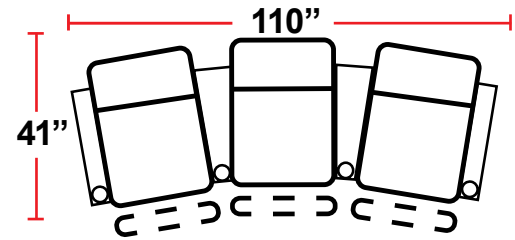

3901 - TWO-ARM POWER RECLINER

- 38.5"D x 38.5"W x 44"H

5201 - RIGHT-FACING STRAIGHT ARM POWER RECLINER

- 38.5"D x 31.5"W x 44"H

5301 - LEFT-FACING STRAIGHT ARM POWER RECLINER

- 38.5"D x 31.5"W x 44"H

5401 - ARMLESS POWER RECLINER

- 38.5"D x 25"W x 44"H

5341 - LEFT-FACING STRAIGHT/RIGHT-FACING WEDGE ARM POWER RECLINER

- 38.5"D x 42.5"W x 44"H

5441 - RIGHT FACING WEDGE ARM POWER RECLINER

- 38.5"D x 36"W x 44"H

Back Height: 44"

3901
Two-Arm Recliner
w/Power Recline

5201
Right Straight Arm
w/Power Recline

5301
Left Straight Arm
w/Power Recline

5341
LHF Straight Arm/RHF
Wedge Arm
w/Power Recline

5441
RHF Wedge Arm
w/Power Recline

5401
Armless Recliner
w/Power Recline

Configuration A
Straight Row of 2

Configuration A Curved
Curved Row of 2

Configuration B
Straight Row of 2
Loveseat

Configuration C
Straight Row of 3

Configuration C Curved
Curved Row of 3

Configuration D
Row of 3, Loveseat Left

Configuration E
Row of 3, Loveseat Right