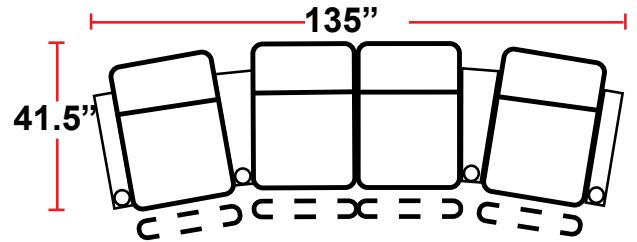

3901 - TWO-ARM POWER RECLINER

- 38.5"D x 38.5"W x 44"H

5201 - RIGHT-FACING STRAIGHT ARM POWER RECLINER

- 38.5"D x 31.5"W x 44"H

5301 - LEFT-FACING STRAIGHT ARM POWER RECLINER

- 38.5"D x 31.5"W x 44"H

5401 - ARMLESS POWER RECLINER

- 38.5"D x 25"W x 44"H

5341 - LEFT-FACING STRAIGHT/RIGHT-FACING WEDGE ARM POWER RECLINER

- 38.5"D x 42.5"W x 44"H

5441 - RIGHT FACING WEDGE ARM POWER RECLINER

- 38.5"D x 36"W x 44"H

Back Height: 44"

3901
Two-Arm Recliner
w/Power Recline

Configuration F
Straight Row of 3 Sofa

Back Height: 44"

Configuration G
 Straight Row of 4

Configuration G Curved
 Curved Row of 4

Configuration H
 Straight Row of 4 w/Loveseat

Configuration H Curved
 Curved Row of 4 w/Loveseat

Configuration I
 Straight Row of 4 Double Loveseat

Configuration I Curved
 Curved Row of 4 Double Loveseat

Configuration J
 Row of 4 w/Center Wedge

Configuration K
 Modified Curved Row of 4

Back Height: 44"