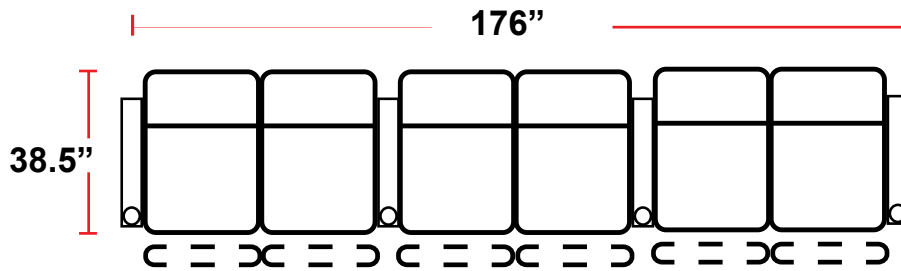

3901 - TWO-ARM POWER RECLINER

- 38.5"D x 38.5"W x 44"H

5201 - RIGHT-FACING STRAIGHT ARM POWER RECLINER

- 38.5"D x 31.5"W x 44"H

5301 - LEFT-FACING STRAIGHT ARM POWER RECLINER

- 38.5"D x 31.5"W x 44"H

5401 - ARMLESS POWER RECLINER

- 38.5"D x 25"W x 44"H

5341 - LEFT-FACING STRAIGHT/RIGHT-FACING WEDGE ARM POWER RECLINER

- 38.5"D x 42.5"W x 44"H

5441 - RIGHT FACING WEDGE ARM POWER RECLINER

- 38.5"D x 36"W x 44"H

Back Height: 44"

3901
Two-Arm Recliner
w/Power Recline

Configuration N Curved
 Curved Row of 5 Captain Chair w/Loveseat

Back Height: 44"

Configuration O
Straight Row of 6

Configuration O Curved
Curved Row of 6

Configuration P
Straight Row of 6 Triple Loveseats