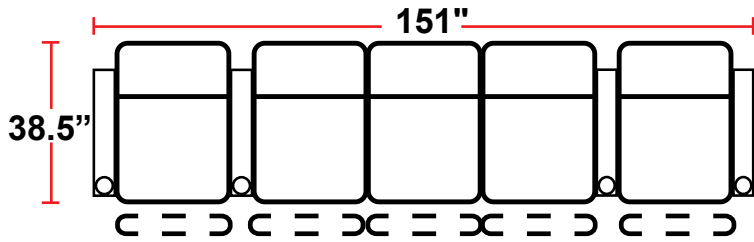

Configuration M
Straight Row of 5 with Sofa