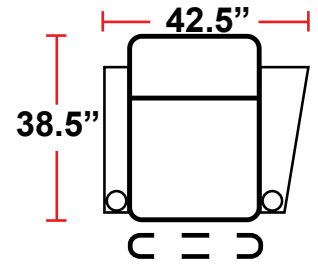

5341
LHF Straight Arm/RHF
Wedge Arm
w/Power Recline