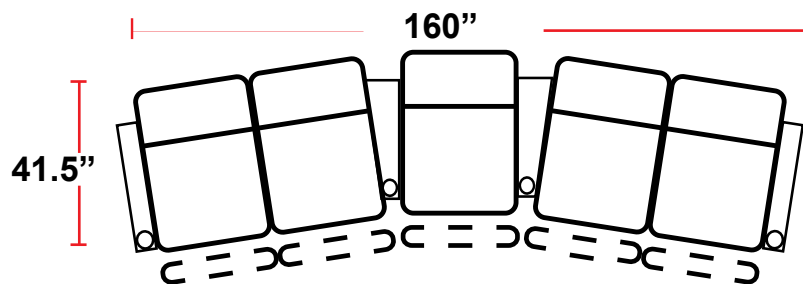

3901 - TWO-ARM POWER RECLINER

- 38.5"D x 38.5"W x 44"H

5201 - RIGHT-FACING STRAIGHT ARM POWER RECLINER

- 38.5"D x 31.5"W x 44"H

5301 - LEFT-FACING STRAIGHT ARM POWER RECLINER

- 38.5"D x 31.5"W x 44"H

5401 - ARMLESS POWER RECLINER

- 38.5"D x 25"W x 44"H

5341 - LEFT-FACING STRAIGHT/RIGHT-FACING WEDGE ARM POWER RECLINER

- 38.5"D x 42.5"W x 44"H

5441 - RIGHT FACING WEDGE ARM POWER RECLINER

- 38.5"D x 36"W x 44"H

Back Height: 44"

3901
Two-Arm Recliner
w/Power Recline

Configuration L
 Straight Row of 5

Configuration L Curved
 Curved Row of 5

Configuration M
 Straight Row of 5 with Sofa

Configuration M Curved
 Curved Row of 5 w/Sofa

Configuration N
 Straight Row of 5 Captain Chair w/Loveseat