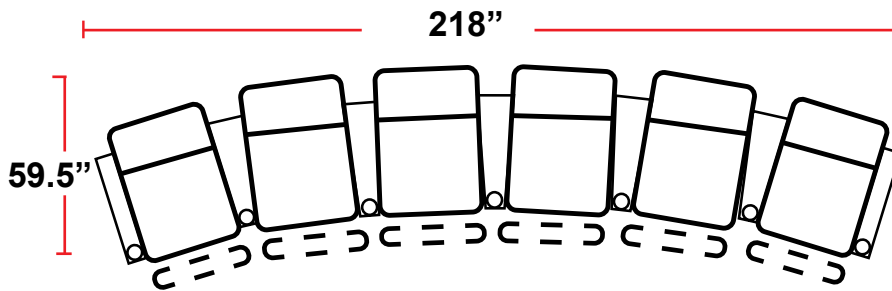

Configuration O Curved
Curved Row of 6