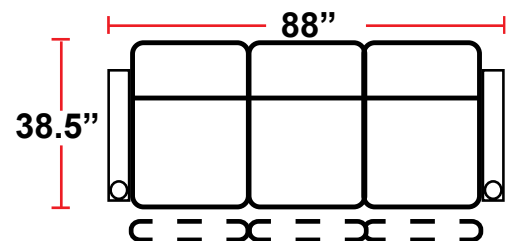

3901 - TWO-ARM POWER RECLINER

- 38.5"D x 38.5"W x 44"H

5201 - RIGHT-FACING STRAIGHT ARM POWER RECLINER

- 38.5"D x 31.5"W x 44"H

5301 - LEFT-FACING STRAIGHT ARM POWER RECLINER

- 38.5"D x 31.5"W x 44"H

5401 - ARMLESS POWER RECLINER

- 38.5"D x 25"W x 44"H

5341 - LEFT-FACING STRAIGHT/RIGHT-FACING WEDGE ARM POWER RECLINER

- 38.5"D x 42.5"W x 44"H

5441 - RIGHT FACING WEDGE ARM POWER RECLINER

- 38.5"D x 36"W x 44"H

Back Height: 44"

3901
Two-Arm Recliner
w/Power Recline

Configuration A Curved
Curved Row of 2

Configuration B
Straight Row of 2
Loveseat

Configuration C
Straight Row of 3

Configuration C Curved
Curved Row of 3

Configuration D
Row of 3, Loveseat Left

Configuration E
Row of 3, Loveseat Right

Configuration F
Straight Row of 3 Sofa

Back Height: 44"

Configuration G
 Straight Row of 4

Configuration G Curved
 Curved Row of 4

Configuration H
 Straight Row of 4 w/Loveseat

Configuration H Curved
 Curved Row of 4 w/Loveseat