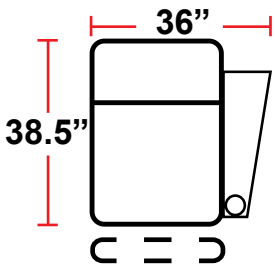

DIMENSIONS

- BACK HEIGHT FROM FLOOR: 44"
- SEAT WIDTH: 25"
- SEAT DEPTH: 21.75"
- SEAT HEIGHT: 19.5"
- ARM WIDTH: 7.25"(STRAIGHT)
11.5"(CURVED)
- DEPTH: 38.5"
- DEPTH WHEN RECLINED: 67"
- SPACE NEEDED FOR RECLINE: 4-6"

3901 - TWO-ARM POWER RECLINER

- 38.5"D x 38.5"W x 44"H

5201 - RIGHT-FACING STRAIGHT ARM POWER RECLINER

- 38.5"D x 31.5"W x 44"H

5301 - LEFT-FACING STRAIGHT ARM POWER RECLINER

- 38.5"D x 31.5"W x 44"H

5401 - ARMLESS POWER RECLINER

- 38.5"D x 25"W x 44"H

5341 - LEFT-FACING STRAIGHT/RIGHT-FACING WEDGE ARM POWER RECLINER

- 38.5"D x 42.5"W x 44"H

5441 - RIGHT FACING WEDGE ARM POWER RECLINER

- 38.5"D x 36"W x 44"H

Back Height: 44"

3901
Two-Arm Recliner
w/Power Recline

5201
Right Straight Arm
w/Power Recline

5301
Left Straight Arm
w/Power Recline

5341
LHF Straight Arm/RHF
Wedge Arm
w/Power Recline

5441
RHF Wedge Arm
w/Power Recline

5401
Armless Recliner
w/Power Recline

Configuration A
Straight Row of 2