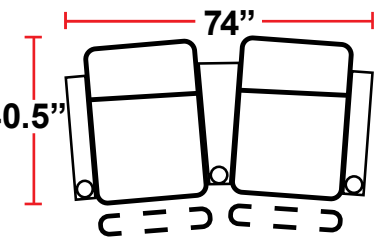

3901 - TWO-ARM POWER RECLINER

- 38.5"D x 38.5"W x 44"H

5201 - RIGHT-FACING STRAIGHT ARM POWER RECLINER

- 38.5"D x 31.5"W x 44"H

5301 - LEFT-FACING STRAIGHT ARM POWER RECLINER

- 38.5"D x 31.5"W x 44"H

5401 - ARMLESS POWER RECLINER

- 38.5"D x 25"W x 44"H

5341 - LEFT-FACING STRAIGHT/RIGHT-FACING WEDGE ARM POWER RECLINER

- 38.5"D x 42.5"W x 44"H

5441 - RIGHT FACING WEDGE ARM POWER RECLINER

- 38.5"D x 36"W x 44"H

Back Height: 44"

3901
Two-Arm Recliner
w/Power Recline

5201
Right Straight Arm
w/Power Recline

5301
Left Straight Arm
w/Power Recline

5341
LHF Straight Arm/RHF
Wedge Arm
w/Power Recline

5441
RHF Wedge Arm
w/Power Recline

5401
Armless Recliner
w/Power Recline

Configuration A
Straight Row of 2

Configuration A Curved
Curved Row of 2

Configuration B
Straight Row of 2
Loveseat

Configuration C
Straight Row of 3

Configuration C Curved
Curved Row of 3

Configuration D
Row of 3, Loveseat Left

Configuration E
Row of 3, Loveseat Right