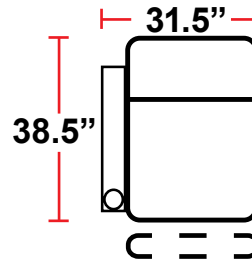

DIMENSIONS

- BACK HEIGHT FROM FLOOR: 44"
- SEAT WIDTH: 25"
- SEAT DEPTH: 21.75"
- SEAT HEIGHT: 19.5"
- ARM WIDTH: 7.25"(STRAIGHT)
11.5"(CURVED)
- DEPTH: 38.5"
- DEPTH WHEN RECLINED: 67"
- SPACE NEEDED FOR RECLINE: 4-6"

3901 - TWO-ARM POWER RECLINER

- 38.5"D x 38.5"W x 44"H

5201 - RIGHT-FACING STRAIGHT ARM POWER RECLINER

- 38.5"D x 31.5"W x 44"H

5301 - LEFT-FACING STRAIGHT ARM POWER RECLINER

- 38.5"D x 31.5"W x 44"H

5401 - ARMLESS POWER RECLINER

- 38.5"D x 25"W x 44"H

5341 - LEFT-FACING STRAIGHT/RIGHT-FACING WEDGE ARM POWER RECLINER

- 38.5"D x 42.5"W x 44"H

5441 - RIGHT FACING WEDGE ARM POWER RECLINER

- 38.5"D x 36"W x 44"H

Back Height: 44"

3901
Two-Arm Recliner
w/Power Recline

5201
Right Straight Arm
w/Power Recline

5301
Left Straight Arm
w/Power Recline

5341
LHF Straight Arm/RHF
Wedge Arm
w/Power Recline

5441
RHF Wedge Arm
w/Power Recline

5401
Armless Recliner
w/Power Recline

Configuration A
Straight Row of 2