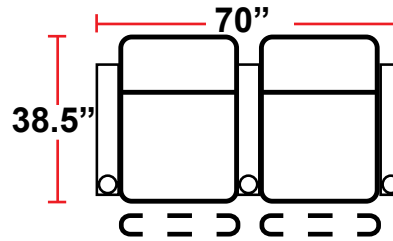

DIMENSIONS

- BACK HEIGHT FROM FLOOR: 44"
- SEAT WIDTH: 25"
- SEAT DEPTH: 21.75"
- SEAT HEIGHT: 19.5"
- ARM WIDTH: 7.25"(STRAIGHT)
11.5"(CURVED)
- DEPTH: 38.5"
- DEPTH WHEN RECLINED: 67"
- SPACE NEEDED FOR RECLINE: 4-6"

3901 - TWO-ARM POWER RECLINER

- 38.5"D x 38.5"W x 44"H

5201 - RIGHT-FACING STRAIGHT ARM POWER RECLINER

- 38.5"D x 31.5"W x 44"H

5301 - LEFT-FACING STRAIGHT ARM POWER RECLINER

- 38.5"D x 31.5"W x 44"H

5401 - ARMLESS POWER RECLINER

- 38.5"D x 25"W x 44"H

5341 - LEFT-FACING STRAIGHT/RIGHT-FACING WEDGE ARM POWER RECLINER

- 38.5"D x 42.5"W x 44"H

5441 - RIGHT FACING WEDGE ARM POWER RECLINER

- 38.5"D x 36"W x 44"H

Back Height: 44"

3901
Two-Arm Recliner
w/Power Recline

5201
Right Straight Arm
w/Power Recline

5301
Left Straight Arm
w/Power Recline

5341
LHF Straight Arm/RHF
Wedge Arm
w/Power Recline

5441
RHF Wedge Arm
w/Power Recline

5401
Armless Recliner
w/Power Recline

Configuration A
Straight Row of 2