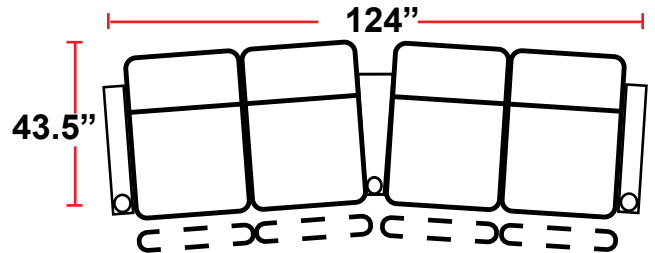

3901 - TWO-ARM POWER RECLINER

- 38.5"D x 38.5"W x 44"H

5201 - RIGHT-FACING STRAIGHT ARM POWER RECLINER

- 38.5"D x 31.5"W x 44"H

5301 - LEFT-FACING STRAIGHT ARM POWER RECLINER

- 38.5"D x 31.5"W x 44"H

5401 - ARMLESS POWER RECLINER

- 38.5"D x 25"W x 44"H

5341 - LEFT-FACING STRAIGHT/RIGHT-FACING WEDGE ARM POWER RECLINER

- 38.5"D x 42.5"W x 44"H

5441 - RIGHT FACING WEDGE ARM POWER RECLINER

- 38.5"D x 36"W x 44"H

Back Height: 44"

3901
Two-Arm Recliner
w/Power Recline

Configuration F
Straight Row of 3 Sofa

Back Height: 44"

Configuration G
 Straight Row of 4

Configuration G Curved
 Curved Row of 4

Configuration H
 Straight Row of 4 w/Loveseat

Configuration H Curved
 Curved Row of 4 w/Loveseat

Configuration I
 Straight Row of 4 Double Loveseat

Configuration I Curved
 Curved Row of 4 Double Loveseat

Configuration J
 Row of 4 w/Center Wedge

Configuration K
 Modified Curved Row of 4

Back Height: 44"