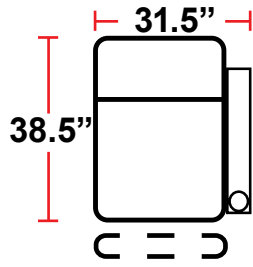

DIMENSIONS

- BACK HEIGHT FROM FLOOR: 44"
- SEAT WIDTH: 25"
- SEAT DEPTH: 21.75"
- SEAT HEIGHT: 19.5"
- ARM WIDTH: 7.25"(STRAIGHT)
11.5"(CURVED)
- DEPTH: 38.5"
- DEPTH WHEN RECLINED: 67"
- SPACE NEEDED FOR RECLINE: 4-6"

3901 - TWO-ARM POWER RECLINER

- 38.5"D x 38.5"W x 44"H

5201 - RIGHT-FACING STRAIGHT ARM POWER RECLINER

- 38.5"D x 31.5"W x 44"H

5301 - LEFT-FACING STRAIGHT ARM POWER RECLINER

- 38.5"D x 31.5"W x 44"H

5401 - ARMLESS POWER RECLINER

- 38.5"D x 25"W x 44"H

5341 - LEFT-FACING STRAIGHT/RIGHT-FACING WEDGE ARM POWER RECLINER

- 38.5"D x 42.5"W x 44"H

5441 - RIGHT FACING WEDGE ARM POWER RECLINER

- 38.5"D x 36"W x 44"H

Back Height: 44"

3901
Two-Arm Recliner
w/Power Recline

5201
Right Straight Arm
w/Power Recline

5301
Left Straight Arm
w/Power Recline

5341
LHF Straight Arm/RHF
Wedge Arm
w/Power Recline

5441
RHF Wedge Arm
w/Power Recline

5401
Armless Recliner
w/Power Recline

Configuration A
Straight Row of 2