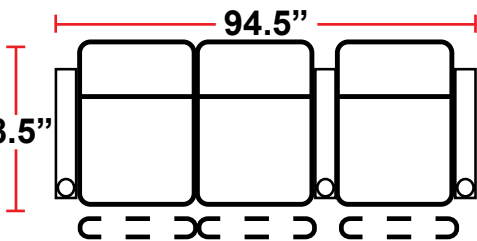

3901 - TWO-ARM POWER RECLINER

- 38.5"D x 38.5"W x 44"H

5201 - RIGHT-FACING STRAIGHT ARM POWER RECLINER

- 38.5"D x 31.5"W x 44"H

5301 - LEFT-FACING STRAIGHT ARM POWER RECLINER

- 38.5"D x 31.5"W x 44"H

5401 - ARMLESS POWER RECLINER

- 38.5"D x 25"W x 44"H

5341 - LEFT-FACING STRAIGHT/RIGHT-FACING WEDGE ARM POWER RECLINER

- 38.5"D x 42.5"W x 44"H

5441 - RIGHT FACING WEDGE ARM POWER RECLINER

- 38.5"D x 36"W x 44"H

Back Height: 44"

3901
Two-Arm Recliner
w/Power Recline

Configuration A Curved
Curved Row of 2

Configuration B
Straight Row of 2
Loveseat

Configuration C
Straight Row of 3

Configuration C Curved
Curved Row of 3

Configuration D
Row of 3, Loveseat Left

Configuration E
Row of 3, Loveseat Right

Configuration F
Straight Row of 3 Sofa

Back Height: 44"

Configuration G
 Straight Row of 4

Configuration G Curved
 Curved Row of 4

Configuration H
 Straight Row of 4 w/Loveseat

Configuration H Curved
 Curved Row of 4 w/Loveseat