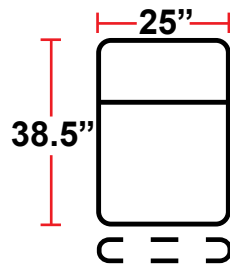

DIMENSIONS

- BACK HEIGHT FROM FLOOR: 44"
- SEAT WIDTH: 25"
- SEAT DEPTH: 21.75"
- SEAT HEIGHT: 19.5"
- ARM WIDTH: 7.25"(STRAIGHT)
11.5"(CURVED)
- DEPTH: 38.5"
- DEPTH WHEN RECLINED: 67"
- SPACE NEEDED FOR RECLINE: 4-6"

3901 - TWO-ARM POWER RECLINER

- 38.5"D x 38.5"W x 44"H

5201 - RIGHT-FACING STRAIGHT ARM POWER RECLINER

- 38.5"D x 31.5"W x 44"H

5301 - LEFT-FACING STRAIGHT ARM POWER RECLINER

- 38.5"D x 31.5"W x 44"H

5401 - ARMLESS POWER RECLINER

- 38.5"D x 25"W x 44"H

5341 - LEFT-FACING STRAIGHT/RIGHT-FACING WEDGE ARM POWER RECLINER

- 38.5"D x 42.5"W x 44"H

5441 - RIGHT FACING WEDGE ARM POWER RECLINER

- 38.5"D x 36"W x 44"H

Back Height: 44"

3901
Two-Arm Recliner
w/Power Recline

5201
Right Straight Arm
w/Power Recline

5301
Left Straight Arm
w/Power Recline

5341
LHF Straight Arm/RHF
Wedge Arm
w/Power Recline

5441
RHF Wedge Arm
w/Power Recline

5401
Armless Recliner
w/Power Recline

Configuration A
Straight Row of 2