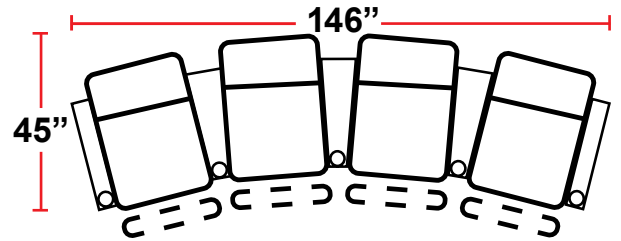

3901 - TWO-ARM POWER RECLINER

- 38.5"D x 38.5"W x 44"H

5201 - RIGHT-FACING STRAIGHT ARM POWER RECLINER

- 38.5"D x 31.5"W x 44"H

5301 - LEFT-FACING STRAIGHT ARM POWER RECLINER

- 38.5"D x 31.5"W x 44"H

5401 - ARMLESS POWER RECLINER

- 38.5"D x 25"W x 44"H

5341 - LEFT-FACING STRAIGHT/RIGHT-FACING WEDGE ARM POWER RECLINER

- 38.5"D x 42.5"W x 44"H

5441 - RIGHT FACING WEDGE ARM POWER RECLINER

- 38.5"D x 36"W x 44"H

Back Height: 44"

3901
Two-Arm Recliner
w/Power Recline

Configuration A Curved
Curved Row of 2

Configuration B
Straight Row of 2
Loveseat

Configuration C
Straight Row of 3

Configuration C Curved
Curved Row of 3

Configuration D
Row of 3, Loveseat Left

Configuration E
Row of 3, Loveseat Right

Configuration F
Straight Row of 3 Sofa

Back Height: 44"

Configuration G
 Straight Row of 4

Configuration G Curved
 Curved Row of 4

Configuration H
 Straight Row of 4 w/Loveseat

Configuration H Curved
 Curved Row of 4 w/Loveseat