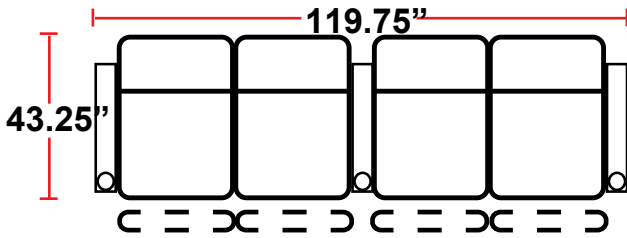

Configuration I
Straight Row of 4 Double Loveseat