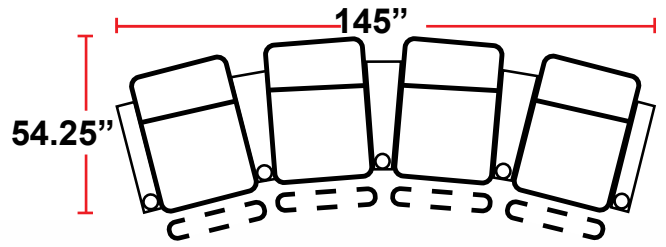

- 43.25"D x 37.75"W x 44.5"H

5201 - RIGHT-FACING STRAIGHT ARM POWER RECLINER

- 43.25"D x 31.5"W x 44.5"H

5301 - LEFT-FACING STRAIGHT ARM POWER RECLINER

- 43.25"D x 31.5"W x 44.5"H

5401 - ARMLESS POWER RECLINER

- 43.25"D x 25.25"W x 44.5"H

5431 - LEFT-FACING STRAIGHT/RIGHT-FACING WEDGE ARM POWER RECLINER

- 43.25"D x 42"W x 44.5"H

5441 - RIGHT FACING WEDGE ARM POWER RECLINER

- 43.25"D x 35.75"W x 44.5"H

Back Height: 44.5"

5401
Armless Recliner
w/Power Recline

Configuration A
Straight Row of 2

Configuration A Curved
Curved Row of 2

Configuration B
Straight Row of 2 Loveseat

Configuration C
Straight Row of 3

Configuration C Curved
Curved Row of 3

Configuration D
Straight Row of 3,
Loveseat Left

Configuration E
Straight Row of 3,
Loveseat Right

Configuration F
Straight Row of 3 Sofa

Back Height: 44.5"

Configuration G
Straight Row of 4

Configuration G Curved
Curved Row of 4