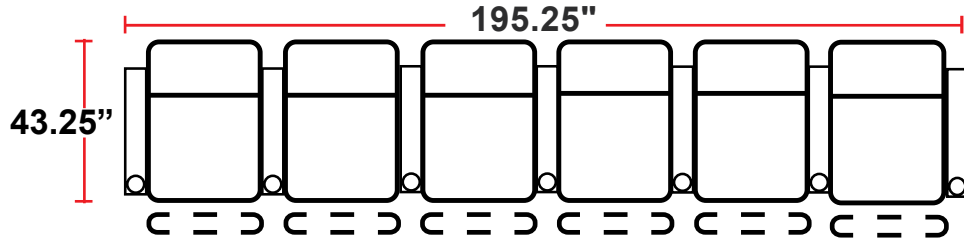

- 43.25"D x 37.75"W x 44.5"H

5201 - RIGHT-FACING STRAIGHT ARM POWER RECLINER

- 43.25"D x 31.5"W x 44.5"H

5301 - LEFT-FACING STRAIGHT ARM POWER RECLINER

- 43.25"D x 31.5"W x 44.5"H

5401 - ARMLESS POWER RECLINER

- 43.25"D x 25.25"W x 44.5"H

5431 - LEFT-FACING STRAIGHT/RIGHT-FACING WEDGE ARM POWER RECLINER

- 43.25"D x 42"W x 44.5"H

5441 - RIGHT FACING WEDGE ARM POWER RECLINER

- 43.25"D x 35.75"W x 44.5"H

Back Height: 44.5"

Configuration K
Straight Row of 4 Sofa

Back Height: 44.5"

Configuration L
Straight Row of 5

Configuration L Curved
Curved Row of 5

Configuration M
Row of 5 Captain Chair w/Loveseat

Configuration M Curved
Curved Row of 5 Captain Chair w/Loveseat

Configuration N
Straight Row of 6

Configuration N Curved
Curved Row of 6

Back Height: 44.5"

Configuration O
Straight Row of 6 Triple Loveseats

Configuration Curved O
Curved Row of 6 Triple Loveseats