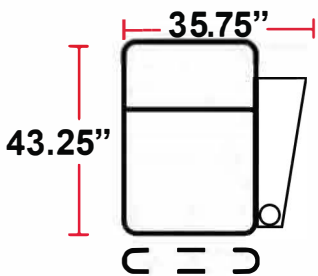

5441
RHF Wedge Arm
w/Power Recline