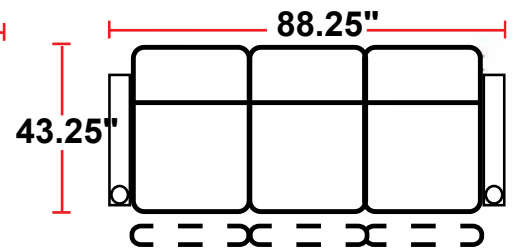

- 43.25"D x 37.75"W x 44.5"H

5201 - RIGHT-FACING STRAIGHT ARM POWER RECLINER

- 43.25"D x 31.5"W x 44.5"H

5301 - LEFT-FACING STRAIGHT ARM POWER RECLINER

- 43.25"D x 31.5"W x 44.5"H

5401 - ARMLESS POWER RECLINER

- 43.25"D x 25.25"W x 44.5"H

5431 - LEFT-FACING STRAIGHT/RIGHT-FACING WEDGE ARM POWER RECLINER

- 43.25"D x 42"W x 44.5"H

5441 - RIGHT FACING WEDGE ARM POWER RECLINER

- 43.25"D x 35.75"W x 44.5"H

Back Height: 44.5"

5401
Armless Recliner
w/Power Recline

Configuration A
Straight Row of 2

Configuration A Curved
Curved Row of 2

Configuration B
Straight Row of 2 Loveseat

Configuration C
Straight Row of 3

Configuration C Curved
Curved Row of 3

Configuration D
Straight Row of 3,
Loveseat Left

Configuration E
Straight Row of 3,
Loveseat Right

Configuration F
Straight Row of 3 Sofa

Back Height: 44.5"

Configuration G
Straight Row of 4

Configuration G Curved
Curved Row of 4