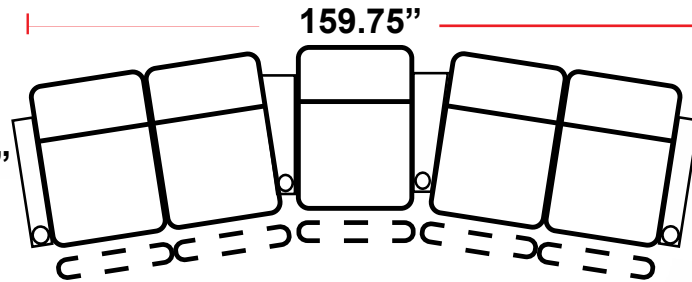

- 43.25"D x 37.75"W x 44.5"H

5201 - RIGHT-FACING STRAIGHT ARM POWER RECLINER

- 43.25"D x 31.5"W x 44.5"H

5301 - LEFT-FACING STRAIGHT ARM POWER RECLINER

- 43.25"D x 31.5"W x 44.5"H

5401 - ARMLESS POWER RECLINER

Configuration H
Straight Row of 4 w/Loveseat

Configuration H Curved
Curved Row of 4 w/Loveseat

Configuration I
Straight Row of 4 Double Loveseat

Configuration I Curved
Curved Row of 4 w/Center Wedge

Configuration J
Modified Curved Row of 4

Configuration K
Straight Row of 4 Sofa

Back Height: 44.5"

Configuration L
Straight Row of 5

Configuration L Curved
Curved Row of 5

Configuration M
Row of 5 Captain Chair w/Loveseat

Configuration M Curved
Curved Row of 5 Captain Chair w/Loveseat