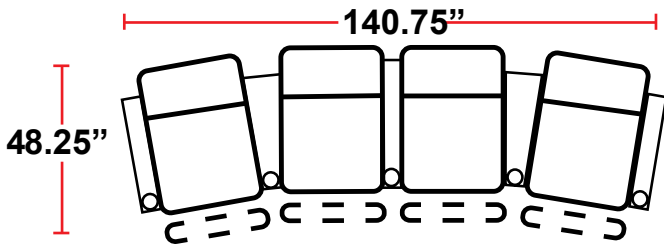

- 43.25"D x 37.75"W x 44.5"H

5201 - RIGHT-FACING STRAIGHT ARM POWER RECLINER

- 43.25"D x 31.5"W x 44.5"H

5301 - LEFT-FACING STRAIGHT ARM POWER RECLINER

- 43.25"D x 31.5"W x 44.5"H

5401 - ARMLESS POWER RECLINER

- 43.25"D x 25.25"W x 44.5"H

5431 - LEFT-FACING STRAIGHT/RIGHT-FACING WEDGE ARM POWER RECLINER

- 43.25"D x 42"W x 44.5"H

5441 - RIGHT FACING WEDGE ARM POWER RECLINER

- 43.25"D x 35.75"W x 44.5"H

Back Height: 44.5"

Configuration D
Straight Row of 3,
Loveseat Left

Configuration E
Straight Row of 3,
Loveseat Right

Configuration F
Straight Row of 3 Sofa

Back Height: 44.5"

Configuration G
Straight Row of 4

Configuration G Curved
Curved Row of 4

Configuration H
Straight Row of 4 w/Loveseat

Configuration H Curved
Curved Row of 4 w/Loveseat

Configuration I
Straight Row of 4 Double Loveseat

Configuration I Curved
Curved Row of 4 w/Center Wedge

Configuration J
Modified Curved Row of 4