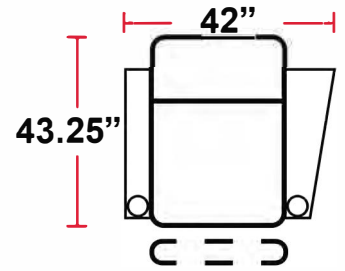

5431
LHF Straight Arm/RHF
Wedge Arm
w/Power Recline