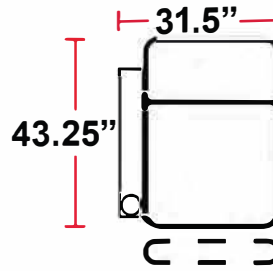

5301
Left Straight Arm
w/Power Recline