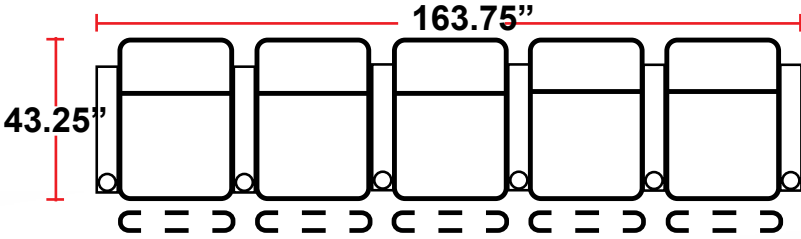

Back Height: 44.5"

Configuration L
Straight Row of 5