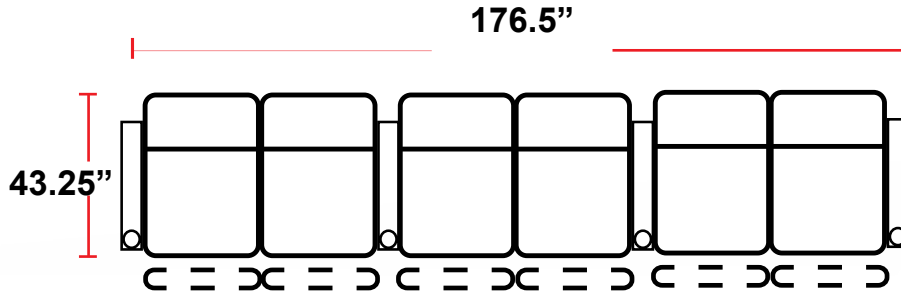

- 43.25"D x 37.75"W x 44.5"H

5201 - RIGHT-FACING STRAIGHT ARM POWER RECLINER

- 43.25"D x 31.5"W x 44.5"H

5301 - LEFT-FACING STRAIGHT ARM POWER RECLINER

- 43.25"D x 31.5"W x 44.5"H

5401 - ARMLESS POWER RECLINER

- 43.25"D x 25.25"W x 44.5"H

5431 - LEFT-FACING STRAIGHT/RIGHT-FACING WEDGE ARM POWER RECLINER

- 43.25"D x 42"W x 44.5"H

5441 - RIGHT FACING WEDGE ARM POWER RECLINER

- 43.25"D x 35.75"W x 44.5"H

Back Height: 44.5"

Configuration K
Straight Row of 4 Sofa

Back Height: 44.5"

Configuration L
Straight Row of 5

Configuration L Curved
Curved Row of 5

Configuration M
Row of 5 Captain Chair w/Loveseat

Configuration M Curved
Curved Row of 5 Captain Chair w/Loveseat

Configuration N
Straight Row of 6

Configuration N Curved
Curved Row of 6

Back Height: 44.5"

Configuration O
Straight Row of 6 Triple Loveseats

Configuration Curved O
Curved Row of 6 Triple Loveseats