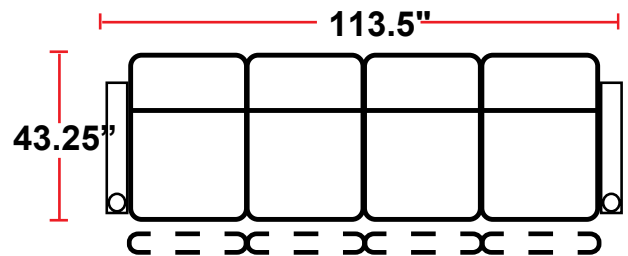

- 43.25"D x 37.75"W x 44.5"H

5201 - RIGHT-FACING STRAIGHT ARM POWER RECLINER

- 43.25"D x 31.5"W x 44.5"H

5301 - LEFT-FACING STRAIGHT ARM POWER RECLINER

- 43.25"D x 31.5"W x 44.5"H

5401 - ARMLESS POWER RECLINER

- 43.25"D x 25.25"W x 44.5"H

5431 - LEFT-FACING STRAIGHT/RIGHT-FACING WEDGE ARM POWER RECLINER

- 43.25"D x 42"W x 44.5"H

5441 - RIGHT FACING WEDGE ARM POWER RECLINER

- 43.25"D x 35.75"W x 44.5"H

Back Height: 44.5"

Configuration D
Straight Row of 3,
Loveseat Left

Configuration E
Straight Row of 3,
Loveseat Right

Configuration F
Straight Row of 3 Sofa

Back Height: 44.5"

Configuration G
Straight Row of 4

Configuration G Curved
Curved Row of 4

Configuration H
Straight Row of 4 w/Loveseat

Configuration H Curved
Curved Row of 4 w/Loveseat

Configuration I
Straight Row of 4 Double Loveseat

Configuration I Curved
Curved Row of 4 w/Center Wedge

Configuration J
Modified Curved Row of 4