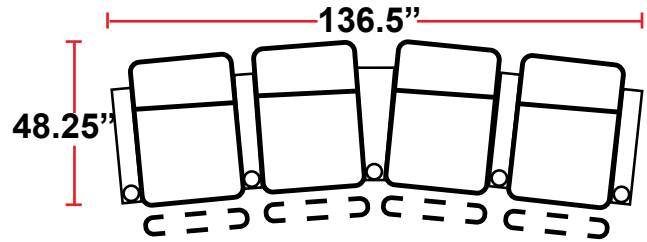

Configuration I Curved
Curved Row of 4 w/Center Wedge