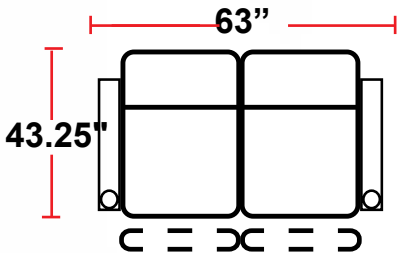

- 43.25"D x 37.75"W x 44.5"H

5201 - RIGHT-FACING STRAIGHT ARM POWER RECLINER

- 43.25"D x 31.5"W x 44.5"H

5301 - LEFT-FACING STRAIGHT ARM POWER RECLINER

- 43.25"D x 31.5"W x 44.5"H

5401 - ARMLESS POWER RECLINER

- 43.25"D x 25.25"W x 44.5"H

5431 - LEFT-FACING STRAIGHT/RIGHT-FACING WEDGE ARM POWER RECLINER

- 43.25"D x 42"W x 44.5"H

5441 - RIGHT FACING WEDGE ARM POWER RECLINER

- 43.25"D x 35.75"W x 44.5"H

Back Height: 44.5"

5401
Armless Recliner
w/Power Recline

Configuration A
Straight Row of 2

Configuration A Curved
Curved Row of 2

Configuration B
Straight Row of 2 Loveseat

Configuration C
Straight Row of 3

Configuration C Curved
Curved Row of 3

Configuration D
Straight Row of 3,
Loveseat Left

Configuration E
Straight Row of 3,
Loveseat Right

Configuration F
Straight Row of 3 Sofa

Back Height: 44.5"

Configuration G
Straight Row of 4

Configuration G Curved
Curved Row of 4