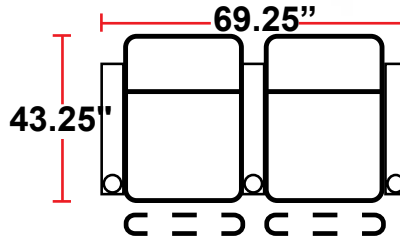

- 43.25"D x 37.75"W x 44.5"H

5201 - RIGHT-FACING STRAIGHT ARM POWER RECLINER

- 43.25"D x 31.5"W x 44.5"H

5301 - LEFT-FACING STRAIGHT ARM POWER RECLINER

- 43.25"D x 31.5"W x 44.5"H

5401 - ARMLESS POWER RECLINER

- 43.25"D x 25.25"W x 44.5"H

5431 - LEFT-FACING STRAIGHT/RIGHT-FACING WEDGE ARM POWER RECLINER

- 43.25"D x 42"W x 44.5"H

5441 - RIGHT FACING WEDGE ARM POWER RECLINER

- 43.25"D x 35.75"W x 44.5"H

Back Height: 44.5"

5401
Armless Recliner
w/Power Recline

Configuration A
Straight Row of 2

Configuration A Curved
Curved Row of 2

Configuration B
Straight Row of 2 Loveseat

Configuration C
Straight Row of 3

Configuration C Curved
Curved Row of 3

Configuration D
Straight Row of 3,
Loveseat Left

Configuration E
Straight Row of 3,
Loveseat Right

Configuration F
Straight Row of 3 Sofa

Back Height: 44.5"

Configuration G
Straight Row of 4

Configuration G Curved
Curved Row of 4