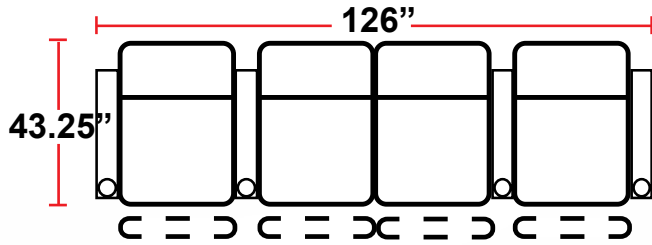

- 43.25"D x 37.75"W x 44.5"H

5201 - RIGHT-FACING STRAIGHT ARM POWER RECLINER

- 43.25"D x 31.5"W x 44.5"H

5301 - LEFT-FACING STRAIGHT ARM POWER RECLINER

- 43.25"D x 31.5"W x 44.5"H

5401 - ARMLESS POWER RECLINER

- 43.25"D x 25.25"W x 44.5"H

5431 - LEFT-FACING STRAIGHT/RIGHT-FACING WEDGE ARM POWER RECLINER

- 43.25"D x 42"W x 44.5"H

5441 - RIGHT FACING WEDGE ARM POWER RECLINER

- 43.25"D x 35.75"W x 44.5"H

Back Height: 44.5"

5401
Armless Recliner
w/Power Recline

Configuration A
Straight Row of 2

Configuration A Curved
Curved Row of 2

Configuration B
Straight Row of 2 Loveseat

Configuration C
Straight Row of 3

Configuration C Curved
Curved Row of 3

Configuration D
Straight Row of 3,
Loveseat Left

Configuration E
Straight Row of 3,
Loveseat Right

Configuration F
Straight Row of 3 Sofa

Back Height: 44.5"

Configuration G
Straight Row of 4

Configuration G Curved
Curved Row of 4