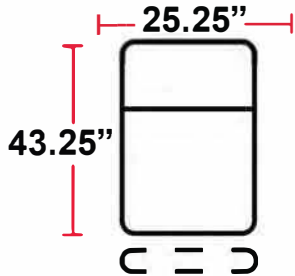

5401
Armless Recliner
w/Power Recline