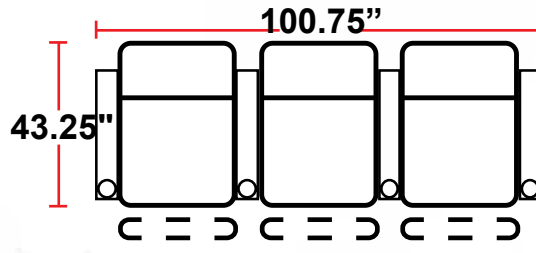

- 43.25"D x 37.75"W x 44.5"H

5201 - RIGHT-FACING STRAIGHT ARM POWER RECLINER

- 43.25"D x 31.5"W x 44.5"H

5301 - LEFT-FACING STRAIGHT ARM POWER RECLINER

- 43.25"D x 31.5"W x 44.5"H

5401 - ARMLESS POWER RECLINER

- 43.25"D x 25.25"W x 44.5"H

5431 - LEFT-FACING STRAIGHT/RIGHT-FACING WEDGE ARM POWER RECLINER

- 43.25"D x 42"W x 44.5"H

5441 - RIGHT FACING WEDGE ARM POWER RECLINER

- 43.25"D x 35.75"W x 44.5"H

Back Height: 44.5"

5401
Armless Recliner
w/Power Recline

Configuration A
Straight Row of 2

Configuration A Curved
Curved Row of 2

Configuration B
Straight Row of 2 Loveseat

Configuration C
Straight Row of 3

Configuration C Curved
Curved Row of 3

Configuration D
Straight Row of 3,
Loveseat Left

Configuration E
Straight Row of 3,
Loveseat Right

Configuration F
Straight Row of 3 Sofa

Back Height: 44.5"

Configuration G
Straight Row of 4

Configuration G Curved
Curved Row of 4