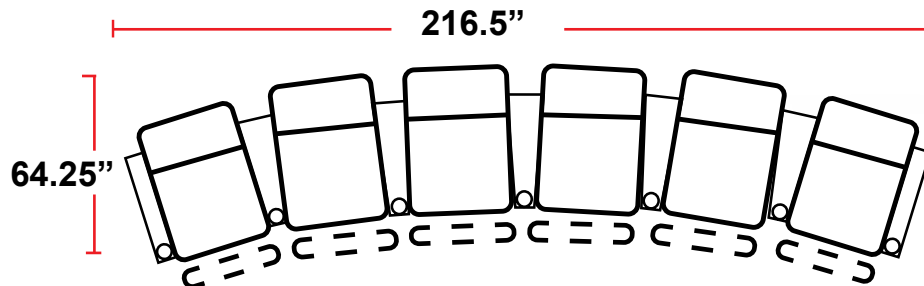

- 43.25"D x 37.75"W x 44.5"H

5201 - RIGHT-FACING STRAIGHT ARM POWER RECLINER

- 43.25"D x 31.5"W x 44.5"H

5301 - LEFT-FACING STRAIGHT ARM POWER RECLINER

- 43.25"D x 31.5"W x 44.5"H

5401 - ARMLESS POWER RECLINER

- 43.25"D x 25.25"W x 44.5"H

5431 - LEFT-FACING STRAIGHT/RIGHT-FACING WEDGE ARM POWER RECLINER

- 43.25"D x 42"W x 44.5"H

5441 - RIGHT FACING WEDGE ARM POWER RECLINER

- 43.25"D x 35.75"W x 44.5"H

Back Height: 44.5"

Configuration K
Straight Row of 4 Sofa

Back Height: 44.5"

Configuration L
Straight Row of 5

Configuration L Curved
Curved Row of 5

Configuration M
Row of 5 Captain Chair w/Loveseat

Configuration M Curved
Curved Row of 5 Captain Chair w/Loveseat

Configuration N
Straight Row of 6

Configuration N Curved
Curved Row of 6

Back Height: 44.5"

Configuration O
Straight Row of 6 Triple Loveseats

Configuration Curved O
Curved Row of 6 Triple Loveseats