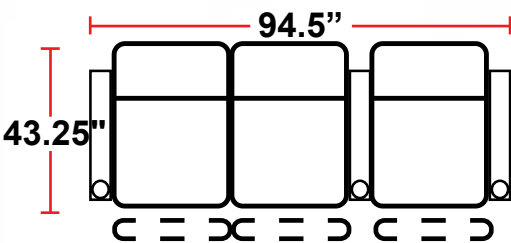

- 43.25"D x 37.75"W x 44.5"H

5201 - RIGHT-FACING STRAIGHT ARM POWER RECLINER

- 43.25"D x 31.5"W x 44.5"H

5301 - LEFT-FACING STRAIGHT ARM POWER RECLINER

- 43.25"D x 31.5"W x 44.5"H

5401 - ARMLESS POWER RECLINER

- 43.25"D x 25.25"W x 44.5"H

5431 - LEFT-FACING STRAIGHT/RIGHT-FACING WEDGE ARM POWER RECLINER

- 43.25"D x 42"W x 44.5"H

5441 - RIGHT FACING WEDGE ARM POWER RECLINER

- 43.25"D x 35.75"W x 44.5"H

Back Height: 44.5"

5401
Armless Recliner
w/Power Recline

Configuration A
Straight Row of 2

Configuration A Curved
Curved Row of 2

Configuration B
Straight Row of 2 Loveseat

Configuration C
Straight Row of 3

Configuration C Curved
Curved Row of 3

Configuration D
Straight Row of 3,
Loveseat Left

Configuration E
Straight Row of 3,
Loveseat Right

Configuration F
Straight Row of 3 Sofa

Back Height: 44.5"

Configuration G
Straight Row of 4

Configuration G Curved
Curved Row of 4