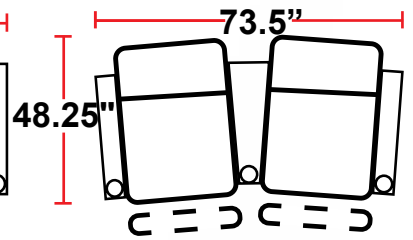

- 43.25"D x 37.75"W x 44.5"H

5201 - RIGHT-FACING STRAIGHT ARM POWER RECLINER

- 43.25"D x 31.5"W x 44.5"H

5301 - LEFT-FACING STRAIGHT ARM POWER RECLINER

- 43.25"D x 31.5"W x 44.5"H

5401 - ARMLESS POWER RECLINER

- 43.25"D x 25.25"W x 44.5"H

5431 - LEFT-FACING STRAIGHT/RIGHT-FACING WEDGE ARM POWER RECLINER

- 43.25"D x 42"W x 44.5"H

5441 - RIGHT FACING WEDGE ARM POWER RECLINER

- 43.25"D x 35.75"W x 44.5"H

Back Height: 44.5"

5401
Armless Recliner
w/Power Recline

Configuration A
Straight Row of 2

Configuration A Curved
Curved Row of 2

Configuration B
Straight Row of 2 Loveseat

Configuration C
Straight Row of 3

Configuration C Curved
Curved Row of 3

Configuration D
Straight Row of 3,
Loveseat Left

Configuration E
Straight Row of 3,
Loveseat Right

Configuration F
Straight Row of 3 Sofa

Back Height: 44.5"

Configuration G
Straight Row of 4

Configuration G Curved
Curved Row of 4