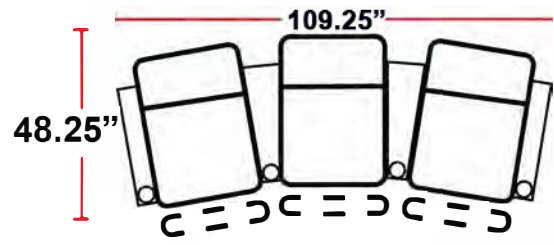

- 43.25"D x 37.75"W x 44.5"H

5201 - RIGHT-FACING STRAIGHT ARM POWER RECLINER

- 43.25"D x 31.5"W x 44.5"H

5301 - LEFT-FACING STRAIGHT ARM POWER RECLINER

- 43.25"D x 31.5"W x 44.5"H

5401 - ARMLESS POWER RECLINER

- 43.25"D x 25.25"W x 44.5"H

5431 - LEFT-FACING STRAIGHT/RIGHT-FACING WEDGE ARM POWER RECLINER

- 43.25"D x 42"W x 44.5"H

5441 - RIGHT FACING WEDGE ARM POWER RECLINER

- 43.25"D x 35.75"W x 44.5"H

Back Height: 44.5"

5401
Armless Recliner
w/Power Recline

Configuration A
Straight Row of 2

Configuration A Curved
Curved Row of 2

Configuration B
Straight Row of 2 Loveseat

Configuration C
Straight Row of 3

Configuration C Curved
Curved Row of 3

Configuration D
Straight Row of 3,
Loveseat Left

Configuration E
Straight Row of 3,
Loveseat Right

Configuration F
Straight Row of 3 Sofa

Back Height: 44.5"

Configuration G
Straight Row of 4

Configuration G Curved
Curved Row of 4