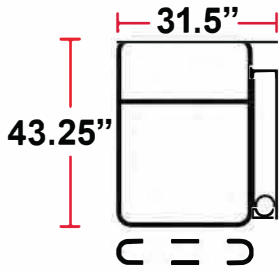

5201
Right Straight Arm
w/Power Recline