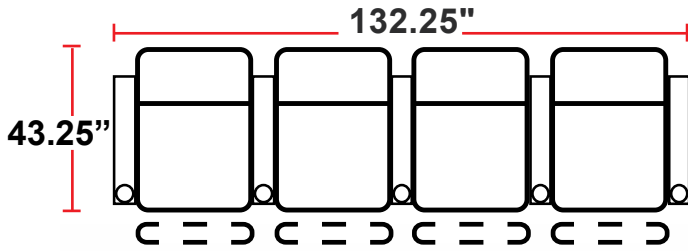

DIMENSIONS

- BACK HEIGHT FROM FLOOR: 44.5"
- SEAT WIDTH: 25.25"
- SEAT DEPTH: 22.75"
- SEAT HEIGHT: 21.25"
- ARM WIDTH: 6.25"(STRAIGHT) 10.5"(CURVED)
- DEPTH: 43.25"
- DEPTH WHEN FULLY RECLINED: 67"

3901 - TWO-ARM POWER RECLINER

- 43.25"D x 37.75"W x 44.5"H

5201 - RIGHT-FACING STRAIGHT ARM POWER RECLINER

- 43.25"D x 31.5"W x 44.5"H

5301 - LEFT-FACING STRAIGHT ARM POWER RECLINER

- 43.25"D x 31.5"W x 44.5"H

5401 - ARMLESS POWER RECLINER

- 43.25"D x 25.25"W x 44.5"H

5431 - LEFT-FACING STRAIGHT/RIGHT-FACING WEDGE ARM POWER RECLINER

- 43.25"D x 42"W x 44.5"H

5441 - RIGHT FACING WEDGE ARM POWER RECLINER

- 43.25"D x 35.75"W x 44.5"H

Back Height: 44.5"

Configuration D
Straight Row of 3,
Loveseat Left

Configuration E
Straight Row of 3,
Loveseat Right

Configuration F
Straight Row of 3 Sofa

Back Height: 44.5"

Configuration G
Straight Row of 4

Configuration G Curved
Curved Row of 4