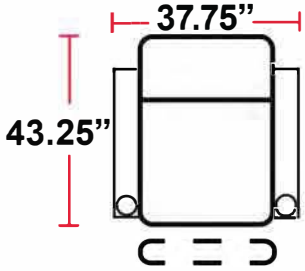

DIMENSIONS

- BACK HEIGHT FROM FLOOR: 44.5"
- SEAT WIDTH: 25.25"
- SEAT DEPTH: 22.75"
- SEAT HEIGHT: 21.25"
- ARM WIDTH: 6.25"(STRAIGHT) 10.5"(CURVED)
- DEPTH: 43.25"
- DEPTH WHEN FULLY RECLINED: 67"

3901 - TWO-ARM POWER RECLINER

- 43.25"D x 37.75"W x 44.5"H

5201 - RIGHT-FACING STRAIGHT ARM POWER RECLINER

- 43.25"D x 31.5"W x 44.5"H

5301 - LEFT-FACING STRAIGHT ARM POWER RECLINER

- 43.25"D x 31.5"W x 44.5"H

5401 - ARMLESS POWER RECLINER

- 43.25"D x 25.25"W x 44.5"H

5431 - LEFT-FACING STRAIGHT/RIGHT-FACING WEDGE ARM POWER RECLINER

- 43.25"D x 42"W x 44.5"H

5441 - RIGHT FACING WEDGE ARM POWER RECLINER

- 43.25"D x 35.75"W x 44.5"H

Back Height: 44.5"

Configuration D
Straight Row of 3,
Loveseat Left

Configuration E
Straight Row of 3,
Loveseat Right

Configuration F
Straight Row of 3 Sofa

Back Height: 44.5"

Configuration G
Straight Row of 4

Configuration G Curved
Curved Row of 4