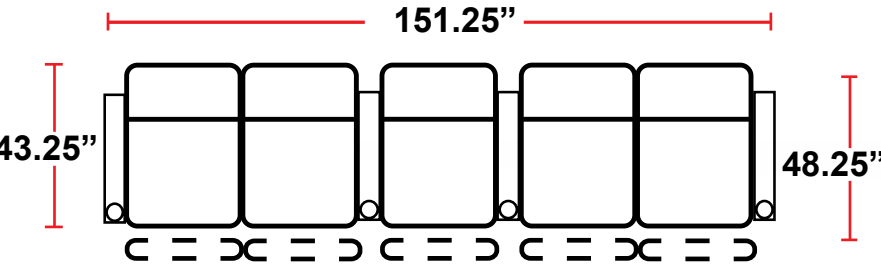

- 43.25"D x 37.75"W x 44.5"H

5201 - RIGHT-FACING STRAIGHT ARM POWER RECLINER

- 43.25"D x 31.5"W x 44.5"H

5301 - LEFT-FACING STRAIGHT ARM POWER RECLINER

- 43.25"D x 31.5"W x 44.5"H

5401 - ARMLESS POWER RECLINER

- 43.25"D x 25.25"W x 44.5"H

5431 - LEFT-FACING STRAIGHT/RIGHT-FACING WEDGE ARM POWER RECLINER

- 43.25"D x 42"W x 44.5"H

5441 - RIGHT FACING WEDGE ARM POWER RECLINER

- 43.25"D x 35.75"W x 44.5"H

Back Height: 44.5"

Configuration K
Straight Row of 4 Sofa

Back Height: 44.5"

Configuration L
Straight Row of 5

Configuration L Curved
Curved Row of 5

Configuration M
Row of 5 Captain Chair w/Loveseat

Configuration M Curved
Curved Row of 5 Captain Chair w/Loveseat

Configuration N
Straight Row of 6

Configuration N Curved
Curved Row of 6

Back Height: 44.5"

Configuration O
Straight Row of 6 Triple Loveseats

Configuration Curved O
Curved Row of 6 Triple Loveseats