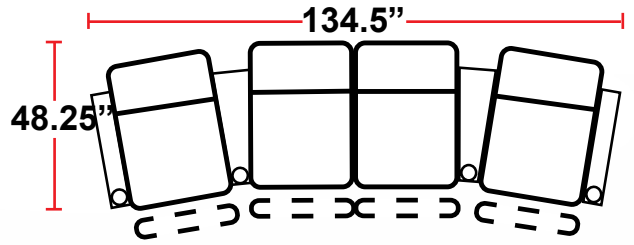

Configuration H Curved
Curved Row of 4 w/Loveseat