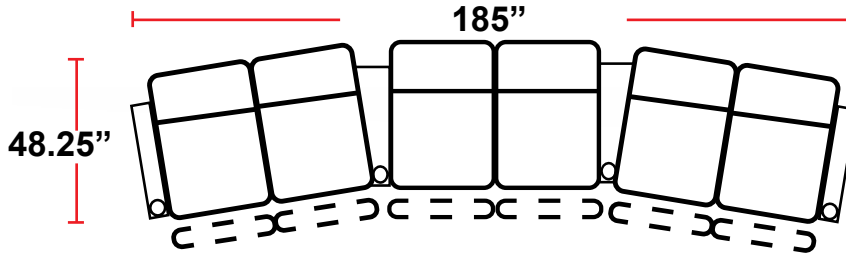

DIMENSIONS

- BACK HEIGHT FROM FLOOR: 44.5"
- SEAT WIDTH: 25.25"
- SEAT DEPTH: 22.75"
- SEAT HEIGHT: 21.25"
- ARM WIDTH: 6.25"(STRAIGHT) 10.5"(CURVED)
- DEPTH: 43.25"
- DEPTH WHEN FULLY RECLINED: 67"

3901 - TWO-ARM POWER RECLINER

- 43.25"D x 37.75"W x 44.5"H

5201 - RIGHT-FACING STRAIGHT ARM POWER RECLINER

- 43.25"D x 31.5"W x 44.5"H

5301 - LEFT-FACING STRAIGHT ARM POWER RECLINER

- 43.25"D x 31.5"W x 44.5"H

5401 - ARMLESS POWER RECLINER

- 43.25"D x 25.25"W x 44.5"H

5431 - LEFT-FACING STRAIGHT/RIGHT-FACING WEDGE ARM POWER RECLINER

- 43.25"D x 42"W x 44.5"H

5441 - RIGHT FACING WEDGE ARM POWER RECLINER

- 43.25"D x 35.75"W x 44.5"H

Back Height: 44.5"

Configuration N
Straight Row of 6

Configuration N Curved
Curved Row of 6

Back Height: 44.5"

Configuration O
Straight Row of 6 Triple Loveseats

Configuration Curved O
Curved Row of 6 Triple Loveseats