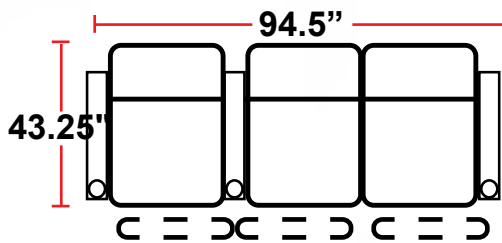

- 43.25"D x 37.75"W x 44.5"H

5201 - RIGHT-FACING STRAIGHT ARM POWER RECLINER

- 43.25"D x 31.5"W x 44.5"H

5301 - LEFT-FACING STRAIGHT ARM POWER RECLINER

- 43.25"D x 31.5"W x 44.5"H

5401 - ARMLESS POWER RECLINER

- 43.25"D x 25.25"W x 44.5"H

5431 - LEFT-FACING STRAIGHT/RIGHT-FACING WEDGE ARM POWER RECLINER

- 43.25"D x 42"W x 44.5"H

5441 - RIGHT FACING WEDGE ARM POWER RECLINER

- 43.25"D x 35.75"W x 44.5"H

Back Height: 44.5"

5401
Armless Recliner
w/Power Recline

Configuration A
Straight Row of 2

Configuration A Curved
Curved Row of 2

Configuration B
Straight Row of 2 Loveseat

Configuration C
Straight Row of 3

Configuration C Curved
Curved Row of 3

Configuration D
Straight Row of 3,
Loveseat Left

Configuration E
Straight Row of 3,
Loveseat Right

Configuration F
Straight Row of 3 Sofa

Back Height: 44.5"

Configuration G
Straight Row of 4

Configuration G Curved
Curved Row of 4