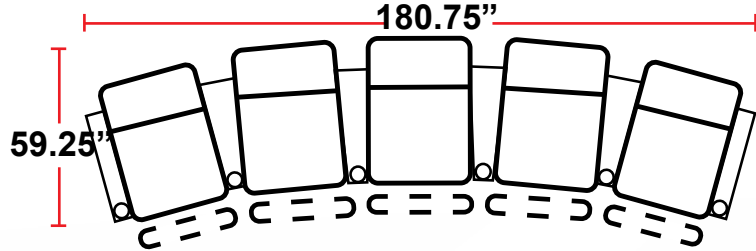

Configuration L Curved
Curved Row of 5