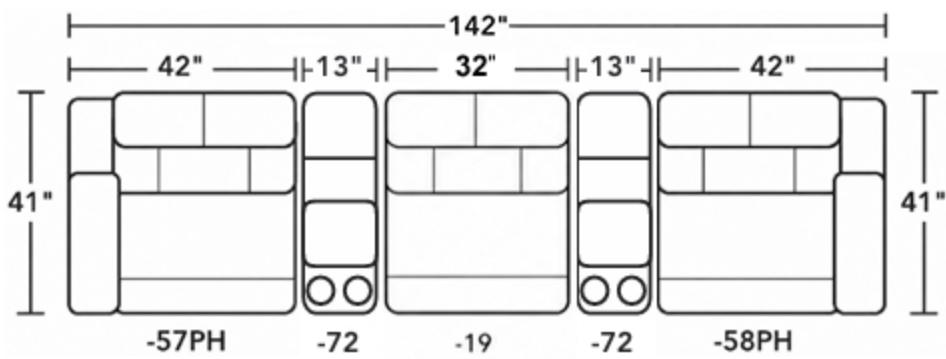

-58PH

RAF POWER RECLINER W/
 POWER HEADREST & LUMBAR
 *ZG/USB

-59PH

ARMLESS POWER RECLINER W/
 POWER HEADREST & LUMBAR
 *ZG/USB

-57PH -72 -58PH

POWER RECLINING LOVESEAT W/
 CONSOLE, POWER HEADRESTS & LUMBAR

-57PH -58PH

POWER RECLINING LOVESEAT W/
 POWER HEADRESTS & LUMBAR

-57PH -72 -19 -72 -58PH

POWER RECLINING ROW OF 3 SOFA W/
 CONSOLES, POWER HEADRESTS & LUMBAR

-57PH -19 -58PH

POWER RECLINING ROW OF 3 SOFA W/
 POWER HEADRESTS & LUMBAR

-57PH -72 -19 -72 -19 -72 -58PH

POWER RECLINING ROW OF 4 SOFA W/
 CONSOLES, POWER HEADRESTS & LUMBAR

-57PH -19 -19 -58PH

POWER RECLINING ROW OF 4 SOFA W/
 POWER HEADRESTS & LUMBAR

ZG: ZERO GRAVITY RECLINE
 USB: USB PORT (S)
 WC: WIRELESS CHARGING