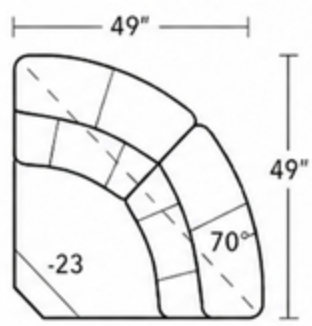

ZG: ZERO GRAVITY RECLINE
 USB: USB PORT (S)
 WC: WIRELESS CHARGING

-19

ARMLESS CHAIR

FULL WEDGE SEAT

-72

STRAIGHT CONSOLE
 *WC/USB

-57PH

LAF POWER RECLINER W/
 POWER HEADREST & LUMBAR
 *ZG/USB