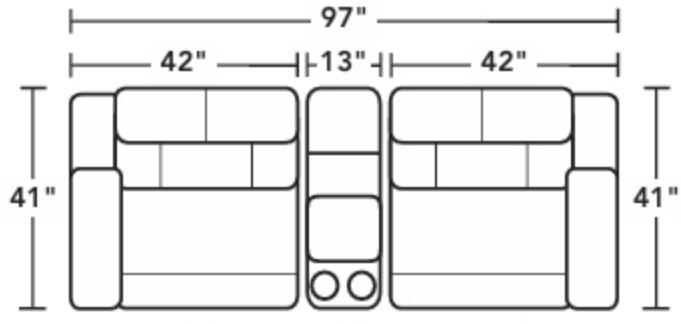

-57PH -72 -58PH

POWER RECLINING LOVESEAT W/
CONSOLE, POWER HEADRESTS & LUMBAR