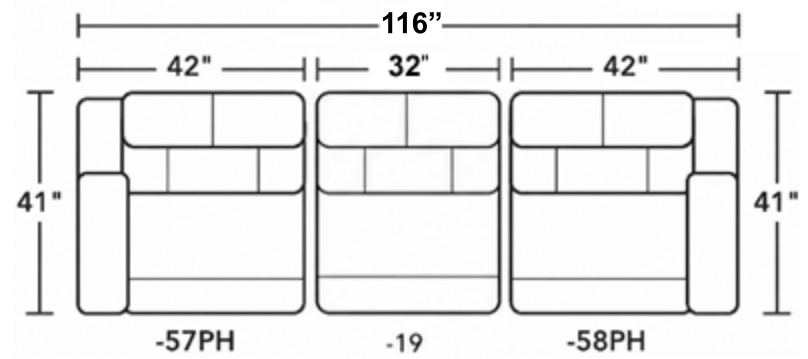

-58PH

RAF POWER RECLINER W/
 POWER HEADREST & LUMBAR
 *ZG/USB

-59PH

ARMLESS POWER RECLINER W/
 POWER HEADREST & LUMBAR
 *ZG/USB

-57PH -72 -58PH

POWER RECLINING LOVESEAT W/
 CONSOLE, POWER HEADRESTS & LUMBAR

-57PH -58PH

POWER RECLINING LOVESEAT W/
 POWER HEADRESTS & LUMBAR

-57PH -72 -19 -72 -58PH

POWER RECLINING ROW OF 3 SOFA W/
 CONSOLES, POWER HEADRESTS & LUMBAR

-57PH -19 -58PH

POWER RECLINING ROW OF 3 SOFA W/
 POWER HEADRESTS & LUMBAR

-57PH -72 -19 -72 -19 -72 -58PH

POWER RECLINING ROW OF 4 SOFA W/
 CONSOLES, POWER HEADRESTS & LUMBAR

-57PH -19 -19 -58PH

POWER RECLINING ROW OF 4 SOFA W/
 POWER HEADRESTS & LUMBAR

ZG: ZERO GRAVITY RECLINE
 USB: USB PORT (S)
 WC: WIRELESS CHARGING