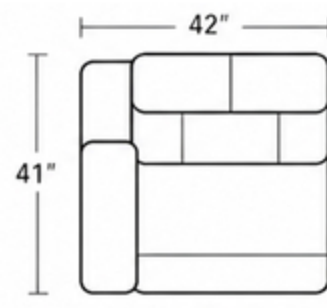

ZG: ZERO GRAVITY RECLINE
 USB: USB PORT (S)
 WC: WIRELESS CHARGING

-19

ARMLESS CHAIR

FULL WEDGE SEAT

-72

STRAIGHT CONSOLE
 *WC/USB

-57PH

LAF POWER RECLINER W/
 POWER HEADREST & LUMBAR
 *ZG/USB