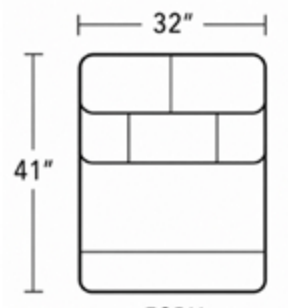

-59PH

ARMLESS POWER RECLINER W/
POWER HEADREST & LUMBAR
*ZG/USB