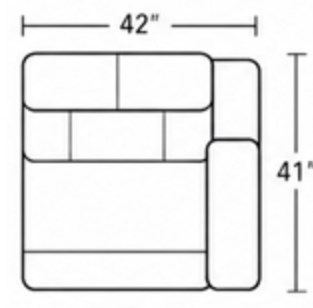

ZG: ZERO GRAVITY RECLINE
 USB: USB PORT (S)
 WC: WIRELESS CHARGING

-19

ARMLESS CHAIR

FULL WEDGE SEAT

-72

STRAIGHT CONSOLE
 *WC/USB

-57PH

LAF POWER RECLINER W/
 POWER HEADREST & LUMBAR
 *ZG/USB

-57PH -58PH

POWER RECLINING LOVESEAT W/
 POWER HEADRESTS & LUMBAR

-57PH -72 -19 -72 -58PH

POWER RECLINING ROW OF 3 SOFA W/
 CONSOLES, POWER HEADRESTS & LUMBAR

-57PH -19 -58PH

POWER RECLINING ROW OF 3 SOFA W/
 POWER HEADRESTS & LUMBAR

-57PH -72 -19 -72 -19 -72 -58PH

POWER RECLINING ROW OF 4 SOFA W/
 CONSOLES, POWER HEADRESTS & LUMBAR

-57PH -19 -19 -58PH

POWER RECLINING ROW OF 4 SOFA W/
 POWER HEADRESTS & LUMBAR

ZG: ZERO GRAVITY RECLINE
 USB: USB PORT (S)
 WC: WIRELESS CHARGING