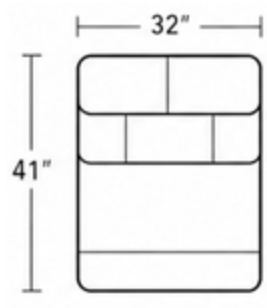

ZG: ZERO GRAVITY RECLINE
 USB: USB PORT (S)
 WC: WIRELESS CHARGING

-19

ARMLESS CHAIR

FULL WEDGE SEAT

-72

STRAIGHT CONSOLE
 *WC/USB

-57PH

LAF POWER RECLINER W/
 POWER HEADREST & LUMBAR
 *ZG/USB