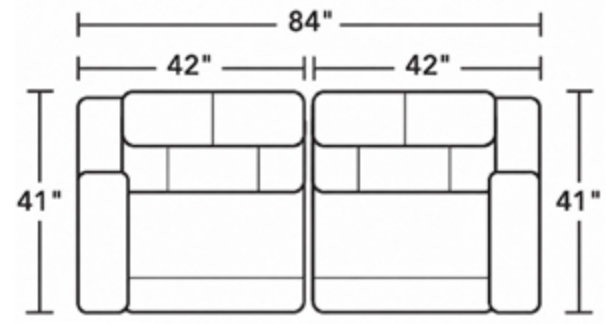

-58PH

RAF POWER RECLINER W/
 POWER HEADREST & LUMBAR
 *ZG/USB

-59PH

ARMLESS POWER RECLINER W/
 POWER HEADREST & LUMBAR
 *ZG/USB

-57PH -72 -58PH

POWER RECLINING LOVESEAT W/
 CONSOLE, POWER HEADRESTS & LUMBAR

-57PH -58PH

POWER RECLINING LOVESEAT W/
 POWER HEADRESTS & LUMBAR

-57PH -72 -19 -72 -58PH

POWER RECLINING ROW OF 3 SOFA W/
 CONSOLES, POWER HEADRESTS & LUMBAR

-57PH -19 -58PH

POWER RECLINING ROW OF 3 SOFA W/
 POWER HEADRESTS & LUMBAR

-57PH -72 -19 -72 -19 -72 -58PH

POWER RECLINING ROW OF 4 SOFA W/
 CONSOLES, POWER HEADRESTS & LUMBAR

-57PH -19 -19 -58PH

POWER RECLINING ROW OF 4 SOFA W/
 POWER HEADRESTS & LUMBAR

ZG: ZERO GRAVITY RECLINE
 USB: USB PORT (S)
 WC: WIRELESS CHARGING