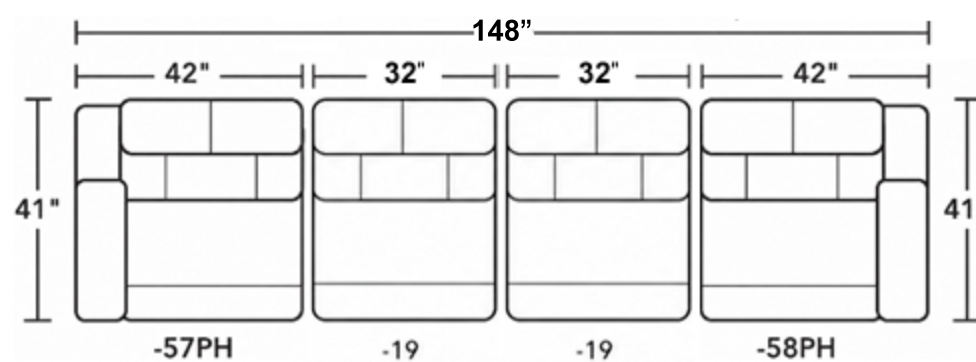

-57PH -58PH

POWER RECLINING LOVESEAT W/
 POWER HEADRESTS & LUMBAR

-57PH -72 -19 -72 -58PH

POWER RECLINING ROW OF 3 SOFA W/
 CONSOLES, POWER HEADRESTS & LUMBAR

-57PH -19 -58PH

POWER RECLINING ROW OF 3 SOFA W/
 POWER HEADRESTS & LUMBAR

-57PH -72 -19 -72 -19 -72 -58PH

POWER RECLINING ROW OF 4 SOFA W/
 CONSOLES, POWER HEADRESTS & LUMBAR

-57PH -19 -19 -58PH

POWER RECLINING ROW OF 4 SOFA W/
 POWER HEADRESTS & LUMBAR

ZG: ZERO GRAVITY RECLINE
 USB: USB PORT (S)
 WC: WIRELESS CHARGING