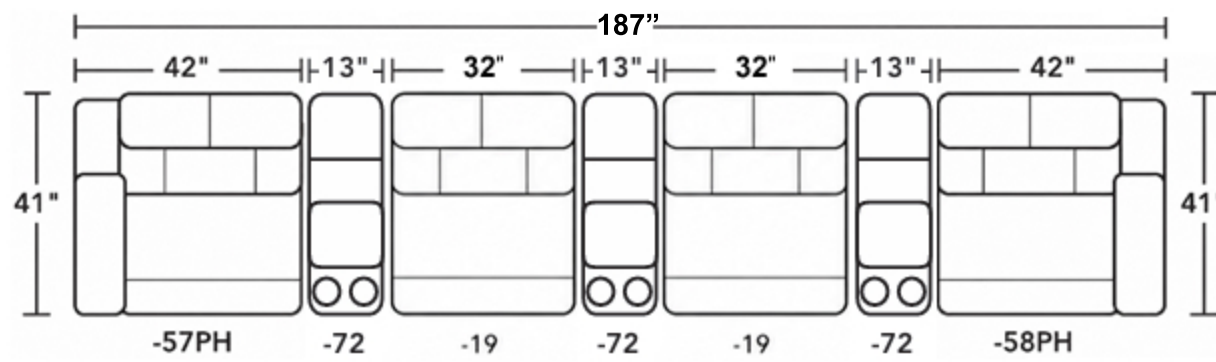

-57PH -58PH

POWER RECLINING LOVESEAT W/
 POWER HEADRESTS & LUMBAR

-57PH -72 -19 -72 -58PH

POWER RECLINING ROW OF 3 SOFA W/
 CONSOLES, POWER HEADRESTS & LUMBAR

-57PH -19 -58PH

POWER RECLINING ROW OF 3 SOFA W/
 POWER HEADRESTS & LUMBAR

-57PH -72 -19 -72 -19 -72 -58PH

POWER RECLINING ROW OF 4 SOFA W/
 CONSOLES, POWER HEADRESTS & LUMBAR

-57PH -19 -19 -58PH

POWER RECLINING ROW OF 4 SOFA W/
 POWER HEADRESTS & LUMBAR

ZG: ZERO GRAVITY RECLINE
 USB: USB PORT (S)
 WC: WIRELESS CHARGING