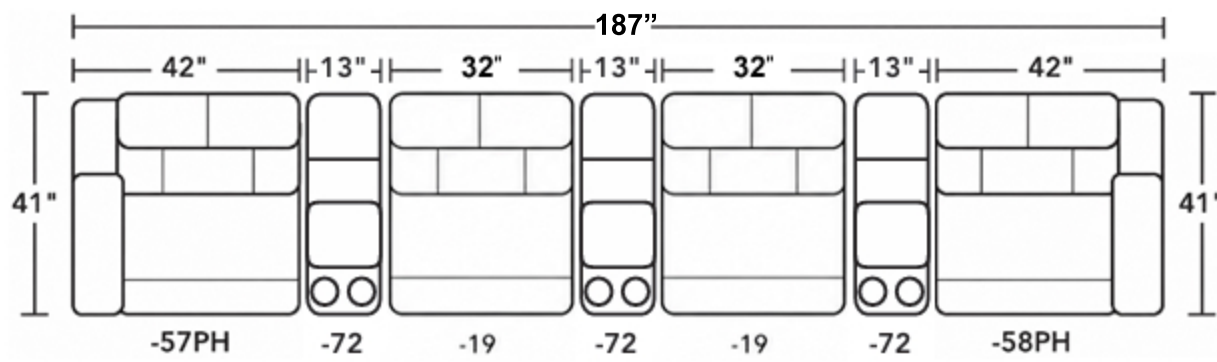

-57PH -58PH

POWER RECLINING LOVESEAT W/
 POWER HEADRESTS & LUMBAR
 *ZG/USB

-57PH -72 -19 -72 -58PH

POWER RECLINING ROW OF 3 SOFA W/
 CONSOLES, POWER HEADRESTS & LUMBAR
 *ZG/WC/USB

-57PH -19 -58PH

POWER RECLINING ROW OF 3 SOFA W/
 POWER HEADRESTS & LUMBAR
 *ZG/USB

-57PH -72 -19 -72 -19 -72 -58PH

POWER RECLINING ROW OF 4 SOFA W/
 CONSOLES, POWER HEADRESTS & LUMBAR
 *ZG/WC/USB

-57PH -19 -19 -58PH

POWER RECLINING ROW OF 4 SOFA W/
 POWER HEADRESTS & LUMBAR
 *ZG/USB

ZG: ZERO GRAVITY RECLINE
 USB: USB PORT (S)
 WC: WIRELESS CHARGING