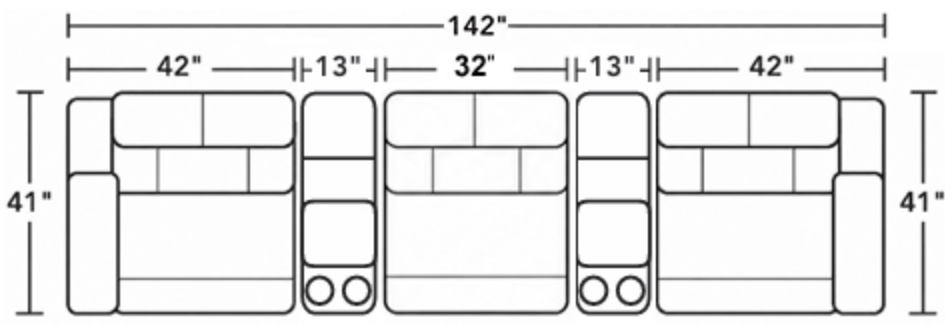

-58PH

RAF POWER RECLINER W/
 POWER HEADREST & LUMBAR
 *ZG/USB

-59PH

ARMLESS POWER RECLINER W/
 POWER HEADREST & LUMBAR
 *ZG

-57PH -72 -58PH

POWER RECLINING LOVESEAT W/
 CONSOLE, POWER HEADRESTS & LUMBAR
 *ZG/WC/USB

-57PH -58PH

POWER RECLINING LOVESEAT W/
 POWER HEADRESTS & LUMBAR
 *ZG/USB

-57PH -72 -19 -72 -58PH

POWER RECLINING ROW OF 3 SOFA W/
 CONSOLES, POWER HEADRESTS & LUMBAR
 *ZG/WC/USB

-57PH -19 -58PH

POWER RECLINING ROW OF 3 SOFA W/
 POWER HEADRESTS & LUMBAR
 *ZG/USB

-57PH -72 -19 -72 -19 -72 -58PH

POWER RECLINING ROW OF 4 SOFA W/
 CONSOLES, POWER HEADRESTS & LUMBAR
 *ZG/WC/USB

-57PH -19 -19 -58PH

POWER RECLINING ROW OF 4 SOFA W/
 POWER HEADRESTS & LUMBAR
 *ZG/USB

ZG: ZERO GRAVITY RECLINE
 USB: USB PORT (S)
 WC: WIRELESS CHARGING