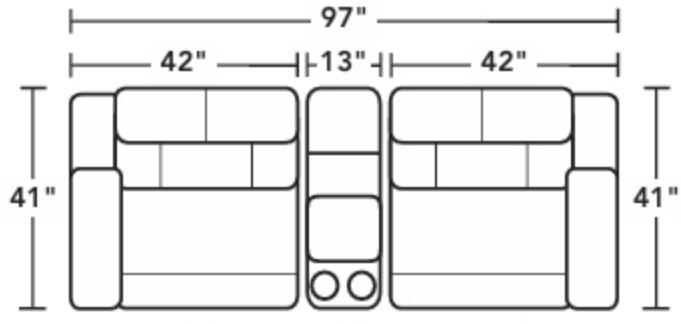

-57PH -72 -58PH

POWER RECLINING LOVESEAT W/
CONSOLE, POWER HEADRESTS & LUMBAR
*ZG/WC/USB