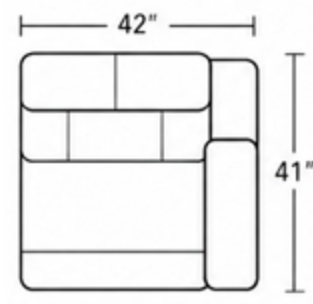

ZG: ZERO GRAVITY RECLINE
 USB: USB PORT (S)
 WC: WIRELESS CHARGING

-19

ARMLESS CHAIR

FULL WEDGE SEAT

-72

STRAIGHT CONSOLE
 *WC/USB

-57PH

LAF POWER RECLINER W/
 POWER HEADREST & LUMBAR
 *ZG/USB

-57PH -58PH

POWER RECLINING LOVESEAT W/
 POWER HEADRESTS & LUMBAR
 *ZG/USB

-57PH -72 -19 -72 -58PH

POWER RECLINING ROW OF 3 SOFA W/
 CONSOLES, POWER HEADRESTS & LUMBAR
 *ZG/WC/USB

-57PH -19 -58PH

POWER RECLINING ROW OF 3 SOFA W/
 POWER HEADRESTS & LUMBAR
 *ZG/USB

-57PH -72 -19 -72 -19 -72 -58PH

POWER RECLINING ROW OF 4 SOFA W/
 CONSOLES, POWER HEADRESTS & LUMBAR
 *ZG/WC/USB

-57PH -19 -19 -58PH

POWER RECLINING ROW OF 4 SOFA W/
 POWER HEADRESTS & LUMBAR
 *ZG/USB

ZG: ZERO GRAVITY RECLINE
 USB: USB PORT (S)
 WC: WIRELESS CHARGING