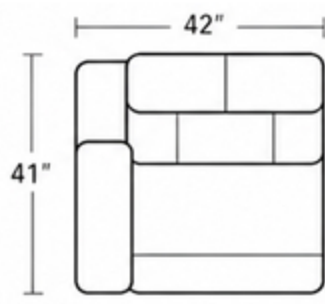

ZG: ZERO GRAVITY RECLINE
 USB: USB PORT (S)
 WC: WIRELESS CHARGING

-19

ARMLESS CHAIR

FULL WEDGE SEAT

-72

STRAIGHT CONSOLE
 *WC/USB

-57PH

LAF POWER RECLINER W/
 POWER HEADREST & LUMBAR
 *ZG/USB

-57PH -58PH

POWER RECLINING LOVESEAT W/
 POWER HEADRESTS & LUMBAR
 *ZG/USB

-57PH -72 -19 -72 -58PH

POWER RECLINING ROW OF 3 SOFA W/
 CONSOLES, POWER HEADRESTS & LUMBAR
 *ZG/WC/USB

-57PH -19 -58PH

POWER RECLINING ROW OF 3 SOFA W/
 POWER HEADRESTS & LUMBAR
 *ZG/USB

-57PH -72 -19 -72 -19 -72 -58PH

POWER RECLINING ROW OF 4 SOFA W/
 CONSOLES, POWER HEADRESTS & LUMBAR
 *ZG/WC/USB

-57PH -19 -19 -58PH

POWER RECLINING ROW OF 4 SOFA W/
 POWER HEADRESTS & LUMBAR
 *ZG/USB

ZG: ZERO GRAVITY RECLINE
 USB: USB PORT (S)
 WC: WIRELESS CHARGING