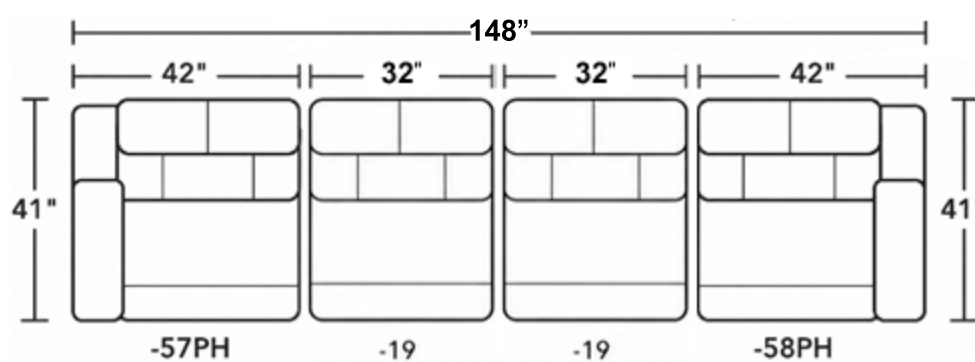

-57PH -58PH

POWER RECLINING LOVESEAT W/
 POWER HEADRESTS & LUMBAR
 *ZG/USB

-57PH -72 -19 -72 -58PH

POWER RECLINING ROW OF 3 SOFA W/
 CONSOLES, POWER HEADRESTS & LUMBAR
 *ZG/WC/USB

-57PH -19 -58PH

POWER RECLINING ROW OF 3 SOFA W/
 POWER HEADRESTS & LUMBAR
 *ZG/USB

-57PH -72 -19 -72 -19 -72 -58PH

POWER RECLINING ROW OF 4 SOFA W/
 CONSOLES, POWER HEADRESTS & LUMBAR
 *ZG/WC/USB

-57PH -19 -19 -58PH

POWER RECLINING ROW OF 4 SOFA W/
 POWER HEADRESTS & LUMBAR
 *ZG/USB

ZG: ZERO GRAVITY RECLINE
 USB: USB PORT (S)
 WC: WIRELESS CHARGING