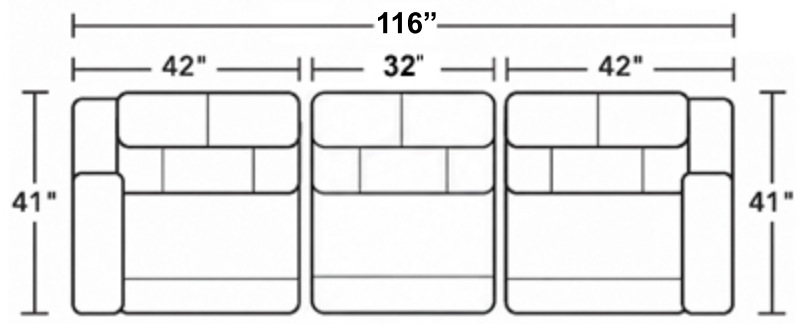

-58PH

RAF POWER RECLINER W/
 POWER HEADREST & LUMBAR
 *ZG/USB

-59PH

ARMLESS POWER RECLINER W/
 POWER HEADREST & LUMBAR
 *ZG

-57PH -72 -58PH

POWER RECLINING LOVESEAT W/
 CONSOLE, POWER HEADRESTS & LUMBAR
 *ZG/WC/USB

-57PH -58PH

POWER RECLINING LOVESEAT W/
 POWER HEADRESTS & LUMBAR
 *ZG/USB

-57PH -72 -19 -72 -58PH

POWER RECLINING ROW OF 3 SOFA W/
 CONSOLES, POWER HEADRESTS & LUMBAR
 *ZG/WC/USB

-57PH -19 -58PH

POWER RECLINING ROW OF 3 SOFA W/
 POWER HEADRESTS & LUMBAR
 *ZG/USB

-57PH -72 -19 -72 -19 -72 -58PH

POWER RECLINING ROW OF 4 SOFA W/
 CONSOLES, POWER HEADRESTS & LUMBAR
 *ZG/WC/USB

-57PH -19 -19 -58PH

POWER RECLINING ROW OF 4 SOFA W/
 POWER HEADRESTS & LUMBAR
 *ZG/USB

ZG: ZERO GRAVITY RECLINE
 USB: USB PORT (S)
 WC: WIRELESS CHARGING