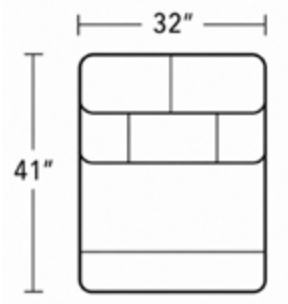

-59PH

ARMLESS POWER RECLINER W/
POWER HEADREST & LUMBAR
*ZG