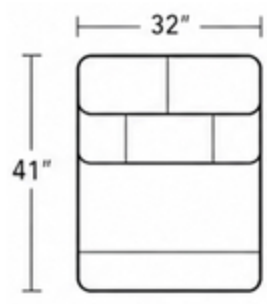

ZG: ZERO GRAVITY RECLINE
 USB: USB PORT (S)
 WC: WIRELESS CHARGING

-19

ARMLESS CHAIR

FULL WEDGE SEAT

-72

STRAIGHT CONSOLE
 *WC/USB

-57PH

LAF POWER RECLINER W/
 POWER HEADREST & LUMBAR
 *ZG/USB