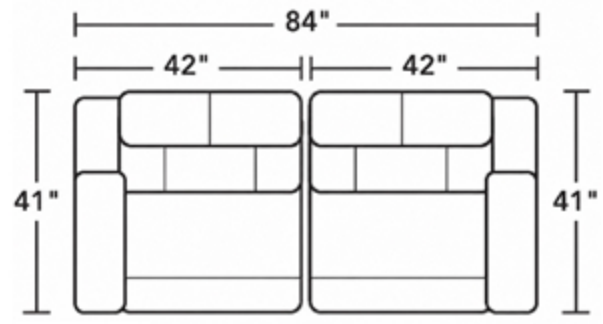

-58PH

RAF POWER RECLINER W/
 POWER HEADREST & LUMBAR
 *ZG/USB

-59PH

ARMLESS POWER RECLINER W/
 POWER HEADREST & LUMBAR
 *ZG

-57PH -72 -58PH

POWER RECLINING LOVESEAT W/
 CONSOLE, POWER HEADRESTS & LUMBAR
 *ZG/WC/USB

-57PH -58PH

POWER RECLINING LOVESEAT W/
 POWER HEADRESTS & LUMBAR
 *ZG/USB

-57PH -72 -19 -72 -58PH

POWER RECLINING ROW OF 3 SOFA W/
 CONSOLES, POWER HEADRESTS & LUMBAR
 *ZG/WC/USB

-57PH -19 -58PH

POWER RECLINING ROW OF 3 SOFA W/
 POWER HEADRESTS & LUMBAR
 *ZG/USB

-57PH -72 -19 -72 -19 -72 -58PH

POWER RECLINING ROW OF 4 SOFA W/
 CONSOLES, POWER HEADRESTS & LUMBAR
 *ZG/WC/USB

-57PH -19 -19 -58PH

POWER RECLINING ROW OF 4 SOFA W/
 POWER HEADRESTS & LUMBAR
 *ZG/USB

ZG: ZERO GRAVITY RECLINE
 USB: USB PORT (S)
 WC: WIRELESS CHARGING