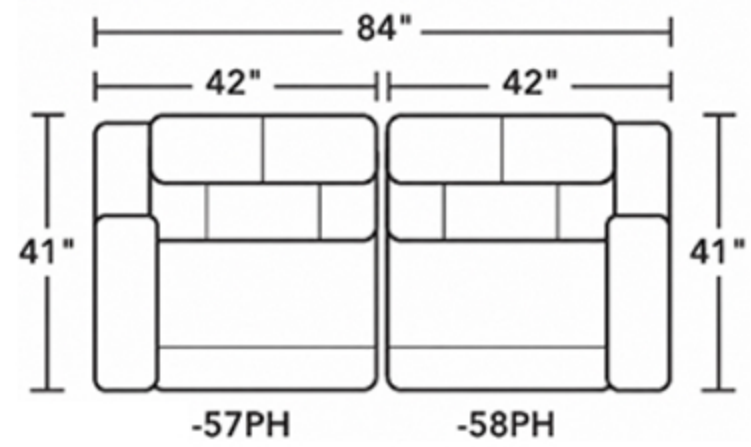

LAF POWER RECLINER W/
POWER HEADREST & LUMBAR
*ZG/USB

RAF POWER RECLINER W/
POWER HEADREST & LUMBAR
*ZG/USB

ARMLESS POWER RECLINER W/
POWER HEADREST & LUMBAR
*ZG

POWER RECLINING LOVESEAT W/
POWER HEADRESTS & LUMBAR
*ZG/USB