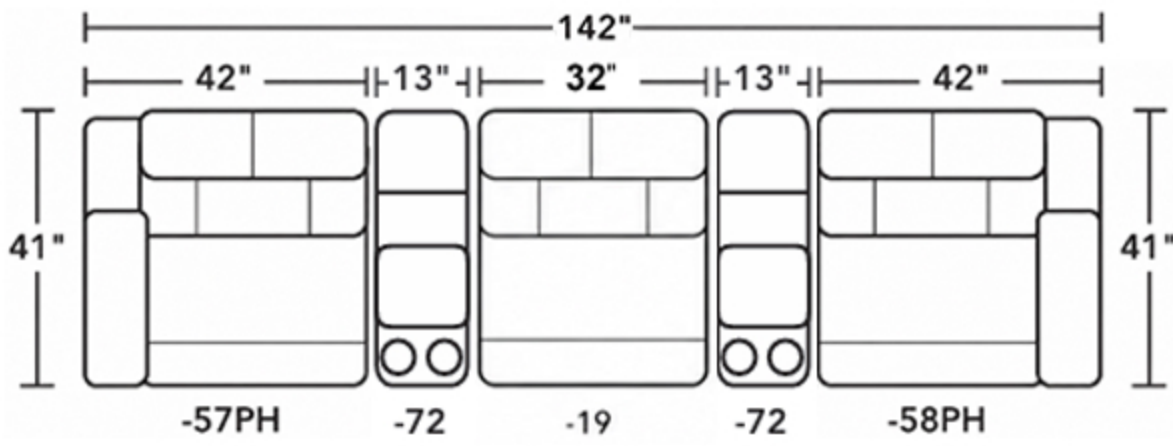

ARMLESS CHAIR

FULL WEDGE SEAT

STRAIGHT CONSOLE  
 \*WC/USB

LAF POWER RECLINER W/  
 POWER HEADREST & LUMBAR  
 \*ZG/USB

RAF POWER RECLINER W/  
 POWER HEADREST & LUMBAR  
 \*ZG/USB

ARMLESS POWER RECLINER W/  
 POWER HEADREST & LUMBAR  
 \*ZG

POWER RECLINING LOVESEAT W/  
 CONSOLE, POWER HEADRESTS & LUMBAR  
 \*ZG/WC/USB

POWER RECLINING LOVESEAT W/  
 POWER HEADRESTS & LUMBAR  
 \*ZG/USB

POWER RECLINING ROW OF 3 SOFA W/  
 CONSOLES, POWER HEADRESTS & LUMBAR  
 \*ZG/WC/USB

POWER RECLINING ROW OF 3 SOFA W/  
 POWER HEADRESTS & LUMBAR  
 \*ZG/USB

POWER RECLINING ROW OF 4 SOFA W/  
 CONSOLES, POWER HEADRESTS & LUMBAR  
 \*ZG/WC/USB

POWER RECLINING ROW OF 4 SOFA W/  
 POWER HEADRESTS & LUMBAR  
 \*ZG/USB