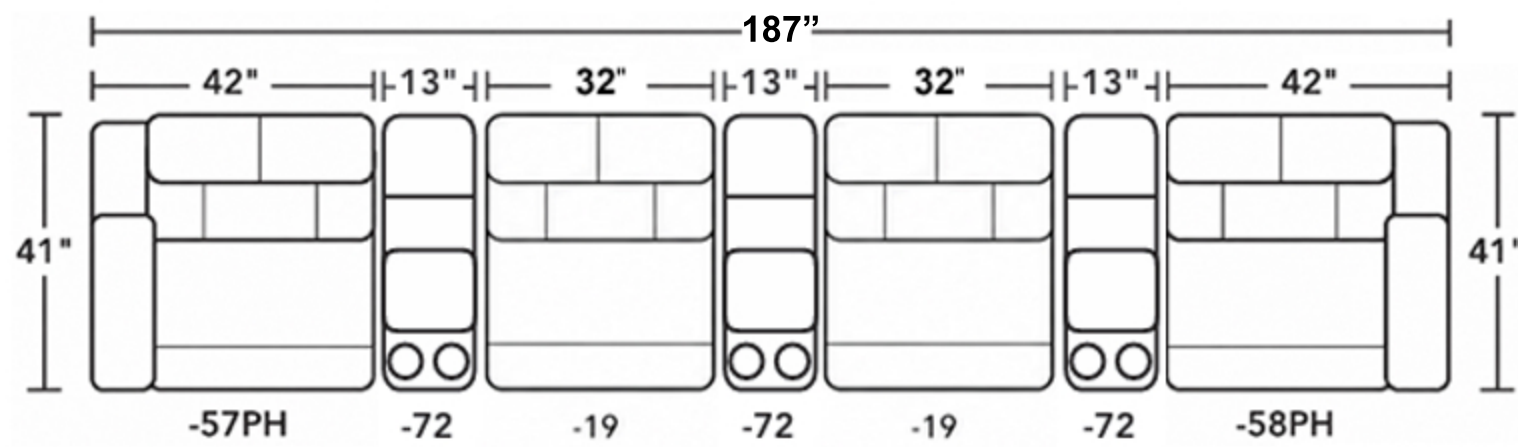

POWER RECLINING LOVESEAT W/  
 CONSOLE, POWER HEADRESTS & LUMBAR  
 \*ZG/WC/USB

POWER RECLINING LOVESEAT W/  
 POWER HEADRESTS & LUMBAR  
 \*ZG/USB

POWER RECLINING ROW OF 3 SOFA W/  
 CONSOLES, POWER HEADRESTS & LUMBAR  
 \*ZG/WC/USB

POWER RECLINING ROW OF 3 SOFA W/  
 POWER HEADRESTS & LUMBAR  
 \*ZG/USB

POWER RECLINING ROW OF 4 SOFA W/  
 CONSOLES, POWER HEADRESTS & LUMBAR  
 \*ZG/WC/USB

POWER RECLINING ROW OF 4 SOFA W/  
 POWER HEADRESTS & LUMBAR  
 \*ZG/USB