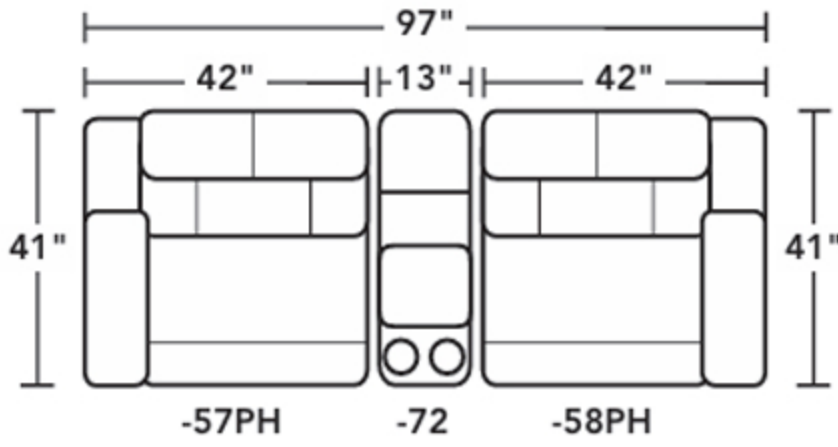

ARMLESS CHAIR

FULL WEDGE SEAT

STRAIGHT CONSOLE  
 \*WC/USB

LAF POWER RECLINER W/  
 POWER HEADREST & LUMBAR  
 \*ZG/USB

RAF POWER RECLINER W/  
 POWER HEADREST & LUMBAR  
 \*ZG/USB

ARMLESS POWER RECLINER W/  
 POWER HEADREST & LUMBAR  
 \*ZG

POWER RECLINING LOVESEAT W/  
 CONSOLE, POWER HEADRESTS & LUMBAR  
 \*ZG/WC/USB

POWER RECLINING LOVESEAT W/  
 POWER HEADRESTS & LUMBAR  
 \*ZG/USB

POWER RECLINING ROW OF 3 SOFA W/  
 CONSOLES, POWER HEADRESTS & LUMBAR  
 \*ZG/WC/USB

POWER RECLINING ROW OF 3 SOFA W/  
 POWER HEADRESTS & LUMBAR  
 \*ZG/USB

POWER RECLINING ROW OF 4 SOFA W/  
 CONSOLES, POWER HEADRESTS & LUMBAR  
 \*ZG/WC/USB

POWER RECLINING ROW OF 4 SOFA W/  
 POWER HEADRESTS & LUMBAR  
 \*ZG/USB