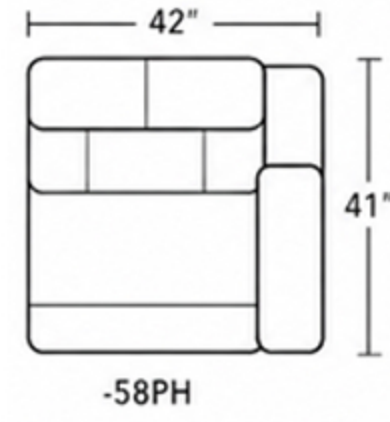

ARMLESS CHAIR

FULL WEDGE SEAT

STRAIGHT CONSOLE  
 \*WC/USB

LAF POWER RECLINER W/  
 POWER HEADREST & LUMBAR  
 \*ZG/USB

RAF POWER RECLINER W/  
 POWER HEADREST & LUMBAR  
 \*ZG/USB

ARMLESS POWER RECLINER W/  
 POWER HEADREST & LUMBAR  
 \*ZG