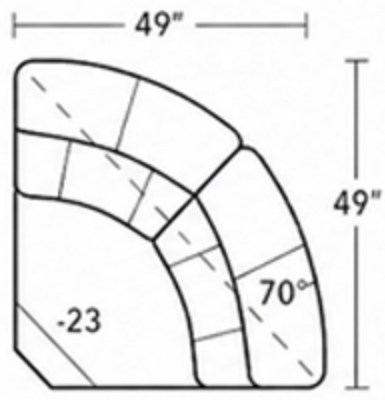

ARMLESS CHAIR

FULL WEDGE SEAT

STRAIGHT CONSOLE  
 \*WC/USB

LAF POWER RECLINER W/  
 POWER HEADREST & LUMBAR  
 \*ZG/USB

RAF POWER RECLINER W/  
 POWER HEADREST & LUMBAR  
 \*ZG/USB

ARMLESS POWER RECLINER W/  
 POWER HEADREST & LUMBAR  
 \*ZG