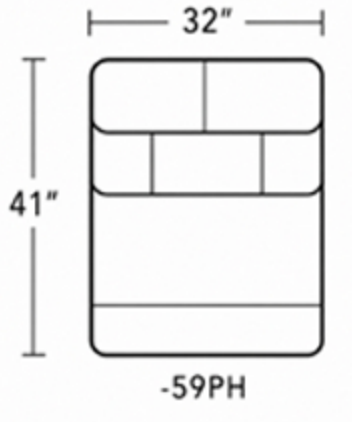

ARMLESS CHAIR

FULL WEDGE SEAT

STRAIGHT CONSOLE  
 \*WC/USB

LAF POWER RECLINER W/  
 POWER HEADREST & LUMBAR  
 \*ZG/USB

RAF POWER RECLINER W/  
 POWER HEADREST & LUMBAR  
 \*ZG/USB

ARMLESS POWER RECLINER W/  
 POWER HEADREST & LUMBAR  
 \*ZG