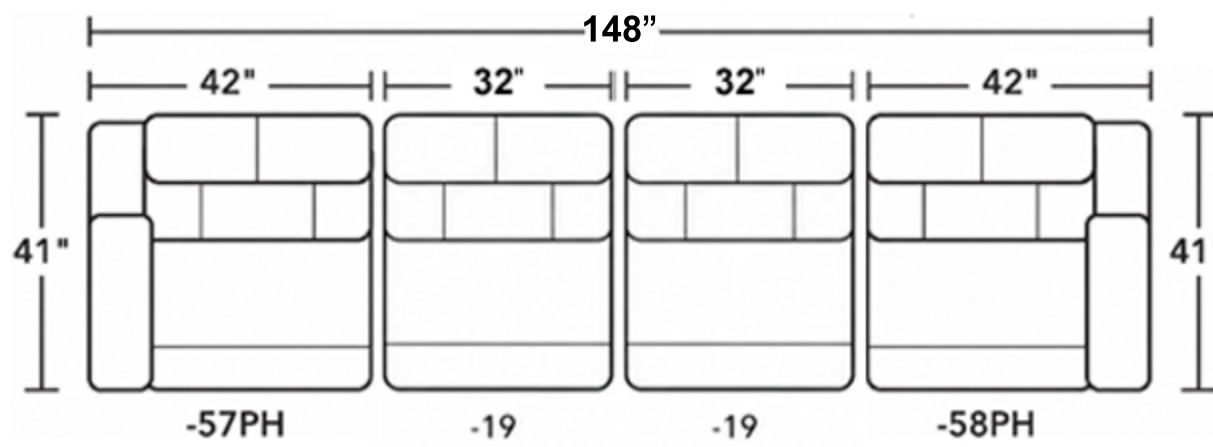

POWER RECLINING LOVESEAT W/  
 CONSOLE, POWER HEADRESTS & LUMBAR  
 \*ZG/WC/USB

POWER RECLINING LOVESEAT W/  
 POWER HEADRESTS & LUMBAR  
 \*ZG/USB

POWER RECLINING ROW OF 3 SOFA W/  
 CONSOLES, POWER HEADRESTS & LUMBAR  
 \*ZG/WC/USB

POWER RECLINING ROW OF 3 SOFA W/  
 POWER HEADRESTS & LUMBAR  
 \*ZG/USB

POWER RECLINING ROW OF 4 SOFA W/  
 CONSOLES, POWER HEADRESTS & LUMBAR  
 \*ZG/WC/USB

POWER RECLINING ROW OF 4 SOFA W/  
 POWER HEADRESTS & LUMBAR  
 \*ZG/USB