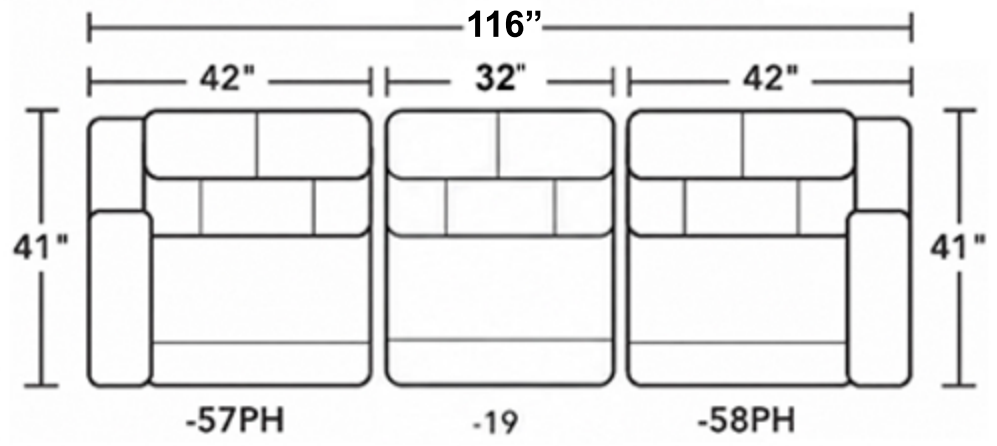

ARMLESS CHAIR

FULL WEDGE SEAT

STRAIGHT CONSOLE  
 \*WC/USB

LAF POWER RECLINER W/  
 POWER HEADREST & LUMBAR  
 \*ZG/USB

RAF POWER RECLINER W/  
 POWER HEADREST & LUMBAR  
 \*ZG/USB

ARMLESS POWER RECLINER W/  
 POWER HEADREST & LUMBAR  
 \*ZG

POWER RECLINING ROW OF 3 SOFA W/  
 POWER HEADRESTS & LUMBAR  
 \*ZG/USB

POWER RECLINING ROW OF 4 SOFA W/  
 CONSOLES, POWER HEADRESTS & LUMBAR  
 \*ZG/WC/USB

POWER RECLINING ROW OF 4 SOFA W/  
 POWER HEADRESTS & LUMBAR  
 \*ZG/USB