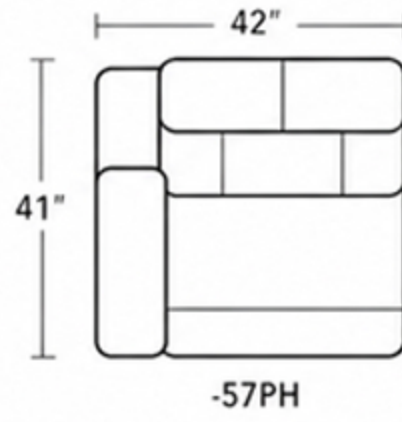

ARMLESS CHAIR

FULL WEDGE SEAT

STRAIGHT CONSOLE  
 \*WC/USB

LAF POWER RECLINER W/  
 POWER HEADREST & LUMBAR  
 \*ZG/USB

RAF POWER RECLINER W/  
 POWER HEADREST & LUMBAR  
 \*ZG/USB

ARMLESS POWER RECLINER W/  
 POWER HEADREST & LUMBAR  
 \*ZG

POWER RECLINING LOVESEAT W/  
 CONSOLE, POWER HEADRESTS & LUMBAR  
 \*ZG/WC/USB

POWER RECLINING LOVESEAT W/  
 POWER HEADRESTS & LUMBAR  
 \*ZG/USB

POWER RECLINING ROW OF 3 SOFA W/  
 CONSOLES, POWER HEADRESTS & LUMBAR  
 \*ZG/WC/USB

POWER RECLINING ROW OF 3 SOFA W/  
 POWER HEADRESTS & LUMBAR  
 \*ZG/USB

POWER RECLINING ROW OF 4 SOFA W/  
 CONSOLES, POWER HEADRESTS & LUMBAR  
 \*ZG/WC/USB

POWER RECLINING ROW OF 4 SOFA W/  
 POWER HEADRESTS & LUMBAR  
 \*ZG/USB