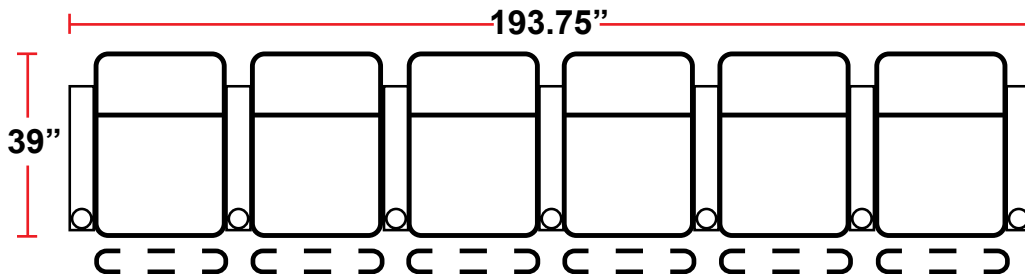

- 39"D x 38.5"W x 41"H

5201 - RIGHT-FACING STRAIGHT ARM POWER RECLINER

- 39"D x 31"W x 41"H

5301 - LEFT-FACING STRAIGHT ARM POWER RECLINER

- 39"D x 31"W x 41"H

Back Height: 41"

3901

Two-Arm Recliner
w/Power Recline

5201

Right Straight Arm
w/Power Recline

5301

Left Straight Arm
w/Power Recline

Configuration A

Row of 2

Configuration B

Row of 3

Configuration C

Row of 4

Configuration D

Row of 5

Configuration E

Row of 6