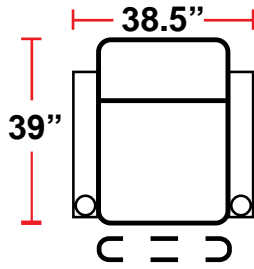

DIMENSIONS

- BACK HEIGHT FROM FLOOR: 41"
- SEAT WIDTH: 23.5"
- SEAT DEPTH: 20"
- SEAT HEIGHT: 20.5"
- ARM WIDTH: 7.5"
- DEPTH WHEN RECLINED: 67.5"
- SPACE NEEDED FOR RECLINE: 16"

3901 - TWO-ARM POWER RECLINER

- 39"D x 38.5"W x 41"H

5201 - RIGHT-FACING STRAIGHT ARM POWER RECLINER

- 39"D x 31"W x 41"H

5301 - LEFT-FACING STRAIGHT ARM POWER RECLINER

- 39"D x 31"W x 41"H

Back Height: 41"

3901

Two-Arm Recliner
w/Power Recline

5201

Right Straight Arm
w/Power Recline

5301

Left Straight Arm
w/Power Recline

Configuration A

Row of 2

Configuration B

Row of 3