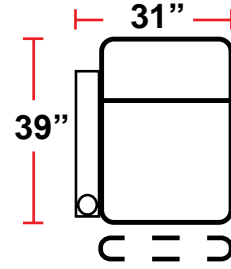

DIMENSIONS

- BACK HEIGHT FROM FLOOR: 41"
- SEAT WIDTH: 23.5"
- SEAT DEPTH: 20"
- SEAT HEIGHT: 20.5"
- ARM WIDTH: 7.5"
- DEPTH WHEN RECLINED: 67.5"
- SPACE NEEDED FOR RECLINE: 16"

3901 - TWO-ARM POWER RECLINER

- 39"D x 38.5"W x 41"H

5201 - RIGHT-FACING STRAIGHT ARM POWER RECLINER

- 39"D x 31"W x 41"H

5301 - LEFT-FACING STRAIGHT ARM POWER RECLINER

- 39"D x 31"W x 41"H

Back Height: 41"

3901

Two-Arm Recliner
w/Power Recline

5201

Right Straight Arm
w/Power Recline

5301

Left Straight Arm
w/Power Recline

Configuration A

Row of 2

Configuration B

Row of 3