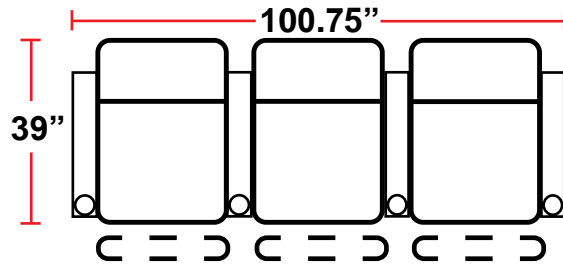

DIMENSIONS

- BACK HEIGHT FROM FLOOR: 41"
- SEAT WIDTH: 23.5"
- SEAT DEPTH: 20"
- SEAT HEIGHT: 20.5"
- ARM WIDTH: 7.5"
- DEPTH WHEN RECLINED: 67.5"
- SPACE NEEDED FOR RECLINE: 16"

3901 - TWO-ARM POWER RECLINER

- 39"D x 38.5"W x 41"H

5201 - RIGHT-FACING STRAIGHT ARM POWER RECLINER

- 39"D x 31"W x 41"H

5301 - LEFT-FACING STRAIGHT ARM POWER RECLINER

- 39"D x 31"W x 41"H

Back Height: 41"

3901

Two-Arm Recliner
w/Power Recline

5201

Right Straight Arm
w/Power Recline

5301

Left Straight Arm
w/Power Recline

Configuration A

Row of 2

Configuration B

Row of 3

Configuration C

Row of 4

Configuration D

Row of 5

Configuration E

Row of 6