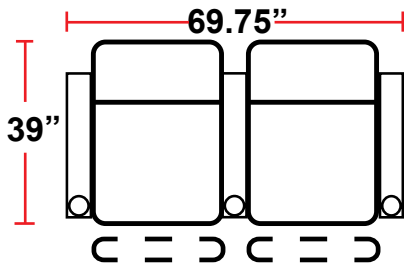

DIMENSIONS

- BACK HEIGHT FROM FLOOR: 41"
- SEAT WIDTH: 23.5"
- SEAT DEPTH: 20"
- SEAT HEIGHT: 20.5"
- ARM WIDTH: 7.5"
- DEPTH WHEN RECLINED: 67.5"
- SPACE NEEDED FOR RECLINE: 16"

3901 - TWO-ARM POWER RECLINER

- 39"D x 38.5"W x 41"H

5201 - RIGHT-FACING STRAIGHT ARM POWER RECLINER

- 39"D x 31"W x 41"H

5301 - LEFT-FACING STRAIGHT ARM POWER RECLINER

- 39"D x 31"W x 41"H

Back Height: 41"

3901

Two-Arm Recliner
w/Power Recline

5201

Right Straight Arm
w/Power Recline

5301

Left Straight Arm
w/Power Recline

Configuration A

Row of 2

Configuration B

Row of 3