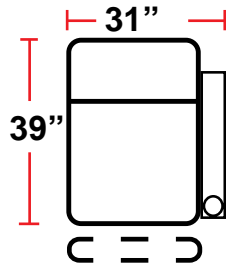

DIMENSIONS

- BACK HEIGHT FROM FLOOR: 41"
- SEAT WIDTH: 23.5"
- SEAT DEPTH: 20"
- SEAT HEIGHT: 20.5"
- ARM WIDTH: 7.5"
- DEPTH WHEN RECLINED: 67.5"
- SPACE NEEDED FOR RECLINE: 16"

3901 - TWO-ARM POWER RECLINER

- 39"D x 38.5"W x 41"H

5201 - RIGHT-FACING STRAIGHT ARM POWER RECLINER

- 39"D x 31"W x 41"H

5301 - LEFT-FACING STRAIGHT ARM POWER RECLINER

- 39"D x 31"W x 41"H

Back Height: 41"

3901

Two-Arm Recliner
w/Power Recline

5201

Right Straight Arm
w/Power Recline

5301

Left Straight Arm
w/Power Recline

Configuration A

Row of 2

Configuration B

Row of 3