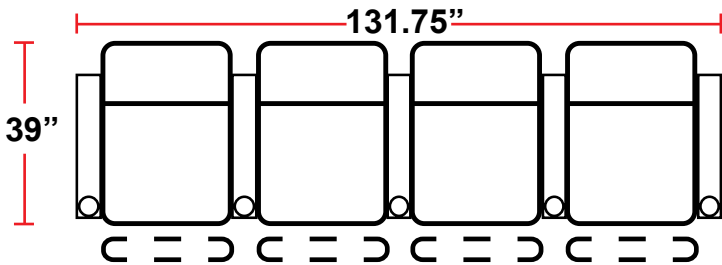

- 39"D x 38.5"W x 41"H

5201 - RIGHT-FACING STRAIGHT ARM POWER RECLINER

- 39"D x 31"W x 41"H

5301 - LEFT-FACING STRAIGHT ARM POWER RECLINER

- 39"D x 31"W x 41"H

Back Height: 41"

3901

Two-Arm Recliner
w/Power Recline

5201

Right Straight Arm
w/Power Recline

5301

Left Straight Arm
w/Power Recline

Configuration A

Row of 2

Configuration B

Row of 3

Configuration C

Row of 4

Configuration D

Row of 5

Configuration E

Row of 6