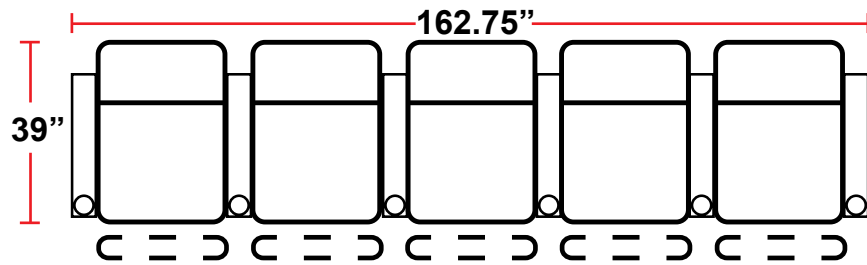

- 39"D x 38.5"W x 41"H

5201 - RIGHT-FACING STRAIGHT ARM POWER RECLINER

- 39"D x 31"W x 41"H

5301 - LEFT-FACING STRAIGHT ARM POWER RECLINER

- 39"D x 31"W x 41"H

Back Height: 41"

3901

Two-Arm Recliner
w/Power Recline

5201

Right Straight Arm
w/Power Recline

5301

Left Straight Arm
w/Power Recline

Configuration A

Row of 2

Configuration B

Row of 3

Configuration C

Row of 4

Configuration D

Row of 5

Configuration E

Row of 6