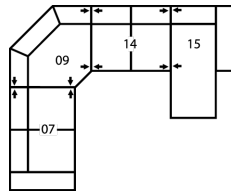

Dimensions

- A - Seat Depth - 21" / 53cm
- B - Seat Height - 19" / 48cm
- C - Arm Height - 24.5" / 62cm

Features

- Hardwood, softwood and engineered wood products; all joints pinned & glued for uniformity & strength
- Back: Premium elastic webbing offers consistent suspension for the life of the product
- Seat: Interwoven 100% elastic webbing offers consistent suspension for the life of the product
- Back filled with blown fibre

How We Measure

Height - measured from the highest point of the back pillow to the floor.

Depth - measured from the front edge of the seat cushion to the top of the back.

Width - measured from the widest point of the arm or arm pillow to the widest point of the opposite arm or arm pillow.

CONFIGURATION CH

114 x 91"

290 x 231cm

CONFIGURATION C1

85 x 59"

216 x 150cm

CONFIGURATION C2

92 x 91"

234 x 231cm

CONFIGURATION C3

135 x 55"

343 x 140cm

CONFIGURATION C4

126 x 103"

320 x 262cm

CONFIGURATION C5