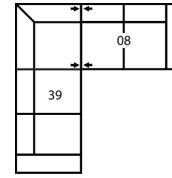

How We Measure

Height - measured from the highest point of the back pillow to the floor.

Depth - measured from the front edge of the seat cushion to the top of the back.

Width - measured from the widest point of the arm or arm pillow to the widest point of the opposite arm or arm pillow.

CONFIGURATION CH

114 x 91"

290 x 231cm

CONFIGURATION C1

85 x 59"

216 x 150cm

CONFIGURATION C2

92 x 91"

234 x 231cm

CONFIGURATION C3

135 x 55"

343 x 140cm

CONFIGURATION C4

126 x 103"

320 x 262cm

CONFIGURATION C5

151 x 52"

384 x 132cm

CONFIGURATION C6

114 x 92"

290 x 234cm

CONFIGURATION C7

103 x 103"

262 x 262cm