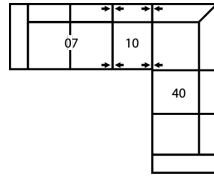

98 RHF Angled Loveseat

97 LHF Angled Loveseat

68 x 50 x 34"

173 x 127 x 86cm

77505 BAKERSFIELD

Popular Configurations

Note: Always assemble configurations from right hand facing to left hand facing components.

How We Measure

Height - measured from the highest point of the back pillow to the floor.

Depth - measured from the front edge of the seat cushion to the top of the back.

Width - measured from the widest point of the arm or arm pillow to the widest point of the opposite arm or arm pillow.

Arm Height - measured from the top of the arm to the floor.

Seat Height - measured from the crown of the seat cushion to the floor.

Warranty

Wood Frames, Springs or Webbing - ten year warranty

Metal Frames - two year warranty under normal household use

CONFIGURATION CH

114 x 91"

290 x 231cm

CONFIGURATION C1

85 x 59"

216 x 150cm

CONFIGURATION C2

92 x 91"