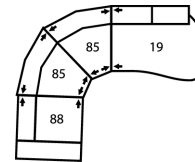

How We Measure

Height - measured from the highest point of the back pillow to the floor.

Depth - measured from the front edge of the seat cushion to the top of the back.

Width - measured from the widest point of the arm or arm pillow to the widest point of the opposite arm or arm pillow.

CONFIGURATION CH

114 x 91"

290 x 231cm

CONFIGURATION C1

85 x 59"

216 x 150cm

CONFIGURATION C2

92 x 91"

234 x 231cm

CONFIGURATION C3

135 x 55"

343 x 140cm

CONFIGURATION C4

126 x 103"

320 x 262cm

CONFIGURATION C5

151 x 52"

384 x 132cm

CONFIGURATION C6

114 x 92"

290 x 234cm

CONFIGURATION C7

103 x 103"

262 x 262cm