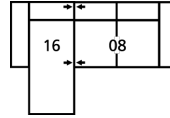

How We Measure

Height - measured from the highest point of the back pillow to the floor.

Depth - measured from the front edge of the seat cushion to the top of the back.

Width - measured from the widest point of the arm or arm pillow to the widest point of the opposite arm or arm pillow.

CONFIGURATION CH

114 x 91"

290 x 231cm

CONFIGURATION C1

85 x 59"

216 x 150cm

CONFIGURATION C2

92 x 91"

234 x 231cm

CONFIGURATION C3

135 x 55"

343 x 140cm

CONFIGURATION C4

126 x 103"

320 x 262cm

CONFIGURATION C5