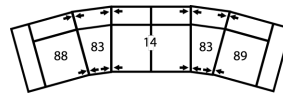

Dimensions

- A - Seat Depth - 21" / 53cm
- B - Seat Height - 19" / 48cm
- C - Arm Height - 24.5" / 62cm

Features

- Hardwood, softwood and engineered wood products; all joints pinned & glued for uniformity & strength
- Back: Premium elastic webbing offers consistent suspension for the life of the product
- Seat: Interwoven 100% elastic webbing offers consistent suspension for the life of the product
- Back filled with blown fibre

CONFIGURATION CH

114 x 91"

290 x 231cm

CONFIGURATION C1

85 x 59"

216 x 150cm

CONFIGURATION C2

92 x 91"

234 x 231cm

CONFIGURATION C3

135 x 55"

343 x 140cm

CONFIGURATION C4

126 x 103"

320 x 262cm

CONFIGURATION C5

151 x 52"

384 x 132cm

CONFIGURATION C6

114 x 92"

290 x 234cm

CONFIGURATION C7

103 x 103"

262 x 262cm