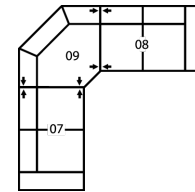

Dimensions

- A - Seat Depth - 21" / 53cm
- B - Seat Height - 19" / 48cm
- C - Arm Height - 24.5" / 62cm

Features

- Hardwood, softwood and engineered wood products; all joints pinned & glued for uniformity & strength
- Back: Premium elastic webbing offers consistent suspension for the life of the product
- Seat: Interwoven 100% elastic webbing offers consistent suspension for the life of the product
- Back filled with blown fibre

How We Measure

Height - measured from the highest point of the back pillow to the floor.

Depth - measured from the front edge of the seat cushion to the top of the back.

Width - measured from the widest point of the arm or arm pillow to the widest point of the opposite arm or arm pillow.

234 x 231cm

CONFIGURATION C3

135 x 55"

343 x 140cm

CONFIGURATION C4

126 x 103"

320 x 262cm

CONFIGURATION C5

151 x 52"

384 x 132cm

CONFIGURATION C6

114 x 92"

290 x 234cm

CONFIGURATION C7

103 x 103"

262 x 262cm