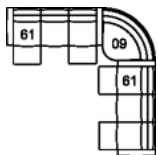

FUNCTION

Manual recline with inside D-Pull handle
Power recline with toggle switch

COVERS

Fabric
Leather

09 Corner Curve
50 x 50 x 40"
127 x 127 x 102 cm

22 Sofabed, Queen, 3 Cushion
89 x 40 x 41"
227 x 102 x 105 cm
IA: 67" / 171 cm

51 Sofa Recliner
61 Power Sofa Recliner
89 x 40 x 41"
227 x 102 x 105 cm
IA: 67" / 171 cm

53 Loveseat Recliner
63 Loveseat Recliner Power
67 x 40 x 41"
171 x 102 x 105 cm
IA: 45" / 115 cm

58 Loveseat Console
68 Loveseat Console Pwr
78 x 40 x 41"
199 x 102 x 105 cm
IA: 56" / 143 cm

9W Large Corner Curve
55 x 55 x 41"
140 x 140 x 105 cm

32 Rocker Recliner Chair
31 Wallhugger Recliner Pwr
33 Swivel Rocker Recliner Chair
35 Wallhugger Recliner Chair
39 Power Rocker Recliner
38 x 40 x 41"
97 x 102 x 105 cm
IA: 18" / 46 cm

POPULAR CONFIGURATIONS

61/09/61
139 x 139"
354 x 354 cm

61/09/63
117 x 139"
298 x 354 cm

DIMENSIONS

Seat Depth: N/A
Seat Height: N/A
Arm Depth: N/A
Arm Height: N/A
Reclined Depth: 71" / 179 cm

Dimensions shown as Width x Depth x Height.