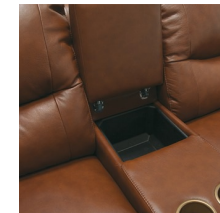

STANDARD
PREMIUM FOAM

ANTIQUE BRASS
CUPHOLDERS

LIFT TOP
STORAGE

POWER TOGGLE
SWITCH

OPTIONS

Antique Brass Cup Holder
Stainless Steel Cup Holder
5 Inch Stand Spring Mattress

FRAME

All Palliser frames are constructed from engineered wood products, hardwood or softwood: joints are pinned and glued for uniformity and strength

SEATING COMFORT

Semi-attached back cushions with fibre filling
Full, chaise-style seat cushions with high-resiliency, high density foam core in polyester wrap
Back Suspension: Sinuous springs to provide premium comfort and support.
Seat Suspension: Heavy gauge sinuous springs, engineered to provide premium comfort and endurance.

FUNCTION

Manual recline with inside D-Pull handle
Power recline with toggle switch

COVERS

Fabric
Leather

09 Corner Curve
50 x 50 x 40"
127 x 127 x 102 cm

22 Sofabed, Queen, 3 Cushion
89 x 40 x 41"
227 x 102 x 105 cm
IA: 67" / 171 cm

51 Sofa Recliner
61 Power Sofa Recliner
89 x 40 x 41"
227 x 102 x 105 cm
IA: 67" / 171 cm

53 Loveseat Recliner
63 Loveseat Recliner Power
67 x 40 x 41"
171 x 102 x 105 cm
IA: 45" / 115 cm

58 Loveseat Console
68 Loveseat Console Pwr
78 x 40 x 41"
199 x 102 x 105 cm
IA: 56" / 143 cm