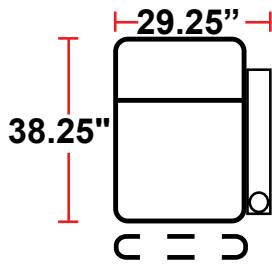

DIMENSIONS

- BACK HEIGHT FROM FLOOR: 43.75"
- SEAT WIDTH: 23.5"
- SEAT HEIGHT: 20.75"
- ARM WIDTH: 5.75" STRAIGHT
- SEAT DEPTH: 21.5"
- DEPTH WHEN RECLINED: 67"
- SPACE NEEDED FOR RECLINE: 4"

3906 - 2-ARM POWER HEADREST AND RECLINER

- 38.25"D x 35"W x 43.75"H

5206 - 1-RIGHT-FACING STRAIGHT ARM POWER HEADREST AND RECLINER

- 38.25"D x 29.25"W x 43.75"H

5306 - 1-LEFT-FACING STRAIGHT ARM POWER HEADREST AND RECLINER

- 38.25"D x 29.25"W x 43.75"H

5346 - 2-ARM LEFT-FACING STRAIGHT/RIGHT-FACING WEDGE ARM POWER HEADREST AND RECLINER

- 38.25"D x 39.25"W x 43.75"H

5446 - 1-LEFT-FACING WEDGE ARM POWER HEADREST AND RECLINER

- 38.25"D x 33.5"W x 43.75"H

5406 - ARMLESS POWER HEADREST AND RECLINER

- 38.25"D x 23.5"W x 43.75"H

Back Height: 43.75"

3906
Two-Arm Recliner
w/Power Recline

5206
Right Straight
Arm w/Power
Recline

5306
Left Straight Arm
w/Power Recline

5346
LHF Straight Arm/RHF
Wedge Arm
w/Power Recline