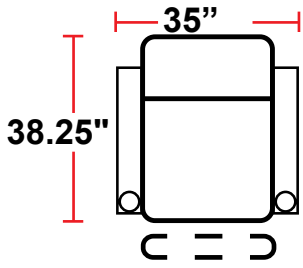

DIMENSIONS

- BACK HEIGHT FROM FLOOR: 43.75"
- SEAT WIDTH: 23.5"
- SEAT HEIGHT: 20.75"
- ARM WIDTH: 5.75" STRAIGHT
- SEAT DEPTH: 21.5"
- DEPTH WHEN RECLINED: 67"
- SPACE NEEDED FOR RECLINE: 4"

3906 - 2-ARM POWER HEADREST AND RECLINER

- 38.25"D x 35"W x 43.75"H

5206 - 1-RIGHT-FACING STRAIGHT ARM POWER HEADREST AND RECLINER

- 38.25"D x 29.25"W x 43.75"H

5306 - 1-LEFT-FACING STRAIGHT ARM POWER HEADREST AND RECLINER

- 38.25"D x 29.25"W x 43.75"H

5346 - 2-ARM LEFT-FACING STRAIGHT/RIGHT-FACING WEDGE ARM POWER HEADREST AND RECLINER

- 38.25"D x 39.25"W x 43.75"H

5446 - 1-LEFT-FACING WEDGE ARM POWER HEADREST AND RECLINER

- 38.25"D x 33.5"W x 43.75"H

5406 - ARMLESS POWER HEADREST AND RECLINER

- 38.25"D x 23.5"W x 43.75"H

Back Height: 43.75"

3906
Two-Arm Recliner
w/Power Recline

5206
Right Straight
Arm w/Power
Recline

5306
Left Straight Arm
w/Power Recline

5346
LHF Straight Arm/RHF
Wedge Arm
w/Power Recline