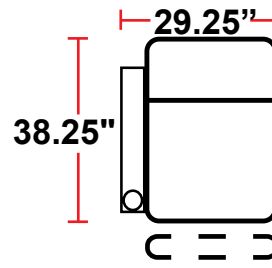

DIMENSIONS

- BACK HEIGHT FROM FLOOR: 43.75"
- SEAT WIDTH: 23.5"
- SEAT HEIGHT: 20.75"
- ARM WIDTH: 5.75" STRAIGHT
- SEAT DEPTH: 21.5"
- DEPTH WHEN RECLINED: 67"
- SPACE NEEDED FOR RECLINE: 4"

3906 - 2-ARM POWER HEADREST AND RECLINER

- 38.25"D x 35"W x 43.75"H

5206 - 1-RIGHT-FACING STRAIGHT ARM POWER HEADREST AND RECLINER

- 38.25"D x 29.25"W x 43.75"H

5306 - 1-LEFT-FACING STRAIGHT ARM POWER HEADREST AND RECLINER

- 38.25"D x 29.25"W x 43.75"H

5346 - 2-ARM LEFT-FACING STRAIGHT/RIGHT-FACING WEDGE ARM POWER HEADREST AND RECLINER

- 38.25"D x 39.25"W x 43.75"H

5446 - 1-LEFT-FACING WEDGE ARM POWER HEADREST AND RECLINER

- 38.25"D x 33.5"W x 43.75"H

5406 - ARMLESS POWER HEADREST AND RECLINER

- 38.25"D x 23.5"W x 43.75"H

Back Height: 43.75"

3906
Two-Arm Recliner
w/Power Recline

5206
Right Straight
Arm w/Power
Recline

5306
Left Straight Arm
w/Power Recline

5346
LHF Straight Arm/RHF
Wedge Arm
w/Power Recline