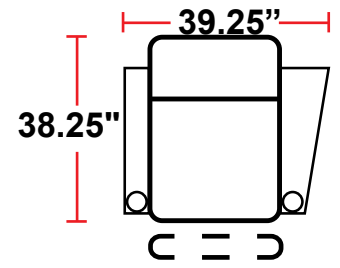

DIMENSIONS

- BACK HEIGHT FROM FLOOR: 43.75"
- SEAT WIDTH: 23.5"
- SEAT HEIGHT: 20.75"
- ARM WIDTH: 5.75" STRAIGHT
- SEAT DEPTH: 21.5"
- DEPTH WHEN RECLINED: 67"
- SPACE NEEDED FOR RECLINE: 4"

3906 - 2-ARM POWER HEADREST AND RECLINER

- 38.25"D x 35"W x 43.75"H

5206 - 1-RIGHT-FACING STRAIGHT ARM POWER HEADREST AND RECLINER

- 38.25"D x 29.25"W x 43.75"H

5306 - 1-LEFT-FACING STRAIGHT ARM POWER HEADREST AND RECLINER

- 38.25"D x 29.25"W x 43.75"H

5346 - 2-ARM LEFT-FACING STRAIGHT/RIGHT-FACING WEDGE ARM POWER HEADREST AND RECLINER

- 38.25"D x 39.25"W x 43.75"H

5446 - 1-LEFT-FACING WEDGE ARM POWER HEADREST AND RECLINER

- 38.25"D x 33.5"W x 43.75"H

5406 - ARMLESS POWER HEADREST AND RECLINER

- 38.25"D x 23.5"W x 43.75"H

Back Height: 43.75"

3906
Two-Arm Recliner
w/Power Recline

5206
Right Straight
Arm w/Power
Recline

5306
Left Straight Arm
w/Power Recline

5346
LHF Straight Arm/RHF
Wedge Arm
w/Power Recline