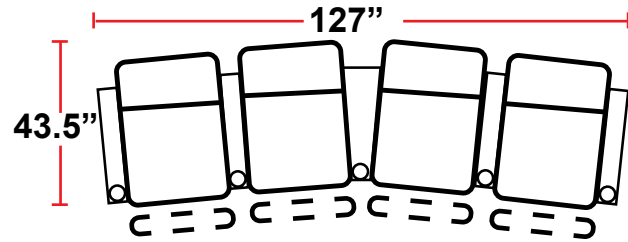

- 38.25"D x 35"W x 43.75"H

5206 - 1-RIGHT-FACING STRAIGHT ARM POWER HEADREST AND RECLINER

- 38.25"D x 29.25"W x 43.75"H

5306 - 1-LEFT-FACING STRAIGHT ARM POWER HEADREST AND RECLINER

- 38.25"D x 29.25"W x 43.75"H

- 38.25"D x 23.5"W x 43.75"H

Back Height: 43.75"

3906
Two-Arm Recliner
w/Power Recline

5206
Right Straight
Arm w/Power
Recline

5306
Left Straight Arm
w/Power Recline

5346
LHF Straight Arm/RHF
Wedge Arm
w/Power Recline

Configuration C Curved
Curved Row of 3

Configuration D
Straight Row of 3,
Loveseat Left

Configuration E
Straight Row of 3,
Loveseat Right

Configuration F
Straight Row of 3 Sofa

Back Height: 43.75"

Configuration G
 Straight Row of 4

Configuration G Curved
 Curved Row of 4

Configuration H
 Straight Row of 4 w/Loveseat

Configuration H Curved
 Curved Row of 4 w/Loveseat

Configuration I
 Straight Row of 4 Double Loveseat

Configuration I Curved
 Curved Row of 4 w/Center Wedge