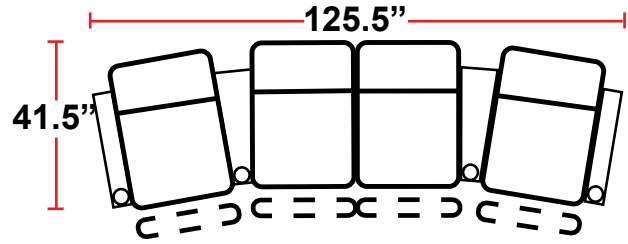

Configuration H Curved
Curved Row of 4 w/Loveseat