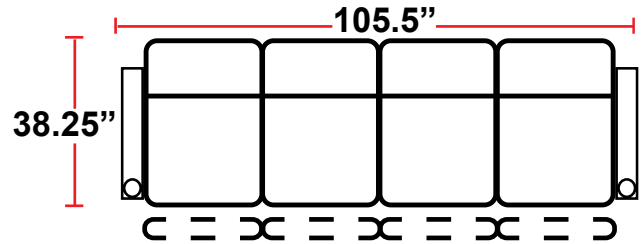

Configuration K
Straight Row of 4 Sofa