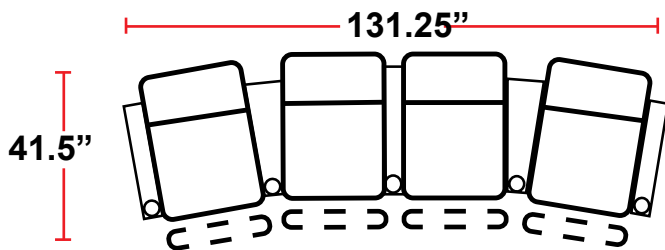

- 38.25"D x 35"W x 43.75"H

5206 - 1-RIGHT-FACING STRAIGHT ARM POWER HEADREST AND RECLINER

- 38.25"D x 29.25"W x 43.75"H

5306 - 1-LEFT-FACING STRAIGHT ARM POWER HEADREST AND RECLINER

- 38.25"D x 29.25"W x 43.75"H

- 38.25"D x 23.5"W x 43.75"H

Back Height: 43.75"

3906
Two-Arm Recliner
w/Power Recline

5206
Right Straight
Arm w/Power
Recline

5306
Left Straight Arm
w/Power Recline

5346
LHF Straight Arm/RHF
Wedge Arm
w/Power Recline

Configuration C Curved
Curved Row of 3

Configuration D
Straight Row of 3,
Loveseat Left

Configuration E
Straight Row of 3,
Loveseat Right

Configuration F
Straight Row of 3 Sofa

Back Height: 43.75"

Configuration G
 Straight Row of 4

Configuration G Curved
 Curved Row of 4

Configuration H
 Straight Row of 4 w/Loveseat

Configuration H Curved
 Curved Row of 4 w/Loveseat

Configuration I
 Straight Row of 4 Double Loveseat

Configuration I Curved
 Curved Row of 4 w/Center Wedge