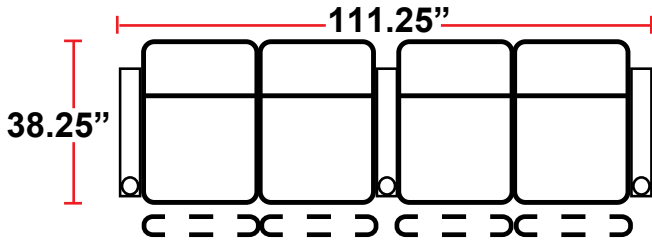

Configuration I
Straight Row of 4 Double Loveseat