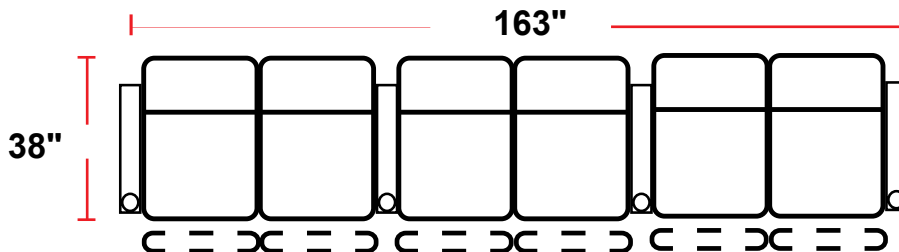

3908 - TWO-ARM POWER RECLINER

- 38"D x 34.5"W x 43.25"H

5208 - RIGHT-FACING STRAIGHT ARM POWER RECLINER

- 38"D x 29"W x 43.25"H

5308 - LEFT-FACING STRAIGHT ARM POWER RECLINER

- 38"D x 29"W x 43.25"H

5408 - ARMLESS POWER RECLINER

- 38"D x 23.5"W x 43.25"H

Back Height: 43.25" when headrest down, 46.5" when up

3908
Two-Arm Recliner
w/Power Recline

5208
Right Straight Arm
w/Power Recline

5308
Left Straight Arm
w/Power Recline

5408
Armless Recliner
w/Power Recline

Configuration F
Straight Row of 3 Sofa

Configuration G
Straight Row of 4

Configuration H
Straight Row of 4 w/Loveseat

Back Height: 43.25" when headrest down, 46.5" when up

Configuration I
 Straight Row of 4 Double Loveseat

Configuration J
 Straight Row of 4 Sofa

Configuration K
 Straight Row of 5

Configuration L
 Straight Row of 5 w/Sofa

Configuration M
 Straight Row of 5 Double Loveseat
 Captain's Chair

Configuration N
 Straight Row of 6