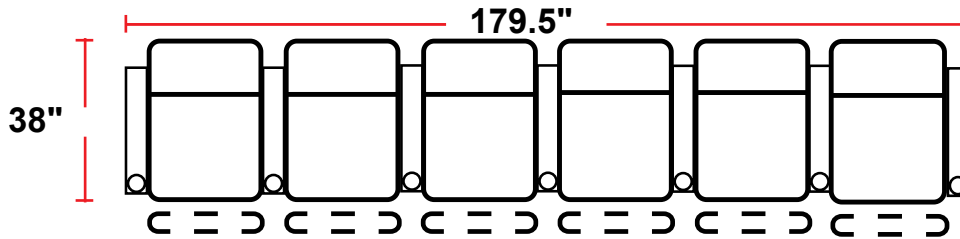

3908 - TWO-ARM POWER RECLINER

- 38"D x 34.5"W x 43.25"H

5208 - RIGHT-FACING STRAIGHT ARM POWER RECLINER

- 38"D x 29"W x 43.25"H

5308 - LEFT-FACING STRAIGHT ARM POWER RECLINER

- 38"D x 29"W x 43.25"H

5408 - ARMLESS POWER RECLINER

- 38"D x 23.5"W x 43.25"H

Back Height: 43.25" when headrest down, 46.5" when up

3908
Two-Arm Recliner
w/Power Recline

5208
Right Straight Arm
w/Power Recline

5308
Left Straight Arm
w/Power Recline

5408
Armless Recliner
w/Power Recline

Configuration F
Straight Row of 3 Sofa

Configuration G
Straight Row of 4

Configuration H
Straight Row of 4 w/Loveseat

Back Height: 43.25" when headrest down, 46.5" when up

Configuration I
 Straight Row of 4 Double Loveseat

Configuration J
 Straight Row of 4 Sofa

Configuration K
 Straight Row of 5

Configuration L
 Straight Row of 5 w/Sofa

Configuration M
 Straight Row of 5 Double Loveseat
 Captain's Chair

Configuration N
 Straight Row of 6