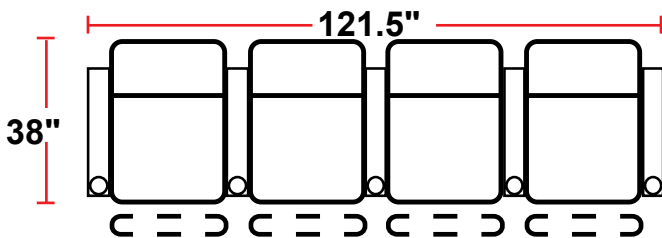

3908 - TWO-ARM POWER RECLINER

- 38"D x 34.5"W x 43.25"H

5208 - RIGHT-FACING STRAIGHT ARM POWER RECLINER

- 38"D x 29"W x 43.25"H

5308 - LEFT-FACING STRAIGHT ARM POWER RECLINER

- 38"D x 29"W x 43.25"H

5408 - ARMLESS POWER RECLINER

- 38"D x 23.5"W x 43.25"H

Back Height: 43.25" when headrest down, 46.5" when up

3908
Two-Arm Recliner
w/Power Recline

5208
Right Straight Arm
w/Power Recline

5308
Left Straight Arm
w/Power Recline

5408
Armless Recliner
w/Power Recline

Configuration A
Straight Row of 2

Configuration B
Straight Row of 2 Loveseat

Configuration C
Straight Row of 3

Configuration D
Straight Row of 3,
Loveseat Left

Configuration E
Straight Row of 3,
Loveseat Right

Configuration F
Straight Row of 3 Sofa

Configuration G
Straight Row of 4

Configuration H
Straight Row of 4 w/Loveseat

Back Height: 43.25" when headrest down, 46.5" when up

Configuration I
 Straight Row of 4 Double Loveseat