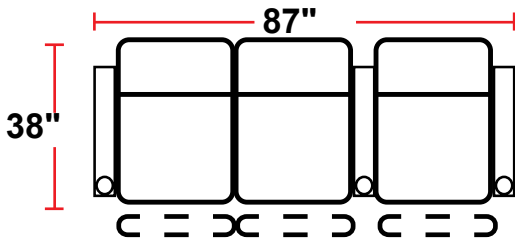

3908 - TWO-ARM POWER RECLINER

- 38"D x 34.5"W x 43.25"H

5208 - RIGHT-FACING STRAIGHT ARM POWER RECLINER

- 38"D x 29"W x 43.25"H

5308 - LEFT-FACING STRAIGHT ARM POWER RECLINER

- 38"D x 29"W x 43.25"H

5408 - ARMLESS POWER RECLINER

- 38"D x 23.5"W x 43.25"H

Back Height: 43.25" when headrest down, 46.5" when up

3908
Two-Arm Recliner
w/Power Recline

5208
Right Straight Arm
w/Power Recline

5308
Left Straight Arm
w/Power Recline

5408
Armless Recliner
w/Power Recline

Configuration A
Straight Row of 2

Configuration B
Straight Row of 2 Loveseat

Configuration C
Straight Row of 3

Configuration D
Straight Row of 3,
Loveseat Left

Configuration E
Straight Row of 3,
Loveseat Right

Configuration F
Straight Row of 3 Sofa

Configuration G
Straight Row of 4

Configuration H
Straight Row of 4 w/Loveseat

Back Height: 43.25" when headrest down, 46.5" when up

Configuration I
 Straight Row of 4 Double Loveseat