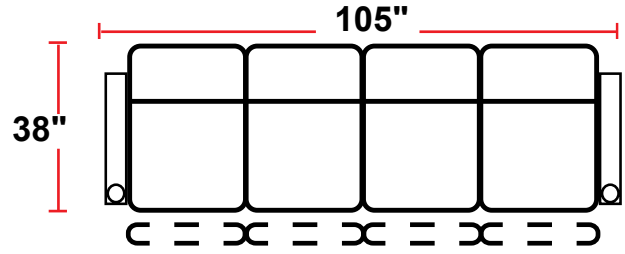

DIMENSIONS

- BACK HEIGHT FROM FLOOR:
43.25" HEADREST DOWN
46.5" HEADREST UP
- SEAT WIDTH: 23.5"
- SEAT DEPTH: 21.5"
- SEAT HEIGHT: 22"
- ARM WIDTH: 6"
- DEPTH WHEN RECLINED: 68"
- SPACE NEEDED FOR RECLINE: 4"

3908 - TWO-ARM POWER RECLINER

- 38"D x 34.5"W x 43.25"H

5208 - RIGHT-FACING STRAIGHT ARM POWER RECLINER

- 38"D x 29"W x 43.25"H

5308 - LEFT-FACING STRAIGHT ARM POWER RECLINER

- 38"D x 29"W x 43.25"H

5408 - ARMLESS POWER RECLINER

- 38"D x 23.5"W x 43.25"H

Back Height: 43.25" when headrest down, 46.5" when up

3908
Two-Arm Recliner
w/Power Recline

5208
Right Straight Arm
w/Power Recline

5308
Left Straight Arm
w/Power Recline

5408
Armless Recliner
w/Power Recline

Configuration F
Straight Row of 3 Sofa

Configuration G
Straight Row of 4

Configuration H
Straight Row of 4 w/Loveseat

Back Height: 43.25" when headrest down, 46.5" when up

Configuration I
 Straight Row of 4 Double Loveseat