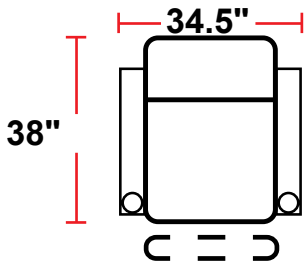

DIMENSIONS

- BACK HEIGHT FROM FLOOR:
43.25" HEADREST DOWN
46.5" HEADREST UP
- SEAT WIDTH: 23.5"
- SEAT DEPTH: 21.5"
- SEAT HEIGHT: 22"
- ARM WIDTH: 6"
- DEPTH WHEN RECLINED: 68"
- SPACE NEEDED FOR RECLINE: 4"

3908 - TWO-ARM POWER RECLINER

- 38"D x 34.5"W x 43.25"H

5208 - RIGHT-FACING STRAIGHT ARM POWER RECLINER

- 38"D x 29"W x 43.25"H

5308 - LEFT-FACING STRAIGHT ARM POWER RECLINER

- 38"D x 29"W x 43.25"H

5408 - ARMLESS POWER RECLINER

- 38"D x 23.5"W x 43.25"H

Back Height: 43.25" when headrest down, 46.5" when up

3908
Two-Arm Recliner
w/Power Recline

5208
Right Straight Arm
w/Power Recline

5308
Left Straight Arm
w/Power Recline

5408
Armless Recliner
w/Power Recline

Configuration F
Straight Row of 3 Sofa

Configuration G
Straight Row of 4

Configuration H
Straight Row of 4 w/Loveseat

Back Height: 43.25" when headrest down, 46.5" when up

Configuration I
 Straight Row of 4 Double Loveseat