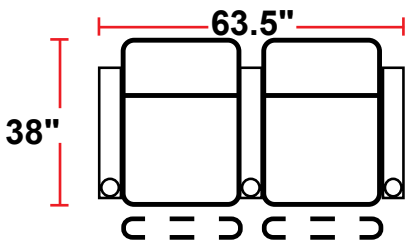

DIMENSIONS

- BACK HEIGHT FROM FLOOR:
43.25" HEADREST DOWN
46.5" HEADREST UP
- SEAT WIDTH: 23.5"
- SEAT DEPTH: 21.5"
- SEAT HEIGHT: 22"
- ARM WIDTH: 6"
- DEPTH WHEN RECLINED: 68"
- SPACE NEEDED FOR RECLINE: 4"

3908 - TWO-ARM POWER RECLINER

- 38"D x 34.5"W x 43.25"H

5208 - RIGHT-FACING STRAIGHT ARM POWER RECLINER

- 38"D x 29"W x 43.25"H

5308 - LEFT-FACING STRAIGHT ARM POWER RECLINER

- 38"D x 29"W x 43.25"H

5408 - ARMLESS POWER RECLINER

- 38"D x 23.5"W x 43.25"H

Back Height: 43.25" when headrest down, 46.5" when up

3908
Two-Arm Recliner
w/Power Recline

5208
Right Straight Arm
w/Power Recline

5308
Left Straight Arm
w/Power Recline

5408
Armless Recliner
w/Power Recline

Configuration F
Straight Row of 3 Sofa

Configuration G
Straight Row of 4

Configuration H
Straight Row of 4 w/Loveseat

Back Height: 43.25" when headrest down, 46.5" when up

Configuration I
 Straight Row of 4 Double Loveseat