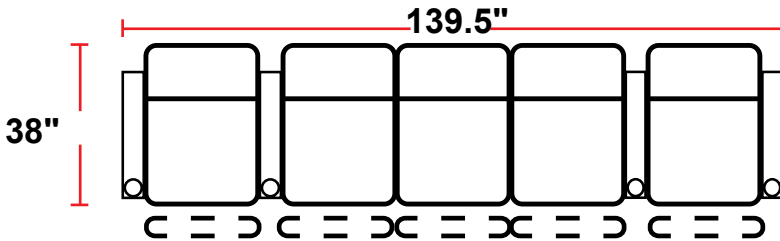

3908 - TWO-ARM POWER RECLINER

- 38"D x 34.5"W x 43.25"H

5208 - RIGHT-FACING STRAIGHT ARM POWER RECLINER

- 38"D x 29"W x 43.25"H

5308 - LEFT-FACING STRAIGHT ARM POWER RECLINER

- 38"D x 29"W x 43.25"H

5408 - ARMLESS POWER RECLINER

- 38"D x 23.5"W x 43.25"H

Back Height: 43.25" when headrest down, 46.5" when up

3908
Two-Arm Recliner
w/Power Recline

5208
Right Straight Arm
w/Power Recline

5308
Left Straight Arm
w/Power Recline

5408
Armless Recliner
w/Power Recline

Configuration F
Straight Row of 3 Sofa

Configuration G
Straight Row of 4

Configuration H
Straight Row of 4 w/Loveseat

Back Height: 43.25" when headrest down, 46.5" when up

Configuration I
 Straight Row of 4 Double Loveseat

Configuration J
 Straight Row of 4 Sofa

Configuration K
 Straight Row of 5

Configuration L
 Straight Row of 5 w/Sofa

Configuration M
 Straight Row of 5 Double Loveseat
 Captain's Chair

Configuration N
 Straight Row of 6