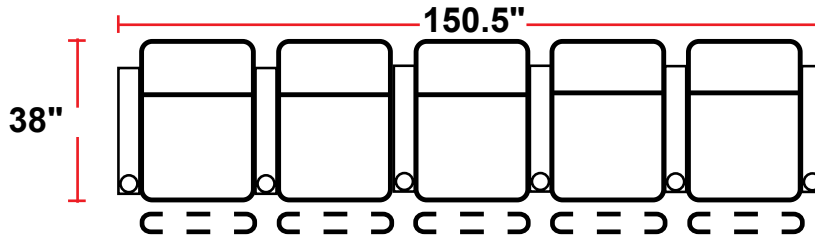

3908 - TWO-ARM POWER RECLINER

- 38"D x 34.5"W x 43.25"H

5208 - RIGHT-FACING STRAIGHT ARM POWER RECLINER

- 38"D x 29"W x 43.25"H

5308 - LEFT-FACING STRAIGHT ARM POWER RECLINER

- 38"D x 29"W x 43.25"H

5408 - ARMLESS POWER RECLINER

- 38"D x 23.5"W x 43.25"H

Back Height: 43.25" when headrest down, 46.5" when up

3908
Two-Arm Recliner
w/Power Recline

5208
Right Straight Arm
w/Power Recline

5308
Left Straight Arm
w/Power Recline

5408
Armless Recliner
w/Power Recline

Configuration F
Straight Row of 3 Sofa

Configuration G
Straight Row of 4

Configuration H
Straight Row of 4 w/Loveseat

Back Height: 43.25" when headrest down, 46.5" when up

Configuration I
 Straight Row of 4 Double Loveseat

Configuration J
 Straight Row of 4 Sofa

Configuration K
 Straight Row of 5

Configuration L
 Straight Row of 5 w/Sofa

Configuration M
 Straight Row of 5 Double Loveseat
 Captain's Chair

Configuration N
 Straight Row of 6