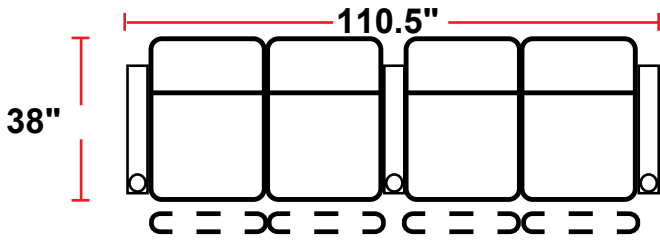

3908 - TWO-ARM POWER RECLINER

- 38"D x 34.5"W x 43.25"H

5208 - RIGHT-FACING STRAIGHT ARM POWER RECLINER

- 38"D x 29"W x 43.25"H

5308 - LEFT-FACING STRAIGHT ARM POWER RECLINER

- 38"D x 29"W x 43.25"H

5408 - ARMLESS POWER RECLINER

- 38"D x 23.5"W x 43.25"H

Back Height: 43.25" when headrest down, 46.5" when up

3908
Two-Arm Recliner
w/Power Recline

5208
Right Straight Arm
w/Power Recline

5308
Left Straight Arm
w/Power Recline

5408
Armless Recliner
w/Power Recline

Configuration A
Straight Row of 2

Configuration B
Straight Row of 2 Loveseat

Configuration C
Straight Row of 3

Configuration D
Straight Row of 3,
Loveseat Left

Configuration E
Straight Row of 3,
Loveseat Right

Configuration F
Straight Row of 3 Sofa

Configuration G
Straight Row of 4

Configuration H
Straight Row of 4 w/Loveseat

Back Height: 43.25" when headrest down, 46.5" when up

Configuration I
 Straight Row of 4 Double Loveseat