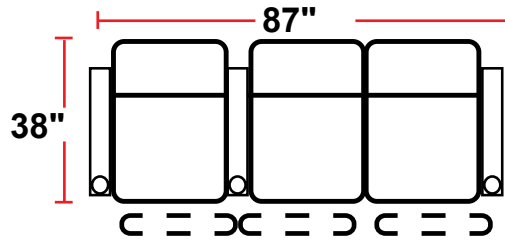

3908 - TWO-ARM POWER RECLINER

- 38"D x 34.5"W x 43.25"H

5208 - RIGHT-FACING STRAIGHT ARM POWER RECLINER

- 38"D x 29"W x 43.25"H

5308 - LEFT-FACING STRAIGHT ARM POWER RECLINER

- 38"D x 29"W x 43.25"H

5408 - ARMLESS POWER RECLINER

- 38"D x 23.5"W x 43.25"H

Back Height: 43.25" when headrest down, 46.5" when up

3908
Two-Arm Recliner
w/Power Recline

5208
Right Straight Arm
w/Power Recline

5308
Left Straight Arm
w/Power Recline

5408
Armless Recliner
w/Power Recline

Configuration A
Straight Row of 2

Configuration B
Straight Row of 2 Loveseat

Configuration C
Straight Row of 3

Configuration D
Straight Row of 3,
Loveseat Left

Configuration E
Straight Row of 3,
Loveseat Right

Configuration F
Straight Row of 3 Sofa

Configuration G
Straight Row of 4

Configuration H
Straight Row of 4 w/Loveseat

Back Height: 43.25" when headrest down, 46.5" when up

Configuration I
 Straight Row of 4 Double Loveseat