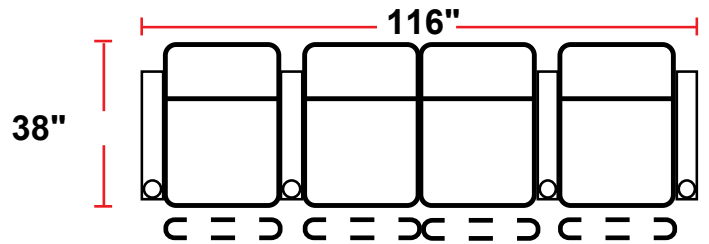

3908 - TWO-ARM POWER RECLINER

- 38"D x 34.5"W x 43.25"H

5208 - RIGHT-FACING STRAIGHT ARM POWER RECLINER

- 38"D x 29"W x 43.25"H

5308 - LEFT-FACING STRAIGHT ARM POWER RECLINER

- 38"D x 29"W x 43.25"H

5408 - ARMLESS POWER RECLINER

- 38"D x 23.5"W x 43.25"H

Back Height: 43.25" when headrest down, 46.5" when up

3908
Two-Arm Recliner
w/Power Recline

5208
Right Straight Arm
w/Power Recline

5308
Left Straight Arm
w/Power Recline

5408
Armless Recliner
w/Power Recline

Configuration A
Straight Row of 2

Configuration B
Straight Row of 2 Loveseat

Configuration C
Straight Row of 3

Configuration D
Straight Row of 3,
Loveseat Left

Configuration E
Straight Row of 3,
Loveseat Right

Configuration F
Straight Row of 3 Sofa

Configuration G
Straight Row of 4

Configuration H
Straight Row of 4 w/Loveseat

Back Height: 43.25" when headrest down, 46.5" when up

Configuration I
 Straight Row of 4 Double Loveseat