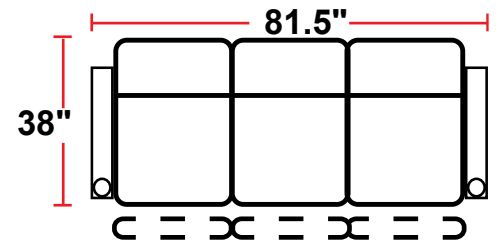

3908 - TWO-ARM POWER RECLINER

- 38"D x 34.5"W x 43.25"H

5208 - RIGHT-FACING STRAIGHT ARM POWER RECLINER

- 38"D x 29"W x 43.25"H

5308 - LEFT-FACING STRAIGHT ARM POWER RECLINER

- 38"D x 29"W x 43.25"H

5408 - ARMLESS POWER RECLINER

- 38"D x 23.5"W x 43.25"H

Back Height: 43.25" when headrest down, 46.5" when up

3908
Two-Arm Recliner
w/Power Recline

5208
Right Straight Arm
w/Power Recline

5308
Left Straight Arm
w/Power Recline

5408
Armless Recliner
w/Power Recline

Configuration A
Straight Row of 2

Configuration B
Straight Row of 2 Loveseat

Configuration C
Straight Row of 3

Configuration D
Straight Row of 3,
Loveseat Left

Configuration E
Straight Row of 3,
Loveseat Right

Configuration F
Straight Row of 3 Sofa

Configuration G
Straight Row of 4

Configuration H
Straight Row of 4 w/Loveseat

Back Height: 43.25" when headrest down, 46.5" when up

Configuration I
 Straight Row of 4 Double Loveseat