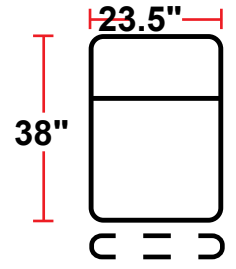

DIMENSIONS

- BACK HEIGHT FROM FLOOR:
43.25" HEADREST DOWN
46.5" HEADREST UP
- SEAT WIDTH: 23.5"
- SEAT DEPTH: 21.5"
- SEAT HEIGHT: 22"
- ARM WIDTH: 6"
- DEPTH WHEN RECLINED: 68"
- SPACE NEEDED FOR RECLINE: 4"

3908 - TWO-ARM POWER RECLINER

- 38"D x 34.5"W x 43.25"H

5208 - RIGHT-FACING STRAIGHT ARM POWER RECLINER

- 38"D x 29"W x 43.25"H

5308 - LEFT-FACING STRAIGHT ARM POWER RECLINER

- 38"D x 29"W x 43.25"H

5408 - ARMLESS POWER RECLINER

- 38"D x 23.5"W x 43.25"H

Back Height: 43.25" when headrest down, 46.5" when up

3908
Two-Arm Recliner
w/Power Recline

5208
Right Straight Arm
w/Power Recline

5308
Left Straight Arm
w/Power Recline

5408
Armless Recliner
w/Power Recline

Configuration F
Straight Row of 3 Sofa

Configuration G
Straight Row of 4

Configuration H
Straight Row of 4 w/Loveseat

Back Height: 43.25" when headrest down, 46.5" when up

Configuration I
 Straight Row of 4 Double Loveseat