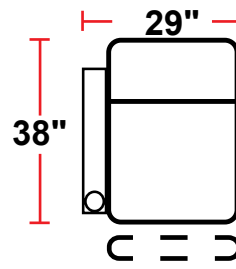

DIMENSIONS

- BACK HEIGHT FROM FLOOR:
43.25" HEADREST DOWN
46.5" HEADREST UP
- SEAT WIDTH: 23.5"
- SEAT DEPTH: 21.5"
- SEAT HEIGHT: 22"
- ARM WIDTH: 6"
- DEPTH WHEN RECLINED: 68"
- SPACE NEEDED FOR RECLINE: 4"

3908 - TWO-ARM POWER RECLINER

- 38"D x 34.5"W x 43.25"H

5208 - RIGHT-FACING STRAIGHT ARM POWER RECLINER

- 38"D x 29"W x 43.25"H

5308 - LEFT-FACING STRAIGHT ARM POWER RECLINER

- 38"D x 29"W x 43.25"H

5408 - ARMLESS POWER RECLINER

- 38"D x 23.5"W x 43.25"H

Back Height: 43.25" when headrest down, 46.5" when up

3908
Two-Arm Recliner
w/Power Recline

5208
Right Straight Arm
w/Power Recline

5308
Left Straight Arm
w/Power Recline

5408
Armless Recliner
w/Power Recline

Configuration F
Straight Row of 3 Sofa

Configuration G
Straight Row of 4

Configuration H
Straight Row of 4 w/Loveseat

Back Height: 43.25" when headrest down, 46.5" when up

Configuration I
 Straight Row of 4 Double Loveseat