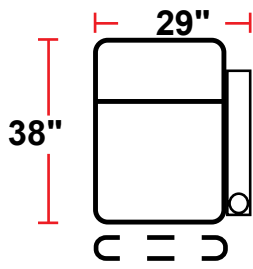

DIMENSIONS

- BACK HEIGHT FROM FLOOR:
43.25" HEADREST DOWN
46.5" HEADREST UP
- SEAT WIDTH: 23.5"
- SEAT DEPTH: 21.5"
- SEAT HEIGHT: 22"
- ARM WIDTH: 6"
- DEPTH WHEN RECLINED: 68"
- SPACE NEEDED FOR RECLINE: 4"

3908 - TWO-ARM POWER RECLINER

- 38"D x 34.5"W x 43.25"H

5208 - RIGHT-FACING STRAIGHT ARM POWER RECLINER

- 38"D x 29"W x 43.25"H

5308 - LEFT-FACING STRAIGHT ARM POWER RECLINER

- 38"D x 29"W x 43.25"H

5408 - ARMLESS POWER RECLINER

- 38"D x 23.5"W x 43.25"H

Back Height: 43.25" when headrest down, 46.5" when up

3908
Two-Arm Recliner
w/Power Recline

5208
Right Straight Arm
w/Power Recline

5308
Left Straight Arm
w/Power Recline

5408
Armless Recliner
w/Power Recline

Configuration F
Straight Row of 3 Sofa

Configuration G
Straight Row of 4

Configuration H
Straight Row of 4 w/Loveseat

Back Height: 43.25" when headrest down, 46.5" when up

Configuration I
 Straight Row of 4 Double Loveseat