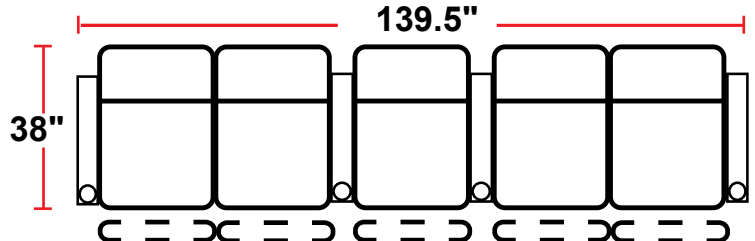

3908 - TWO-ARM POWER RECLINER

- 38"D x 34.5"W x 43.25"H

5208 - RIGHT-FACING STRAIGHT ARM POWER RECLINER

- 38"D x 29"W x 43.25"H

5308 - LEFT-FACING STRAIGHT ARM POWER RECLINER

- 38"D x 29"W x 43.25"H

5408 - ARMLESS POWER RECLINER

- 38"D x 23.5"W x 43.25"H

Back Height: 43.25" when headrest down, 46.5" when up

3908
Two-Arm Recliner
w/Power Recline

5208
Right Straight Arm
w/Power Recline

5308
Left Straight Arm
w/Power Recline

5408
Armless Recliner
w/Power Recline

Configuration F
Straight Row of 3 Sofa

Configuration G
Straight Row of 4

Configuration H
Straight Row of 4 w/Loveseat

Back Height: 43.25" when headrest down, 46.5" when up

Configuration I
 Straight Row of 4 Double Loveseat

Configuration J
 Straight Row of 4 Sofa

Configuration K
 Straight Row of 5

Configuration L
 Straight Row of 5 w/Sofa

Configuration M
 Straight Row of 5 Double Loveseat
 Captain's Chair

Configuration N
 Straight Row of 6