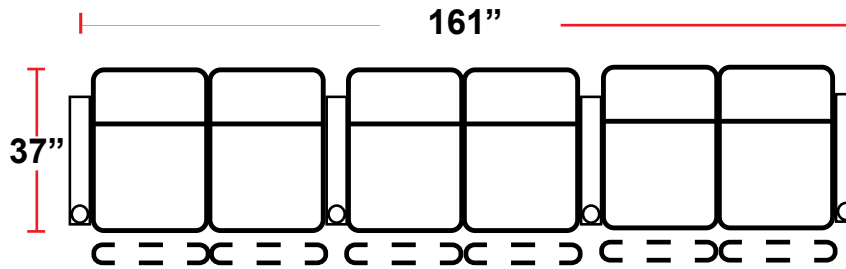

Configuration O
Power Row of 6 Triple Loveseats