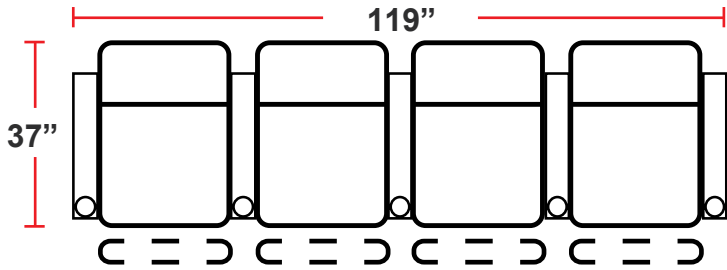

- 37"D x 33.5"W x 42"H

5201 - RIGHT-FACING STRAIGHT ARM POWER RECLINER

- 37"D x 28.5"W x 42"H

5301 - LEFT-FACING STRAIGHT ARM POWER RECLINER

- 37"D x 28.5"W x 42"H

5401 - ARMLESS POWER RECLINER

- 37"D x 23.5"W x 42"H

Back Height: 42"

3901
 Two-Arm
 Power Recliner

5201
 Right Straight
 Power Recliner

5301
 Left Straight
 Power Recliner

5401
 Armless
 Power Recliner

Configuration A
 Power Row of 2

Configuration B
 Power Row of 2 Loveseat

Configuration C
 Power Row of 3

Configuration D
 Power Row of 3 Right Loveseat

Configuration E
 Power Row of 3 Left Loveseat

Configuration F
 Power Row of 3 Sofa

Back Height: 42"

Configuration G
 Power Row of 4

Configuration H
 Power Row of 4 with Center Loveseat

Configuration I
 Power Row of 4 Double Loveseat

Configuration J
 Power Row of 4 Sofa

Configuration K
 Power Row of 5

Configuration L
 Power Row of 5 w/Sofa