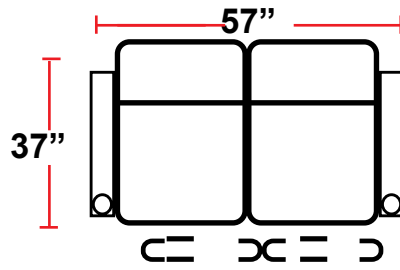

DIMENSIONS

- BACK HEIGHT FROM FLOOR: 42"
- SEAT WIDTH: 23.5"
- SEAT DEPTH: 21.5"
- SEAT HEIGHT: 22"
- ARM WIDTH: 5"
- DEPTH: 37"
- DEPTH WHEN RECLINED: 66"
- SPACE NEEDED FOR RECLINE: 4"

3901 - TWO-ARM POWER RECLINER

- 37"D x 33.5"W x 42"H

5201 - RIGHT-FACING STRAIGHT ARM POWER RECLINER

- 37"D x 28.5"W x 42"H

5301 - LEFT-FACING STRAIGHT ARM POWER RECLINER

- 37"D x 28.5"W x 42"H

5401 - ARMLESS POWER RECLINER

- 37"D x 23.5"W x 42"H

Back Height: 42"

3901
 Two-Arm
 Power Recliner

5201
 Right Straight
 Power Recliner

5301
 Left Straight
 Power Recliner

5401
 Armless
 Power Recliner

Configuration A
 Power Row of 2

Configuration B
 Power Row of 2 Loveseat

Configuration C
 Power Row of 3

Configuration D
 Power Row of 3 Right Loveseat

Configuration E
 Power Row of 3 Left Loveseat

Configuration F
 Power Row of 3 Sofa

Back Height: 42"

Configuration G
 Power Row of 4