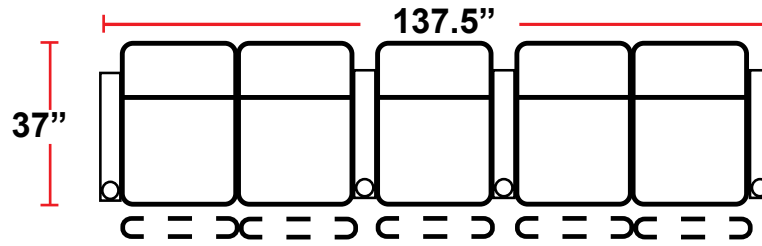

Back Height: 42"

Configuration M
Power Row of 5 Captain Chair w/Loveseat