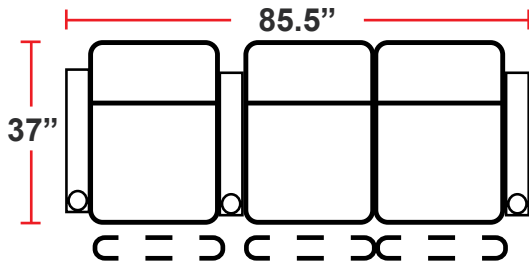

DIMENSIONS

- BACK HEIGHT FROM FLOOR: 42"
- SEAT WIDTH: 23.5"
- SEAT DEPTH: 21.5"
- SEAT HEIGHT: 22"
- ARM WIDTH: 5"
- DEPTH: 37"
- DEPTH WHEN RECLINED: 66"
- SPACE NEEDED FOR RECLINE: 4"

3901 - TWO-ARM POWER RECLINER

- 37"D x 33.5"W x 42"H

5201 - RIGHT-FACING STRAIGHT ARM POWER RECLINER

- 37"D x 28.5"W x 42"H

5301 - LEFT-FACING STRAIGHT ARM POWER RECLINER

- 37"D x 28.5"W x 42"H

5401 - ARMLESS POWER RECLINER

- 37"D x 23.5"W x 42"H

Back Height: 42"

3901
 Two-Arm
 Power Recliner

5201
 Right Straight
 Power Recliner

5301
 Left Straight
 Power Recliner

5401
 Armless
 Power Recliner

Configuration A
 Power Row of 2

Configuration B
 Power Row of 2 Loveseat

Configuration C
 Power Row of 3

Configuration D
 Power Row of 3 Right Loveseat

Configuration E
 Power Row of 3 Left Loveseat

Configuration F
 Power Row of 3 Sofa

Back Height: 42"

Configuration G
 Power Row of 4