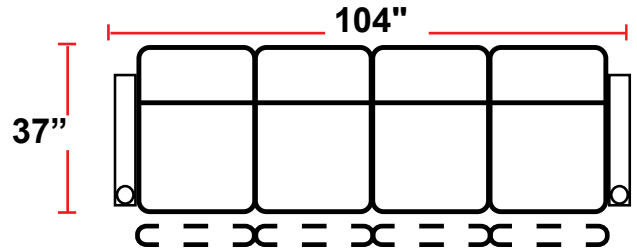

- 37"D x 33.5"W x 42"H

5201 - RIGHT-FACING STRAIGHT ARM POWER RECLINER

- 37"D x 28.5"W x 42"H

5301 - LEFT-FACING STRAIGHT ARM POWER RECLINER

- 37"D x 28.5"W x 42"H

5401 - ARMLESS POWER RECLINER

- 37"D x 23.5"W x 42"H

Back Height: 42"

3901
 Two-Arm
 Power Recliner

5201
 Right Straight
 Power Recliner

5301
 Left Straight
 Power Recliner

5401
 Armless
 Power Recliner

Configuration A
 Power Row of 2

Configuration B
 Power Row of 2 Loveseat

Configuration C
 Power Row of 3

Configuration D
 Power Row of 3 Right Loveseat

Configuration E
 Power Row of 3 Left Loveseat

Configuration F
 Power Row of 3 Sofa

Back Height: 42"

Configuration G
 Power Row of 4

Configuration H
 Power Row of 4 with Center Loveseat

Configuration I
 Power Row of 4 Double Loveseat

Configuration J
 Power Row of 4 Sofa

Configuration K
 Power Row of 5

Configuration L
 Power Row of 5 w/Sofa