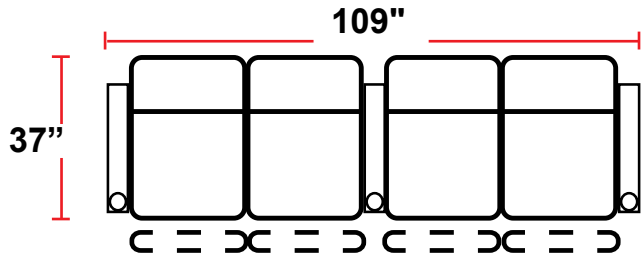

- 37"D x 33.5"W x 42"H

5201 - RIGHT-FACING STRAIGHT ARM POWER RECLINER

- 37"D x 28.5"W x 42"H

5301 - LEFT-FACING STRAIGHT ARM POWER RECLINER

- 37"D x 28.5"W x 42"H

5401 - ARMLESS POWER RECLINER

- 37"D x 23.5"W x 42"H

Back Height: 42"

3901
 Two-Arm
 Power Recliner

5201
 Right Straight
 Power Recliner

5301
 Left Straight
 Power Recliner

5401
 Armless
 Power Recliner

Configuration A
 Power Row of 2

Configuration B
 Power Row of 2 Loveseat

Configuration C
 Power Row of 3

Configuration D
 Power Row of 3 Right Loveseat

Configuration E
 Power Row of 3 Left Loveseat

Configuration F
 Power Row of 3 Sofa

Back Height: 42"

Configuration G
 Power Row of 4

Configuration H
 Power Row of 4 with Center Loveseat

Configuration I
 Power Row of 4 Double Loveseat

Configuration J
 Power Row of 4 Sofa

Configuration K
 Power Row of 5

Configuration L
 Power Row of 5 w/Sofa