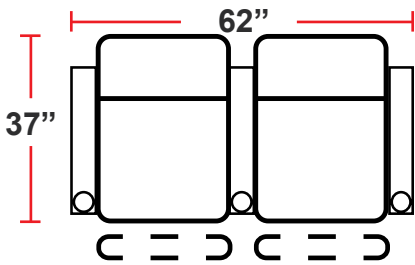

DIMENSIONS

- BACK HEIGHT FROM FLOOR: 42"
- SEAT WIDTH: 23.5"
- SEAT DEPTH: 21.5"
- SEAT HEIGHT: 22"
- ARM WIDTH: 5"
- DEPTH: 37"
- DEPTH WHEN RECLINED: 66"
- SPACE NEEDED FOR RECLINE: 4"

3901 - TWO-ARM POWER RECLINER

- 37"D x 33.5"W x 42"H

5201 - RIGHT-FACING STRAIGHT ARM POWER RECLINER

- 37"D x 28.5"W x 42"H

5301 - LEFT-FACING STRAIGHT ARM POWER RECLINER

- 37"D x 28.5"W x 42"H

5401 - ARMLESS POWER RECLINER

- 37"D x 23.5"W x 42"H

Back Height: 42"

3901
 Two-Arm
 Power Recliner

5201
 Right Straight
 Power Recliner

5301
 Left Straight
 Power Recliner

5401
 Armless
 Power Recliner

Configuration A
 Power Row of 2

Configuration B
 Power Row of 2 Loveseat

Configuration C
 Power Row of 3

Configuration D
 Power Row of 3 Right Loveseat

Configuration E
 Power Row of 3 Left Loveseat

Configuration F
 Power Row of 3 Sofa

Back Height: 42"

Configuration G
 Power Row of 4