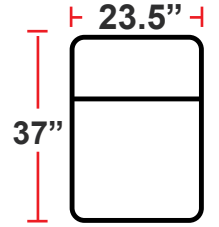

DIMENSIONS

- BACK HEIGHT FROM FLOOR: 42"
- SEAT WIDTH: 23.5"
- SEAT DEPTH: 21.5"
- SEAT HEIGHT: 22"
- ARM WIDTH: 5"
- DEPTH: 37"
- DEPTH WHEN RECLINED: 66"
- SPACE NEEDED FOR RECLINE: 4"

3901 - TWO-ARM POWER RECLINER

- 37"D x 33.5"W x 42"H

5201 - RIGHT-FACING STRAIGHT ARM POWER RECLINER

- 37"D x 28.5"W x 42"H

5301 - LEFT-FACING STRAIGHT ARM POWER RECLINER

- 37"D x 28.5"W x 42"H

5401 - ARMLESS POWER RECLINER

- 37"D x 23.5"W x 42"H

Back Height: 42"

3901
 Two-Arm
 Power Recliner

5201
 Right Straight
 Power Recliner

5301
 Left Straight
 Power Recliner

5401
 Armless
 Power Recliner

Configuration A
 Power Row of 2

Configuration B
 Power Row of 2 Loveseat

Configuration C
 Power Row of 3

Configuration D
 Power Row of 3 Right Loveseat

Configuration E
 Power Row of 3 Left Loveseat

Configuration F
 Power Row of 3 Sofa

Back Height: 42"

Configuration G
 Power Row of 4