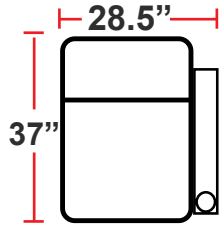

DIMENSIONS

- BACK HEIGHT FROM FLOOR: 42"
- SEAT WIDTH: 23.5"
- SEAT DEPTH: 21.5"
- SEAT HEIGHT: 22"
- ARM WIDTH: 5"
- DEPTH: 37"
- DEPTH WHEN RECLINED: 66"
- SPACE NEEDED FOR RECLINE: 4"

3901 - TWO-ARM POWER RECLINER

- 37"D x 33.5"W x 42"H

5201 - RIGHT-FACING STRAIGHT ARM POWER RECLINER

- 37"D x 28.5"W x 42"H

5301 - LEFT-FACING STRAIGHT ARM POWER RECLINER

- 37"D x 28.5"W x 42"H

5401 - ARMLESS POWER RECLINER

- 37"D x 23.5"W x 42"H

Back Height: 42"

3901
 Two-Arm
 Power Recliner

5201
 Right Straight
 Power Recliner

5301
 Left Straight
 Power Recliner

5401
 Armless
 Power Recliner

Configuration A
 Power Row of 2

Configuration B
 Power Row of 2 Loveseat

Configuration C
 Power Row of 3

Configuration D
 Power Row of 3 Right Loveseat

Configuration E
 Power Row of 3 Left Loveseat

Configuration F
 Power Row of 3 Sofa

Back Height: 42"

Configuration G
 Power Row of 4