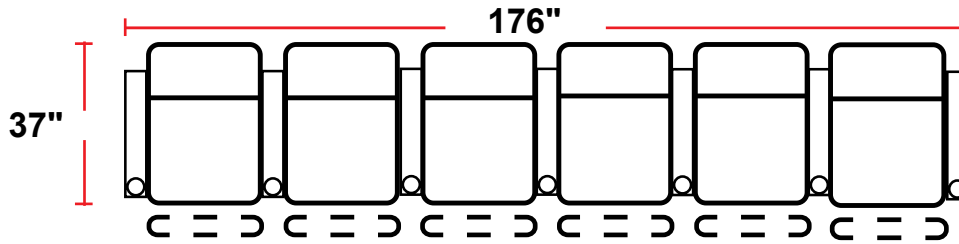

Configuration N
Power Row of 6