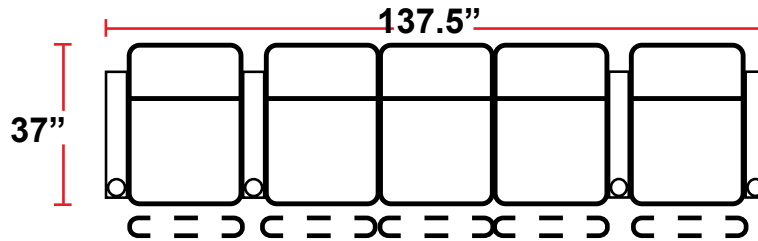

- 37"D x 33.5"W x 42"H

5201 - RIGHT-FACING STRAIGHT ARM POWER RECLINER

- 37"D x 28.5"W x 42"H

5301 - LEFT-FACING STRAIGHT ARM POWER RECLINER

- 37"D x 28.5"W x 42"H

5401 - ARMLESS POWER RECLINER

- 37"D x 23.5"W x 42"H

Back Height: 42"

3901
 Two-Arm
 Power Recliner

5201
 Right Straight
 Power Recliner

5301
 Left Straight
 Power Recliner

5401
 Armless
 Power Recliner

Configuration A
 Power Row of 2

Configuration B
 Power Row of 2 Loveseat

Configuration C
 Power Row of 3

Configuration D
 Power Row of 3 Right Loveseat

Configuration E
 Power Row of 3 Left Loveseat

Configuration F
 Power Row of 3 Sofa

Back Height: 42"

Configuration G
 Power Row of 4

Configuration H
 Power Row of 4 with Center Loveseat

Configuration I
 Power Row of 4 Double Loveseat

Configuration J
 Power Row of 4 Sofa

Configuration K
 Power Row of 5

Configuration L
 Power Row of 5 w/Sofa