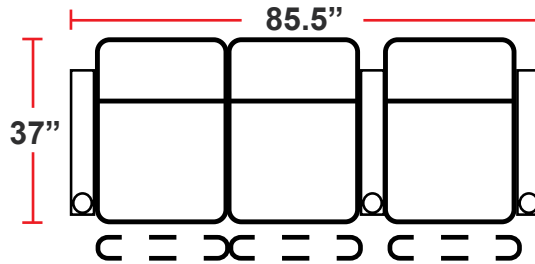

DIMENSIONS

- BACK HEIGHT FROM FLOOR: 42"
- SEAT WIDTH: 23.5"
- SEAT DEPTH: 21.5"
- SEAT HEIGHT: 22"
- ARM WIDTH: 5"
- DEPTH: 37"
- DEPTH WHEN RECLINED: 66"
- SPACE NEEDED FOR RECLINE: 4"

3901 - TWO-ARM POWER RECLINER

- 37"D x 33.5"W x 42"H

5201 - RIGHT-FACING STRAIGHT ARM POWER RECLINER

- 37"D x 28.5"W x 42"H

5301 - LEFT-FACING STRAIGHT ARM POWER RECLINER

- 37"D x 28.5"W x 42"H

5401 - ARMLESS POWER RECLINER

- 37"D x 23.5"W x 42"H

Back Height: 42"

3901
 Two-Arm
 Power Recliner

5201
 Right Straight
 Power Recliner

5301
 Left Straight
 Power Recliner

5401
 Armless
 Power Recliner

Configuration A
 Power Row of 2

Configuration B
 Power Row of 2 Loveseat

Configuration C
 Power Row of 3

Configuration D
 Power Row of 3 Right Loveseat

Configuration E
 Power Row of 3 Left Loveseat

Configuration F
 Power Row of 3 Sofa

Back Height: 42"

Configuration G
 Power Row of 4