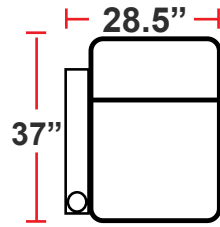

DIMENSIONS

- BACK HEIGHT FROM FLOOR: 42"
- SEAT WIDTH: 23.5"
- SEAT DEPTH: 21.5"
- SEAT HEIGHT: 22"
- ARM WIDTH: 5"
- DEPTH: 37"
- DEPTH WHEN RECLINED: 66"
- SPACE NEEDED FOR RECLINE: 4"

3901 - TWO-ARM POWER RECLINER

- 37"D x 33.5"W x 42"H

5201 - RIGHT-FACING STRAIGHT ARM POWER RECLINER

- 37"D x 28.5"W x 42"H

5301 - LEFT-FACING STRAIGHT ARM POWER RECLINER

- 37"D x 28.5"W x 42"H

5401 - ARMLESS POWER RECLINER

- 37"D x 23.5"W x 42"H

Back Height: 42"

3901
 Two-Arm
 Power Recliner

5201
 Right Straight
 Power Recliner

5301
 Left Straight
 Power Recliner

5401
 Armless
 Power Recliner

Configuration A
 Power Row of 2

Configuration B
 Power Row of 2 Loveseat

Configuration C
 Power Row of 3

Configuration D
 Power Row of 3 Right Loveseat

Configuration E
 Power Row of 3 Left Loveseat

Configuration F
 Power Row of 3 Sofa

Back Height: 42"

Configuration G
 Power Row of 4