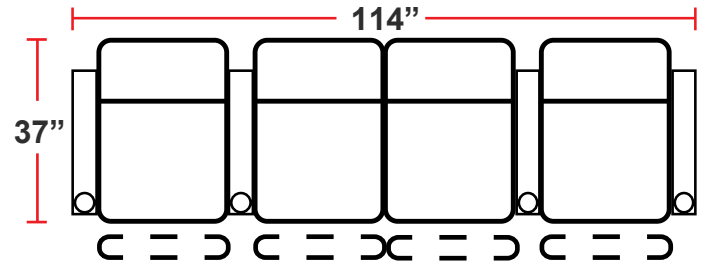

- 37"D x 33.5"W x 42"H

5201 - RIGHT-FACING STRAIGHT ARM POWER RECLINER

- 37"D x 28.5"W x 42"H

5301 - LEFT-FACING STRAIGHT ARM POWER RECLINER

- 37"D x 28.5"W x 42"H

5401 - ARMLESS POWER RECLINER

- 37"D x 23.5"W x 42"H

Back Height: 42"

3901
 Two-Arm
 Power Recliner

5201
 Right Straight
 Power Recliner

5301
 Left Straight
 Power Recliner

5401
 Armless
 Power Recliner

Configuration A
 Power Row of 2

Configuration B
 Power Row of 2 Loveseat

Configuration C
 Power Row of 3

Configuration D
 Power Row of 3 Right Loveseat

Configuration E
 Power Row of 3 Left Loveseat

Configuration F
 Power Row of 3 Sofa

Back Height: 42"

Configuration G
 Power Row of 4

Configuration H
 Power Row of 4 with Center Loveseat

Configuration I
 Power Row of 4 Double Loveseat

Configuration J
 Power Row of 4 Sofa

Configuration K
 Power Row of 5

Configuration L
 Power Row of 5 w/Sofa