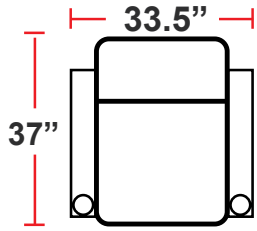

DIMENSIONS

- BACK HEIGHT FROM FLOOR: 42"
- SEAT WIDTH: 23.5"
- SEAT DEPTH: 21.5"
- SEAT HEIGHT: 22"
- ARM WIDTH: 5"
- DEPTH: 37"
- DEPTH WHEN RECLINED: 66"
- SPACE NEEDED FOR RECLINE: 4"

3901 - TWO-ARM POWER RECLINER

- 37"D x 33.5"W x 42"H

5201 - RIGHT-FACING STRAIGHT ARM POWER RECLINER

- 37"D x 28.5"W x 42"H

5301 - LEFT-FACING STRAIGHT ARM POWER RECLINER

- 37"D x 28.5"W x 42"H

5401 - ARMLESS POWER RECLINER

- 37"D x 23.5"W x 42"H

Back Height: 42"

3901
 Two-Arm
 Power Recliner

5201
 Right Straight
 Power Recliner

5301
 Left Straight
 Power Recliner

5401
 Armless
 Power Recliner

Configuration A
 Power Row of 2

Configuration B
 Power Row of 2 Loveseat

Configuration C
 Power Row of 3

Configuration D
 Power Row of 3 Right Loveseat

Configuration E
 Power Row of 3 Left Loveseat

Configuration F
 Power Row of 3 Sofa

Back Height: 42"

Configuration G
 Power Row of 4