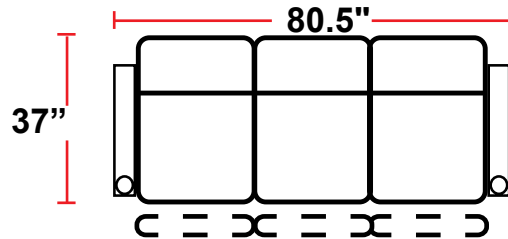

DIMENSIONS

- BACK HEIGHT FROM FLOOR: 42"
- SEAT WIDTH: 23.5"
- SEAT DEPTH: 21.5"
- SEAT HEIGHT: 22"
- ARM WIDTH: 5"
- DEPTH: 37"
- DEPTH WHEN RECLINED: 66"
- SPACE NEEDED FOR RECLINE: 4"

3901 - TWO-ARM POWER RECLINER

- 37"D x 33.5"W x 42"H

5201 - RIGHT-FACING STRAIGHT ARM POWER RECLINER

- 37"D x 28.5"W x 42"H

5301 - LEFT-FACING STRAIGHT ARM POWER RECLINER

- 37"D x 28.5"W x 42"H

5401 - ARMLESS POWER RECLINER

- 37"D x 23.5"W x 42"H

Back Height: 42"

3901
 Two-Arm
 Power Recliner

5201
 Right Straight
 Power Recliner

5301
 Left Straight
 Power Recliner

5401
 Armless
 Power Recliner

Configuration A
 Power Row of 2

Configuration B
 Power Row of 2 Loveseat

Configuration C
 Power Row of 3

Configuration D
 Power Row of 3 Right Loveseat

Configuration E
 Power Row of 3 Left Loveseat

Configuration F
 Power Row of 3 Sofa

Back Height: 42"

Configuration G
 Power Row of 4