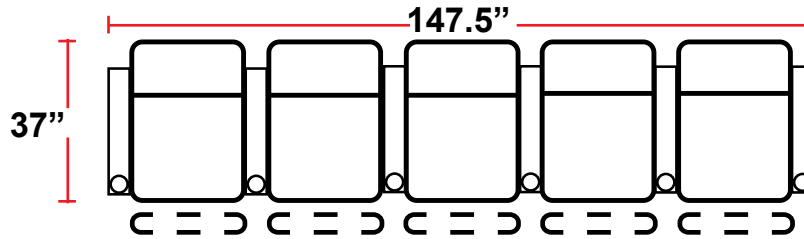

- 37"D x 33.5"W x 42"H

5201 - RIGHT-FACING STRAIGHT ARM POWER RECLINER

- 37"D x 28.5"W x 42"H

5301 - LEFT-FACING STRAIGHT ARM POWER RECLINER

- 37"D x 28.5"W x 42"H

5401 - ARMLESS POWER RECLINER

- 37"D x 23.5"W x 42"H

Back Height: 42"

3901
 Two-Arm
 Power Recliner

5201
 Right Straight
 Power Recliner

5301
 Left Straight
 Power Recliner

5401
 Armless
 Power Recliner

Configuration A
 Power Row of 2

Configuration B
 Power Row of 2 Loveseat

Configuration C
 Power Row of 3

Configuration D
 Power Row of 3 Right Loveseat

Configuration E
 Power Row of 3 Left Loveseat

Configuration F
 Power Row of 3 Sofa

Back Height: 42"

Configuration G
 Power Row of 4

Configuration H
 Power Row of 4 with Center Loveseat

Configuration I
 Power Row of 4 Double Loveseat

Configuration J
 Power Row of 4 Sofa

Configuration K
 Power Row of 5

Configuration L
 Power Row of 5 w/Sofa