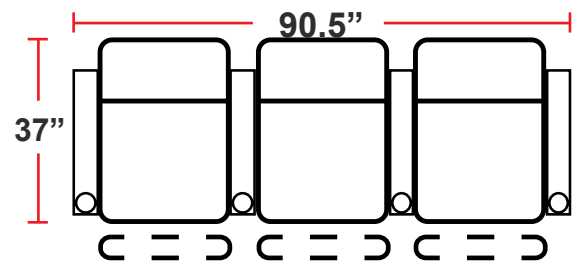

DIMENSIONS

- BACK HEIGHT FROM FLOOR: 42"
- SEAT WIDTH: 23.5"
- SEAT DEPTH: 21.5"
- SEAT HEIGHT: 22"
- ARM WIDTH: 5"
- DEPTH: 37"
- DEPTH WHEN RECLINED: 66"
- SPACE NEEDED FOR RECLINE: 4"

3901 - TWO-ARM POWER RECLINER

- 37"D x 33.5"W x 42"H

5201 - RIGHT-FACING STRAIGHT ARM POWER RECLINER

- 37"D x 28.5"W x 42"H

5301 - LEFT-FACING STRAIGHT ARM POWER RECLINER

- 37"D x 28.5"W x 42"H

5401 - ARMLESS POWER RECLINER

- 37"D x 23.5"W x 42"H

Back Height: 42"

3901
 Two-Arm
 Power Recliner

5201
 Right Straight
 Power Recliner

5301
 Left Straight
 Power Recliner

5401
 Armless
 Power Recliner

Configuration A
 Power Row of 2

Configuration B
 Power Row of 2 Loveseat

Configuration C
 Power Row of 3

Configuration D
 Power Row of 3 Right Loveseat

Configuration E
 Power Row of 3 Left Loveseat

Configuration F
 Power Row of 3 Sofa

Back Height: 42"

Configuration G
 Power Row of 4