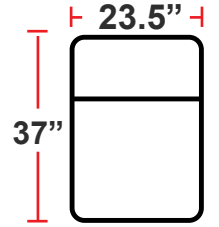

DIMENSIONS

- BACK HEIGHT FROM FLOOR: 42"
- SEAT WIDTH: 23.5"
- SEAT DEPTH: 21.5"
- SEAT HEIGHT: 22"
- ARM WIDTH: 5"
- DEPTH: 37"
- DEPTH WHEN RECLINED: 66"
- SPACE NEEDED FOR RECLINE: 4"

3901 - TWO-ARM POWER RECLINER

- 37"D x 33.5"W x 42"H

5201 - RIGHT-FACING STRAIGHT ARM POWER RECLINER

- 37"D x 28.5"W x 42"H

5301 - LEFT-FACING STRAIGHT ARM POWER RECLINER

- 37"D x 28.5"W x 42"H

5401 - ARMLESS POWER RECLINER

- 37"D x 23.5"W x 42"H

Back Height: 42"

3901
 Two-Arm
 Power Recliner

5201
 Right Straight
 Power Recliner

5301
 Left Straight
 Power Recliner

5401
 Armless
 Power Recliner

Configuration A
 Power Row of 2

Configuration B
 Power Row of 2 Loveseat

Configuration C
 Power Row of 3

Configuration D
 Power Row of 3 Right Loveseat

Configuration E
 Power Row of 3 Left Loveseat

Configuration F
 Power Row of 3 Sofa

Back Height: 42"

Configuration G
 Power Row of 4