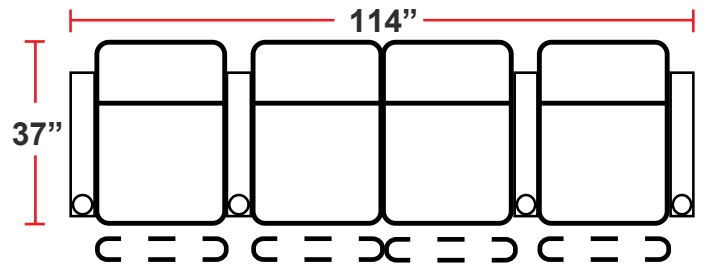

- 37"D x 33.5"W x 42"H

5201 - RIGHT-FACING STRAIGHT ARM POWER RECLINER

- 37"D x 28.5"W x 42"H

5301 - LEFT-FACING STRAIGHT ARM POWER RECLINER

- 37"D x 28.5"W x 42"H

5401 - ARMLESS POWER RECLINER

- 37"D x 23.5"W x 42"H

Back Height: 42"

3901
 Two-Arm
 Power Recliner

5201
 Right Straight
 Power Recliner

5301
 Left Straight
 Power Recliner

5401
 Armless
 Power Recliner

Configuration A
 Power Row of 2

Configuration B
 Power Row of 2 Loveseat

Configuration C
 Power Row of 3

Configuration D
 Power Row of 3 Right Loveseat

Configuration E
 Power Row of 3 Left Loveseat

Configuration F
 Power Row of 3 Sofa

Back Height: 42"

Configuration G
 Power Row of 4

Configuration H
 Power Row of 4 with Center Loveseat

Configuration I
 Power Row of 4 Double Loveseat

Configuration J
 Power Row of 4 Sofa

Configuration K
 Power Row of 5

Configuration L
 Power Row of 5 w/Sofa