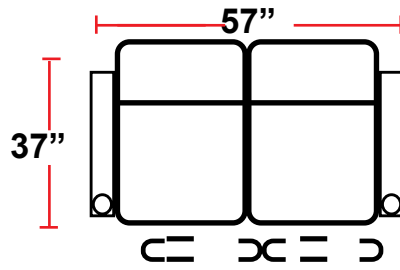

DIMENSIONS

- BACK HEIGHT FROM FLOOR: 42"
- SEAT WIDTH: 23.5"
- SEAT DEPTH: 21.5"
- SEAT HEIGHT: 22"
- ARM WIDTH: 5"
- DEPTH: 37"
- DEPTH WHEN RECLINED: 66"
- SPACE NEEDED FOR RECLINE: 4"

3901 - TWO-ARM POWER RECLINER

- 37"D x 33.5"W x 42"H

5201 - RIGHT-FACING STRAIGHT ARM POWER RECLINER

- 37"D x 28.5"W x 42"H

5301 - LEFT-FACING STRAIGHT ARM POWER RECLINER

- 37"D x 28.5"W x 42"H

5401 - ARMLESS POWER RECLINER

- 37"D x 23.5"W x 42"H

Back Height: 42"

3901
 Two-Arm
 Power Recliner

5201
 Right Straight
 Power Recliner

5301
 Left Straight
 Power Recliner

5401
 Armless
 Power Recliner

Configuration A
 Power Row of 2

Configuration B
 Power Row of 2 Loveseat

Configuration C
 Power Row of 3

Configuration D
 Power Row of 3 Right Loveseat

Configuration E
 Power Row of 3 Left Loveseat

Configuration F
 Power Row of 3 Sofa

Back Height: 42"

Configuration G
 Power Row of 4