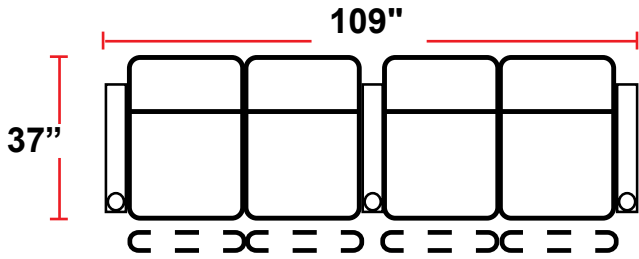

- 37"D x 33.5"W x 42"H

5201 - RIGHT-FACING STRAIGHT ARM POWER RECLINER

- 37"D x 28.5"W x 42"H

5301 - LEFT-FACING STRAIGHT ARM POWER RECLINER

- 37"D x 28.5"W x 42"H

5401 - ARMLESS POWER RECLINER

- 37"D x 23.5"W x 42"H

Back Height: 42"

3901
 Two-Arm
 Power Recliner

5201
 Right Straight
 Power Recliner

5301
 Left Straight
 Power Recliner

5401
 Armless
 Power Recliner

Configuration A
 Power Row of 2

Configuration B
 Power Row of 2 Loveseat

Configuration C
 Power Row of 3

Configuration D
 Power Row of 3 Right Loveseat

Configuration E
 Power Row of 3 Left Loveseat

Configuration F
 Power Row of 3 Sofa

Back Height: 42"

Configuration G
 Power Row of 4

Configuration H
 Power Row of 4 with Center Loveseat

Configuration I
 Power Row of 4 Double Loveseat

Configuration J
 Power Row of 4 Sofa

Configuration K
 Power Row of 5

Configuration L
 Power Row of 5 w/Sofa