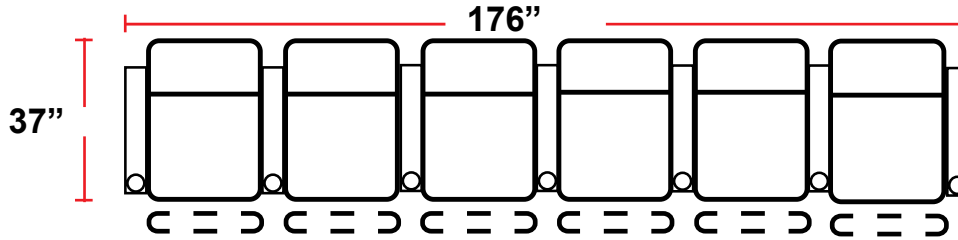

Configuration N
Power Row of 6