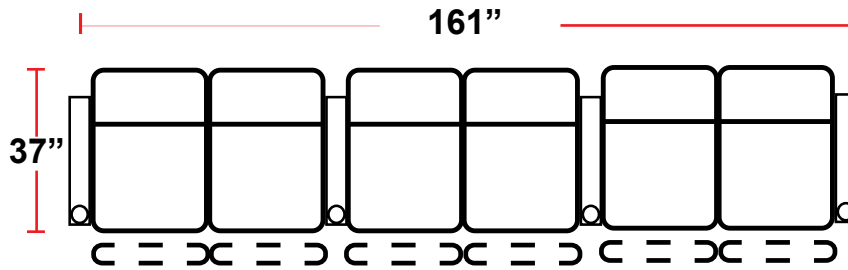

Configuration O
Power Row of 6 Triple Loveseats