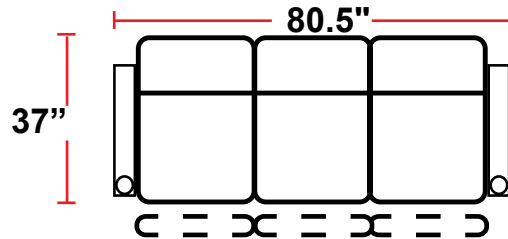

DIMENSIONS

- BACK HEIGHT FROM FLOOR: 42"
- SEAT WIDTH: 23.5"
- SEAT DEPTH: 21.5"
- SEAT HEIGHT: 22"
- ARM WIDTH: 5"
- DEPTH: 37"
- DEPTH WHEN RECLINED: 66"
- SPACE NEEDED FOR RECLINE: 4"

3901 - TWO-ARM POWER RECLINER

- 37"D x 33.5"W x 42"H

5201 - RIGHT-FACING STRAIGHT ARM POWER RECLINER

- 37"D x 28.5"W x 42"H

5301 - LEFT-FACING STRAIGHT ARM POWER RECLINER

- 37"D x 28.5"W x 42"H

5401 - ARMLESS POWER RECLINER

- 37"D x 23.5"W x 42"H

Back Height: 42"

3901
 Two-Arm
 Power Recliner

5201
 Right Straight
 Power Recliner

5301
 Left Straight
 Power Recliner

5401
 Armless
 Power Recliner

Configuration A
 Power Row of 2

Configuration B
 Power Row of 2 Loveseat

Configuration C
 Power Row of 3

Configuration D
 Power Row of 3 Right Loveseat

Configuration E
 Power Row of 3 Left Loveseat

Configuration F
 Power Row of 3 Sofa

Back Height: 42"

Configuration G
 Power Row of 4