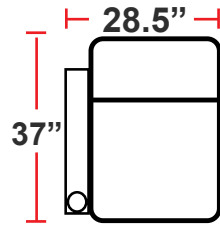

DIMENSIONS

- BACK HEIGHT FROM FLOOR: 42"
- SEAT WIDTH: 23.5"
- SEAT DEPTH: 21.5"
- SEAT HEIGHT: 22"
- ARM WIDTH: 5"
- DEPTH: 37"
- DEPTH WHEN RECLINED: 66"
- SPACE NEEDED FOR RECLINE: 4"

3901 - TWO-ARM POWER RECLINER

- 37"D x 33.5"W x 42"H

5201 - RIGHT-FACING STRAIGHT ARM POWER RECLINER

- 37"D x 28.5"W x 42"H

5301 - LEFT-FACING STRAIGHT ARM POWER RECLINER

- 37"D x 28.5"W x 42"H

5401 - ARMLESS POWER RECLINER

- 37"D x 23.5"W x 42"H

Back Height: 42"

3901
 Two-Arm
 Power Recliner

5201
 Right Straight
 Power Recliner

5301
 Left Straight
 Power Recliner

5401
 Armless
 Power Recliner

Configuration A
 Power Row of 2

Configuration B
 Power Row of 2 Loveseat

Configuration C
 Power Row of 3

Configuration D
 Power Row of 3 Right Loveseat

Configuration E
 Power Row of 3 Left Loveseat

Configuration F
 Power Row of 3 Sofa

Back Height: 42"

Configuration G
 Power Row of 4