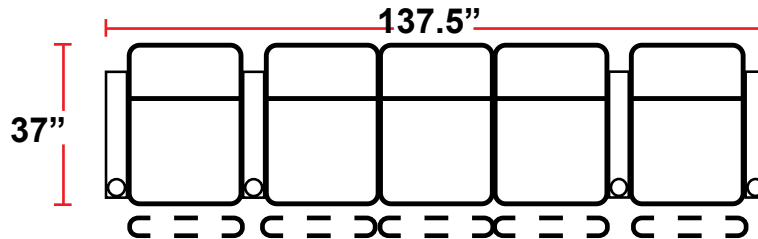

- 37"D x 33.5"W x 42"H

5201 - RIGHT-FACING STRAIGHT ARM POWER RECLINER

- 37"D x 28.5"W x 42"H

5301 - LEFT-FACING STRAIGHT ARM POWER RECLINER

- 37"D x 28.5"W x 42"H

5401 - ARMLESS POWER RECLINER

- 37"D x 23.5"W x 42"H

Back Height: 42"

3901
 Two-Arm
 Power Recliner

5201
 Right Straight
 Power Recliner

5301
 Left Straight
 Power Recliner

5401
 Armless
 Power Recliner

Configuration A
 Power Row of 2

Configuration B
 Power Row of 2 Loveseat

Configuration C
 Power Row of 3

Configuration D
 Power Row of 3 Right Loveseat

Configuration E
 Power Row of 3 Left Loveseat

Configuration F
 Power Row of 3 Sofa

Back Height: 42"

Configuration G
 Power Row of 4

Configuration H
 Power Row of 4 with Center Loveseat

Configuration I
 Power Row of 4 Double Loveseat

Configuration J
 Power Row of 4 Sofa

Configuration K
 Power Row of 5

Configuration L
 Power Row of 5 w/Sofa