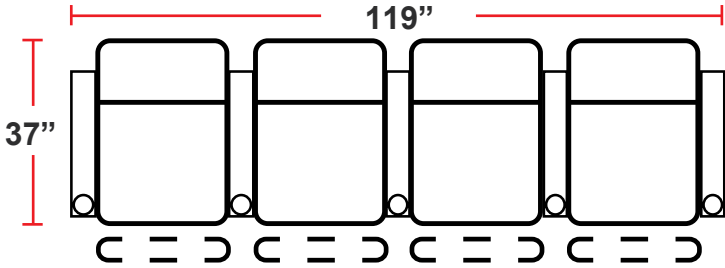

- 37"D x 33.5"W x 42"H

5201 - RIGHT-FACING STRAIGHT ARM POWER RECLINER

- 37"D x 28.5"W x 42"H

5301 - LEFT-FACING STRAIGHT ARM POWER RECLINER

- 37"D x 28.5"W x 42"H

5401 - ARMLESS POWER RECLINER

- 37"D x 23.5"W x 42"H

Back Height: 42"

3901
 Two-Arm
 Power Recliner

5201
 Right Straight
 Power Recliner

5301
 Left Straight
 Power Recliner

5401
 Armless
 Power Recliner

Configuration A
 Power Row of 2

Configuration B
 Power Row of 2 Loveseat

Configuration C
 Power Row of 3

Configuration D
 Power Row of 3 Right Loveseat

Configuration E
 Power Row of 3 Left Loveseat

Configuration F
 Power Row of 3 Sofa

Back Height: 42"

Configuration G
 Power Row of 4

Configuration H
 Power Row of 4 with Center Loveseat

Configuration I
 Power Row of 4 Double Loveseat

Configuration J
 Power Row of 4 Sofa

Configuration K
 Power Row of 5

Configuration L
 Power Row of 5 w/Sofa