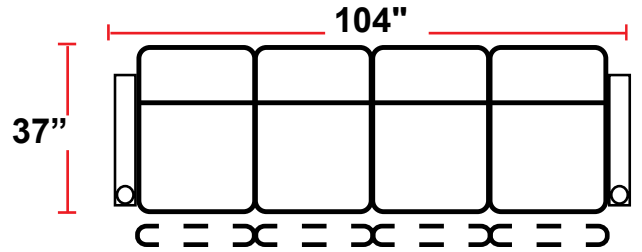

- 37"D x 33.5"W x 42"H

5201 - RIGHT-FACING STRAIGHT ARM POWER RECLINER

- 37"D x 28.5"W x 42"H

5301 - LEFT-FACING STRAIGHT ARM POWER RECLINER

- 37"D x 28.5"W x 42"H

5401 - ARMLESS POWER RECLINER

- 37"D x 23.5"W x 42"H

Back Height: 42"

3901
 Two-Arm
 Power Recliner

5201
 Right Straight
 Power Recliner

5301
 Left Straight
 Power Recliner

5401
 Armless
 Power Recliner

Configuration A
 Power Row of 2

Configuration B
 Power Row of 2 Loveseat

Configuration C
 Power Row of 3

Configuration D
 Power Row of 3 Right Loveseat

Configuration E
 Power Row of 3 Left Loveseat

Configuration F
 Power Row of 3 Sofa

Back Height: 42"

Configuration G
 Power Row of 4

Configuration H
 Power Row of 4 with Center Loveseat

Configuration I
 Power Row of 4 Double Loveseat

Configuration J
 Power Row of 4 Sofa

Configuration K
 Power Row of 5

Configuration L
 Power Row of 5 w/Sofa