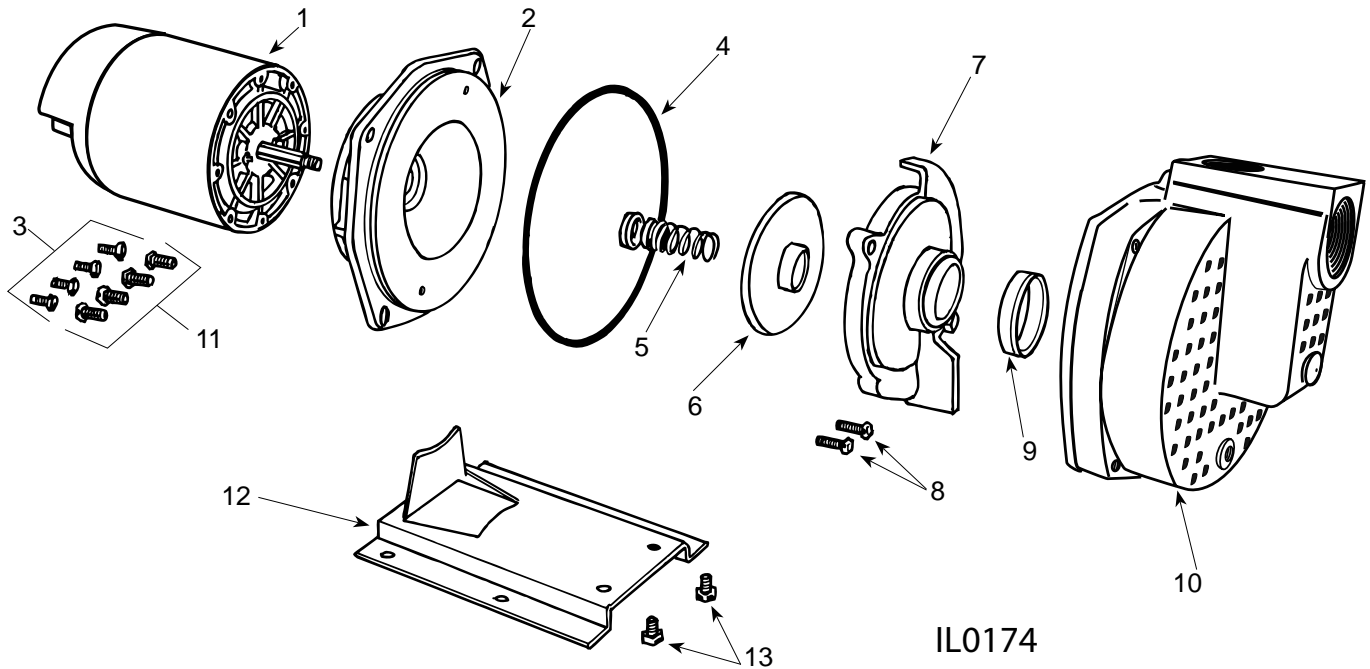

## SELF-PRIMER PUMP REPAIR PARTS "SPJ" SERIES (For Pricing Refer To Repair Parts Price List)

IL0174

		HORSEPOWER	3/4	1	1-1/2	2	3
ITEM	SINGLE PHASE	MODEL NO.			SPJ15P1		
			SPJ07P1	SPJ10P1	SPJ15B1	SPJ20B1	SPJ30B1
THREE PHASE			SPJ07P3	SPJ10P3	SPJ15B3	SPJ20B3	SPJ30B3
DESCRIPTION		PART NO.	QTY				
1	Motor, Nema J - 1 PH		96J107	96J110	96J115	96J120	96J630
1	Motor, Nema J - 3 PH		96J307	96J310	96J315	96J320	96J330
‡	Motor Cover w/Screws	021301R	1	1	1	1	1
‡	Screws, Cover	021302					
‡	Slinger, Washer	126905	1	1	1	1	1
2	Mounting Ring	133904	1	1	1	1	1
3	Hex Hd. Cap Screws 3/8 x 3/4"	*	4	4	4	4	4
4	Ring, Square Cut	133261	1	1	1	1	1
5	Seal, Rotary w/Spring	131100	1	1	1	1	1
6	Impeller, Plastic "P" Models		133646	135620	134138	—	—
6	Impeller, Brass "B" Models		—	—	133253	133255	138056
7	Diffuser w/ Insert	136469†	1	1	1	1	1
8	Hex Hd. Cap Screws 1/4 x 1"	*	2	2	2	2	2
9	Rubber Diffuser	133260	1	1	1	1	1
10	Pump Body	133362	1	1	1	1	1
11	Hex Hd. Cap Screws 7/16 x 1"	*	4	4	4	4	4
12	Base	134217	1	1	1	1	1
13	Hex Hd. Cap Screws 3/8 x 1/2"	*	2	2	2	2	1

(\*) Standard hardware item  
(‡) Not shown  
(†) Diffuser w/ 134240 Insert