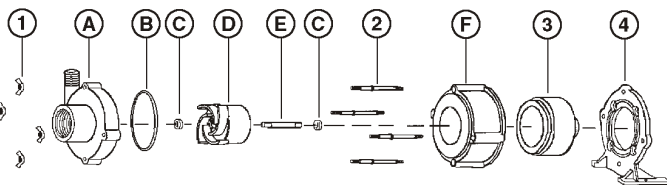

Specifications

Model No.	Item No.	Intake	Discharge	Listing(s)	HP	Volts	Hertz	Amps	Watts	Performance (GPH @ Head)					Shut Off Feet	PSI	Pwr. Cord (ft)	Weight (Lbs.)
										1'	3'	6'	9'	15'				
4-MD-SC	582503	1" FNPT	1/2" MNPT	UR/C-CSA	1/10	115	60	1.7	185	850	810	765	710	550	24.3	10.5	6	9.00
4-MD-SC	582598	1" FNPT	1/2" MNPT												0.0	6	2.00	

Replacement Parts

ITEM	PART NO.	DESCRIPTION
A	182010	Volute
B	924007	O-Ring
C	921077	Thrust Washer
D	183132	Impeller
E	180057	Shaft
F	182005	Housing
1	920003	Wing Nut
2	911403	Stud, Collared
3	183602	Drive Magnet
4	180037	Mtg. Bracket