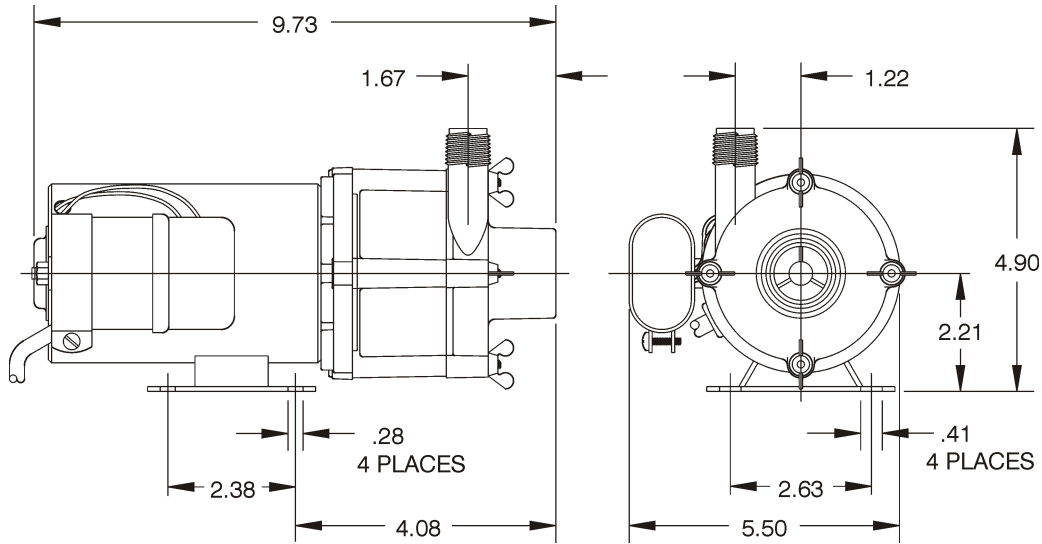

Little Giant Pump Co.

4-MD-SC

NOTE: Designs and dimensions may vary for various reasons (i.e. type of motor). This information should be used as general guide rather than an unqualified guarantee. Specifications are subject to change without prior notice.

Specifications

Model No.	Item No.	Intake	Discharge	Listing(s)	HP	Volts	Hertz	Amps	Watts	Performance (GPH @ Head)					Shut Off Feet	PSI	Pwr. Cord (ft)	Weight (Lbs.)
										1'	3'	6'	9'	15'				
4-MD-SC	582503	1" FNPT	1/2" MNPT	UR/C-CSA	1/10	115	60	1.7	185	850	810	765	710	550	24.3	10.5	6	9.00
4-MD-SC	582598	1" FNPT	1/2" MNPT												0.0	6	2.00