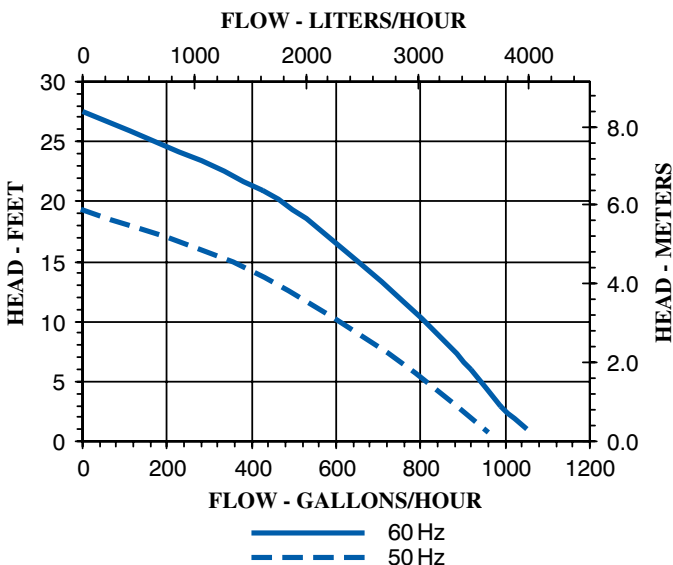

Replacement Parts

ITEM	PART NO.	DESCRIPTION
A	183065	Volute
B	924007	O-ring
C	921077	Thrust washer
D	183139	Impeller
E	180057	Shaft
F	182005	Housing
1	920003	Wing nut
2	911403	Stud, collared
3	183602	Drive magnet
4	183031	Mounting Bracket

NOTE: Parts A-F contact fluid

LittleGIANT
PO Box 12010 • Oklahoma City, OK 73157
Phone: 800.701.7894 • Fax: 800.701.8046
E-mail: customerservice@littlegiant.com