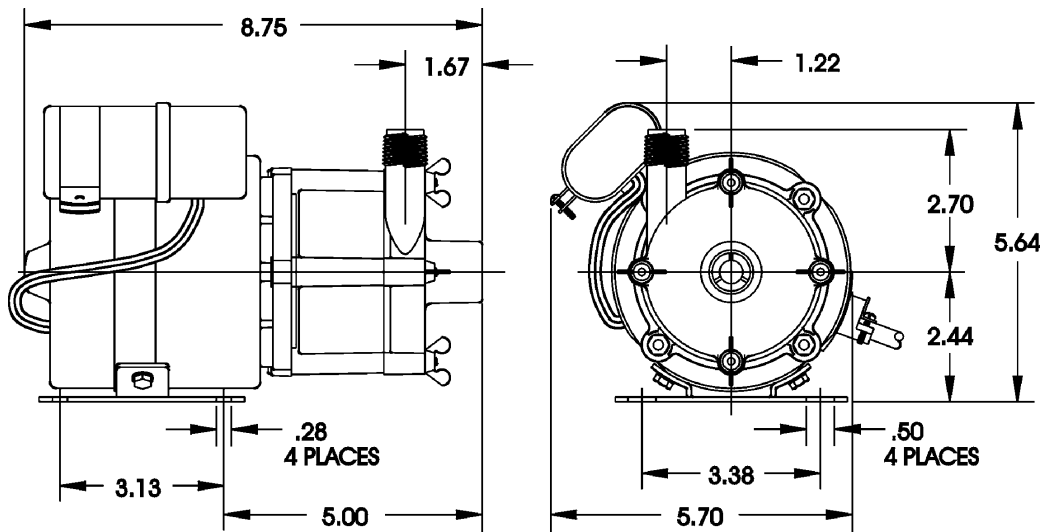

5-MD-SC

NOTE: Designs and dimensions may vary for various reasons (i.e. type of motor). This information should be used as general guide rather than an unqualified guarantee. Specifications are subject to change without prior notice.

Specifications

Model No.	Item No.	Intake Size	Discharge Size	Listing(s)	HP	Volts	Hertz	Amps	Watts	Performance (GPH @ Head)					Shut Off		Power Cord (ft.)	Weight (lbs.)
										1'	3'	6'	9'	15'	Feet	PSI		
5-MD-SC	583503	1" FNPT	1/2" MNPT	UR/C-CSA	1/8	115	50/60	2.0	208	1050	990	920	840	655	27.5	11.9	6	9.25
5-MD-SC	583513	1" FNPT	1/2" MNPT	UR/C-CSA	1/8	230	50/60	1.0/1.1	200/240	1050	990	920	840	655	27.5	11.9	6	9.25
5-MD-SC	583598	1" FNPT	1/2" MNPT															2.00