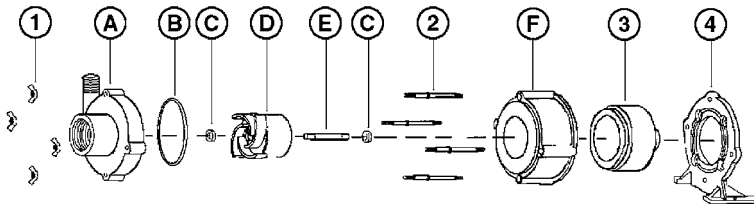

Replacement Parts

ITEM	PART NO.	DESCRIPTION
A	183065	Volute
B	924007	O-ring
C	921077	Thrust washer
D	183139	Impeller
E	180057	Shaft
F	182005	Housing
1	920003	Wing nut
2	911403	Stud, collared
3	183602	Drive magnet
4	183031	Mounting Bracket

NOTE: Parts A-F contact fluid

LittleGIANT
PO Box 12010 • Oklahoma City, OK 73157
Phone: 800.701.7894 • Fax: 800.701.8046
E-mail: customerservice@littlegiant.com