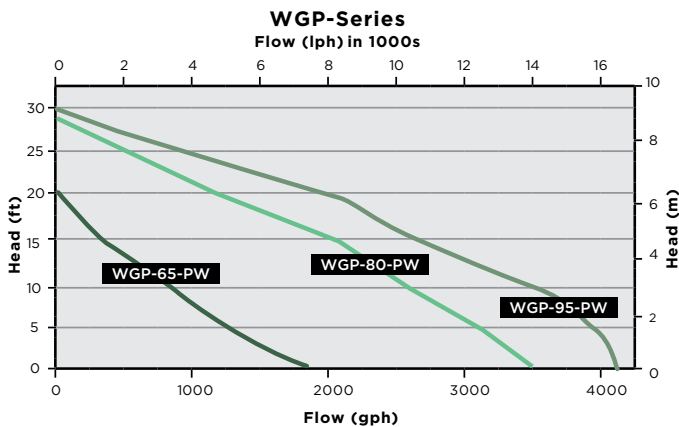

DIMENSIONS (INCHES)

	A	B	C
WGP-65-PW	9.6	8.1	6.35
WGP-80-PW	11.0	8.1	6.35
WGP-95-PW	11.0	8.1	6.35

LittleGIANT®
Outdoor Living

HOTLINE 888.956.0000

lg-outdoor.com