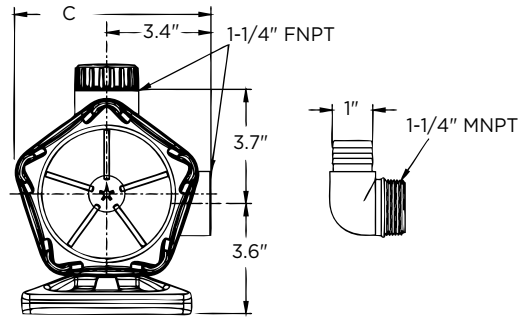

- Use vertically or horizontally
- Removable pre-filter for cleaning
- Ideal for filtration, waterfall and streams

WGP-95-PW

WGP-65-PW

WGP SERIES	Item Number	Amps	Watts	Cord (ft)	Submerged Use	Discharge FNPT	Gallons Per Hour (GPH) at height						Shut Off (ft)
							1'	5'	10'	15'	20'	25'	
WGP-65-PW	566409	2	230	16'	✓	1-1/4"	1900	1250	785	325	-	-	20
WGP-80-PW	566417	6.3	700	16'	✓	1-1/4"	3500	3200	2700	2100	1300	695	29.5
WGP-95-PW	566407	6.3	700	16'	✓	1-1/4"	4280	4000	3500	2850	2200	1370	30

### DIMENSIONS (INCHES)

	A	B	C
WGP-65-PW	9.6	8.1	6.35
WGP-80-PW	11.0	8.1	6.35
WGP-95-PW	11.0	8.1	6.35

**LittleGIANT®**  
Outdoor Living

HOTLINE 888.956.0000

lg-outdoor.com