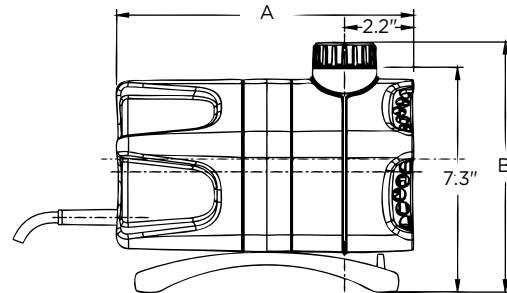

- Use vertically or horizontally
- Removable pre-filter for cleaning
- Ideal for filtration, waterfall and streams

WGP-95-PW

WGP-65-PW

WGP SERIES	Item Number	Amps	Watts	Cord (ft)	Submerged Use	Discharge FNPT	Gallons Per Hour (GPH) at height						Shut Off (ft)
							1'	5'	10'	15'	20'	25'	
WGP-65-PW	566409	2	230	16'	✓	1-1/4"	1900	1250	785	325	-	-	20
WGP-80-PW	566417	6.3	700	16'	✓	1-1/4"	3500	3200	2700	2100	1300	695	29.5
WGP-95-PW	566407	6.3	700	16'	✓	1-1/4"	4280	4000	3500	2850	2200	1370	30

### DIMENSIONS (INCHES)

	A	B	C
WGP-65-PW	9.6	8.1	6.35
WGP-80-PW	11.0	8.1	6.35
WGP-95-PW	11.0	8.1	6.35

**LittleGIANT®**  
Outdoor Living

HOTLINE 888.956.0000

lg-outdoor.com