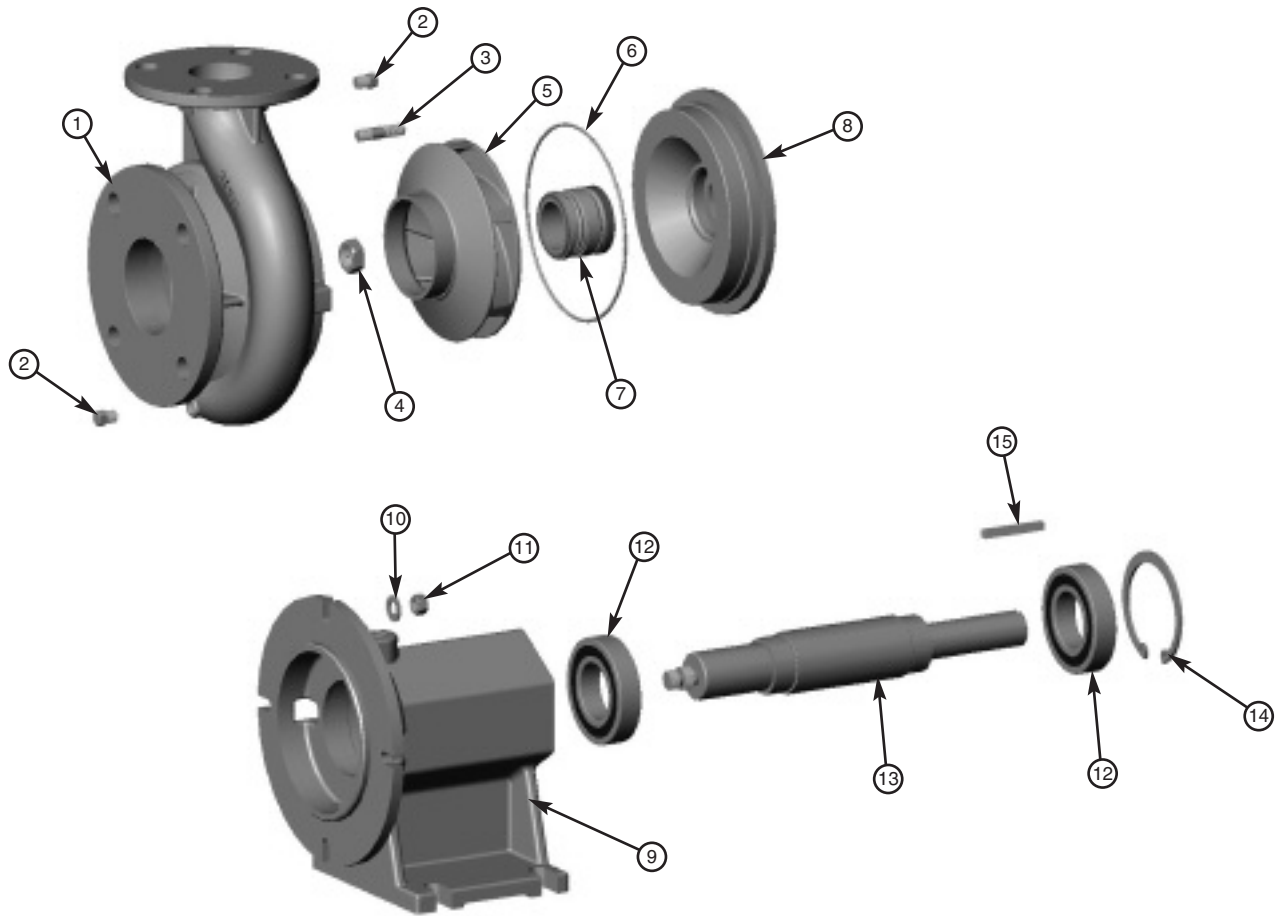

MP PUMPS SERVICE PARTS LIST

CHEMFLO 5 & 6

Pedestal Pump

PART NO.	ITEM NO.	DESCRIPTION	QTY.	PART NO.	ITEM NO.	DESCRIPTION	QTY.
31098	1	Volute SS CHEM 5 2 x 1.5	1	31093	8	Seal Housing SS	1
31469		Volute SS CHEM 6 3 x 2	1	31656	9	Bearing Housing	1
21255	2	Pipe Plug SS - 1/8" NPT	2	28053	10	Washer SS - 3/8"	4
33161	3	Stud SS - 3/8-16 x 2	4	21268	11	Hex Nut SS - 3/8-16	4
29194	4	Hex Jam Nut SS - 5/8-18*	1	31804	12	Ball Bearing*	2
31096	5	Impeller SS - 6.18" CF5	1	31802	13	Drive Shaft SS	1
31467		Impeller SS - 6.18" CF6	1	31803	14	Snap Ring	1
31233	6	O-Ring Viton*	1	33232	15	Square Key - .25"	1
31374	7	Mechanical Seal - 1.5" T-2100*	1				

Pedestal Pump

PART NO.	ITEM NO.	DESCRIPTION	QTY.	PART NO.	ITEM NO.	DESCRIPTION	QTY.
31424	1	Volute SS CHEM 7 2 x 1	1	31426	8	Seal Housing SS	1
31650		Volute SS CHEM 8 3 x 1.5	1	31656	9	Bearing Housing	1
21255	2	Pipe Plug SS - 1/8" NPT	2	28053	10	Washer SS - 3/8"	10
21261	3	Stud SS - 3/8-16 x 1 5/8"	10	21268	11	Hex Nut SS - 3/8-16	10
29194	4	Hex Jam Nut SS - 5/8-18"	1	31804	12	Ball Bearing*	2
31429	5	Impeller SS - 7.95" CF7	1	31802	13	Drive Shaft SS	1
31648		Impeller SS - 7.95" CF8	1	31803	14	Snap Ring	1
31430	6	O-Ring Viton*	1	33232	15	Square Key - .25"	1
31374	7	Mechanical Seal* - 1.5" T-2100	1				