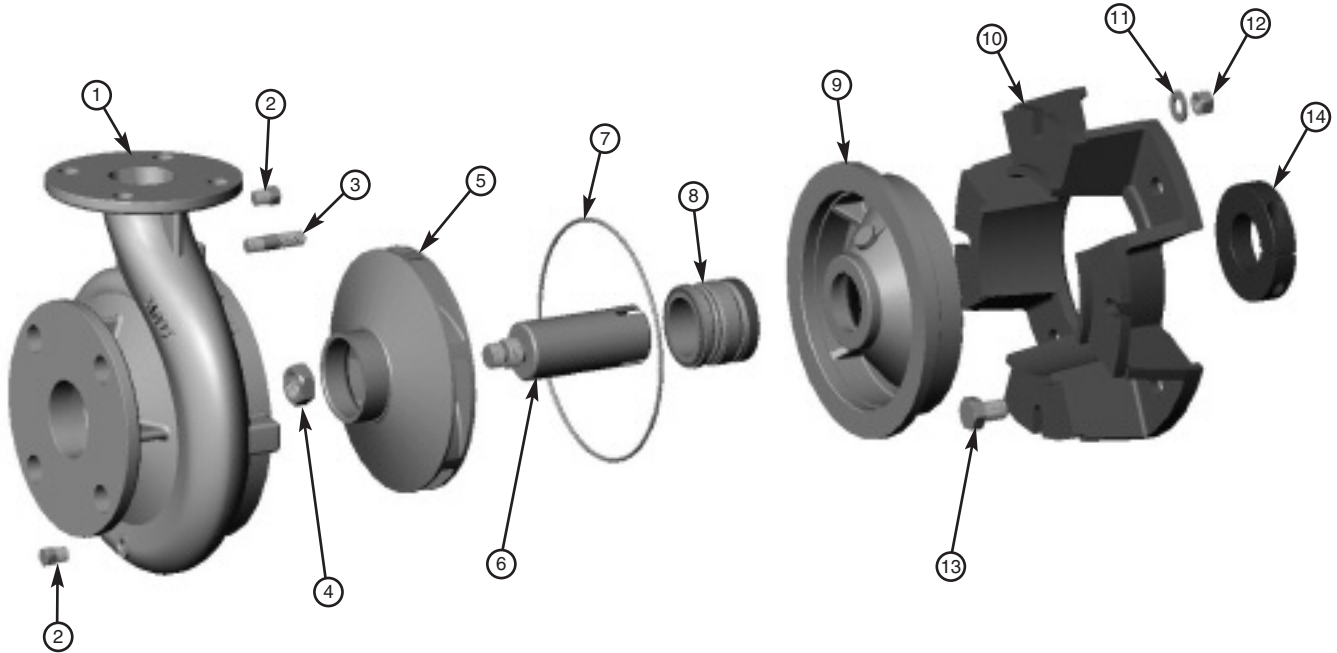

MP PUMPS SERVICE PARTS LIST

CHEMFLO 5 & 6

Pumpak

PART NO.	ITEM NO.	DESCRIPTION	QTY.	PART NO.	ITEM NO.	DESCRIPTION	QTY.
31098	1	Volute SS Chem 5 2x1.5	1	31374	8	Mech. Seal - 1.5" T-2100*	1
31469		Volute SS Chem 6 3x2	1	31093	9	Seal Housing SS Chem 5 & 6	1
21255	2	Pipe Plug SS - 1/8" NPT	2	31711	10	Motor Adapter 145TC	1
33161	3	Stud SS - 3/8-16 x 2"	4	31091		Motor Adapter 184TC/215TC	1
29194	4	Hex Jam Nut SS - 5/8-18*	1	28053	11	Washer SS - 3/8"	4
31096	5	Impeller SS - 6.18" Chem 5	1	21268	12	Hex Nut SS - 3/8-16	4
31467		Impeller SS - 6.18" Chem 6	1	31235	13	Capscrew SS 1/2-13	4
31806	6	Drive Sleeve SS 145TC*	1	23039	14	Clamp Assembly 1" 145TC	1
31094		Drive Sleeve SS 184TC	1	31099		Clamp Assembly 1.38" 184TC	1
31311		Drive Sleeve SS 215TC	1	31312		Clamp Assembly 1.5" 215TC	1
31233	7	O-Ring Viton*	1				

Pumpak

PART NO.	ITEM NO.	DESCRIPTION	QTY.	PART NO.	ITEM NO.	DESCRIPTION	QTY.
31424	1	Volute SS Chem 7 2x1	1	31374	8	Mech. Seal - 1.5" T-2100*	1
31650		Volute SS Chem 8 3x1.5	1	31426	9	Seal Housing SS	1
21255	2	Pipe Plug SS - 1/8" NPT	2	28053	10	Washer SS - 3/8"	10
21260	3	Stud SS - 3/8-16 x 1.44"	10	21268	11	Hex Nut SS - 3/8-16	10
29194	4	Hex Jam Nut SS - 5/8-18*	1	31711	12	Motor Adapter 145TC	1
31429	5	Impeller SS - 7.95" Chem 7	1	31091		Motor Adapter 184TC/215TC	1
31648		Impeller SS - 7.95" Chem 8	1	31235	13	Capscrew SS 1/2-13	4
31806	6	Drive Sleeve SS 145TC*	1	23039	14	Clamp Assembly 1" 145TC	1
31094		Drive Sleeve SS 184TC	1	31099		Clamp Assembly 1.38" 184TC	1
31311		Drive Sleeve SS 215TC	1	31312		Clamp Assembly 1.5" 215TC	1
31430	7	O-Ring Viton*	1				